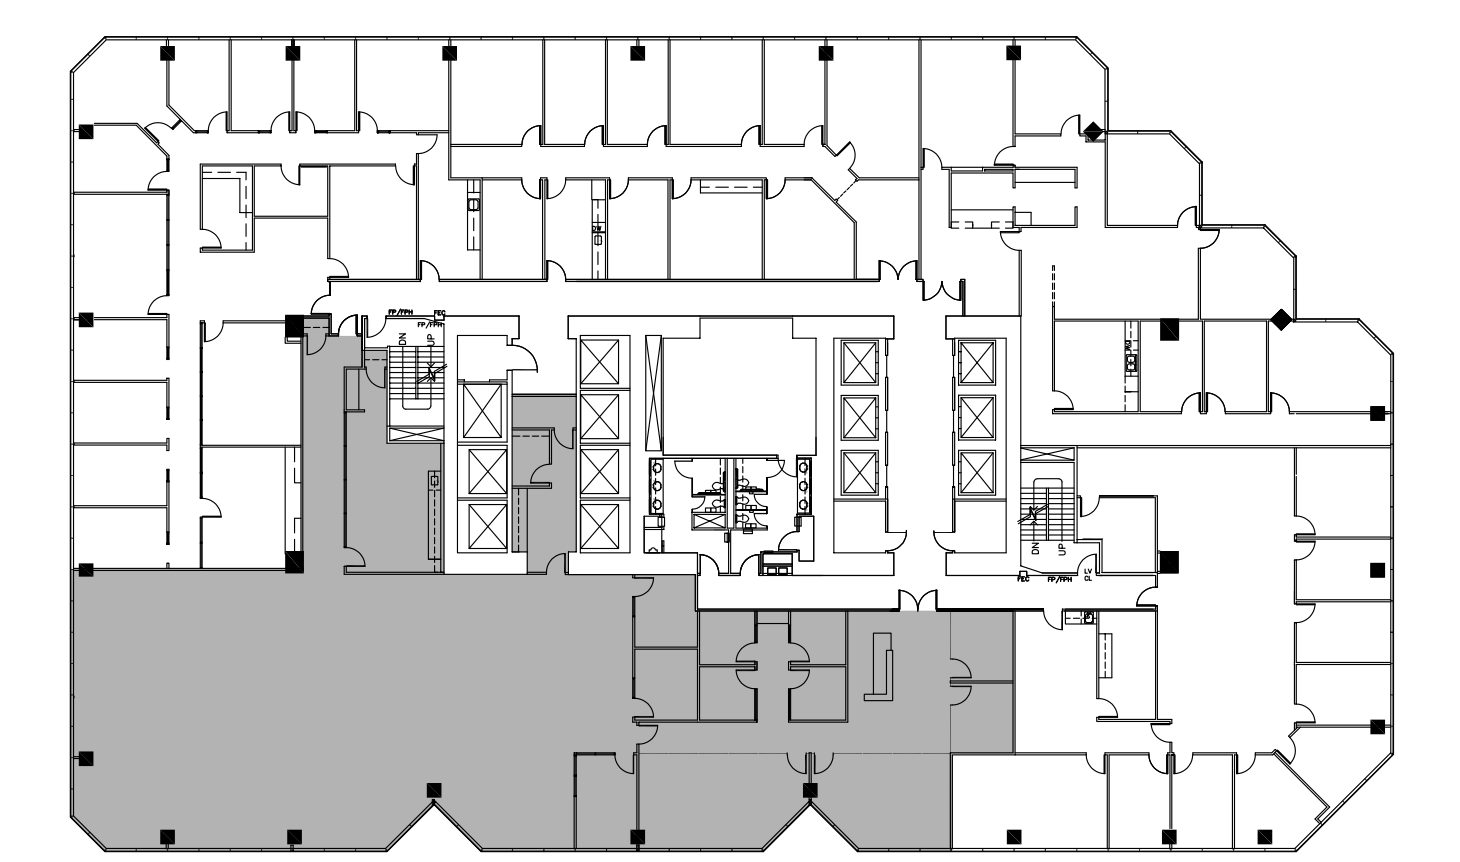

PHOENIX TOWER

AT GREENWAY PLAZA

SUITE 1450 8,625 RSF

PARKWAY

832.308.6055 | pky.com