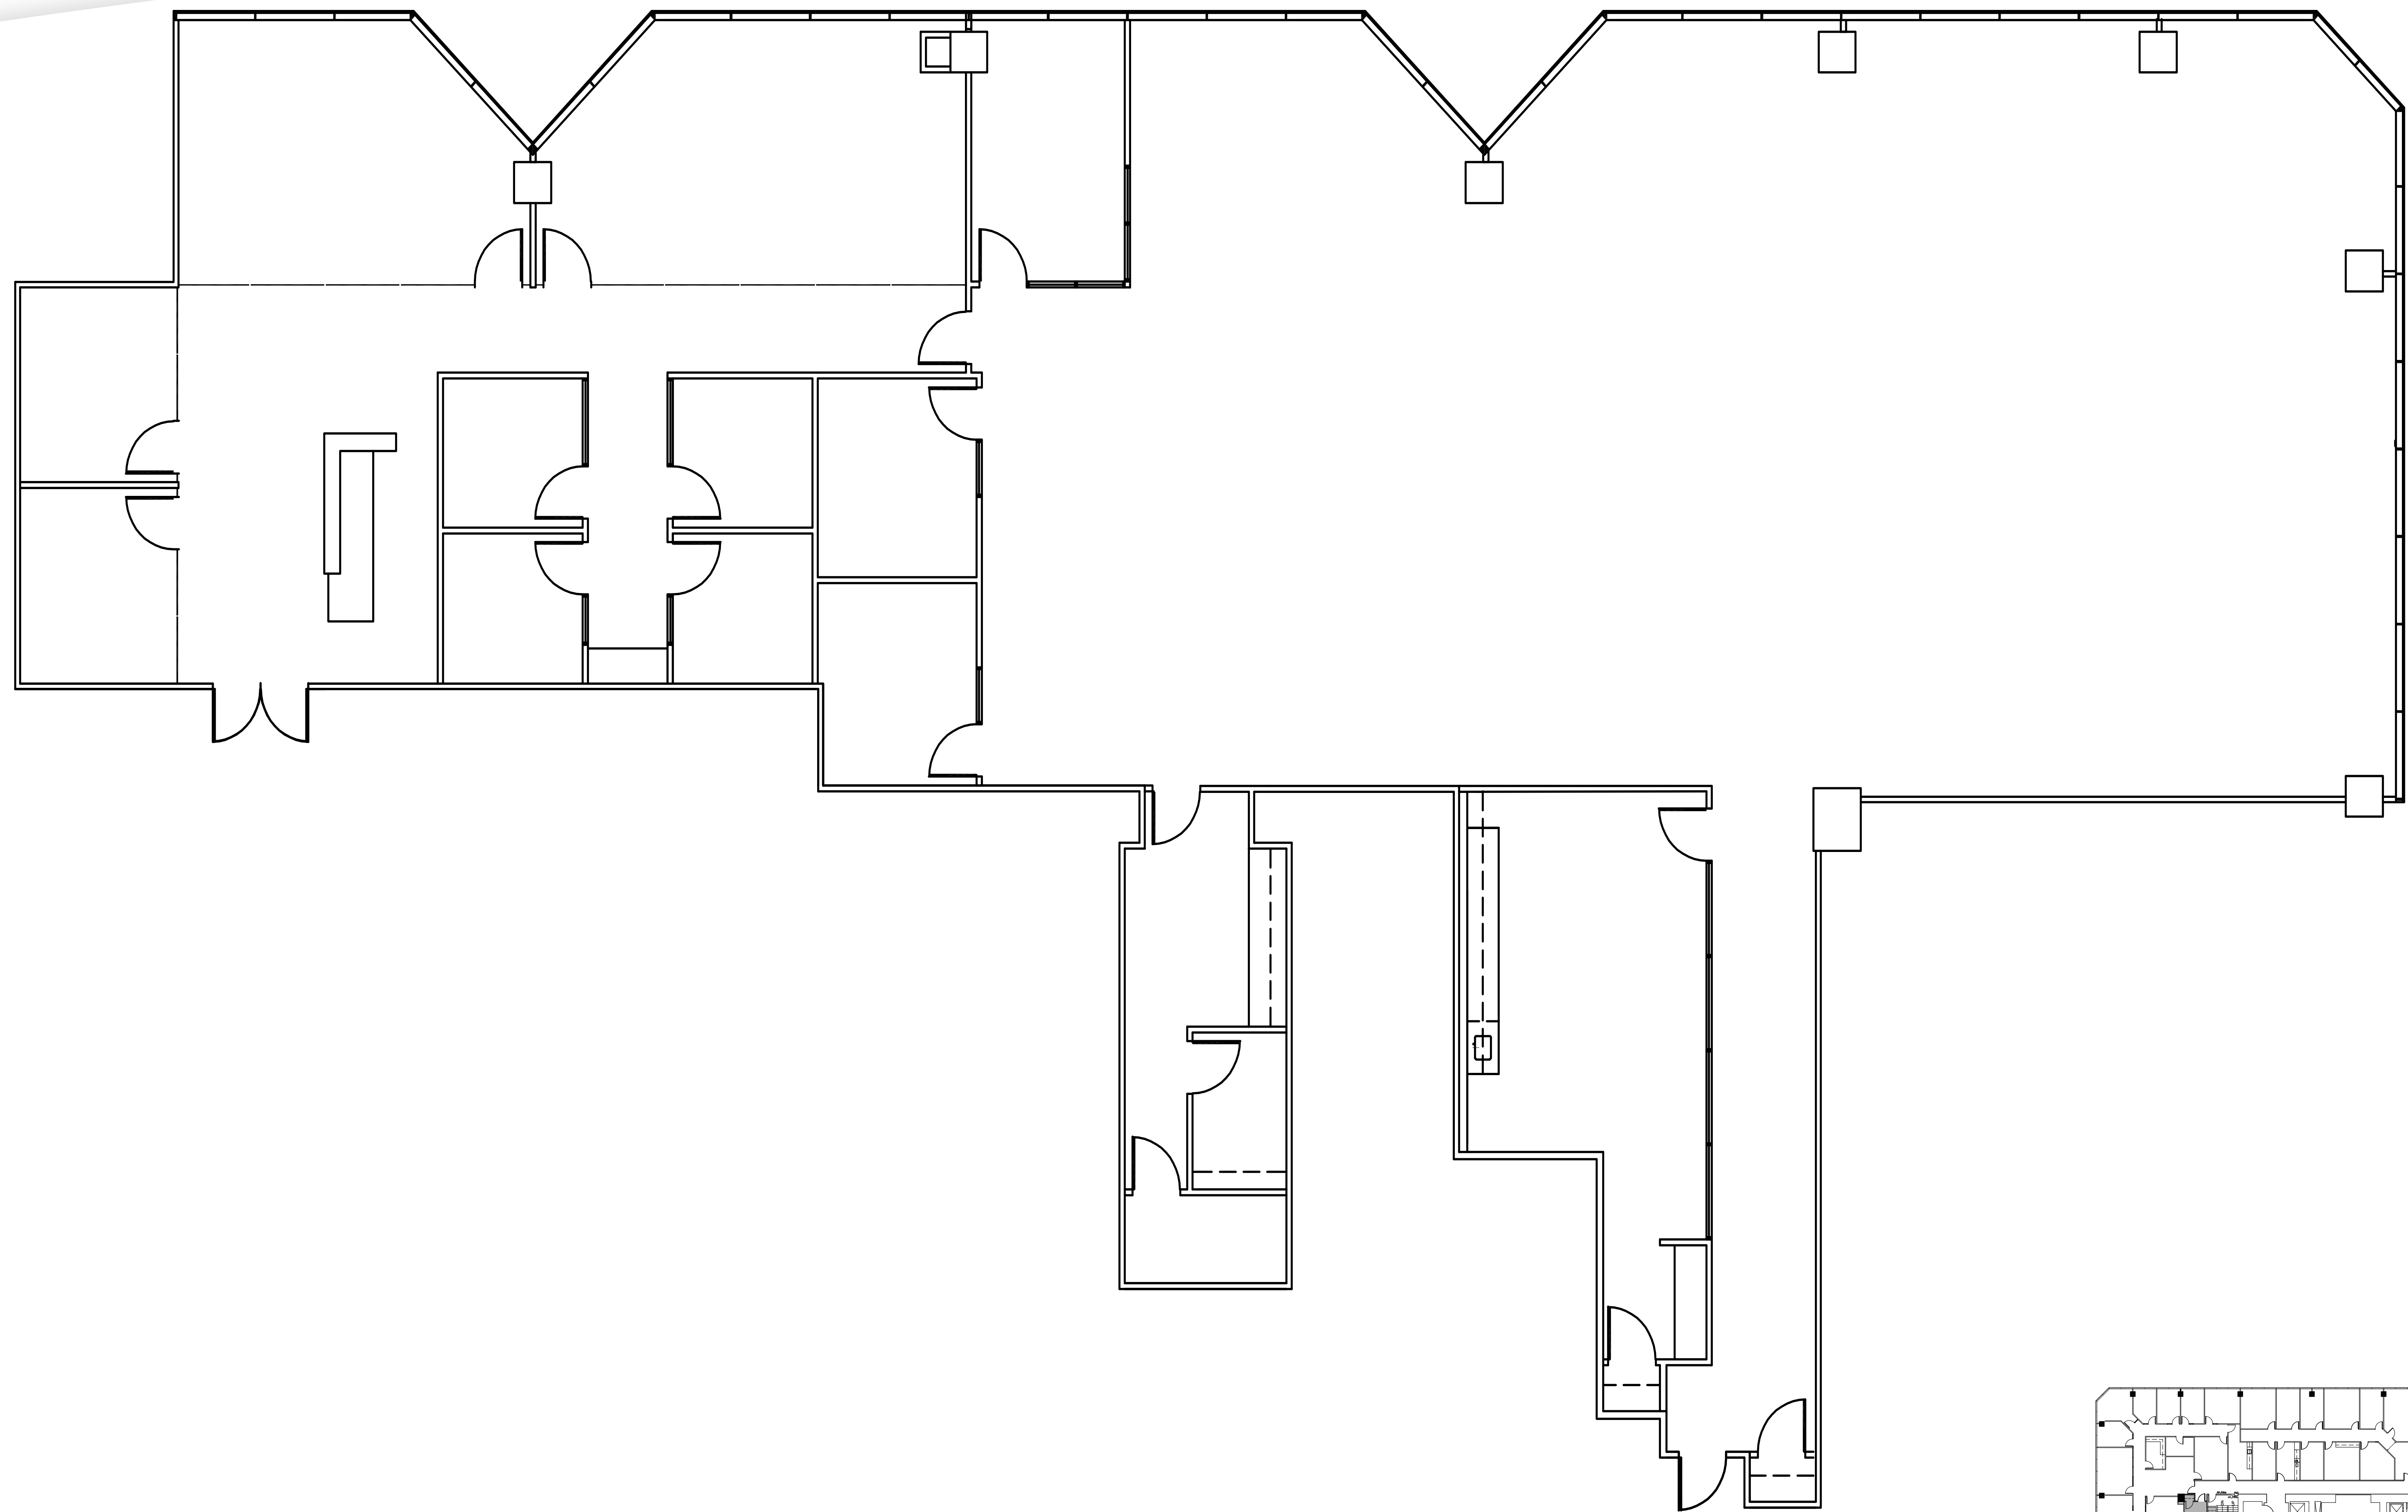

PHOENIX TOWER

AT GREENWAY PLAZA

SUITE 1450 8,625 RSF

PARKWAY

832.308.6055 | pky.com