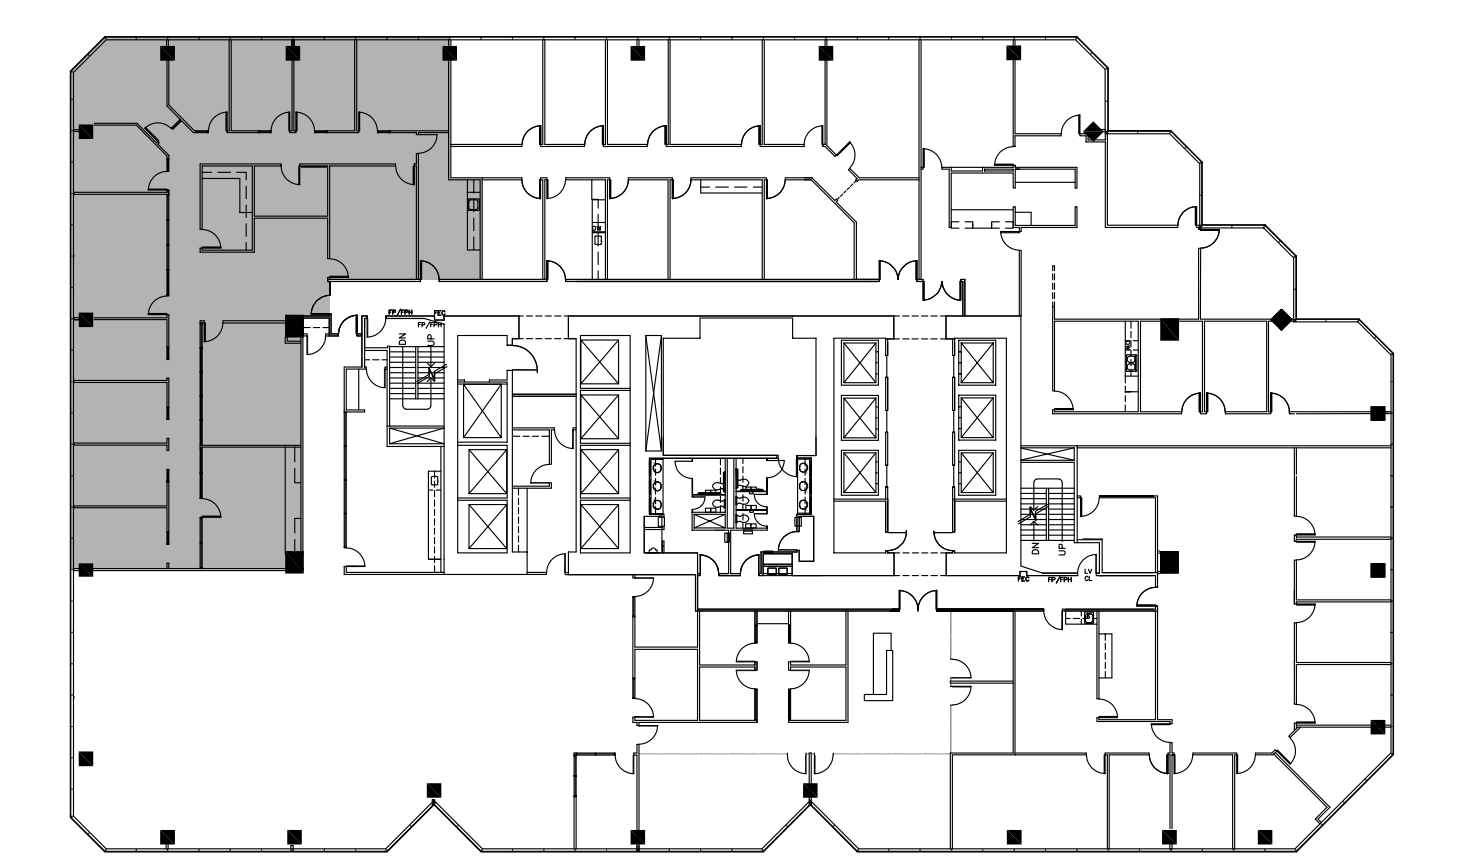

PHOENIX TOWER

AT GREENWAY PLAZA

SUITE 1490 5,051 RSF

PARKWAY

832.308.6055 | pky.com