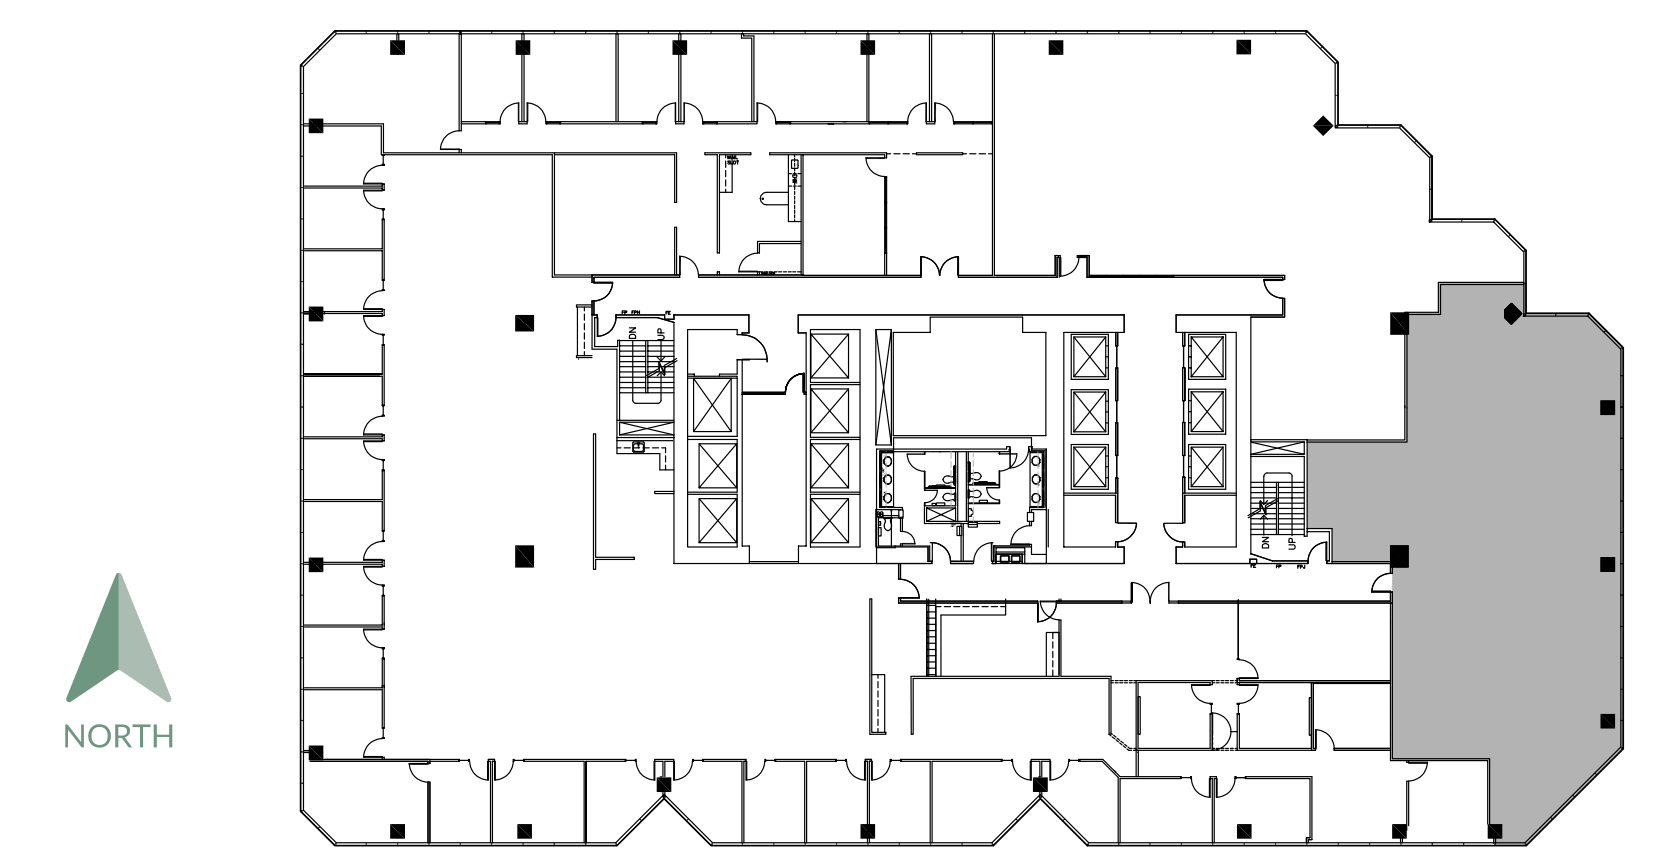

PHOENIX TOWER

AT GREENWAY PLAZA

SUITE 1820 3,759 RSF

PARKWAY

832.308.6055 | pky.com