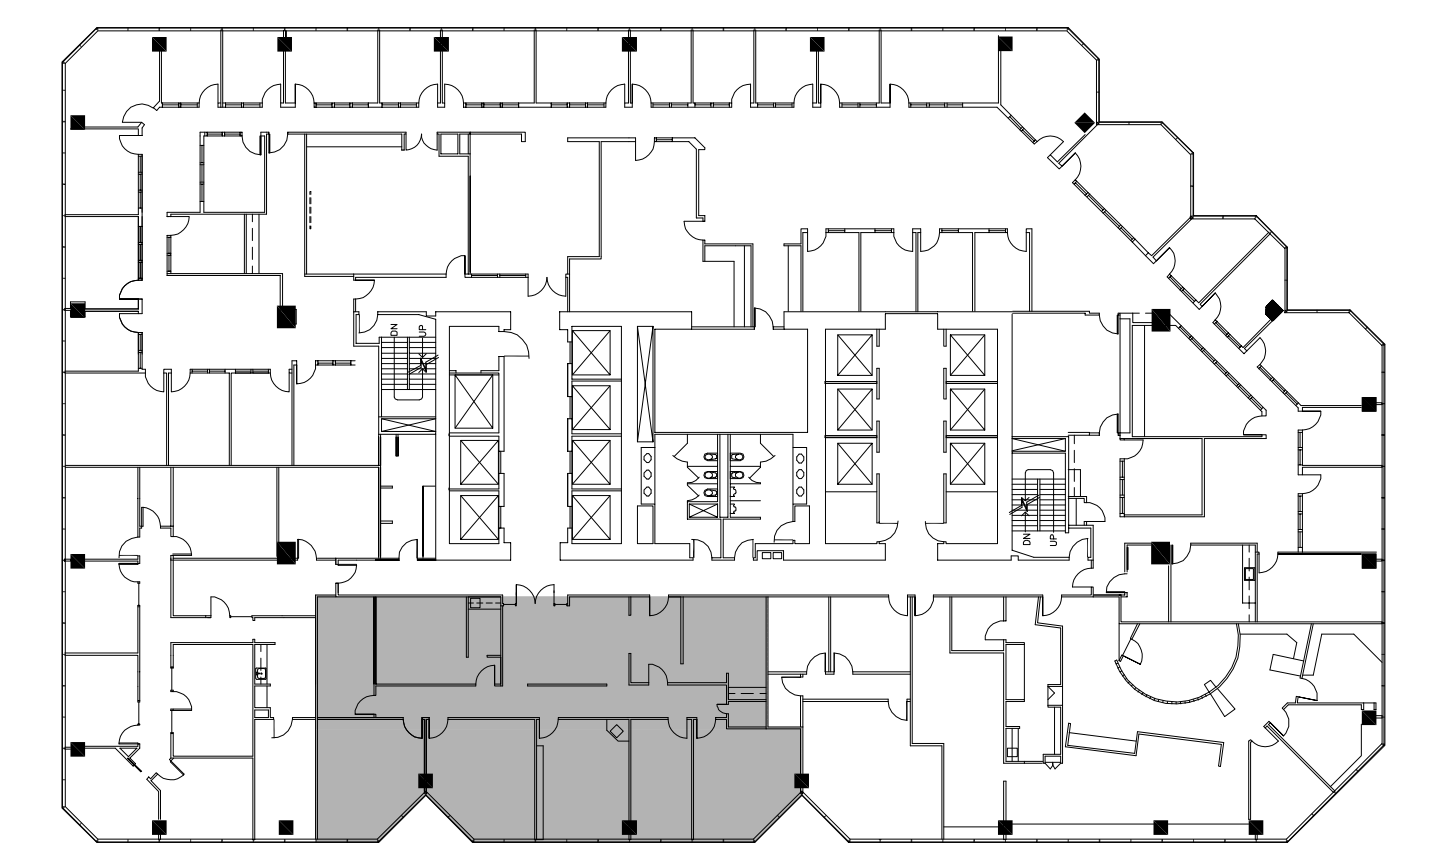

PHOENIX TOWER

AT GREENWAY PLAZA

SUITE 2150 3,378 RSF

PARKWAY

832.308.6055 | pky.com