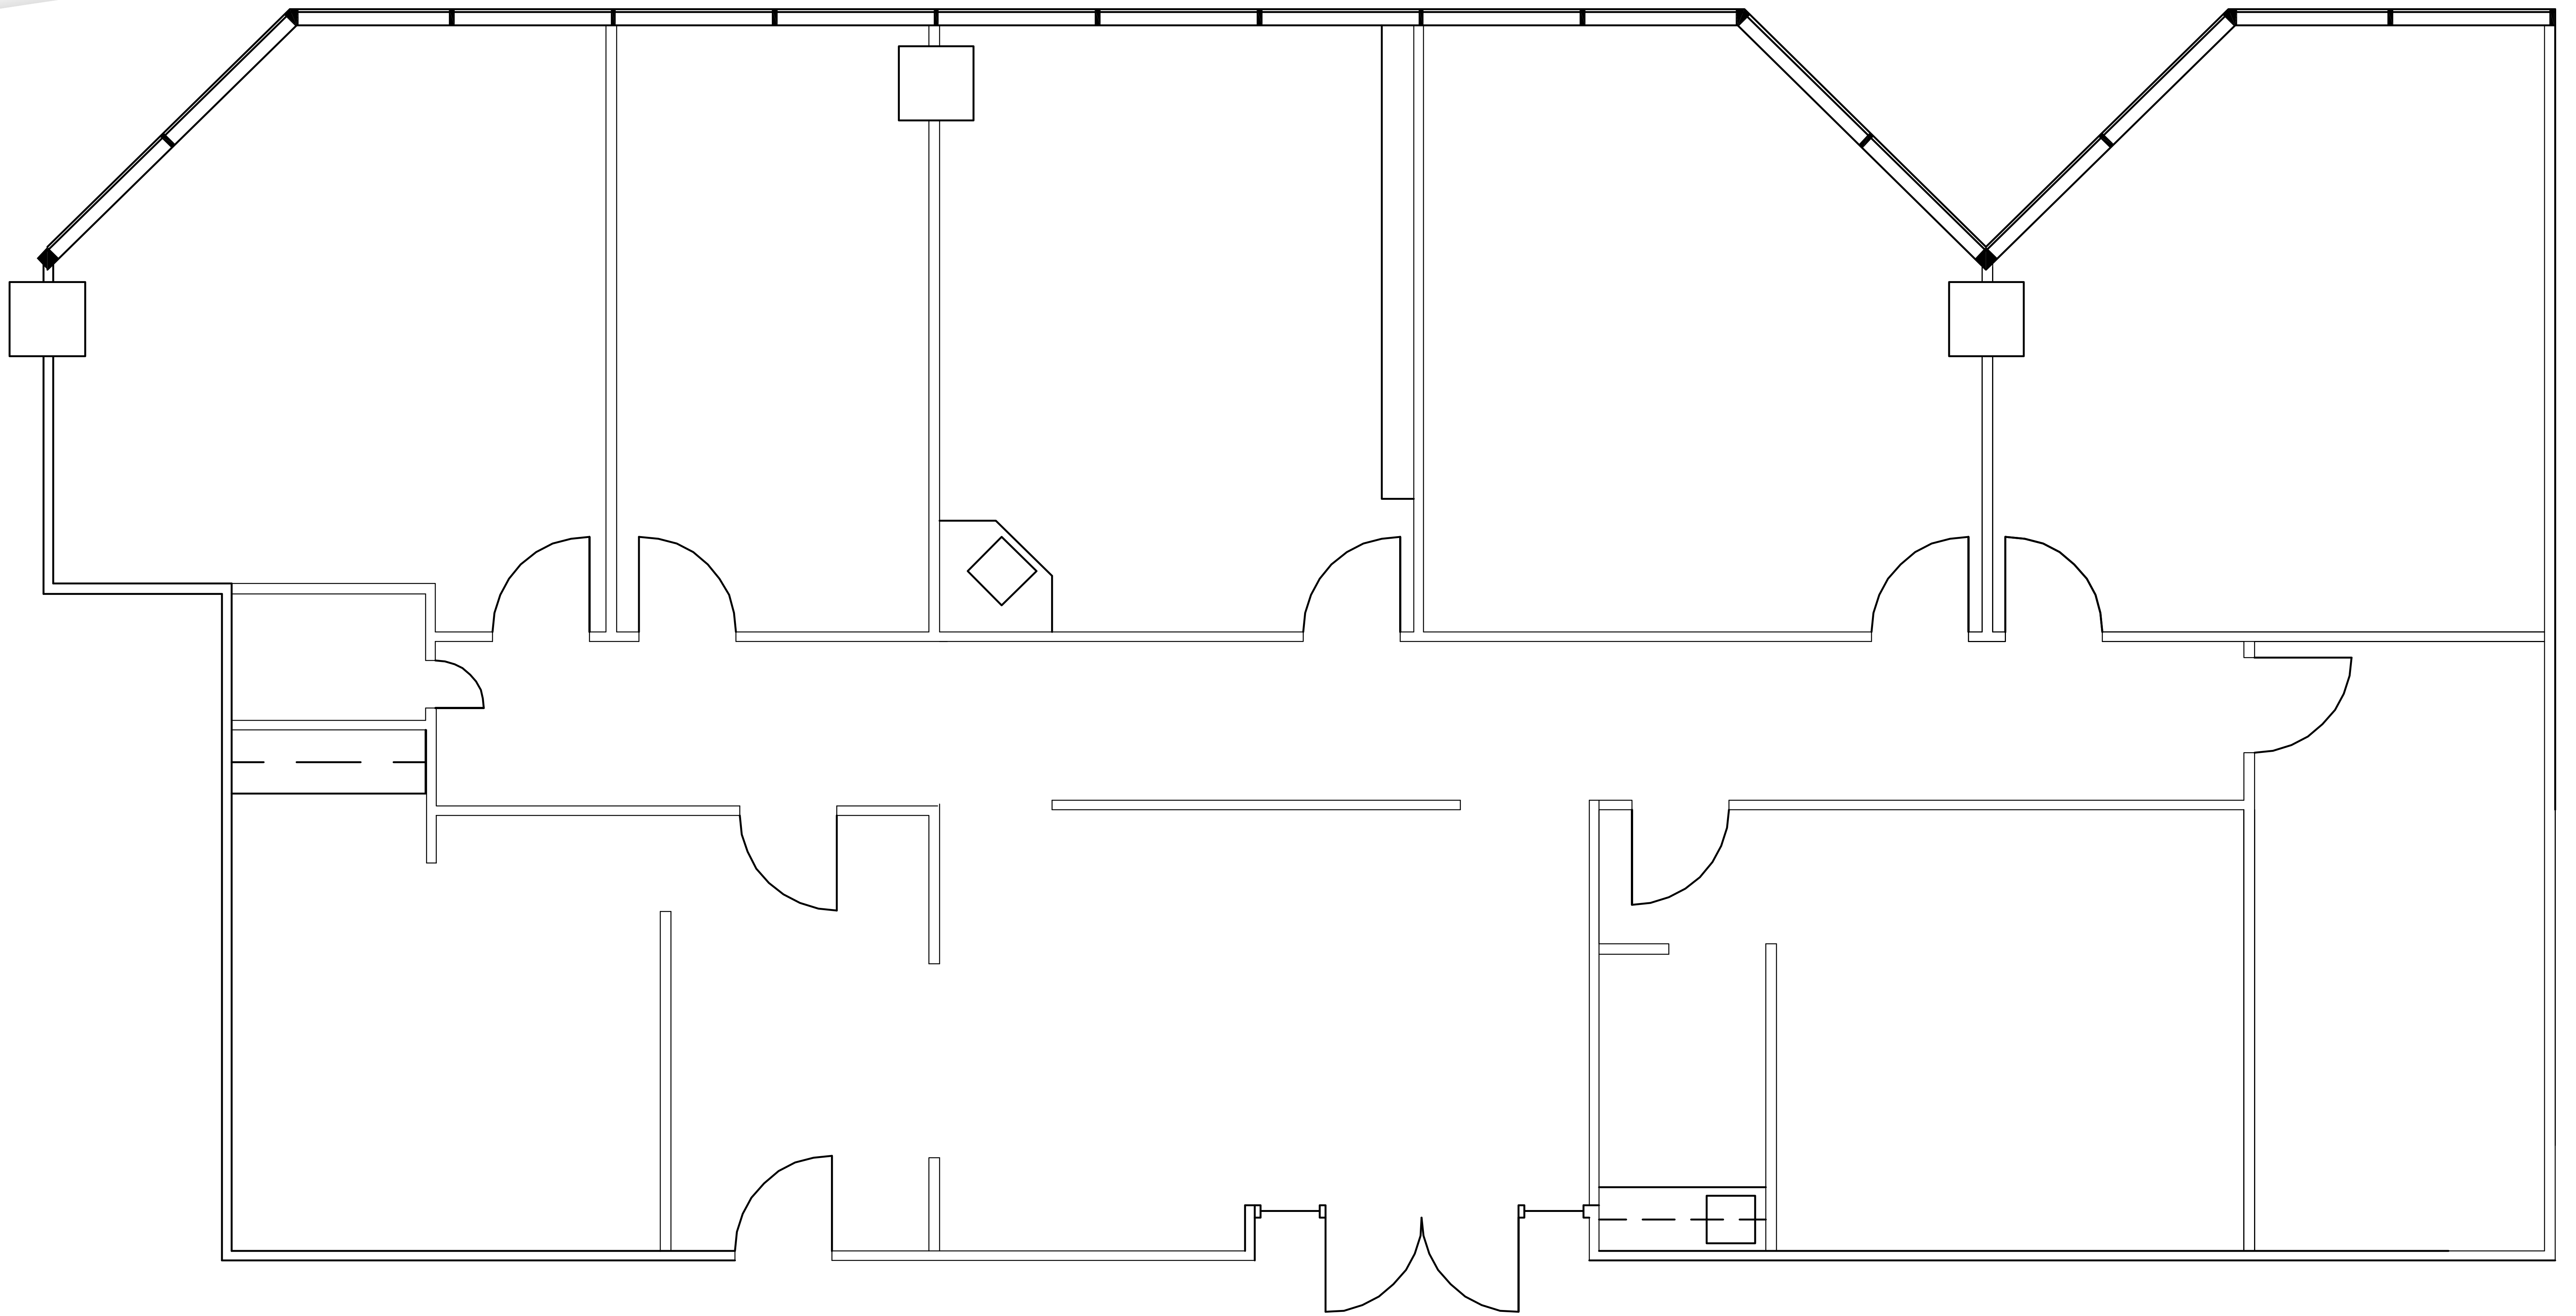

PHOENIX TOWER

AT GREENWAY PLAZA

SUITE 2150 3,378 RSF

PARKWAY

832.308.6055 | pky.com