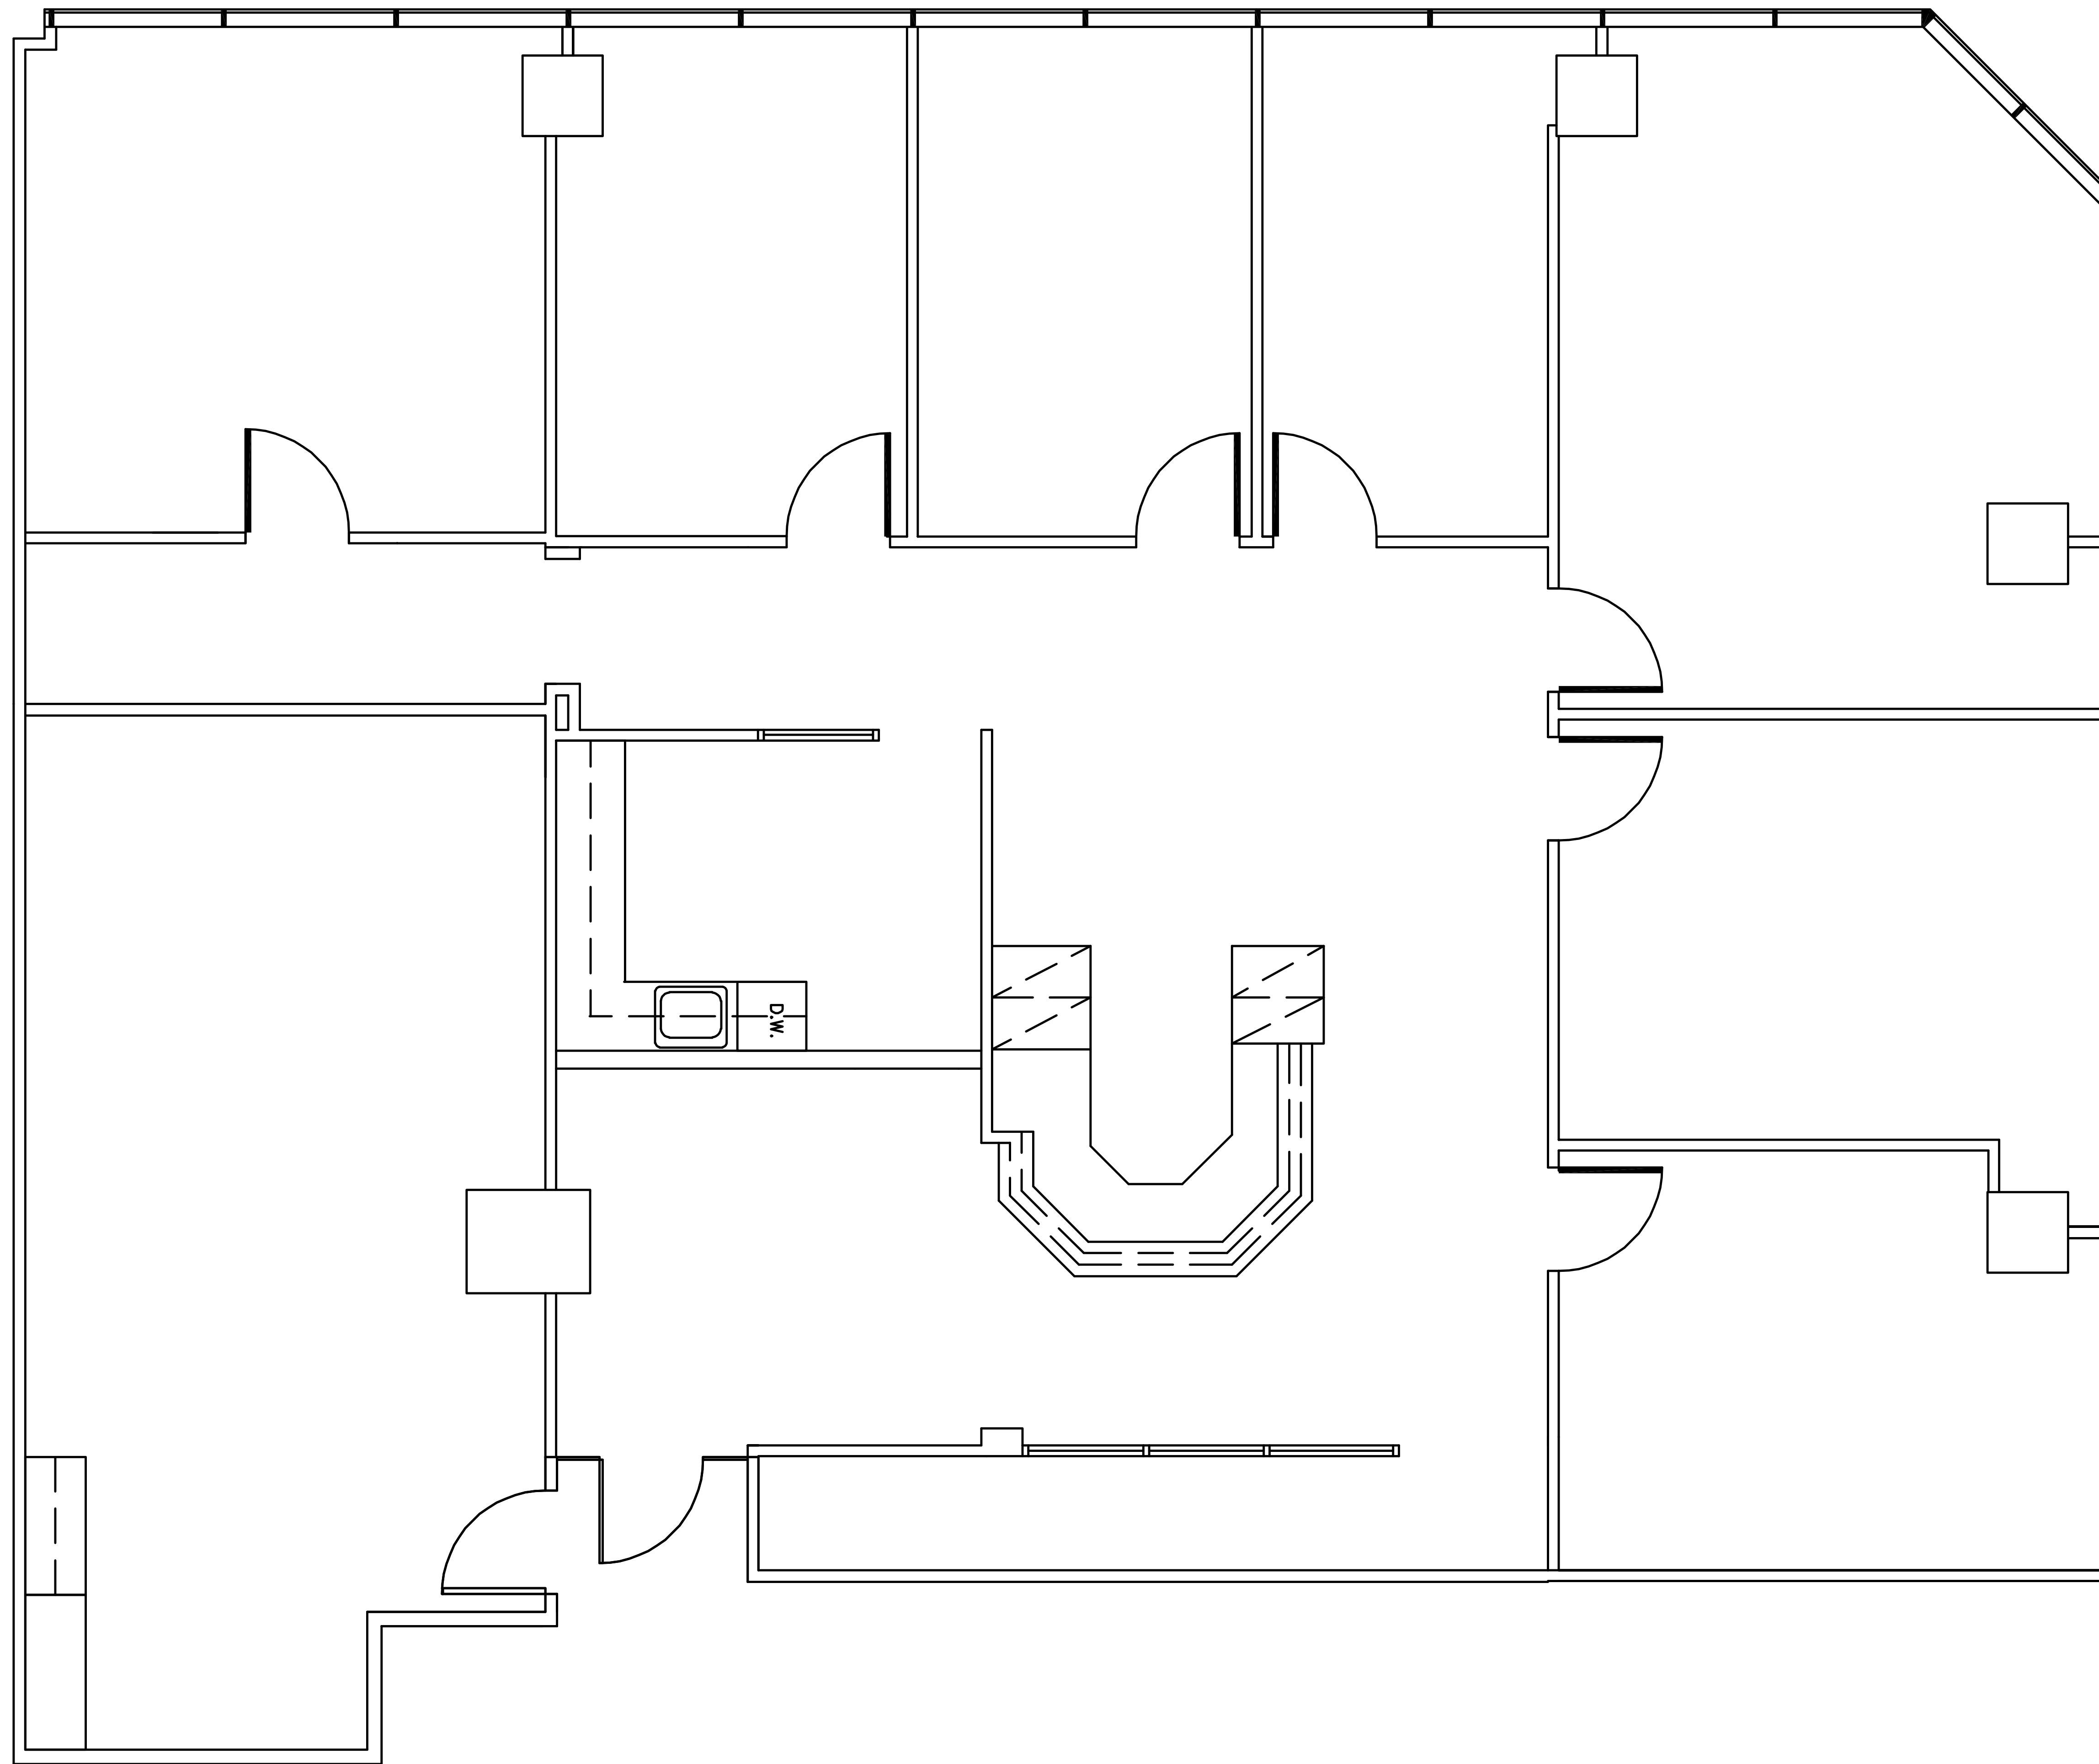

PHOENIX TOWER

AT GREENWAY PLAZA

SUITE 2390 3,313 RSF

PARKWAY

832.308.6055 | pky.com