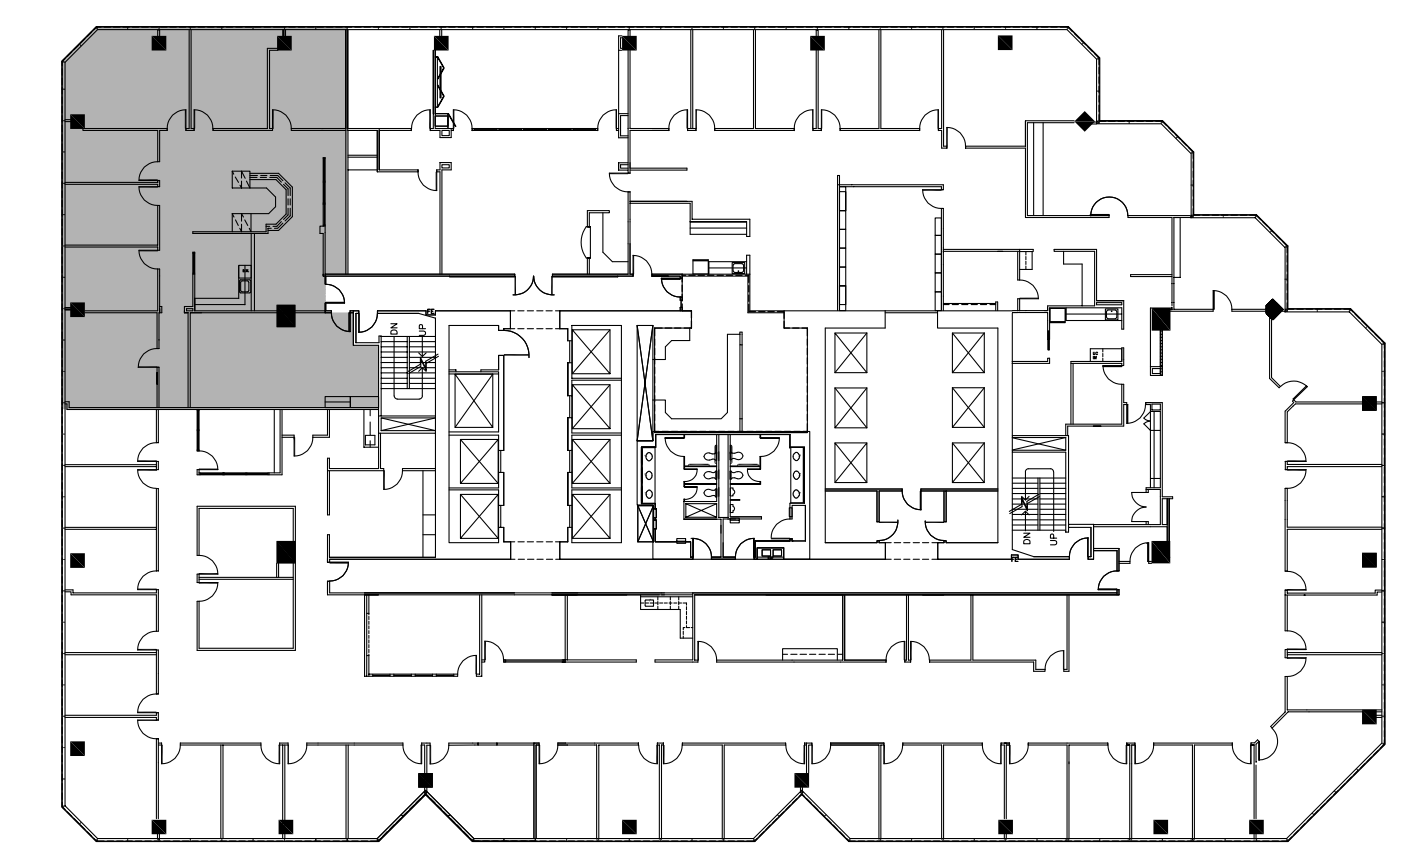

PHOENIX TOWER

AT GREENWAY PLAZA

SUITE 2390 3,313 RSF

PARKWAY

832.308.6055 | pky.com