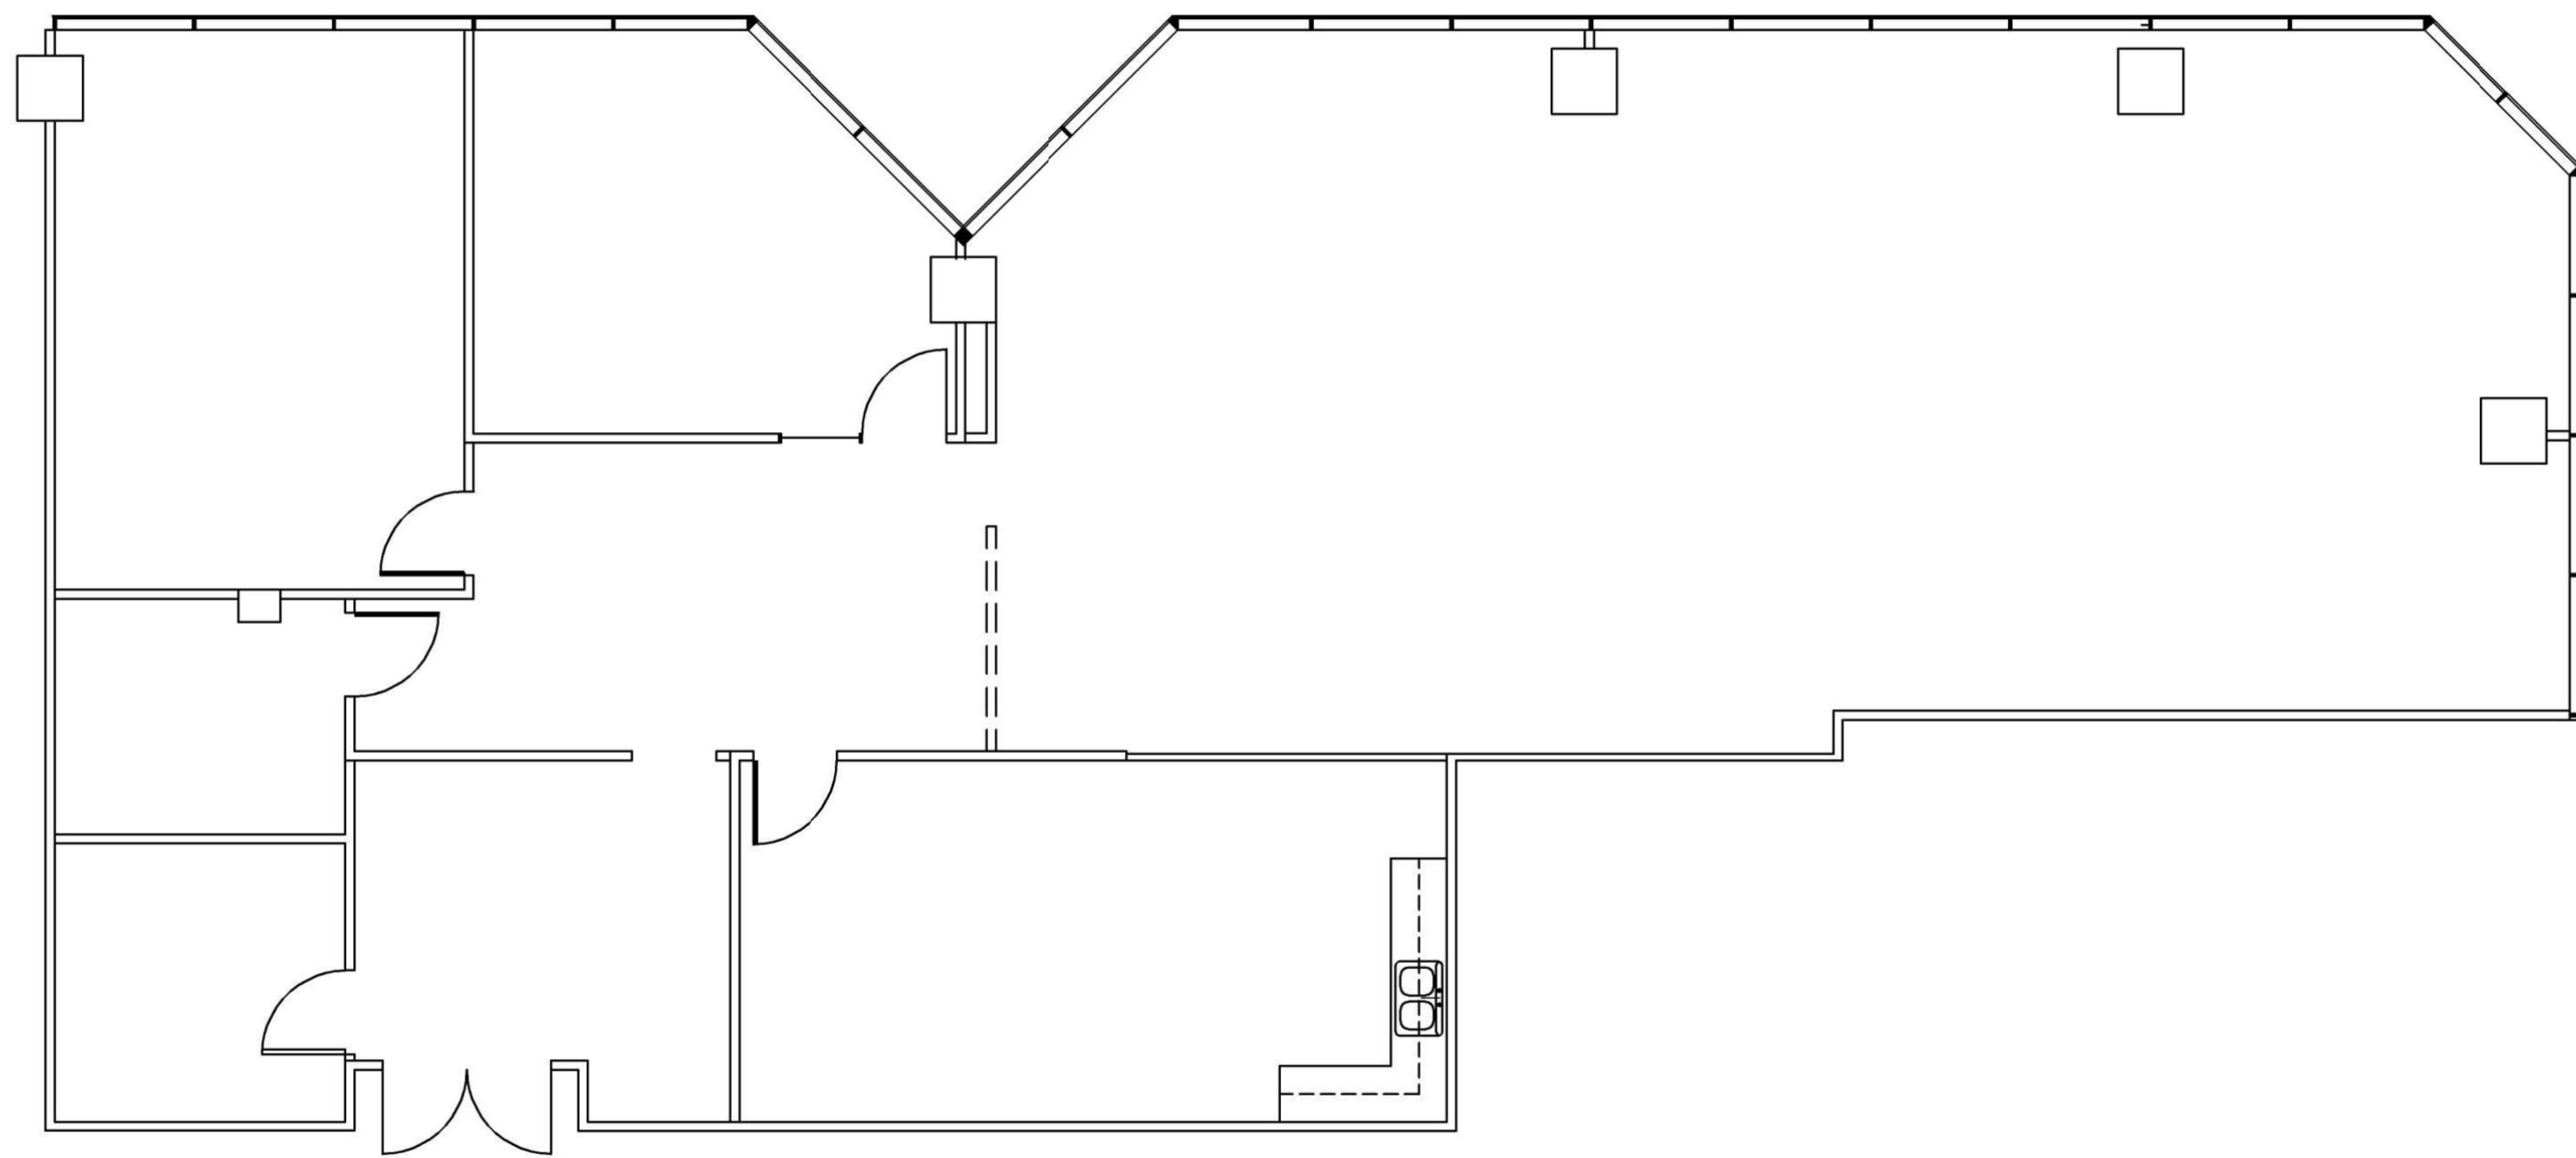

PHOENIX TOWER

AT GREENWAY PLAZA

SUITE 3030 3,584 RSF

PARKWAY

832.308.6055 | pky.com