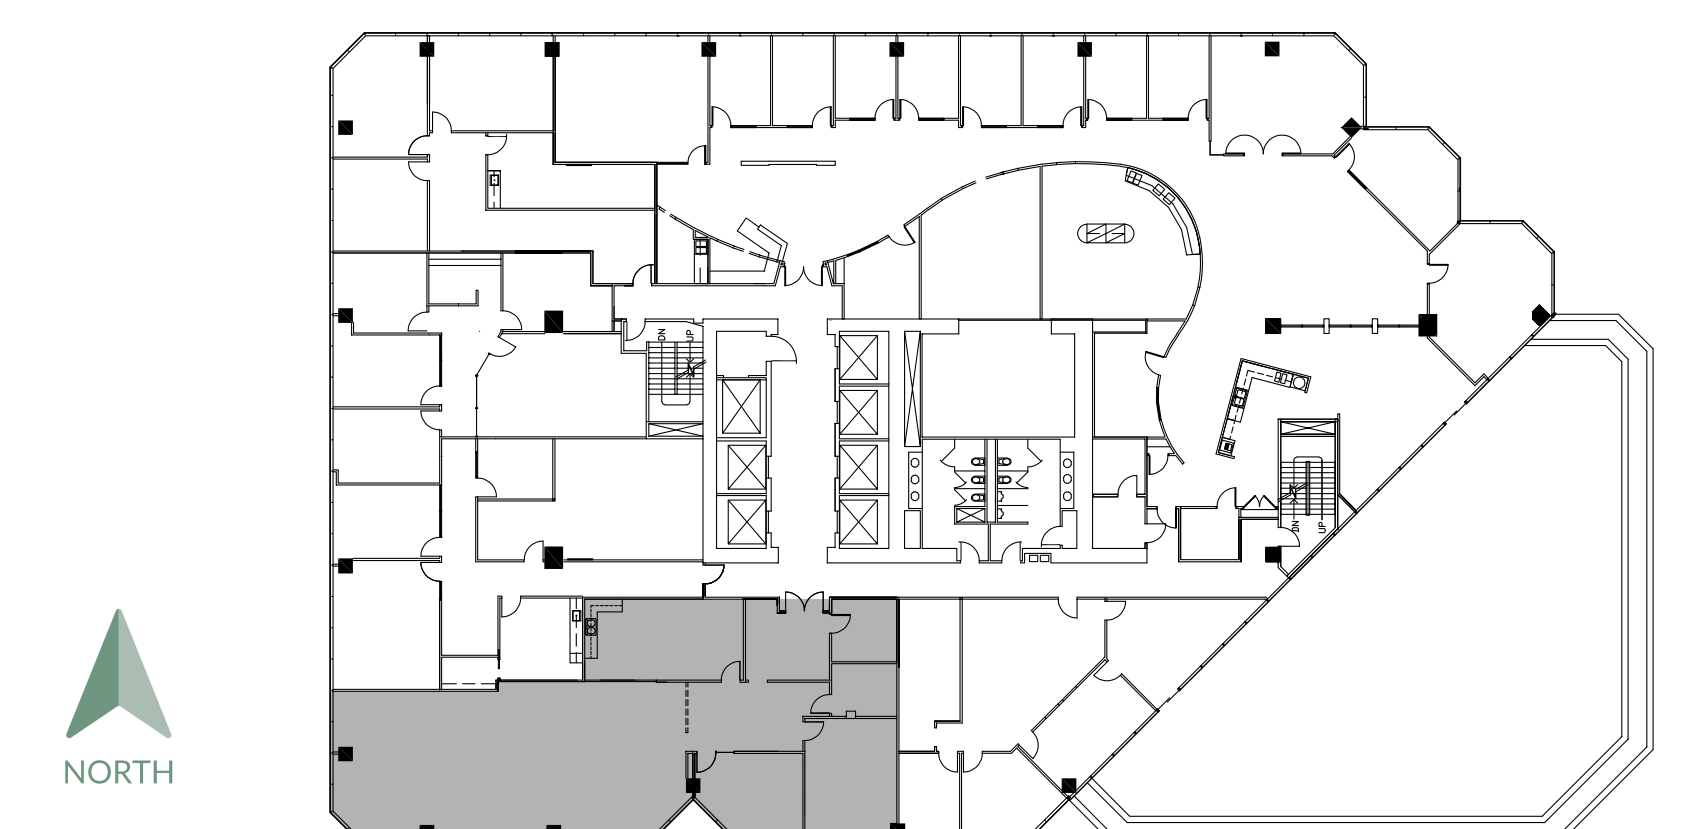

PHOENIX TOWER

AT GREENWAY PLAZA

SUITE 3030 3,584 RSF

PARKWAY

832.308.6055 | pky.com