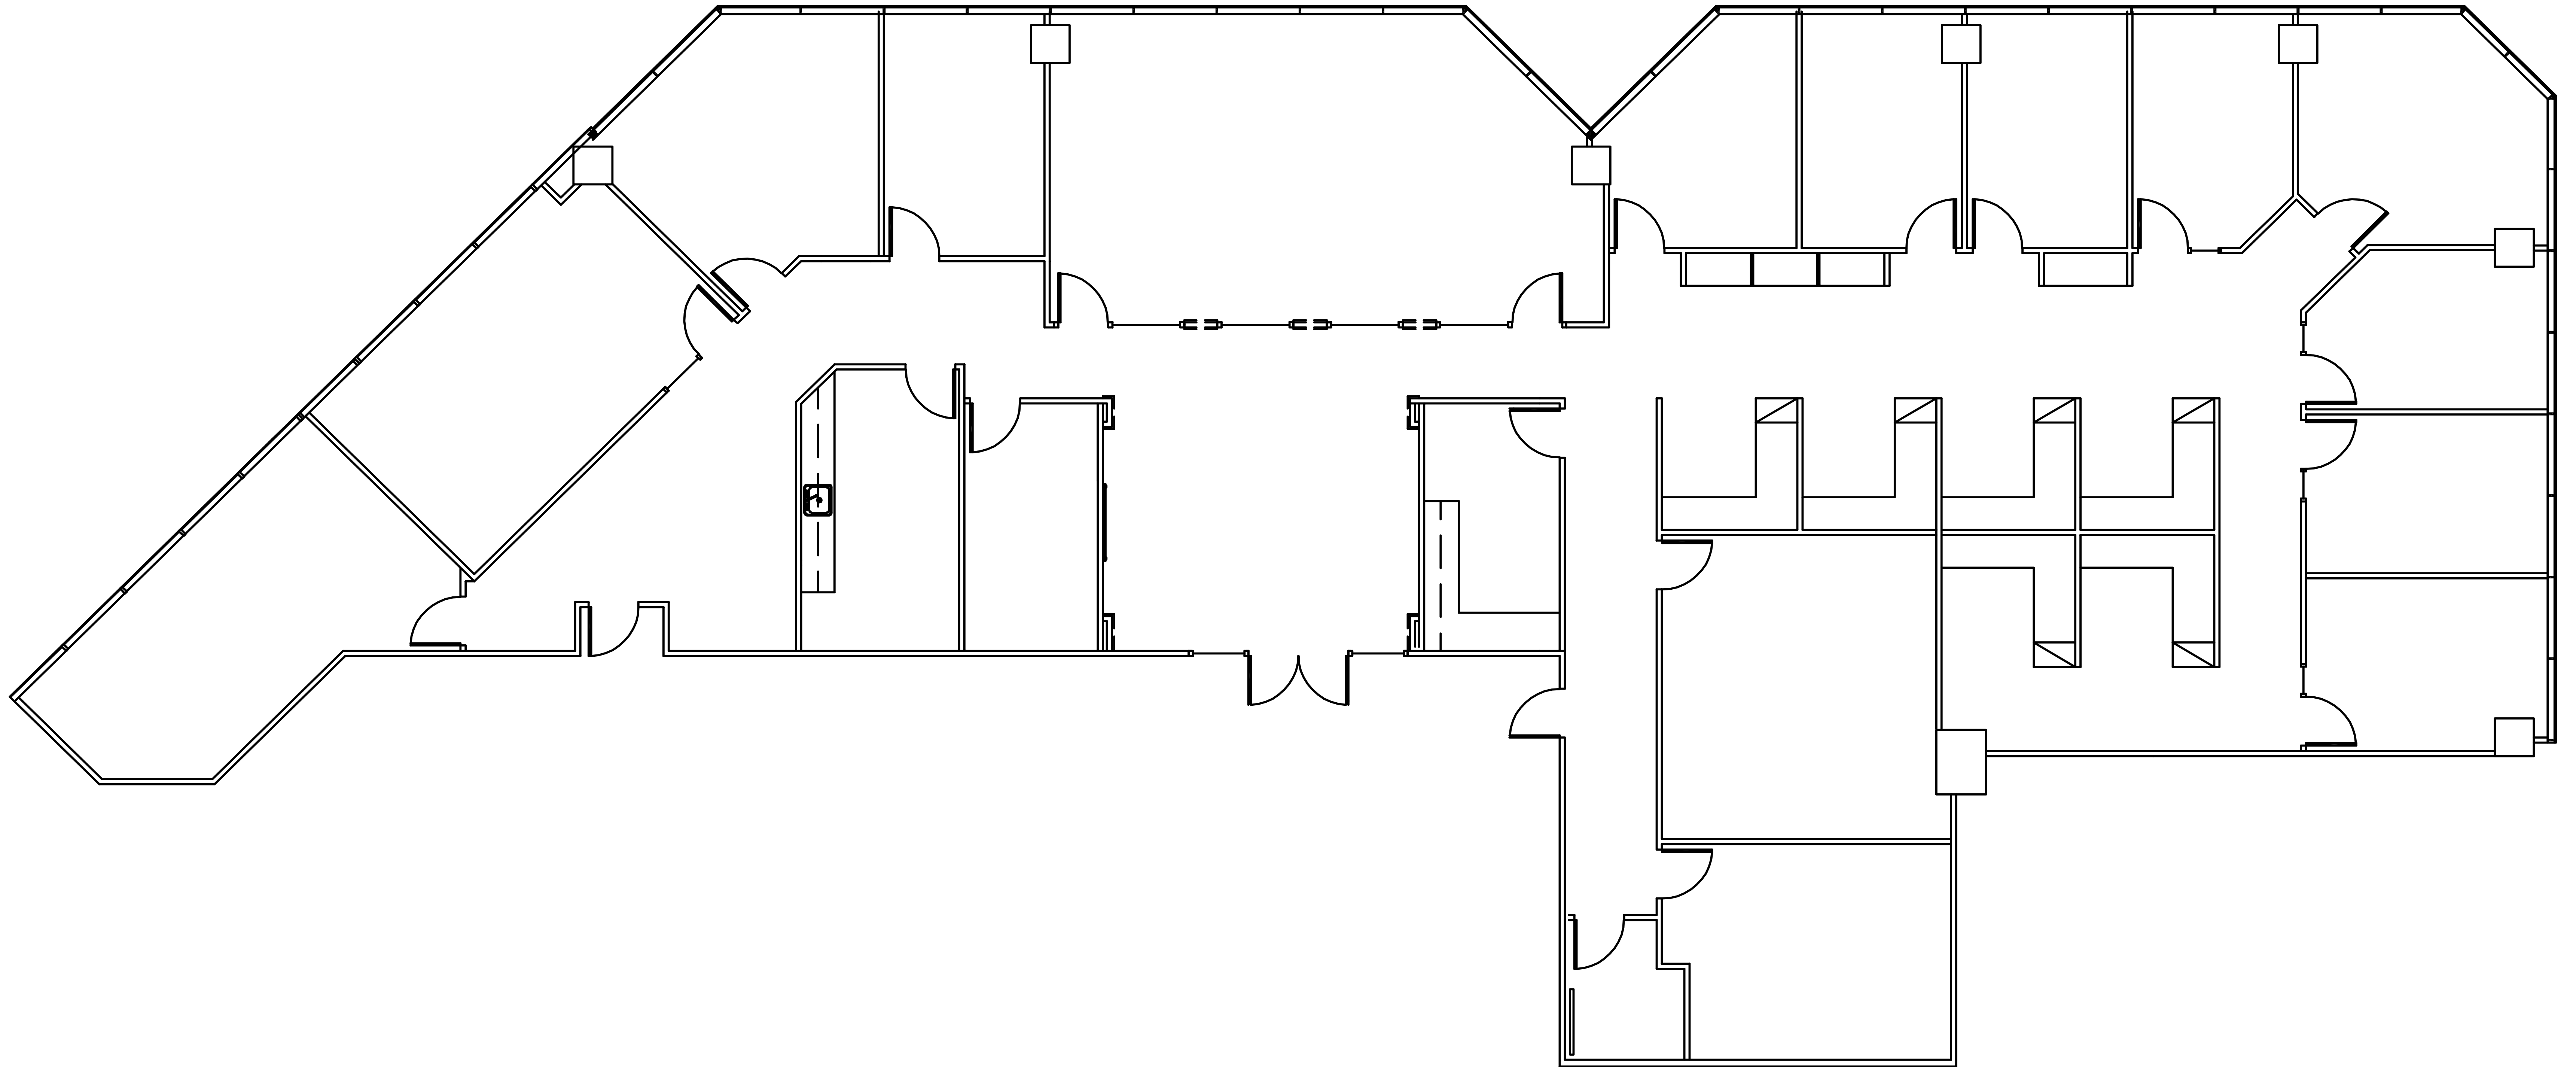

PHOENIX TOWER

AT GREENWAY PLAZA

SUITE 3250 7,345 RSF

PARKWAY

832.308.6055 | pky.com