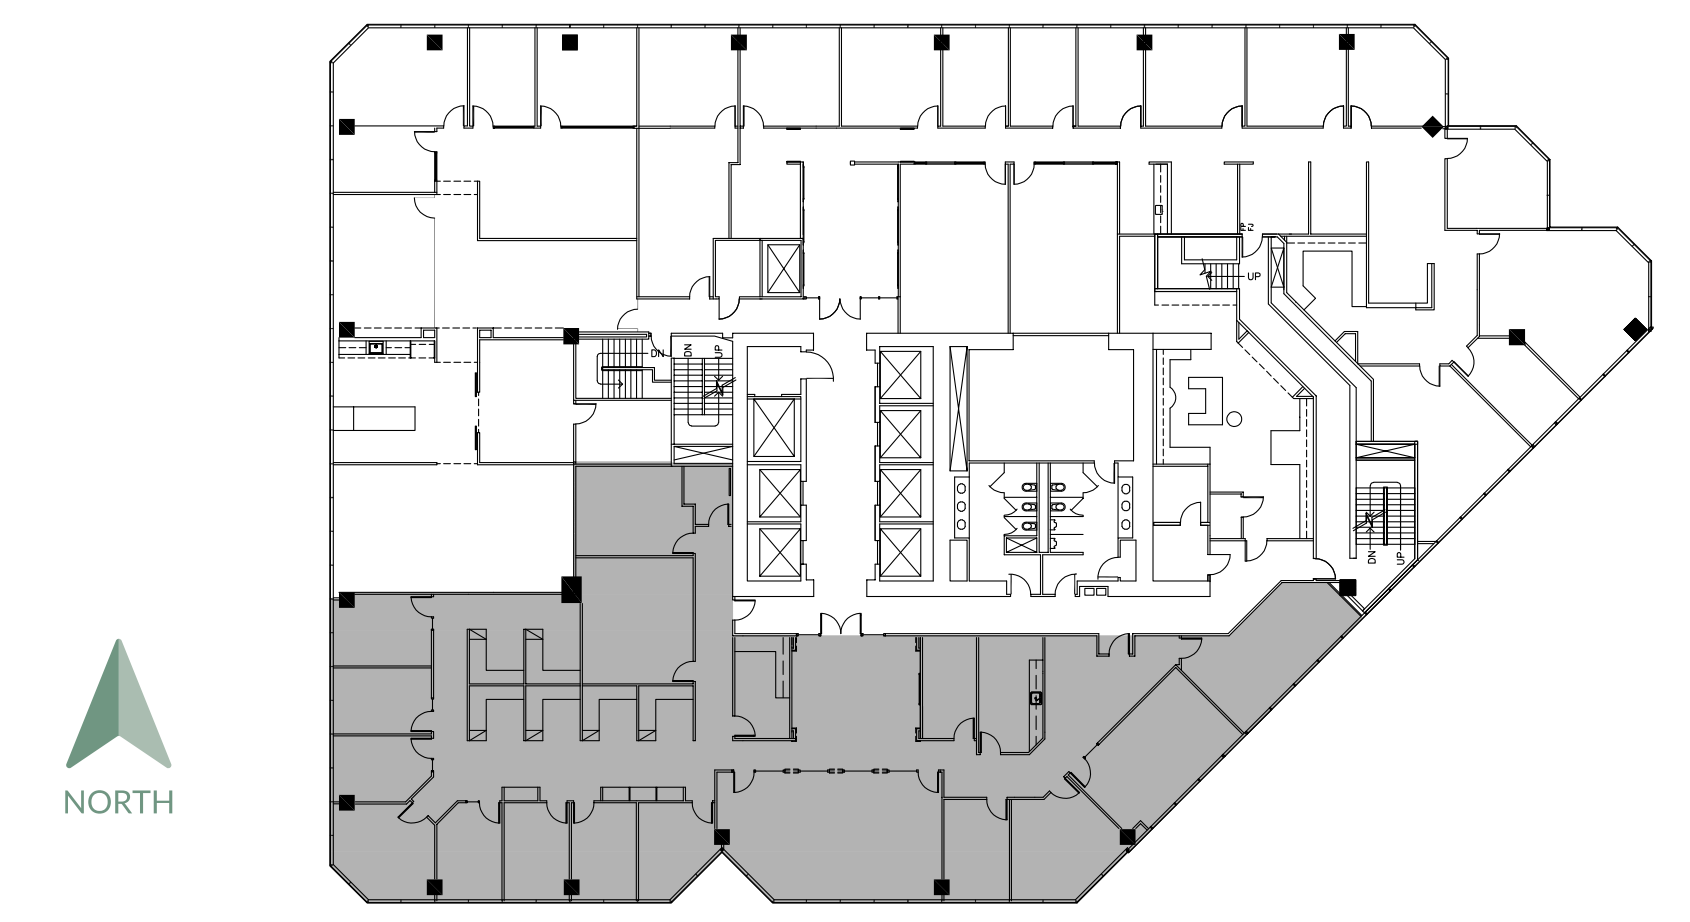

PHOENIX TOWER

AT GREENWAY PLAZA

SUITE 3250 7,345 RSF

PARKWAY

832.308.6055 | pky.com