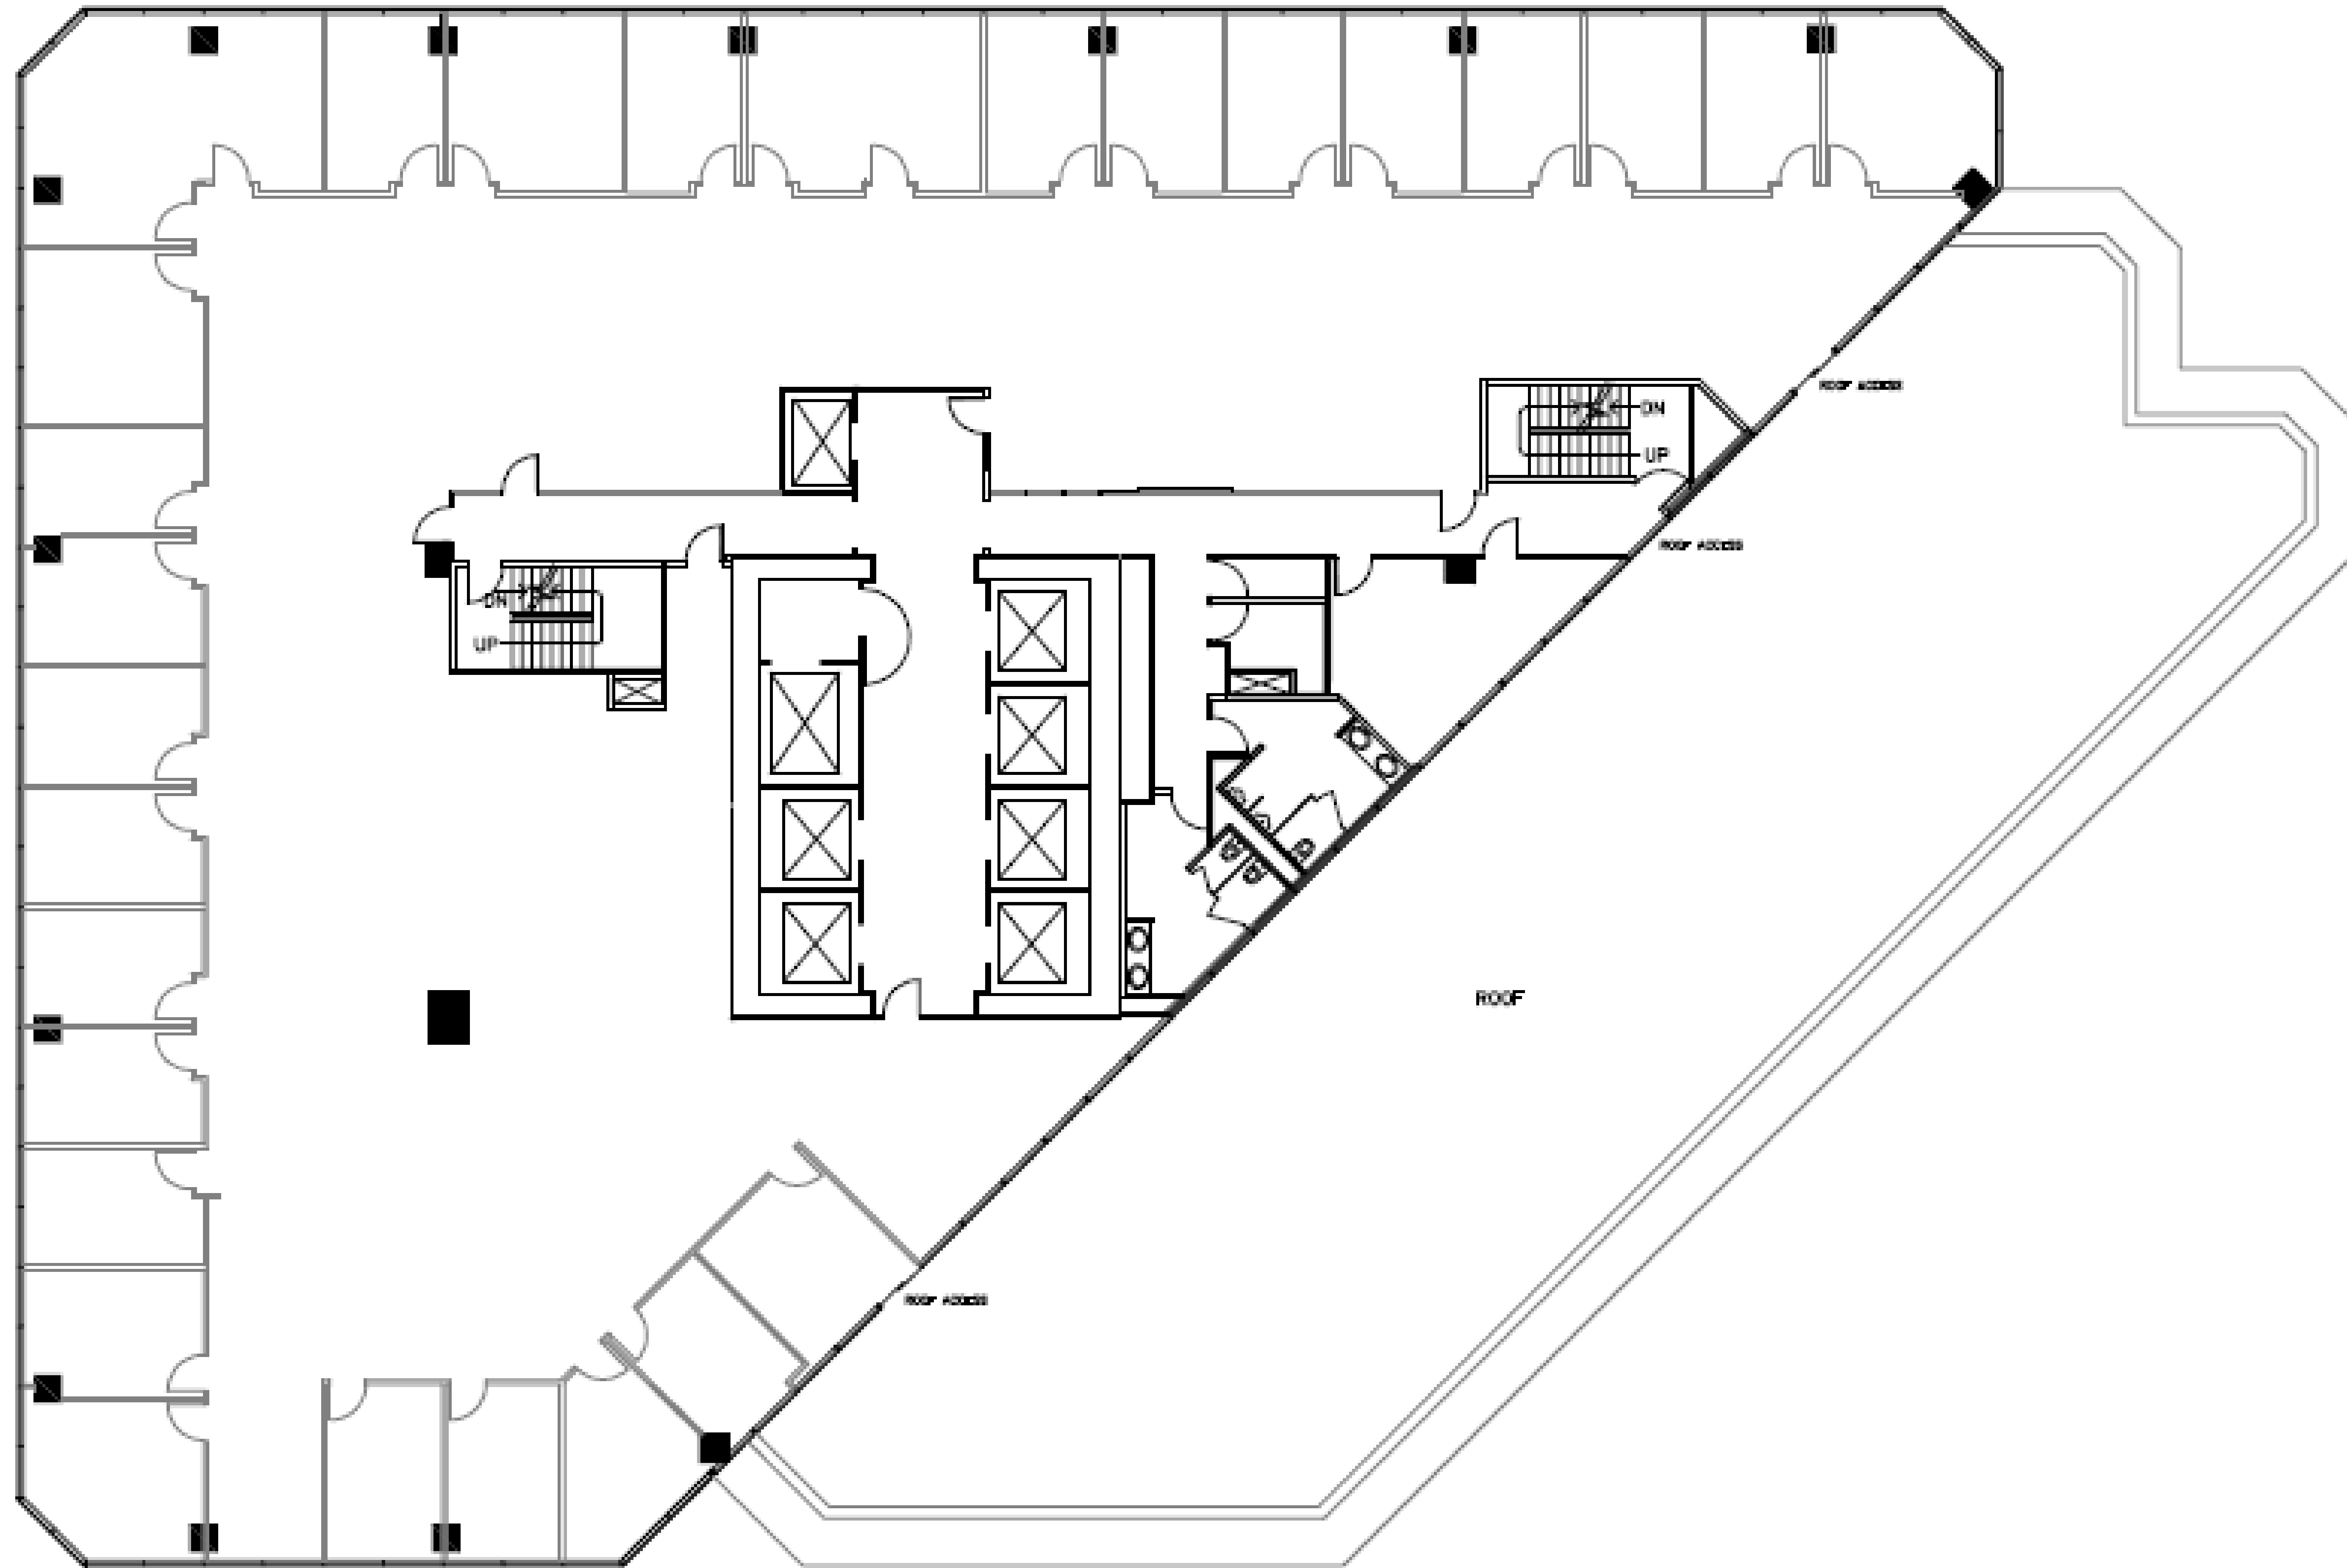

PHOENIX TOWER

AT GREENWAY PLAZA

SUITE 3300 14,140 RSF

PARKWAY

832.308.6055 | pky.com