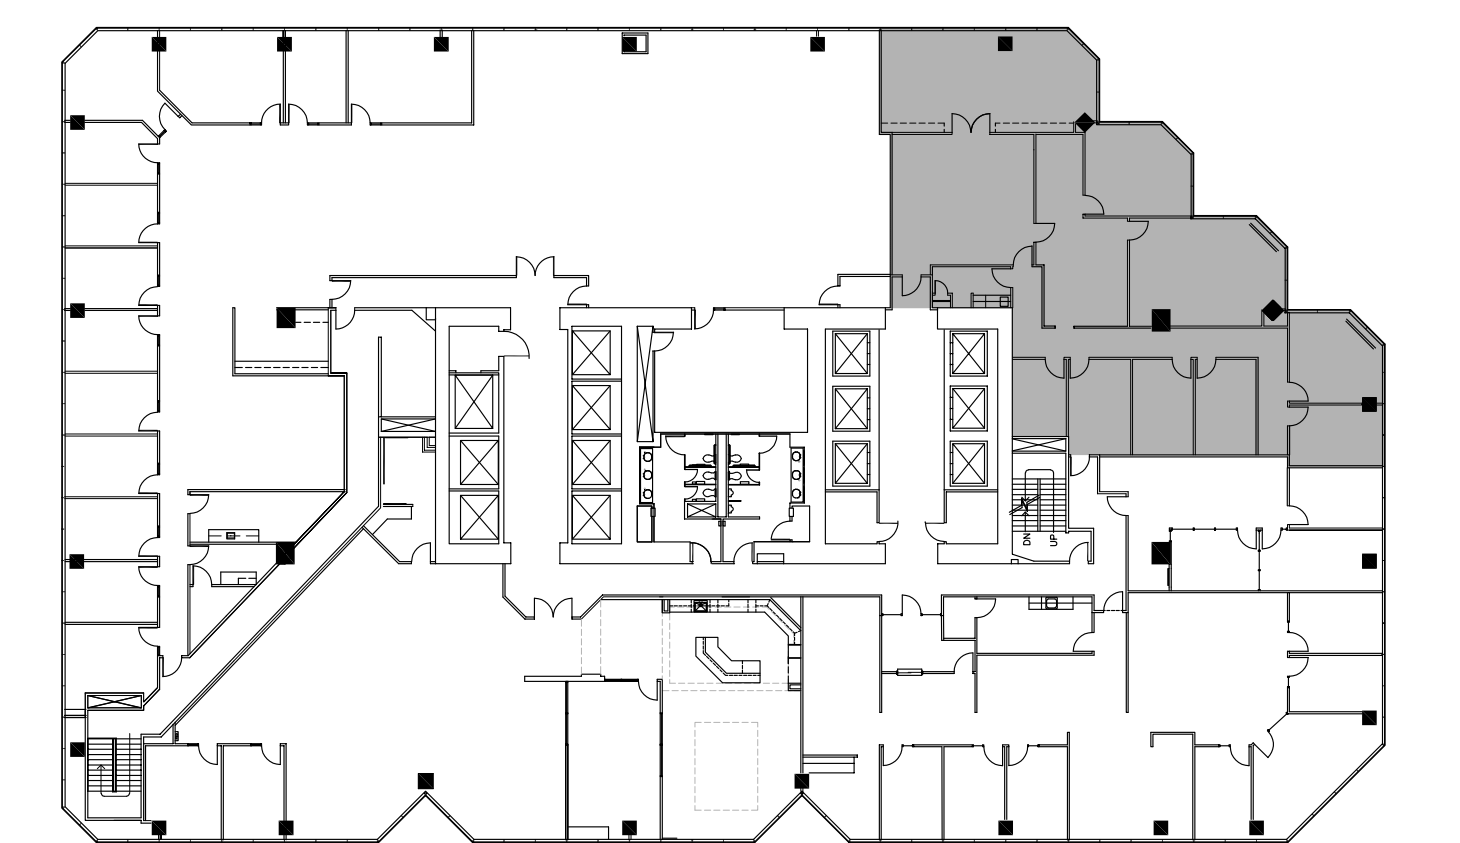

PHOENIX TOWER

AT GREENWAY PLAZA

SUITE 1100 4,235 RSF