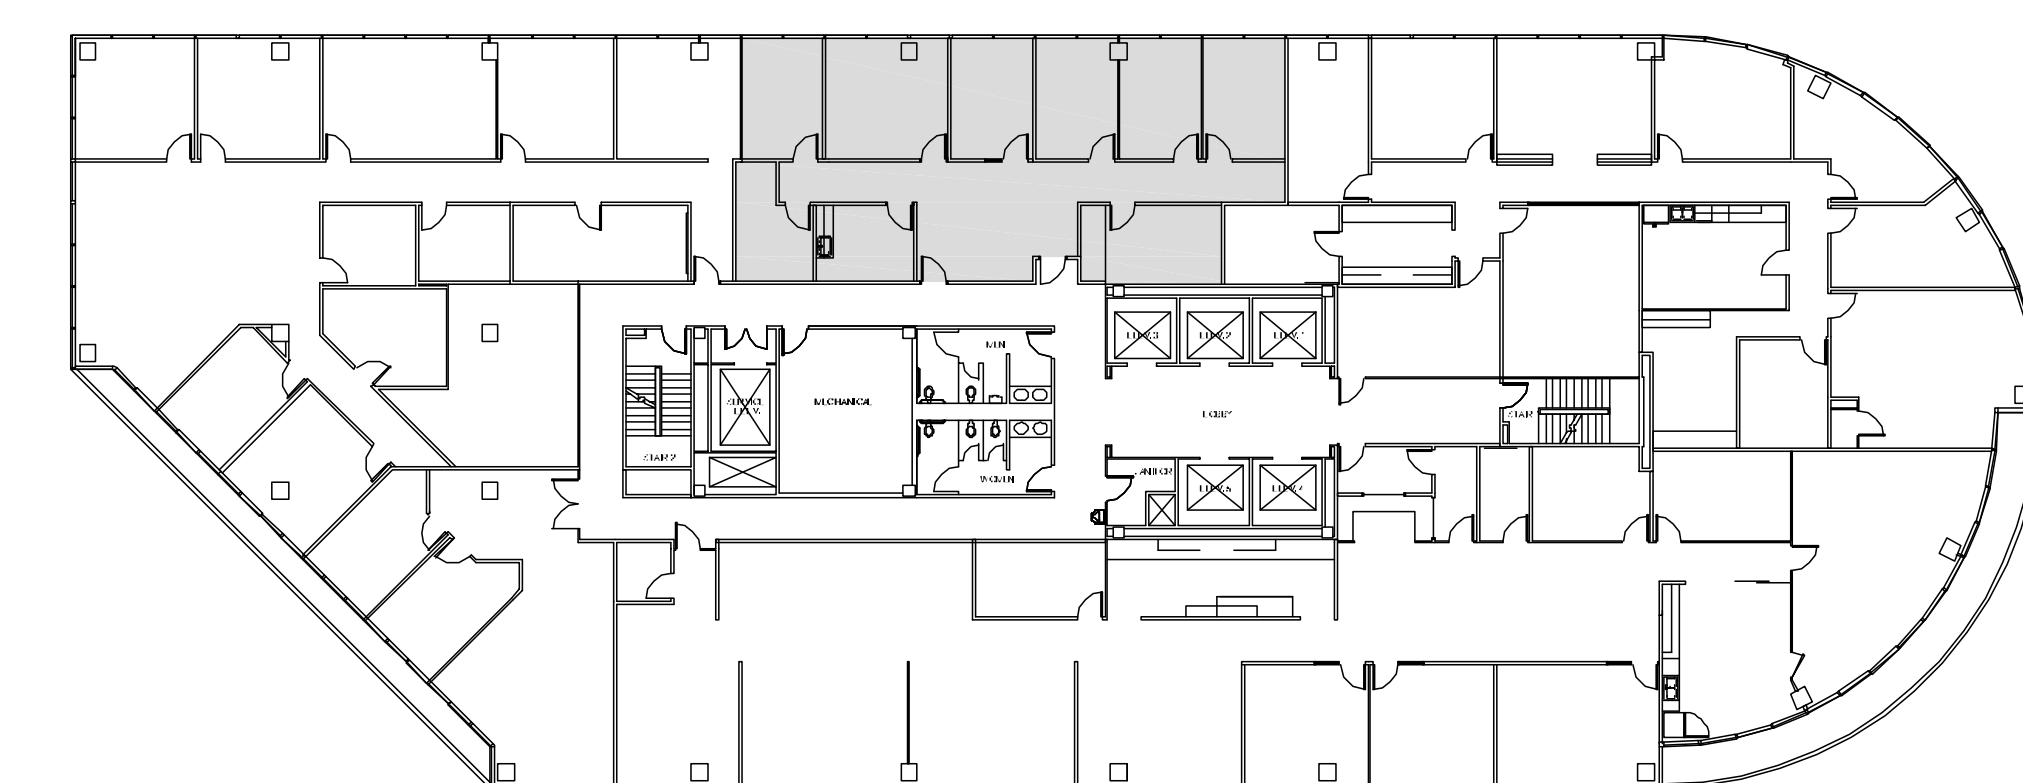

EIGHT

GREENWAY PLAZA

SUITE 1525 2,135 RSF

Operated by  PARKWAY 832.308.6055 | pky.com

NORTH