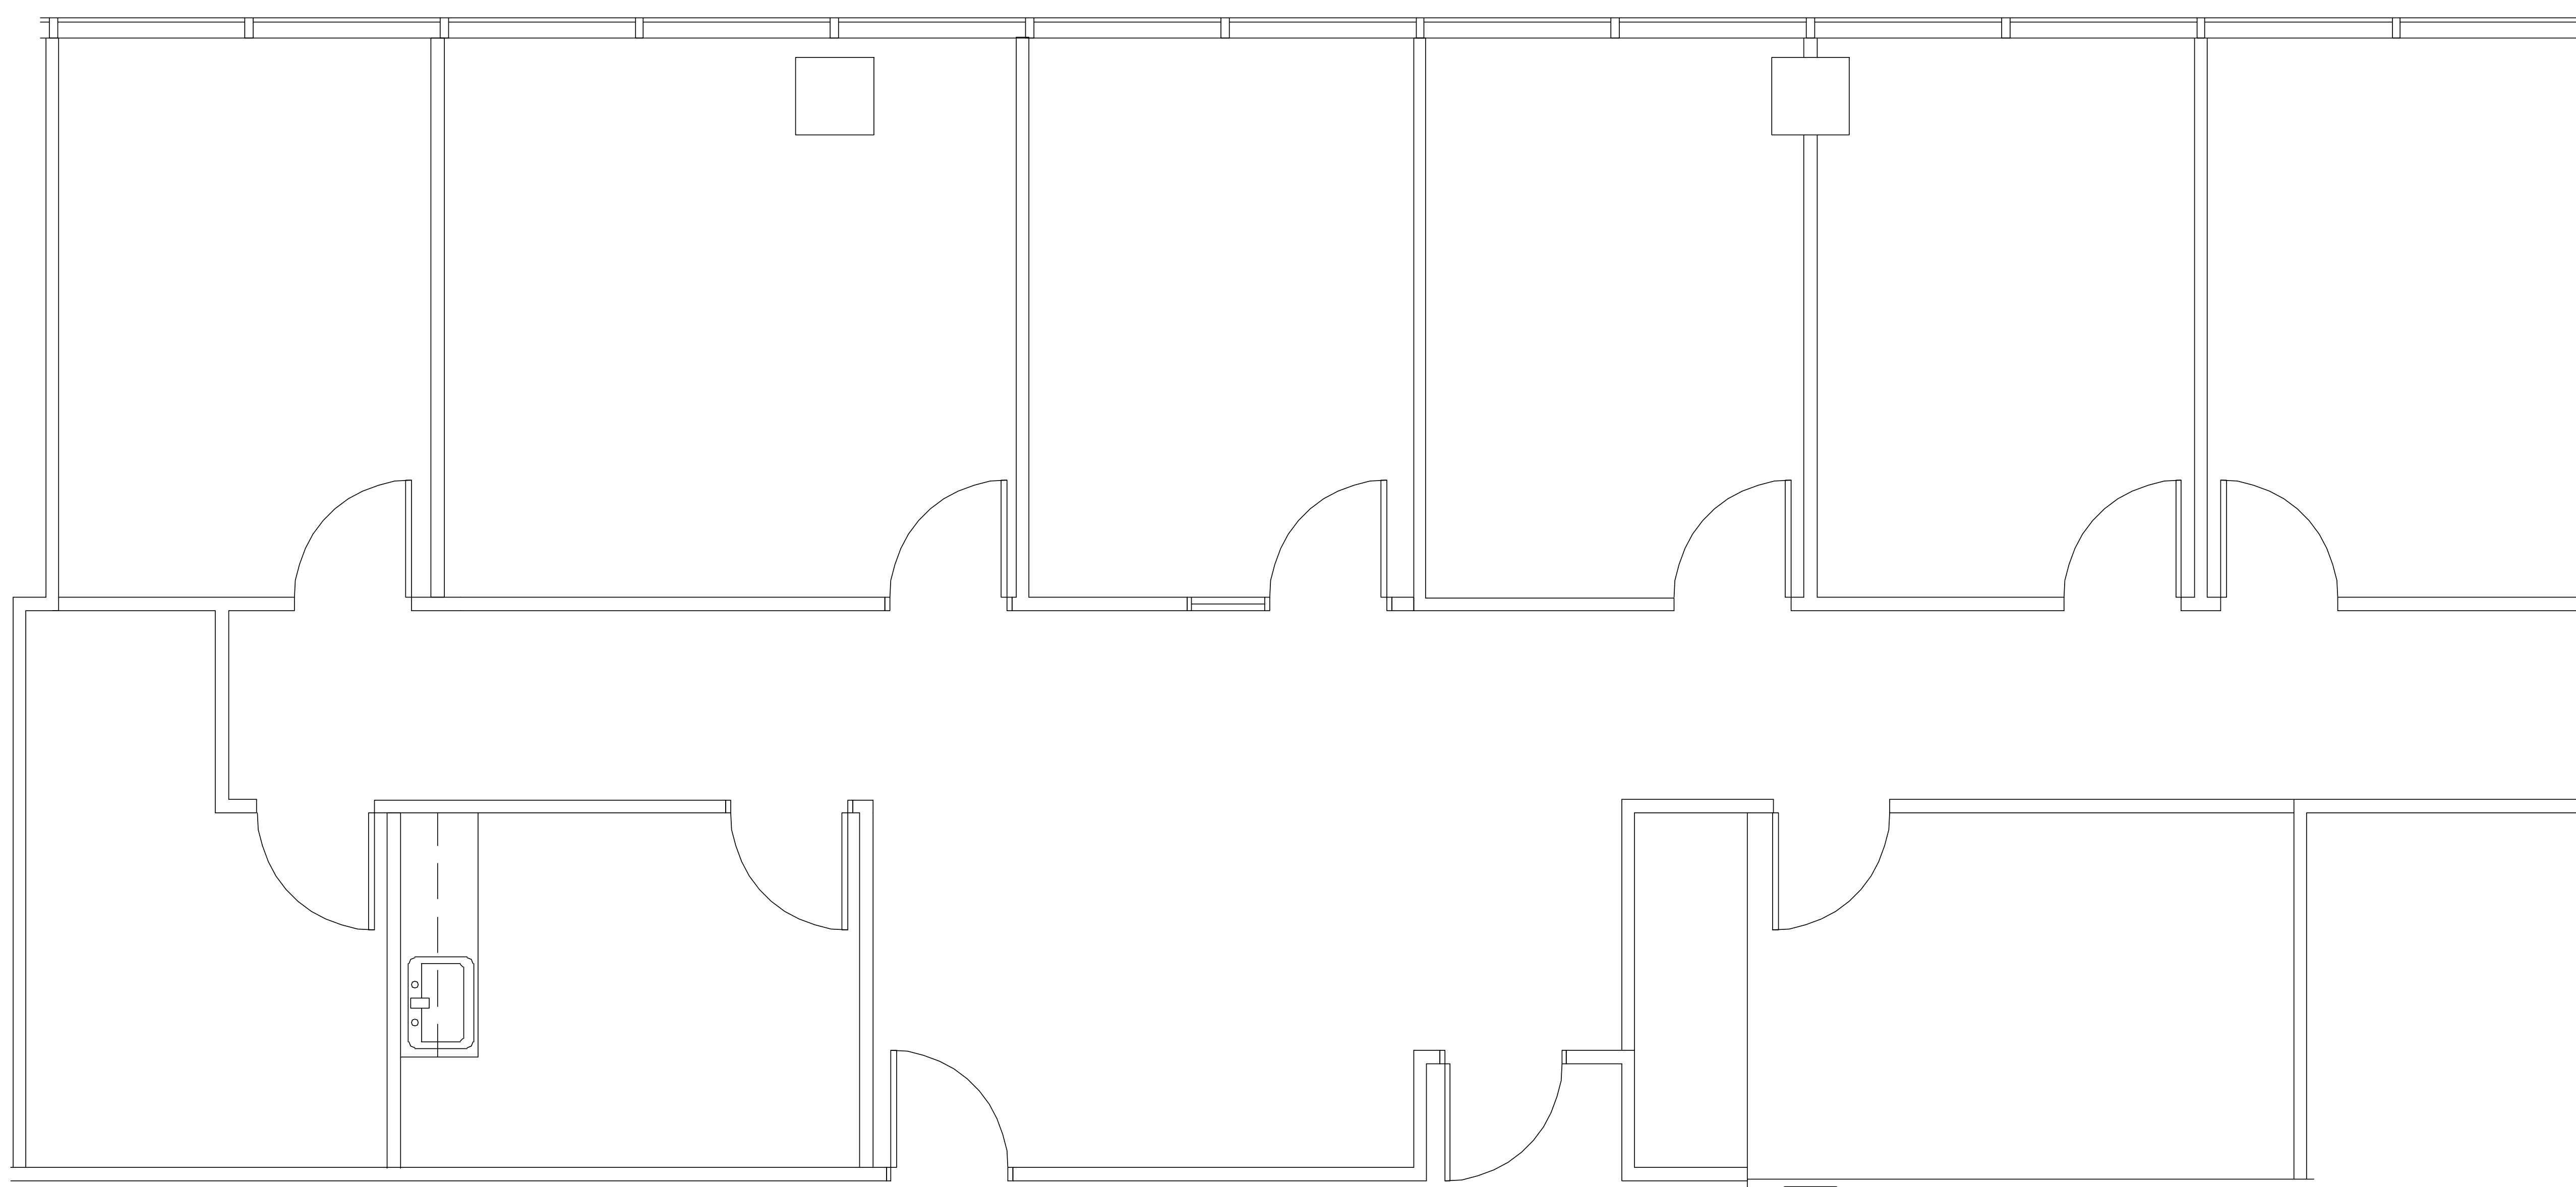

EIGHT

GREENWAY PLAZA

SUITE 1525 2,135 RSF

Operated by  PARKWAY 832.308.6055 | pky.com

NORTH