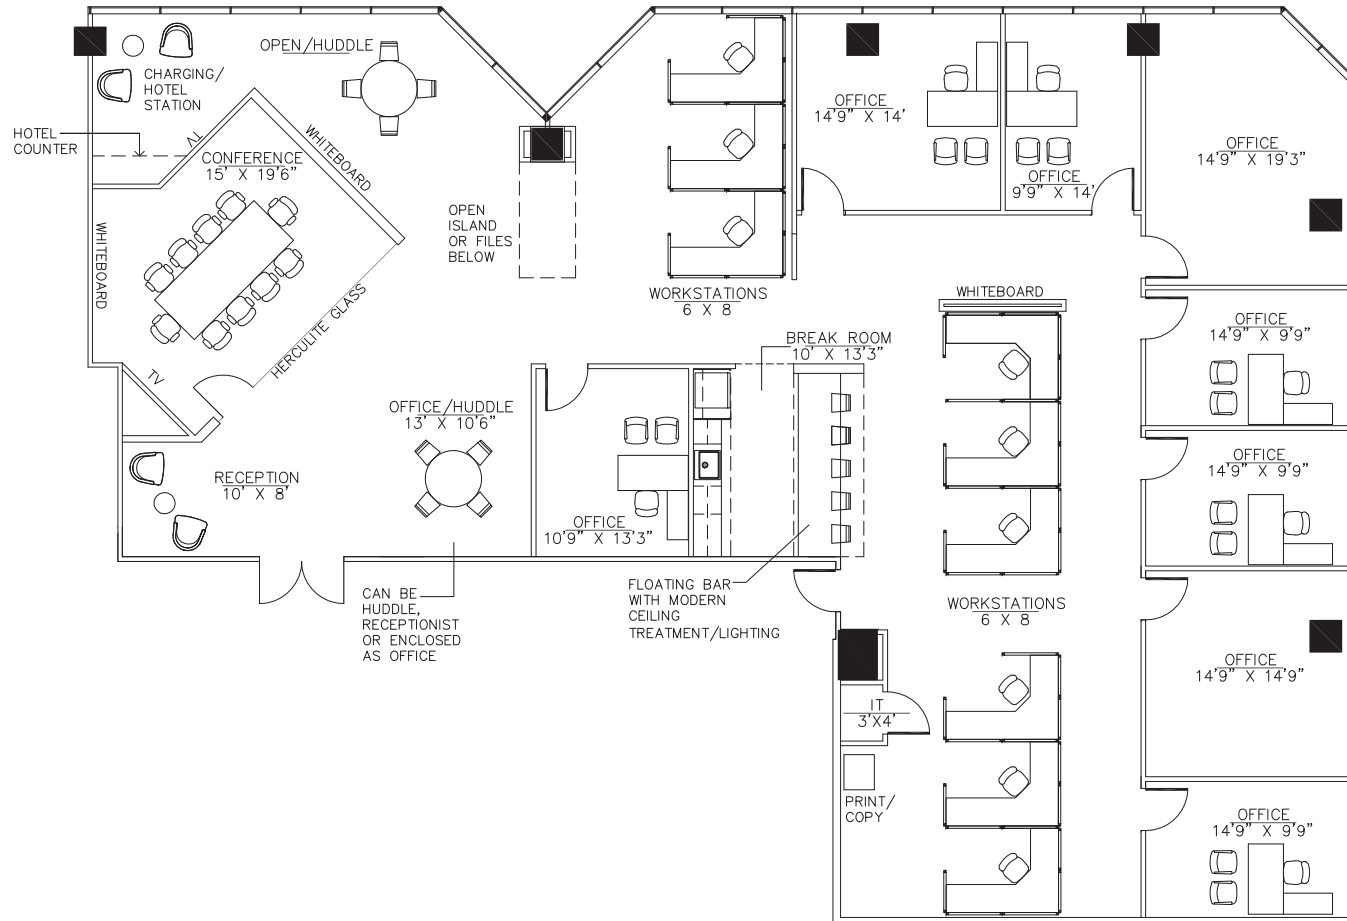

PHOENIX TOWER

AT GREENWAY PLAZA

SUITE 2240 5,310 RSF

RIGHTNOW SPACE

LAMINATE AT
SOFFIT AND
FEATURE WALL AT
BREAK ROOM "PL3"

CARBON METAL
AT SOFFIT AT
BREAK ROOM "CA"

CARPET "F1"

LAMINATE AT
WATERFALL EDGE
ISLAND "PL5"

QUARTZ COUNTER
AT BREAK ROOM
AND BAR "SS1"

BACK PAINTED
GLASS BACKSPLASH
IN BREAK ROOM
"GL1"

LAMINATE AT
BREAK ROOM
CABINETS "PL1"

LVT FLOOR AT
BREAK ROOM
"F2"

PAINT
THROUGHOUT
"P1"

PHOENIX TOWER

AT GREENWAY PLAZA

SUITE 2240 ENTRY VIEW

RIGHTNOW SPACE

PHOENIX TOWER

AT GREENWAY PLAZA

SUITE 2240 OPEN BREAK AREA

RIGHTNOW SPACE