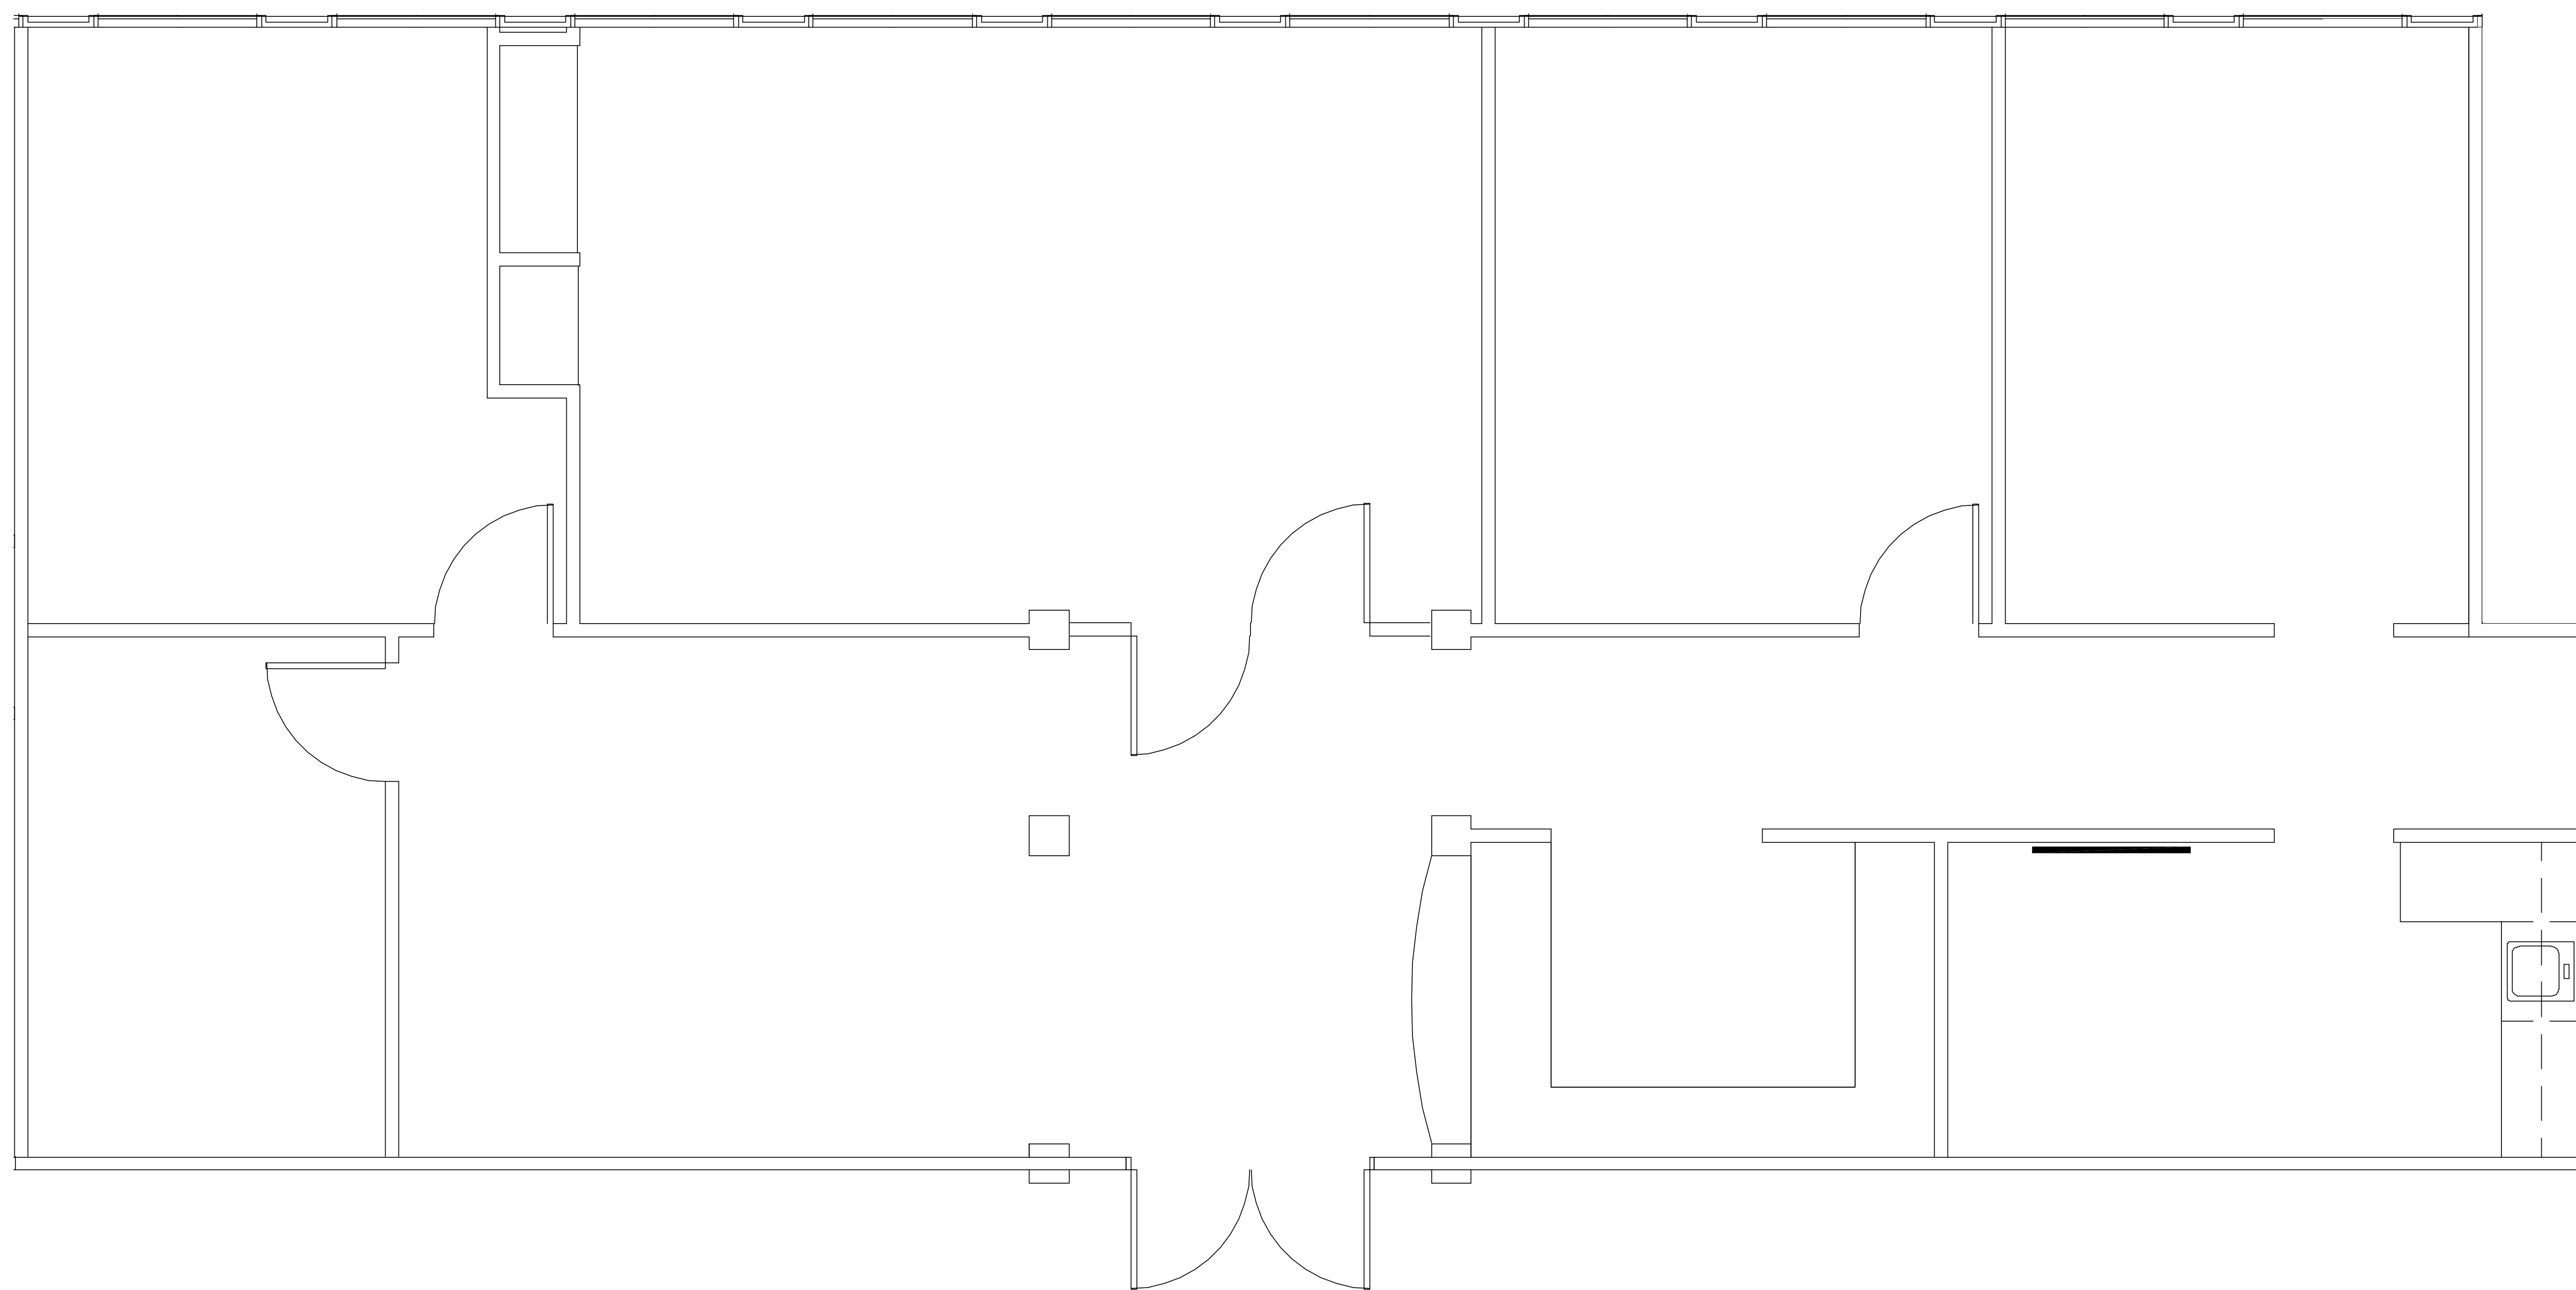

ONE

GREENWAY PLAZA

SUITE 740 2,087 RSF

Operated by  PARKWAY 832.308.6055 | pky.com