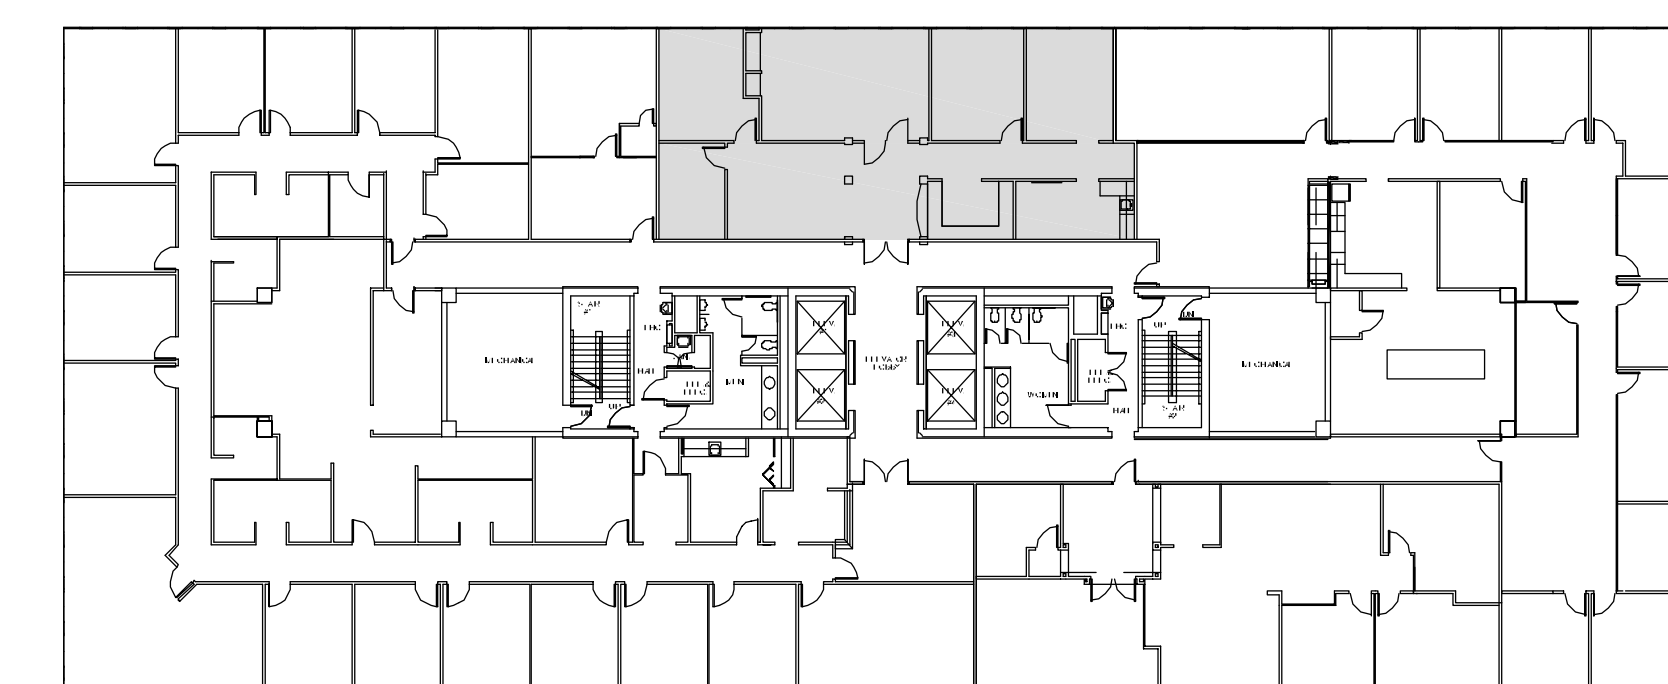

ONE

GREENWAY PLAZA

SUITE 740 2,087 RSF

Operated by  PARKWAY 832.308.6055 | pky.com