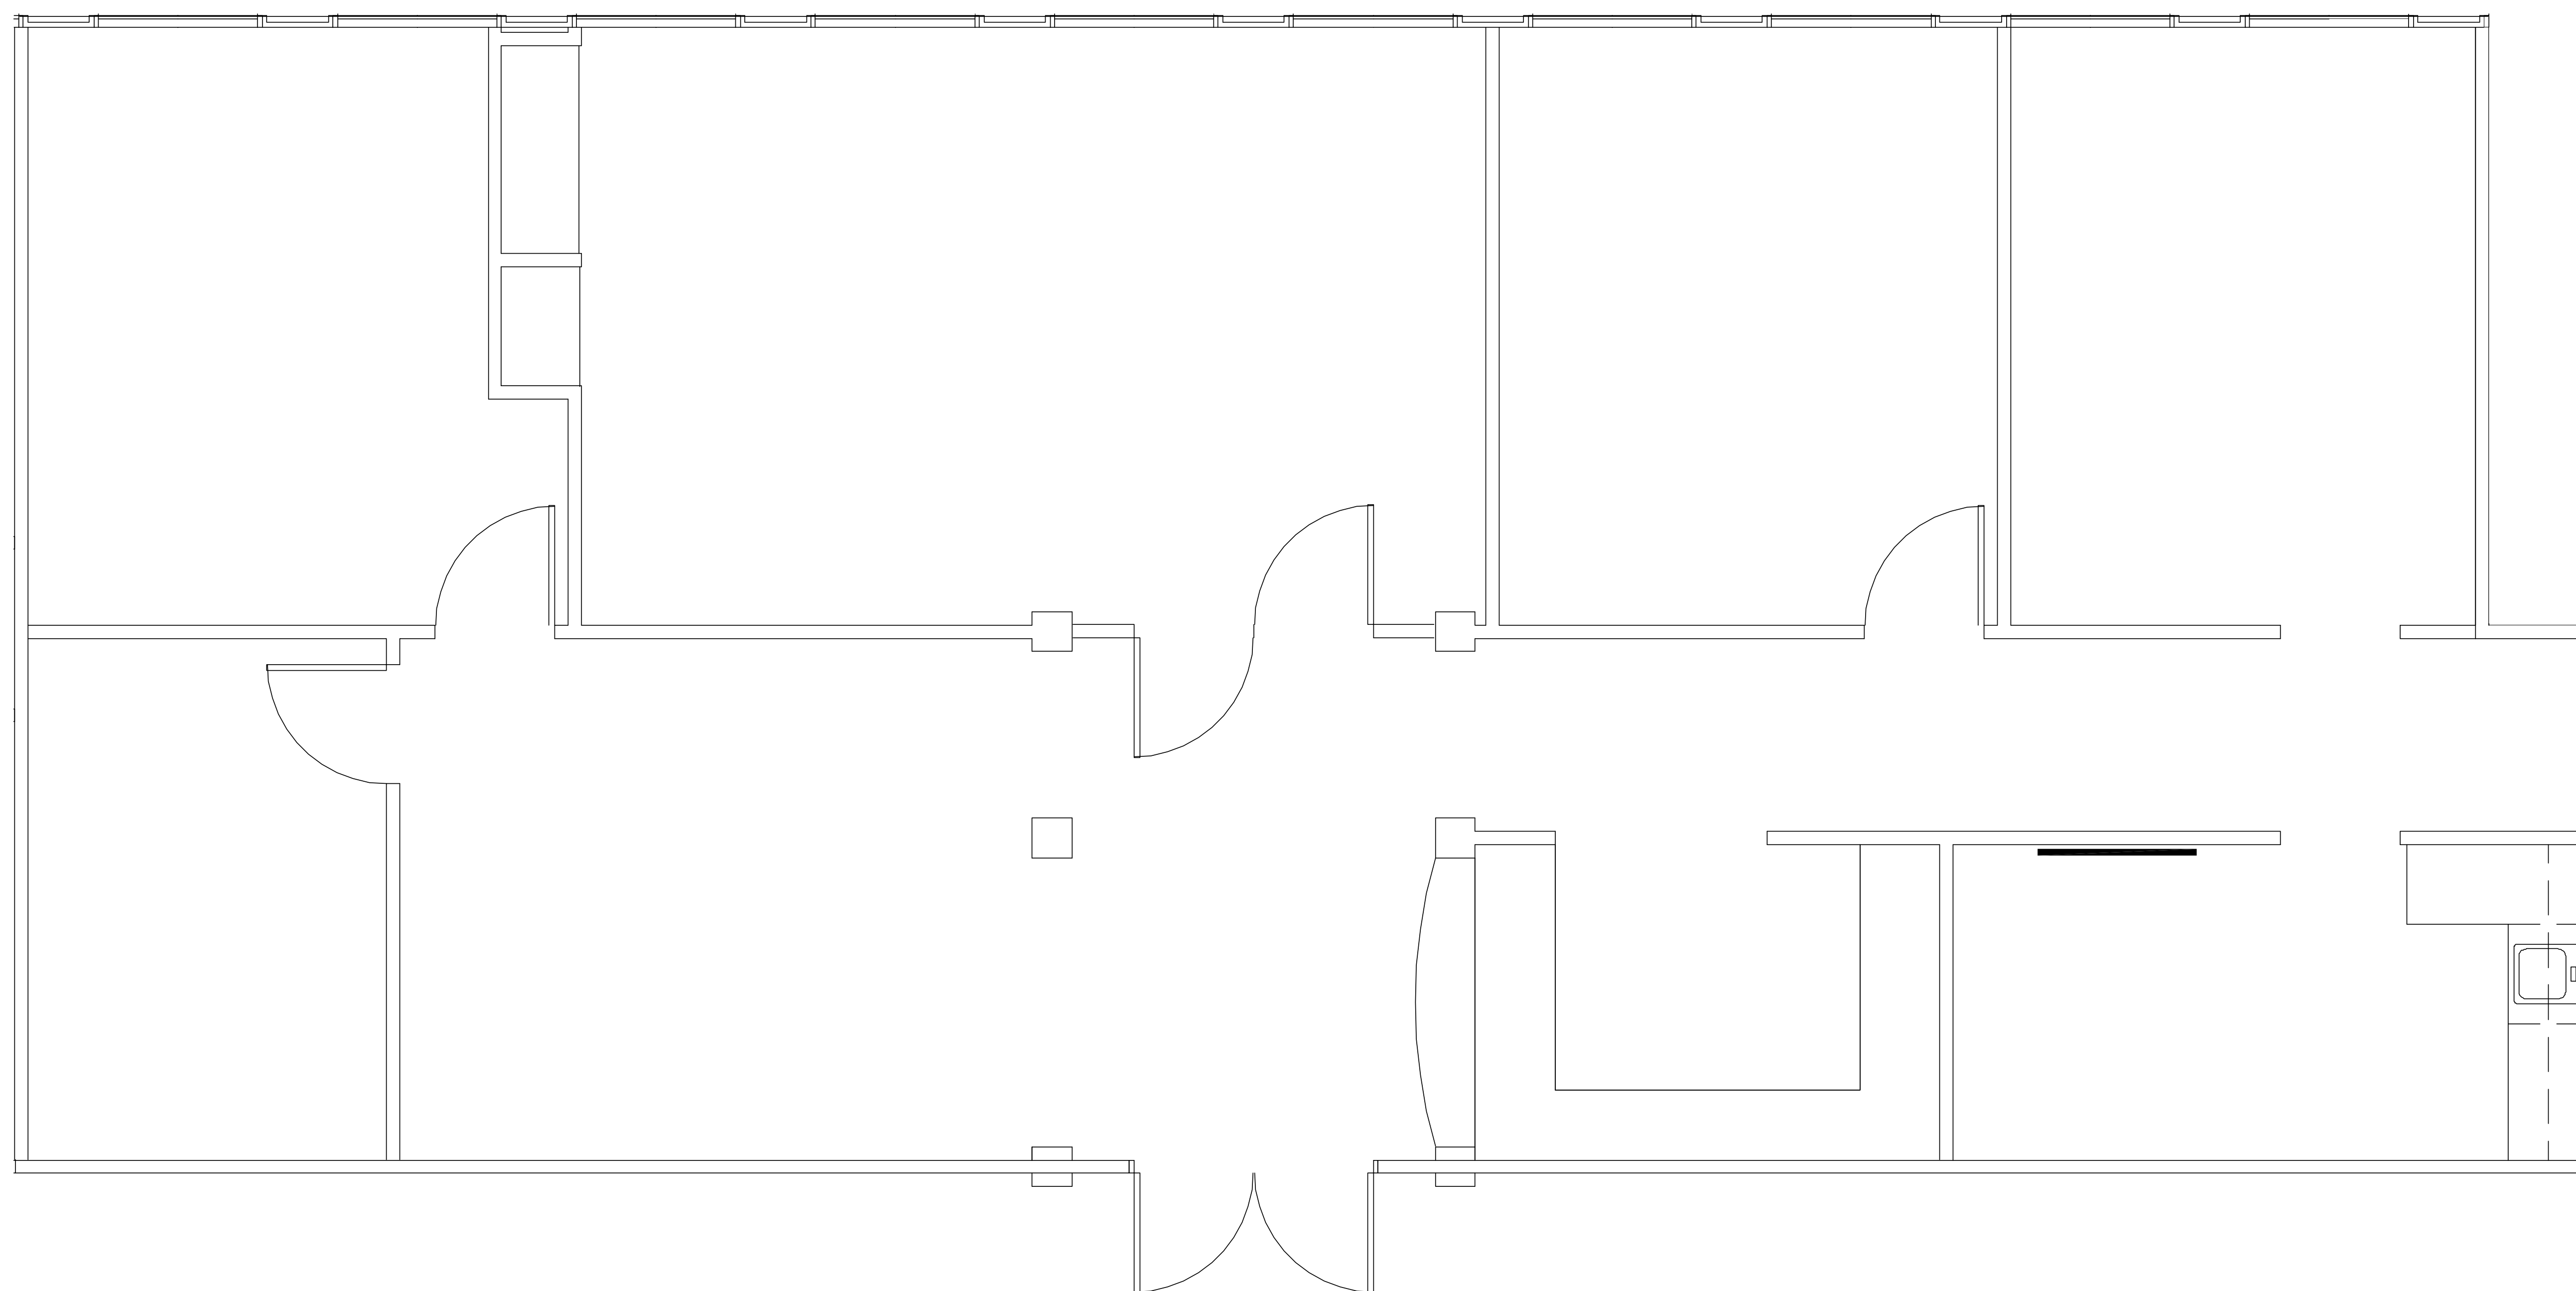

ONE

GREENWAY PLAZA

NORTH

SUITE 740 2,087 RSF

Operated by  PARKWAY 832.308.6055 | pky.com