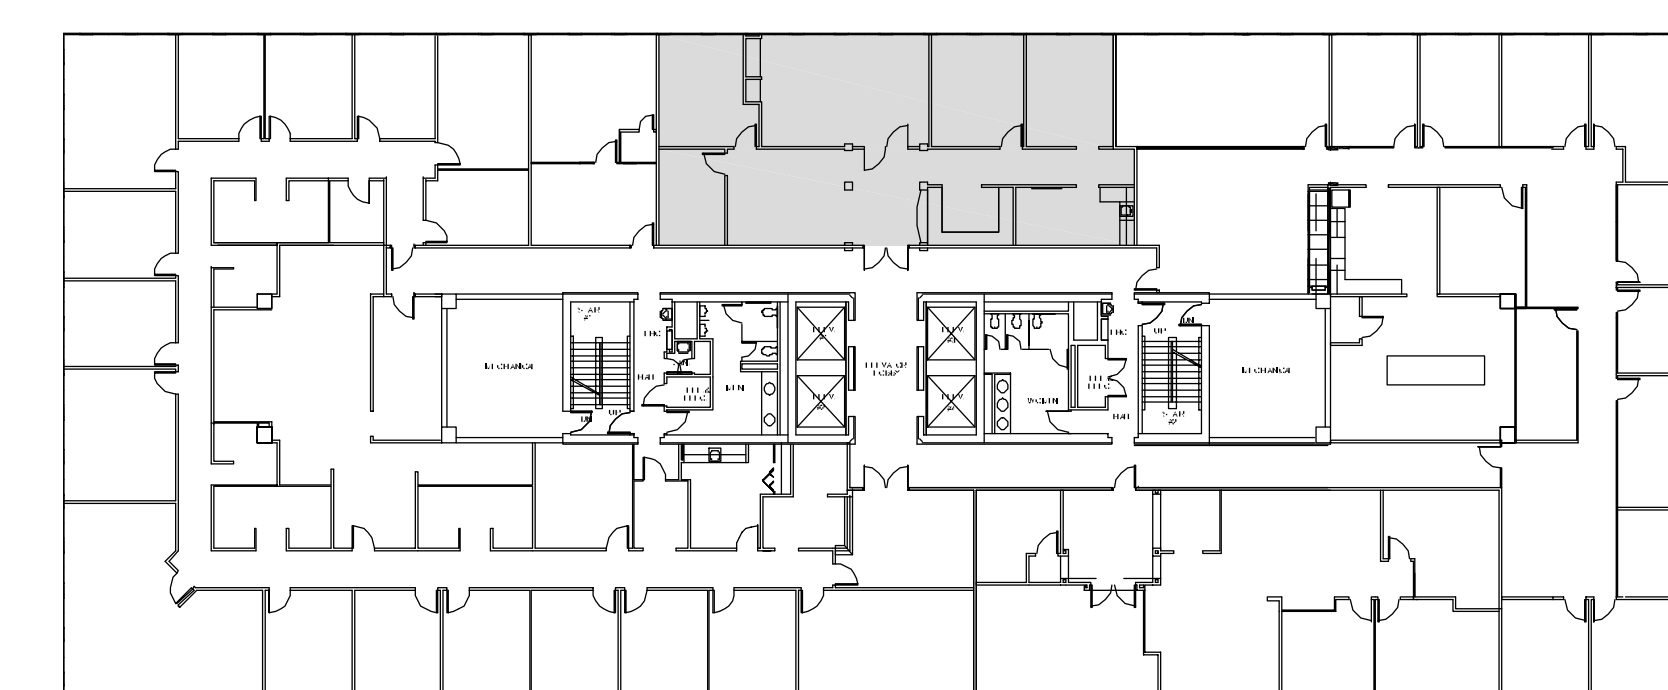

ONE

GREENWAY PLAZA

NORTH

SUITE 740 2,087 RSF

Operated by  PARKWAY 832.308.6055 | pky.com