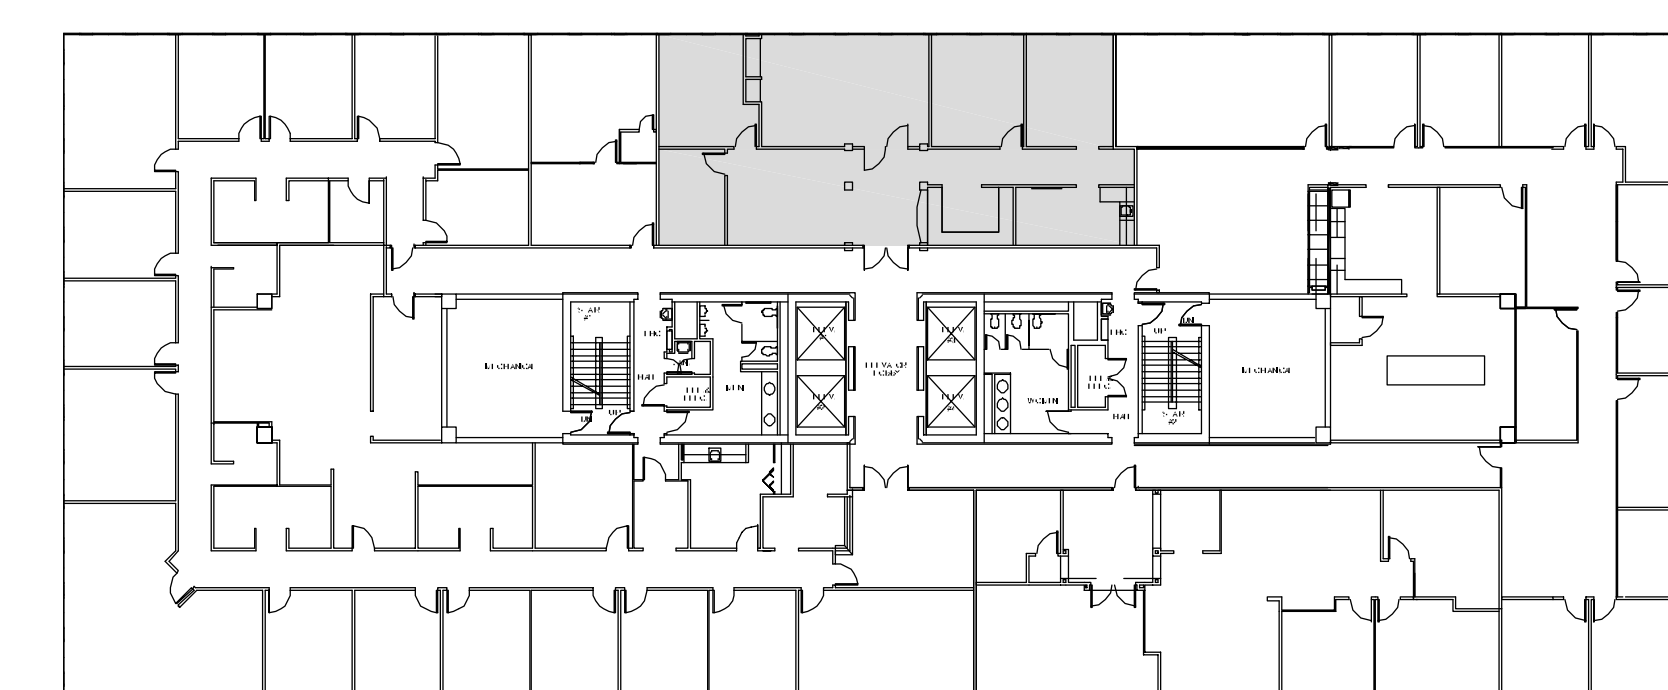

# ONE

GREENWAY PLAZA

SUITE 740 2,087 RSF