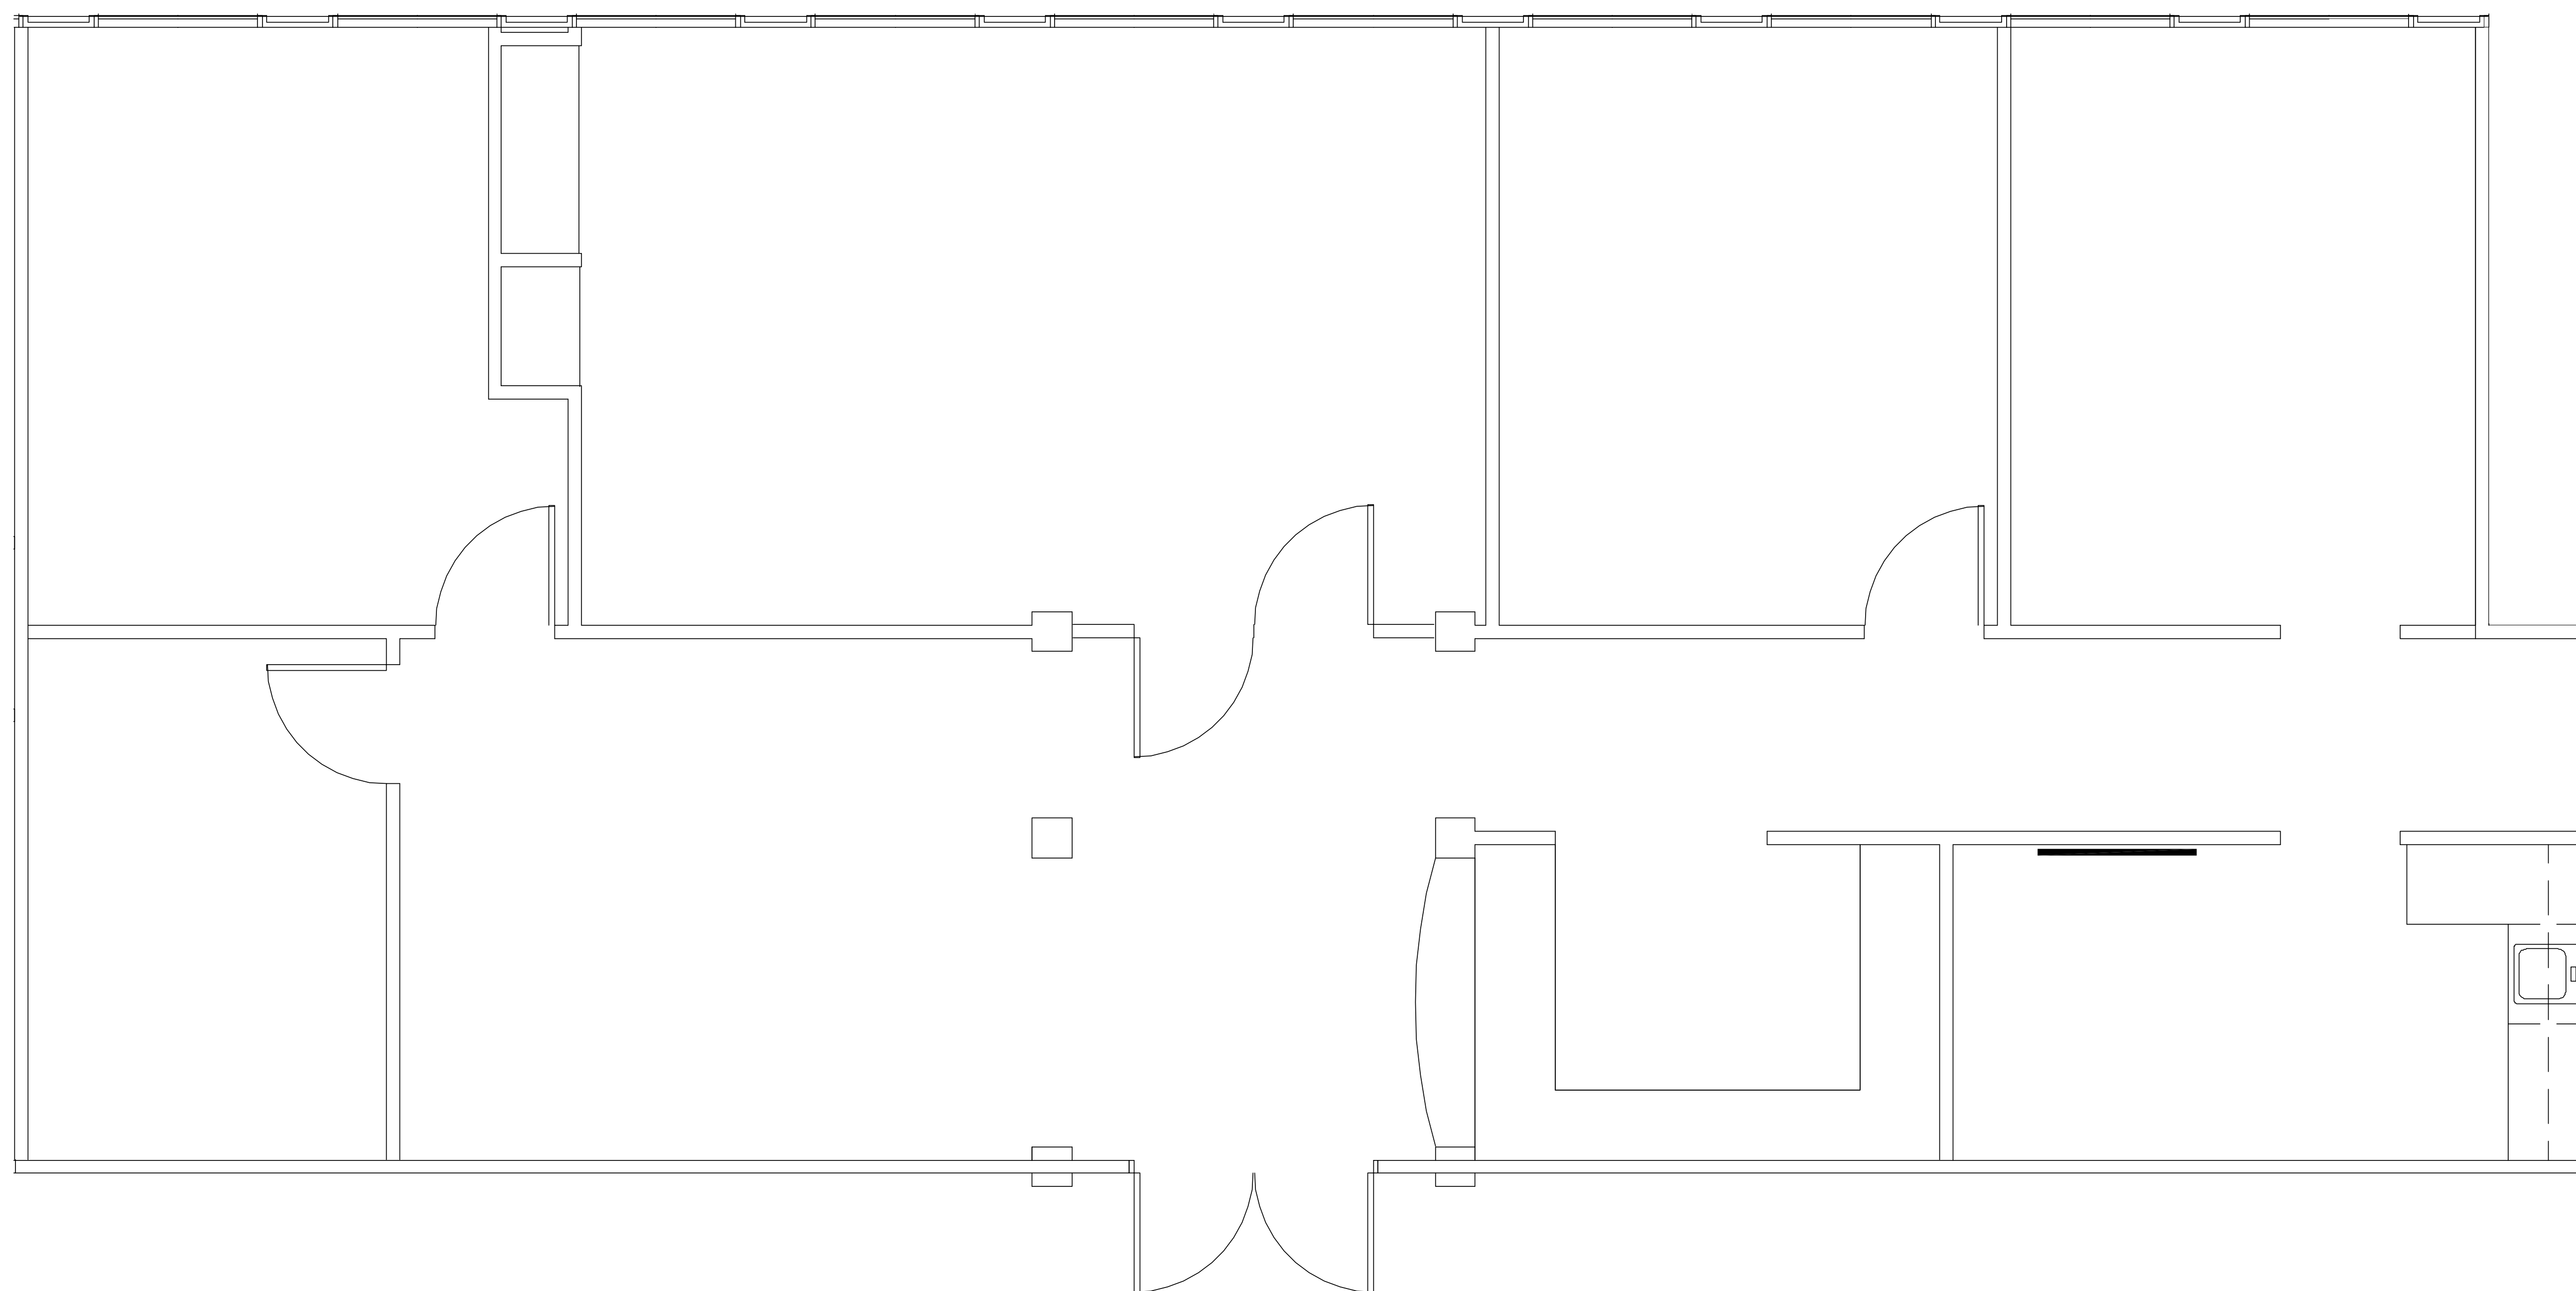

# ONE

GREENWAY PLAZA

SUITE 740 2,087 RSF