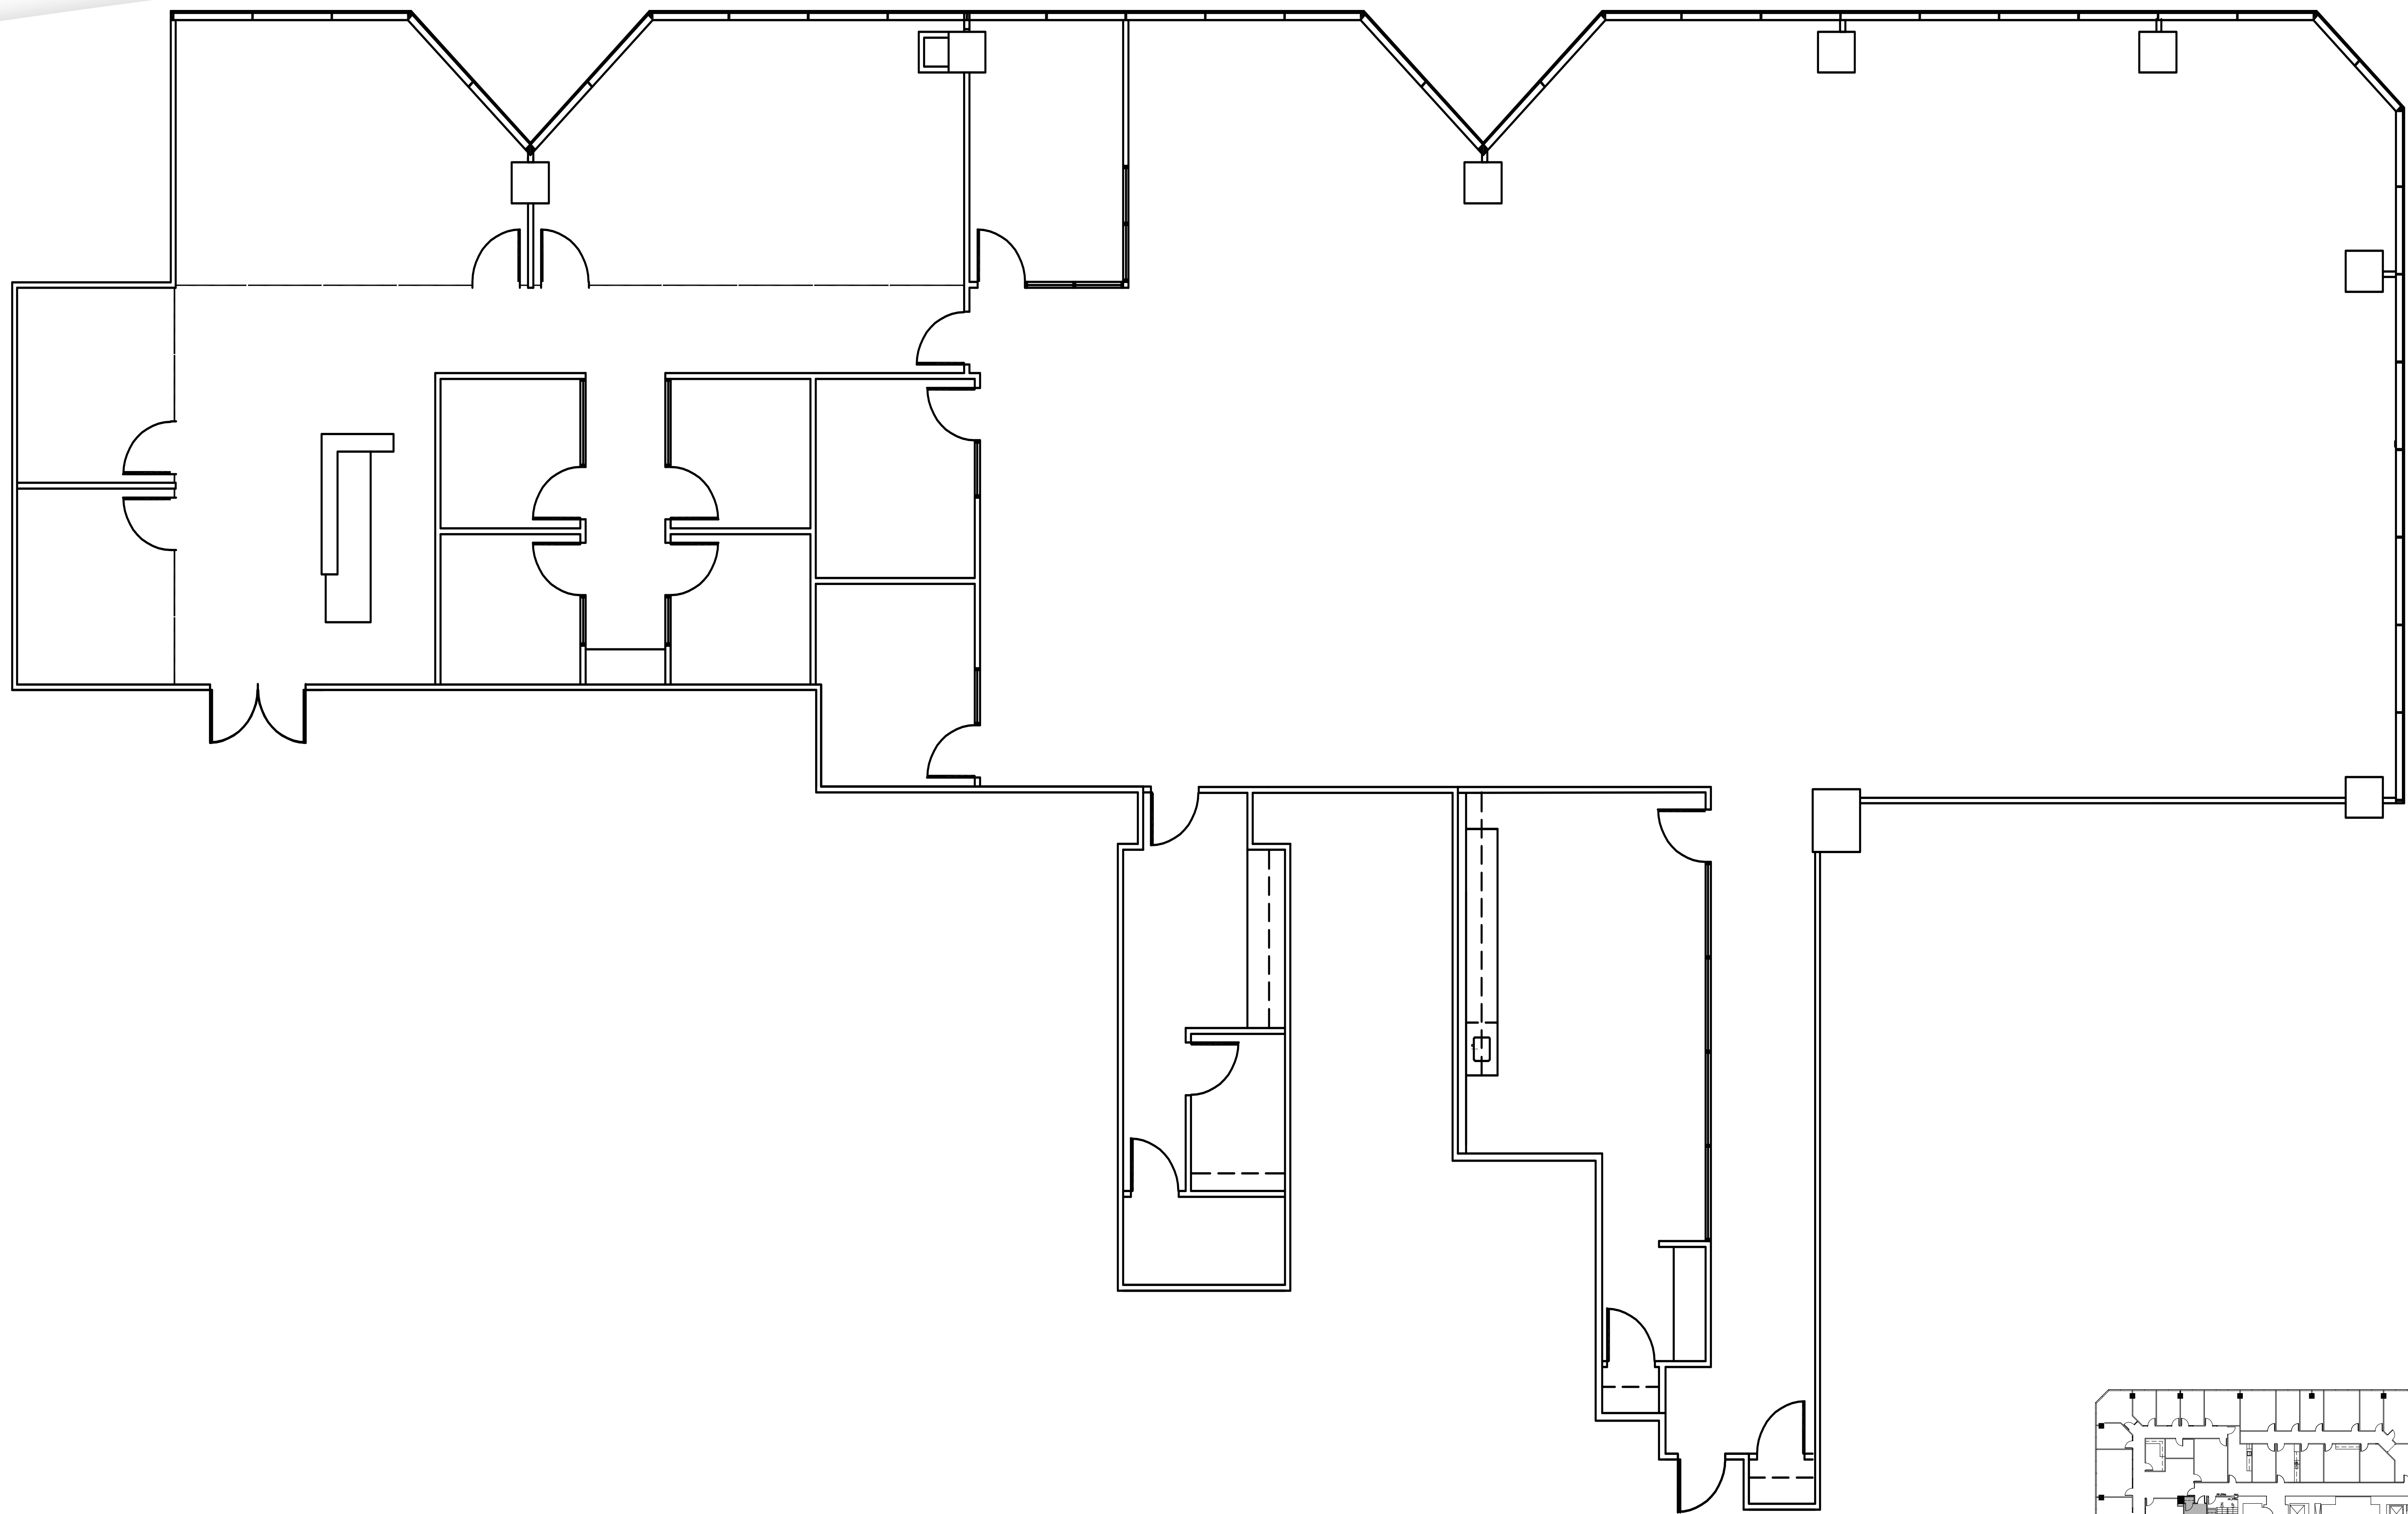

PHOENIX TOWER

AT GREENWAY PLAZA

SUITE 1450 8,625 RSF