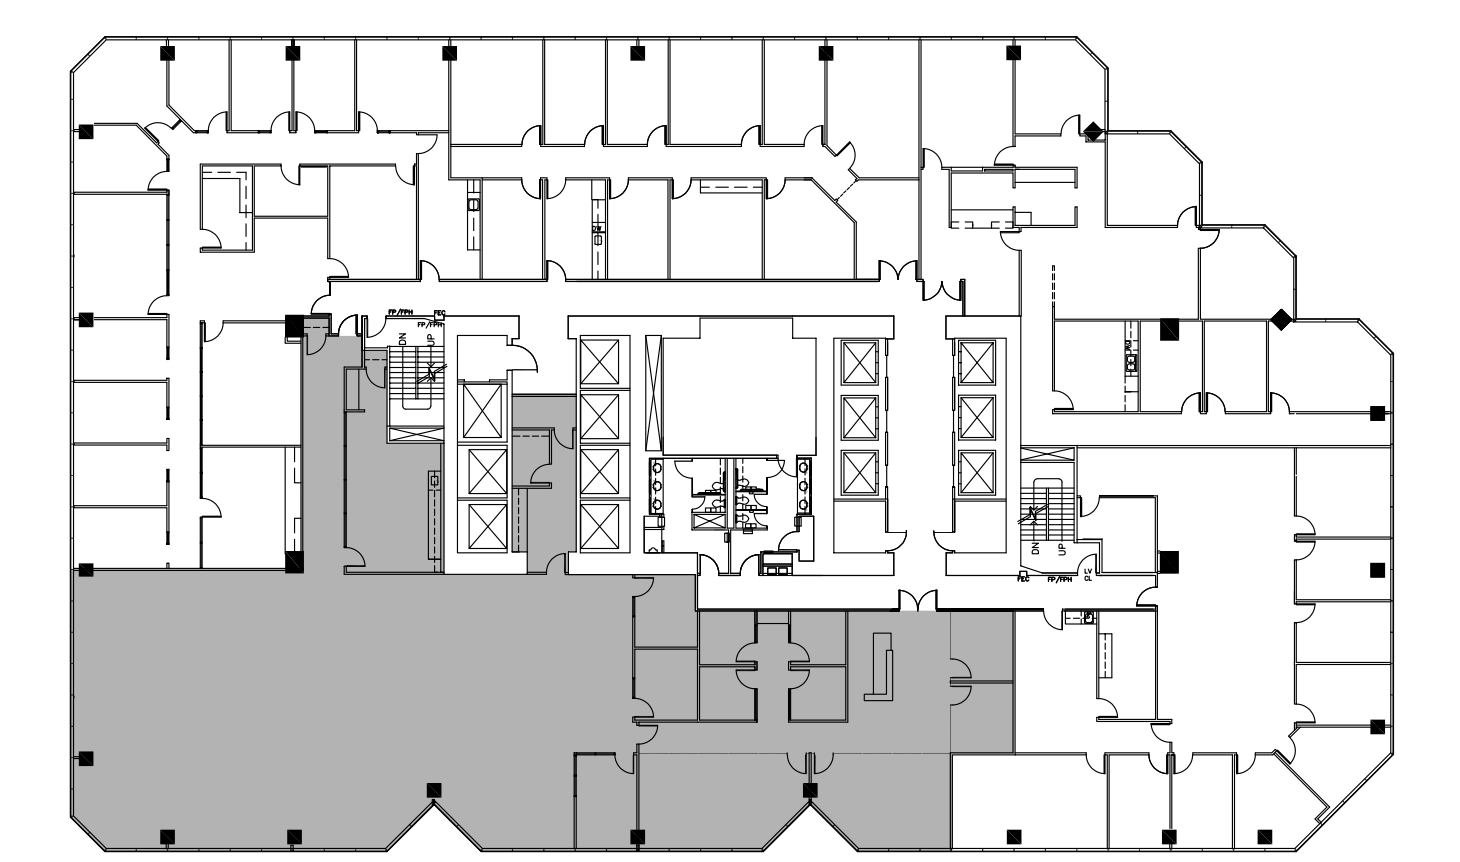

PHOENIX TOWER

AT GREENWAY PLAZA

SUITE 1450 8,625 RSF