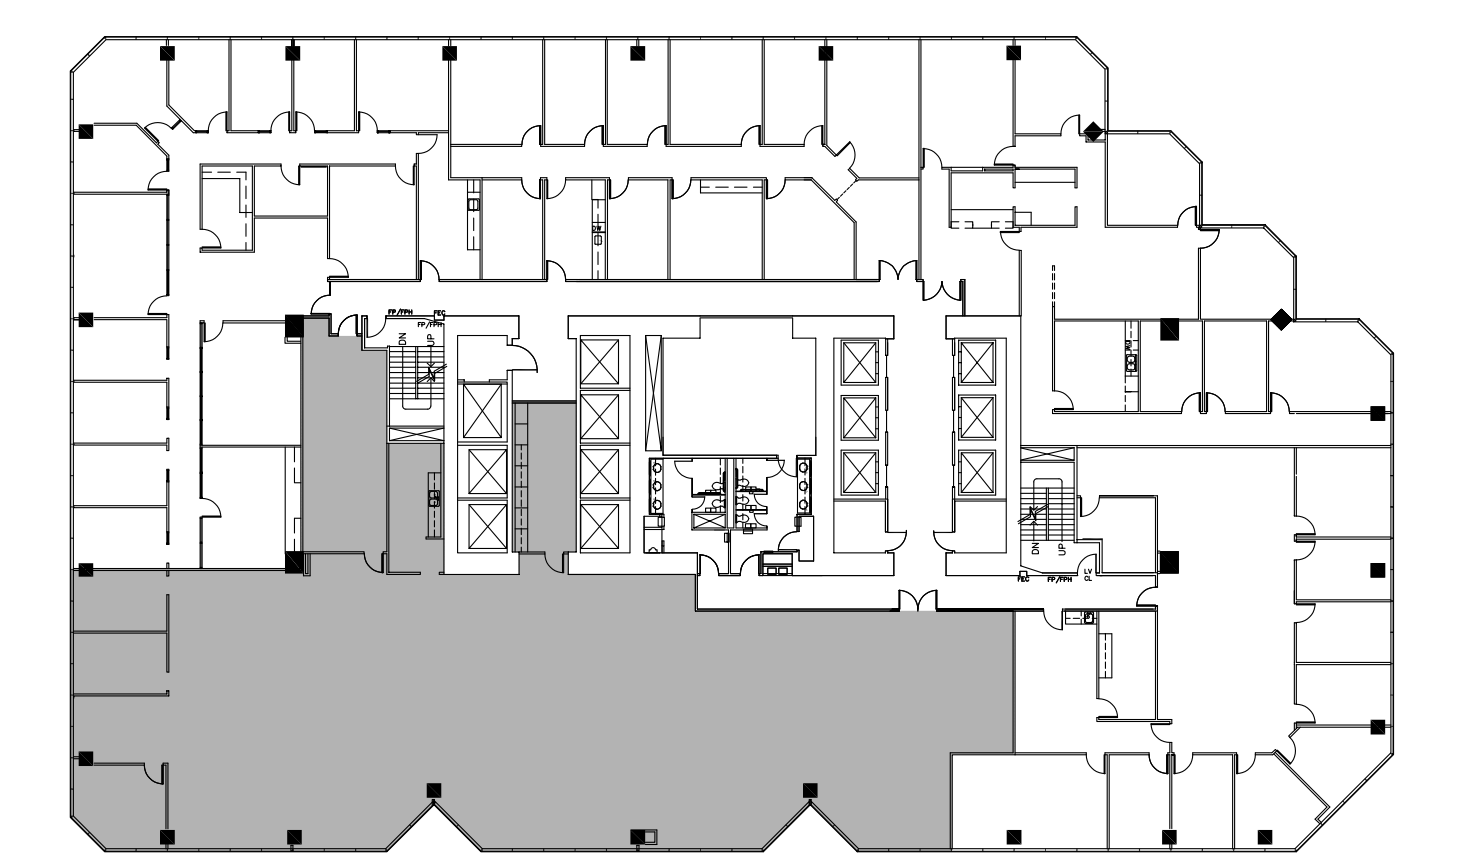

PHOENIX TOWER

AT GREENWAY PLAZA

SUITE 1450 8,625 RSF