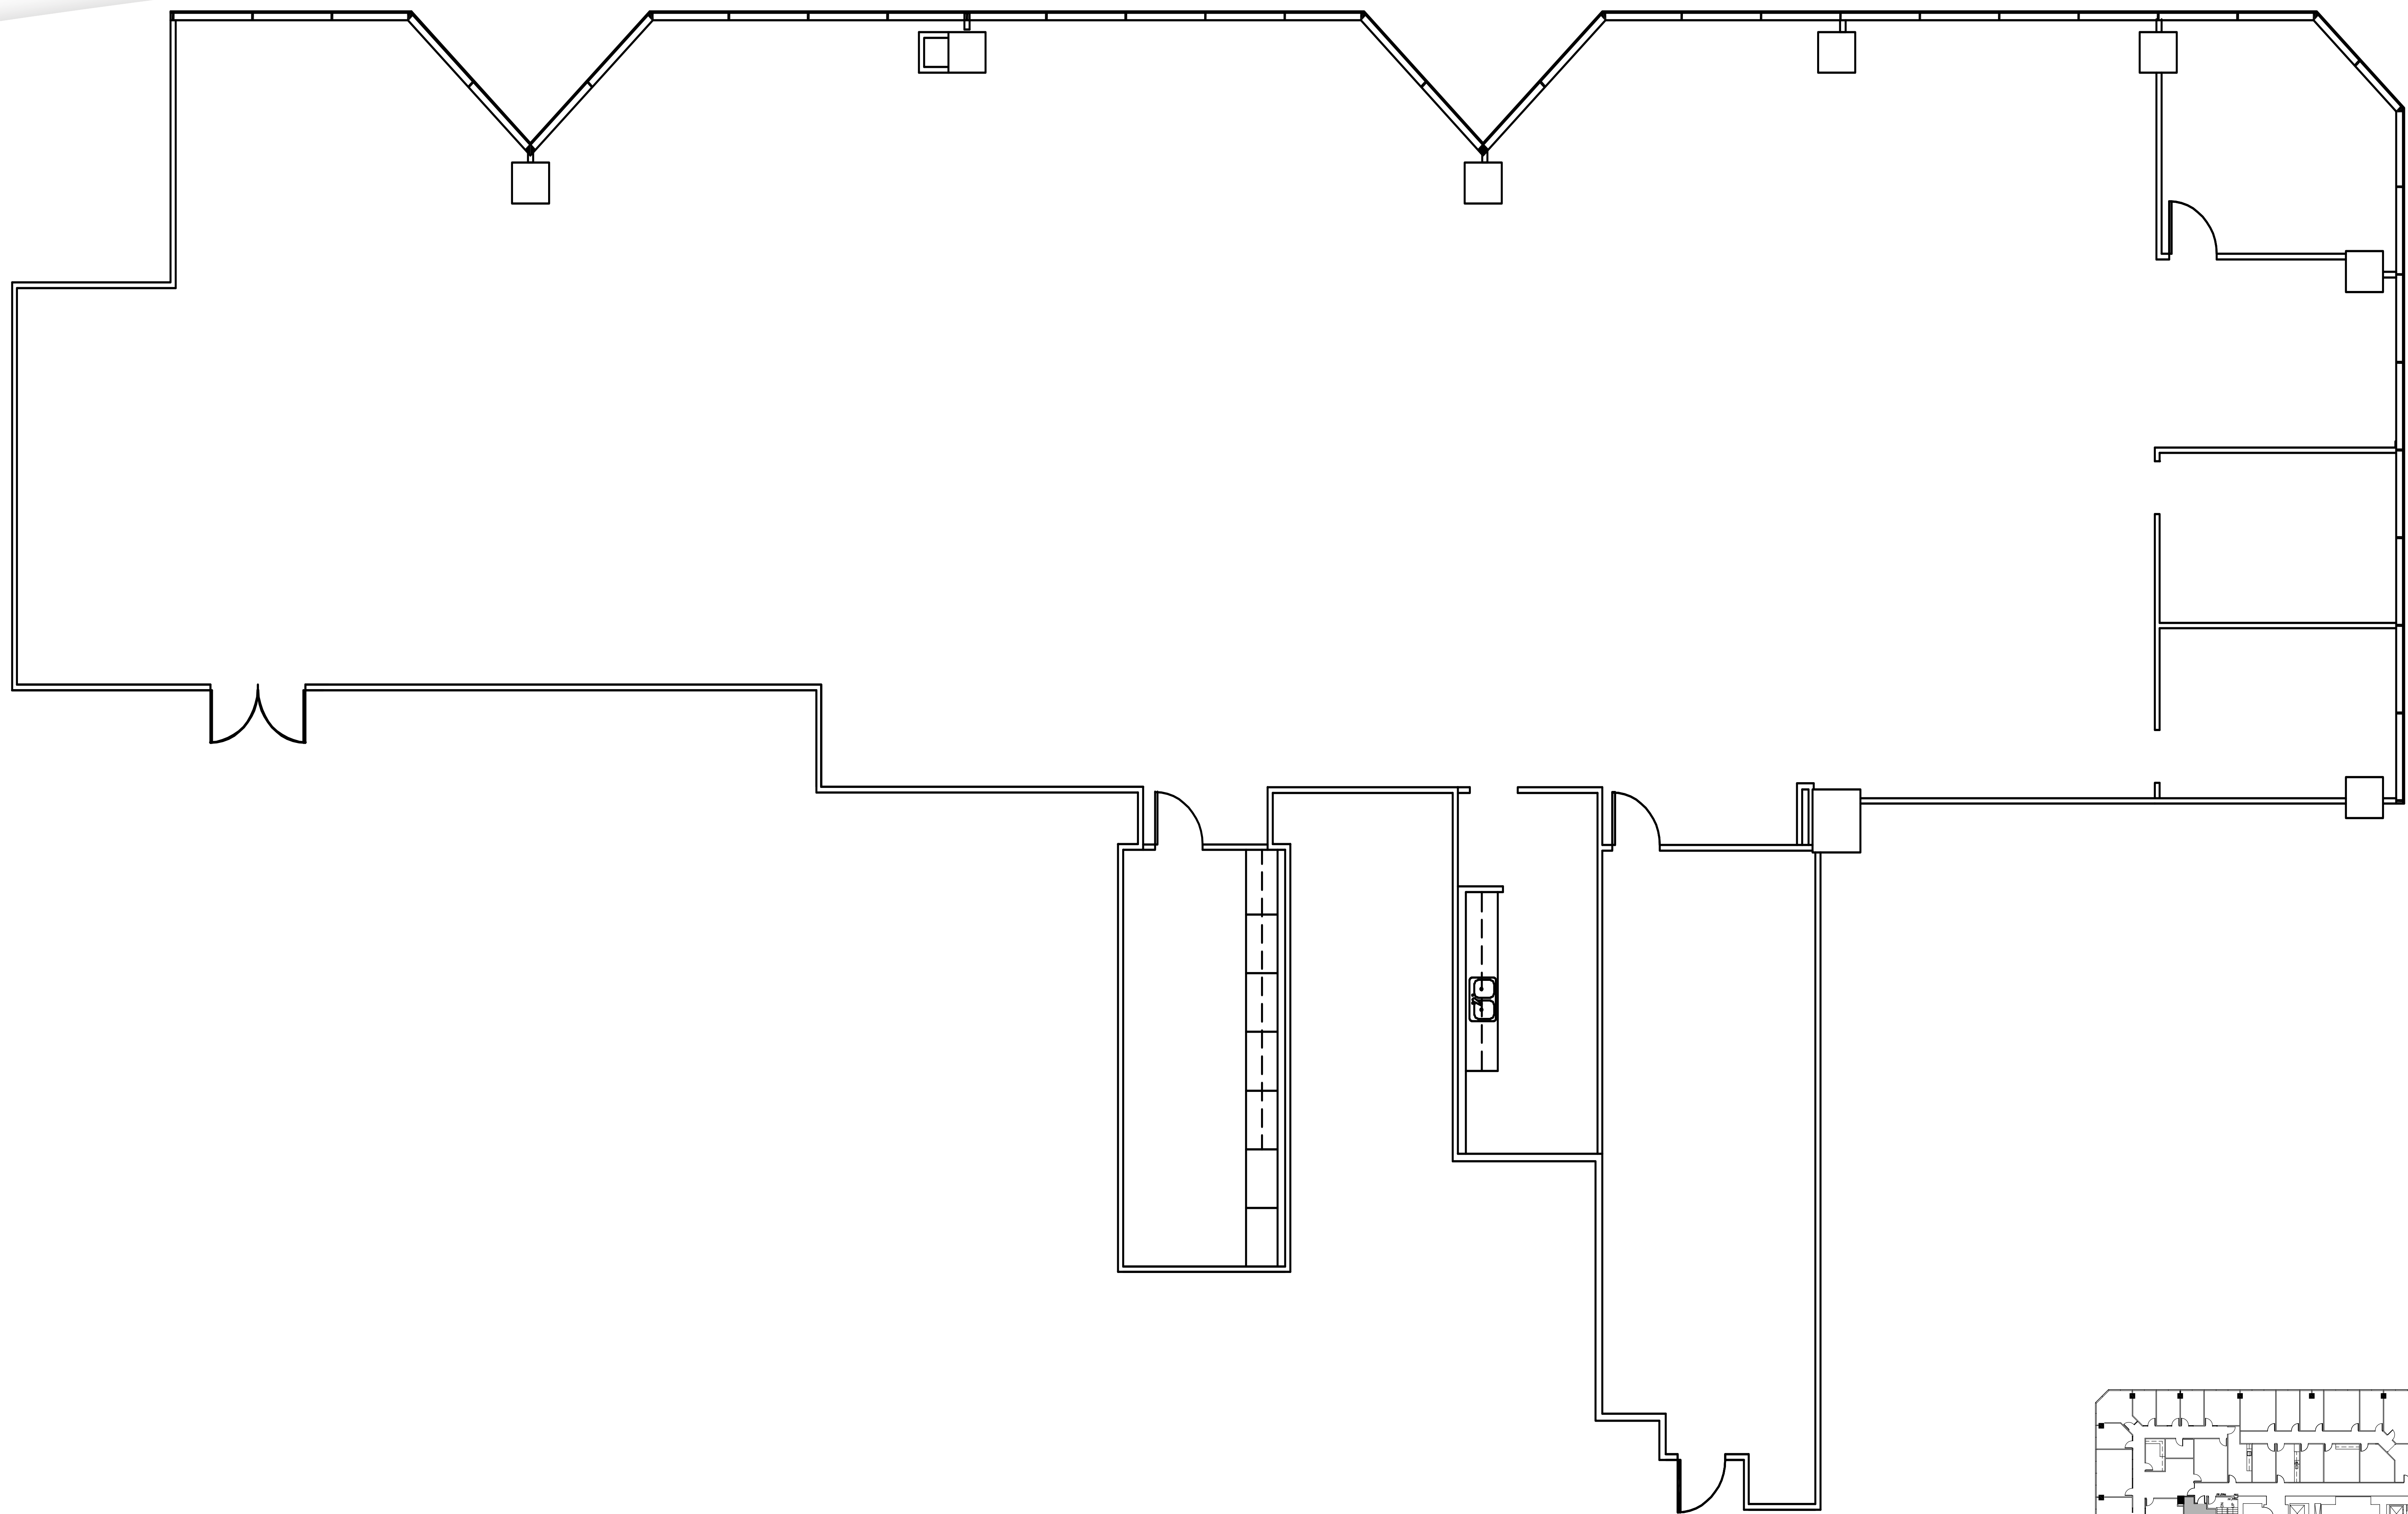

PHOENIX TOWER

AT GREENWAY PLAZA

SUITE 1450 8,625 RSF