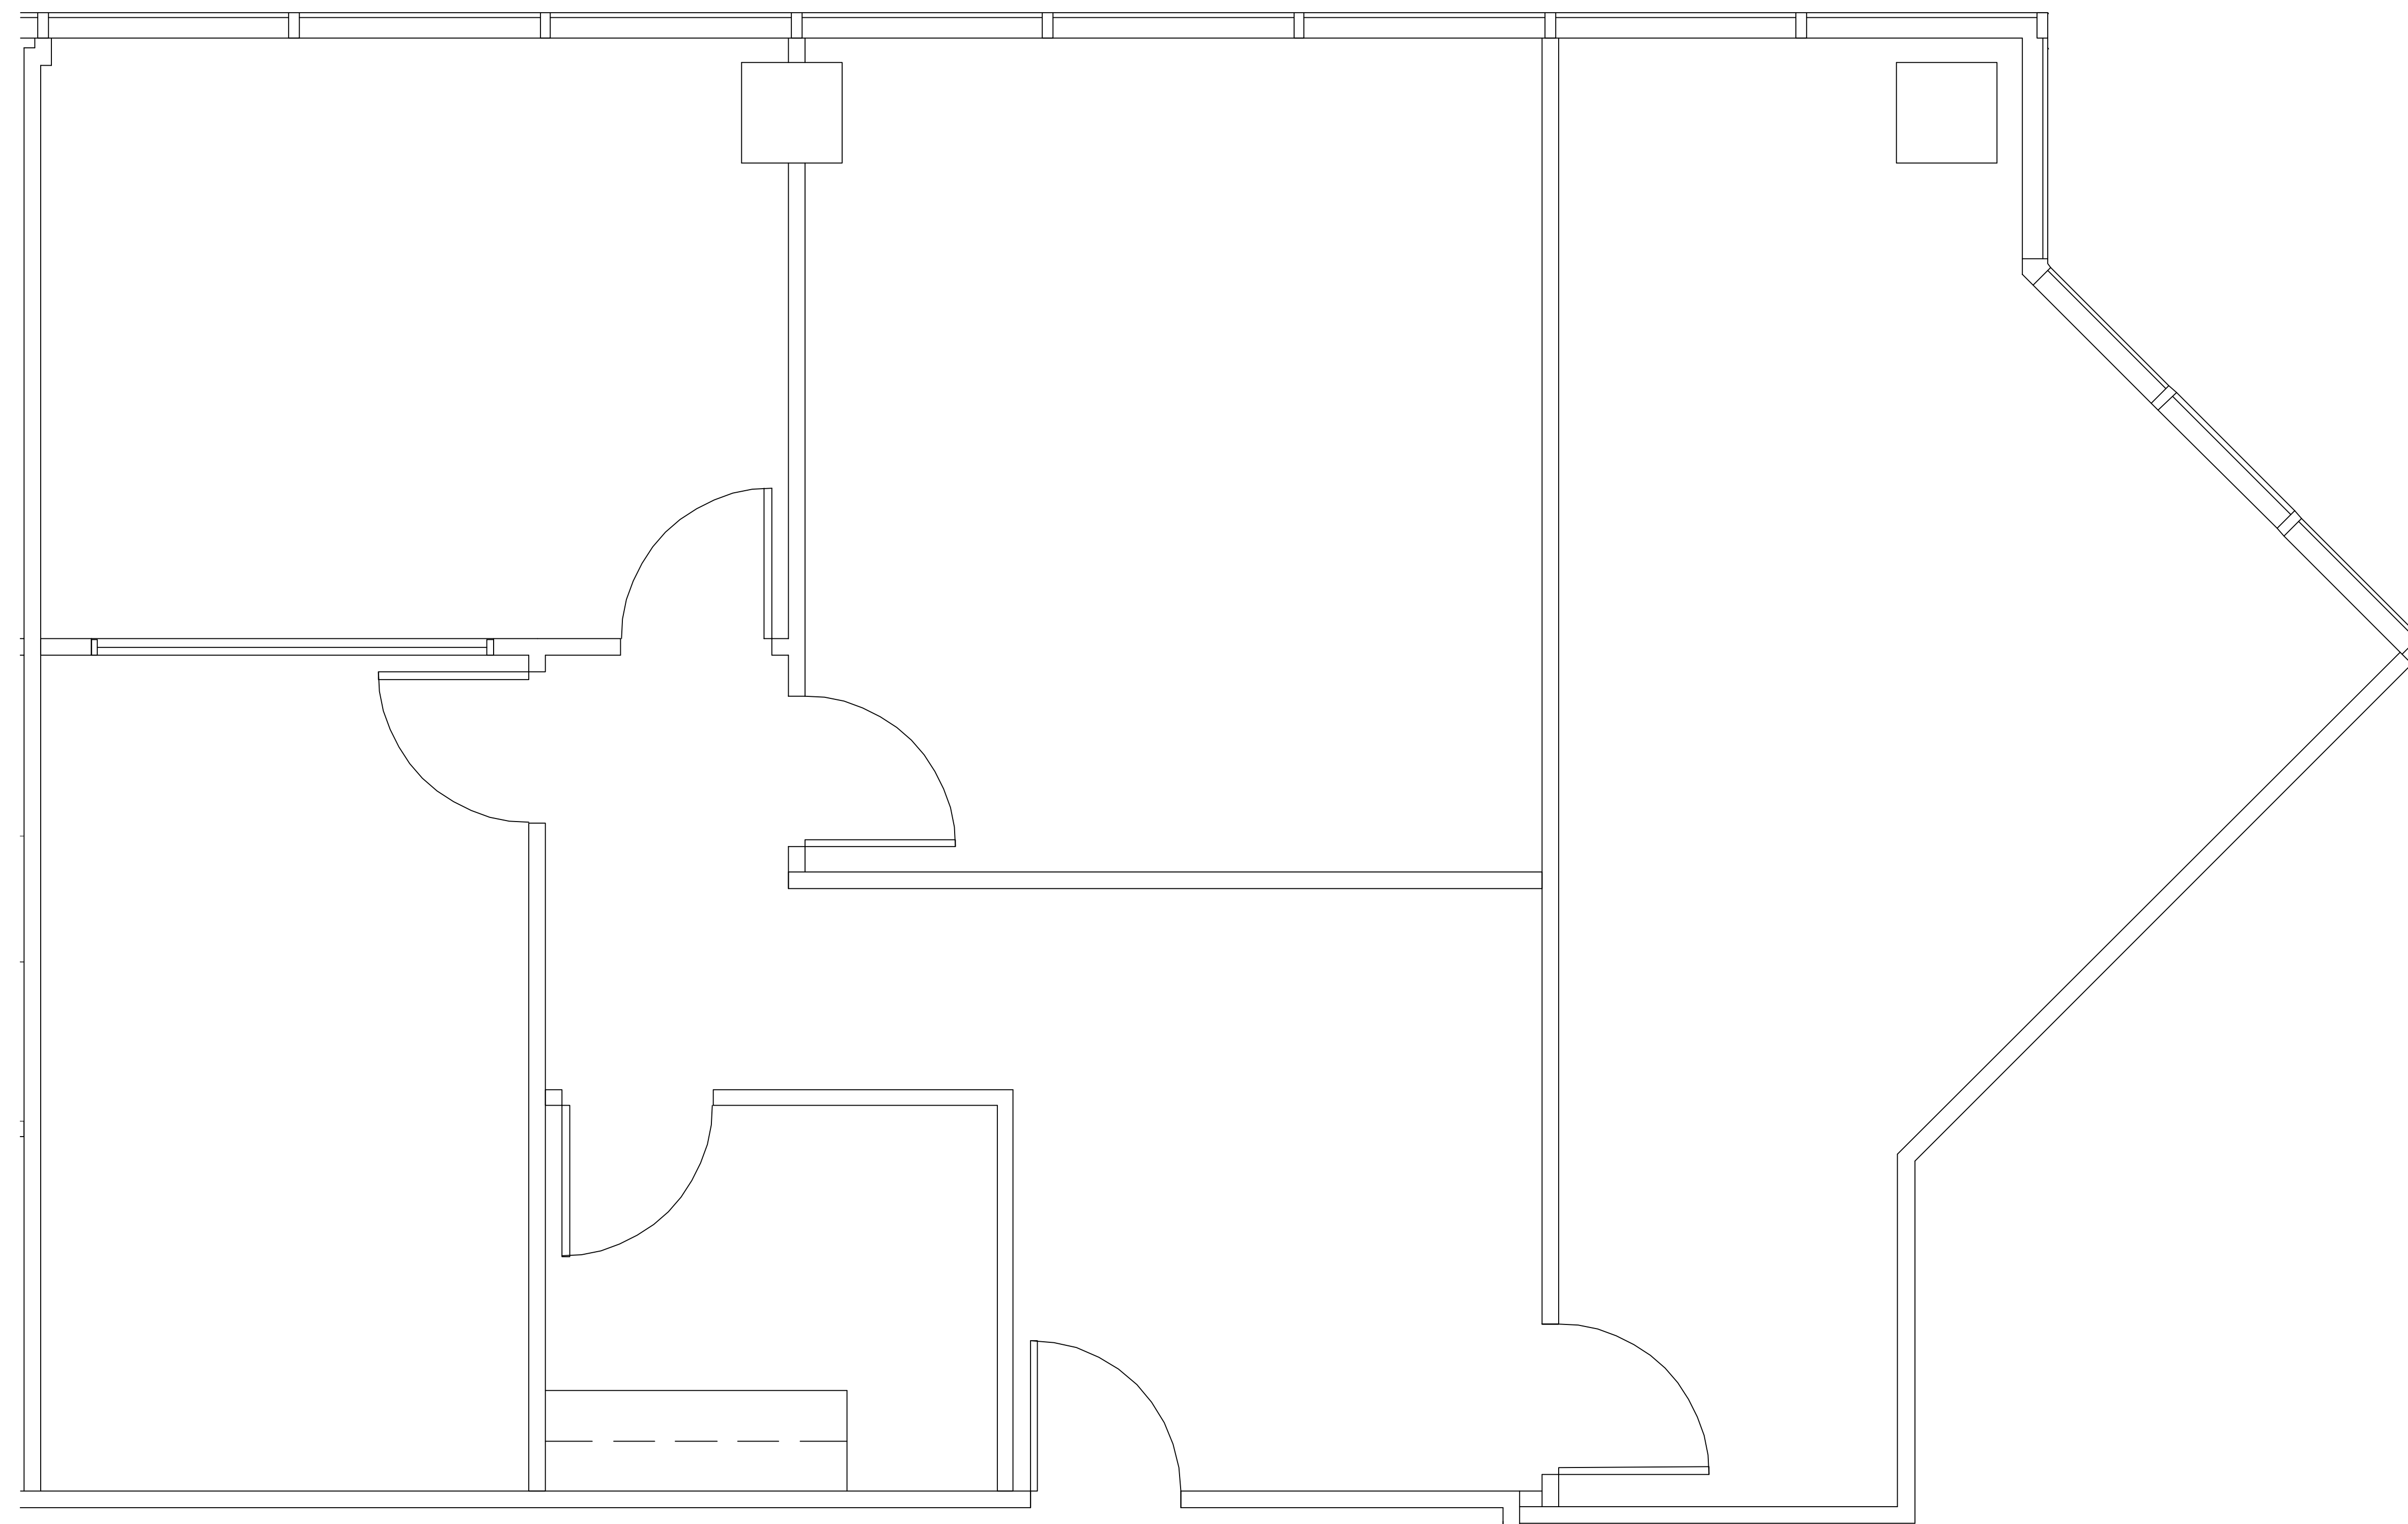

# EIGHT

GREENWAY PLAZA

SUITE 822 1,440 RSF