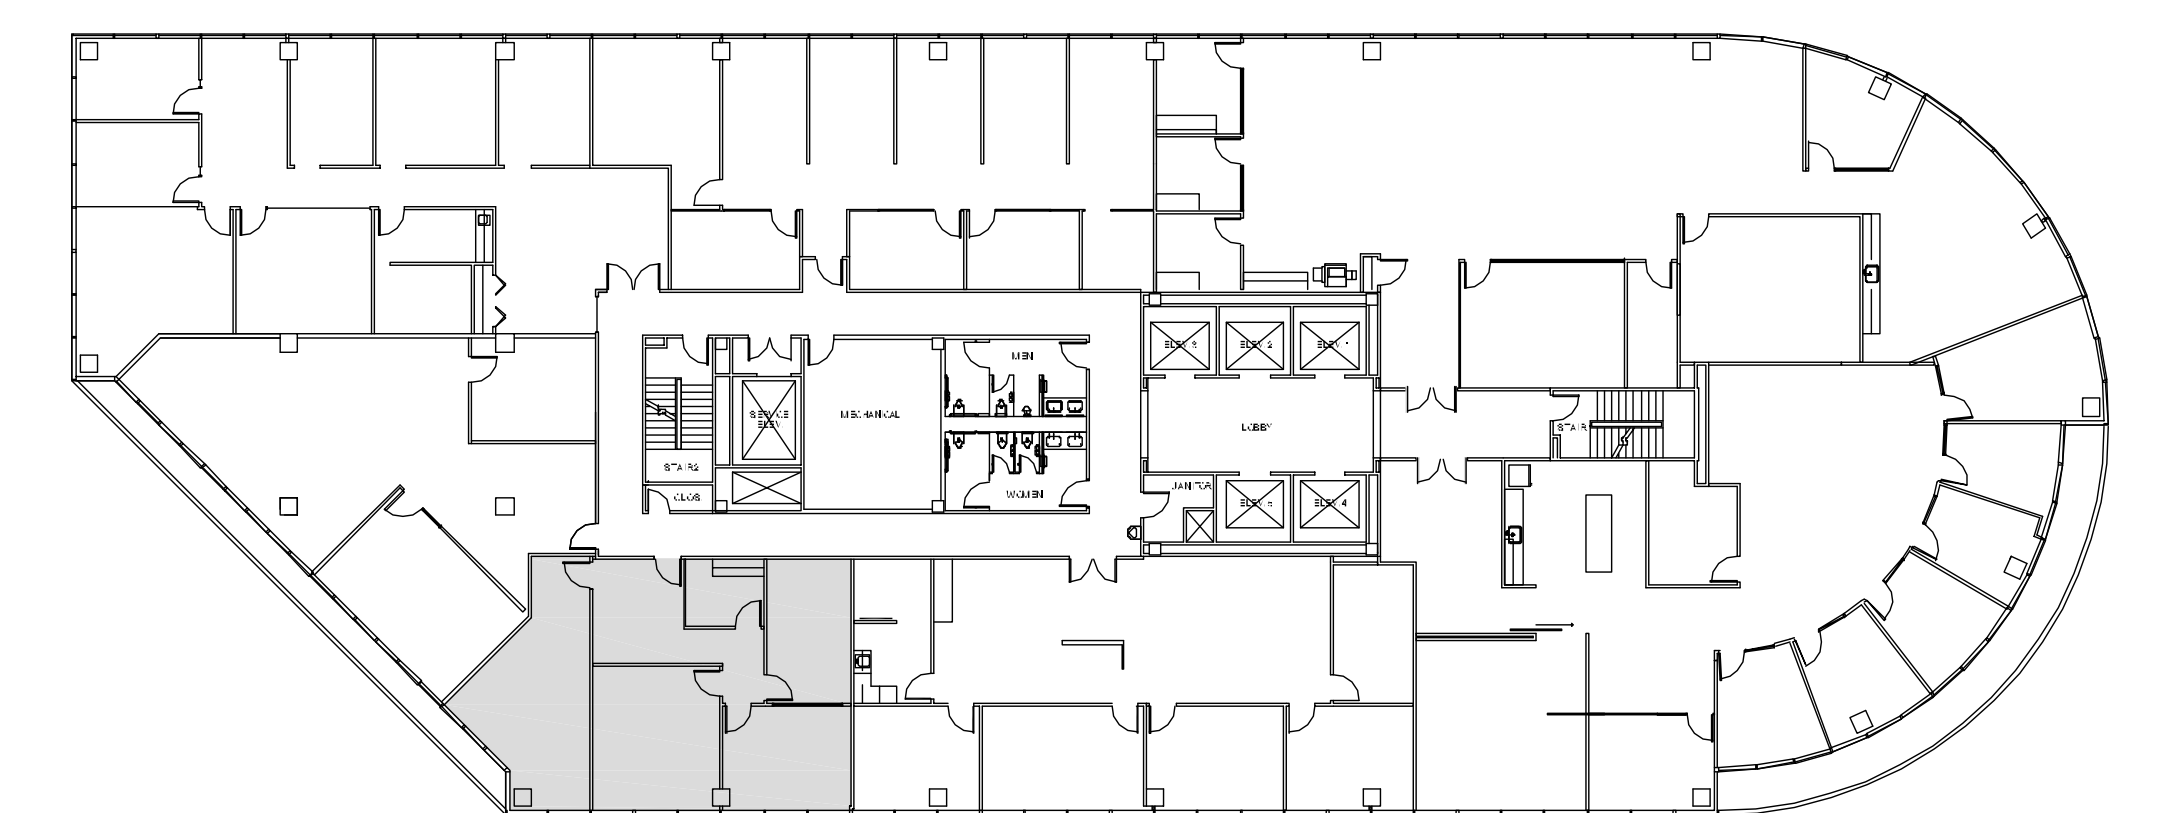

# EIGHT

GREENWAY PLAZA

SUITE 822 1,440 RSF