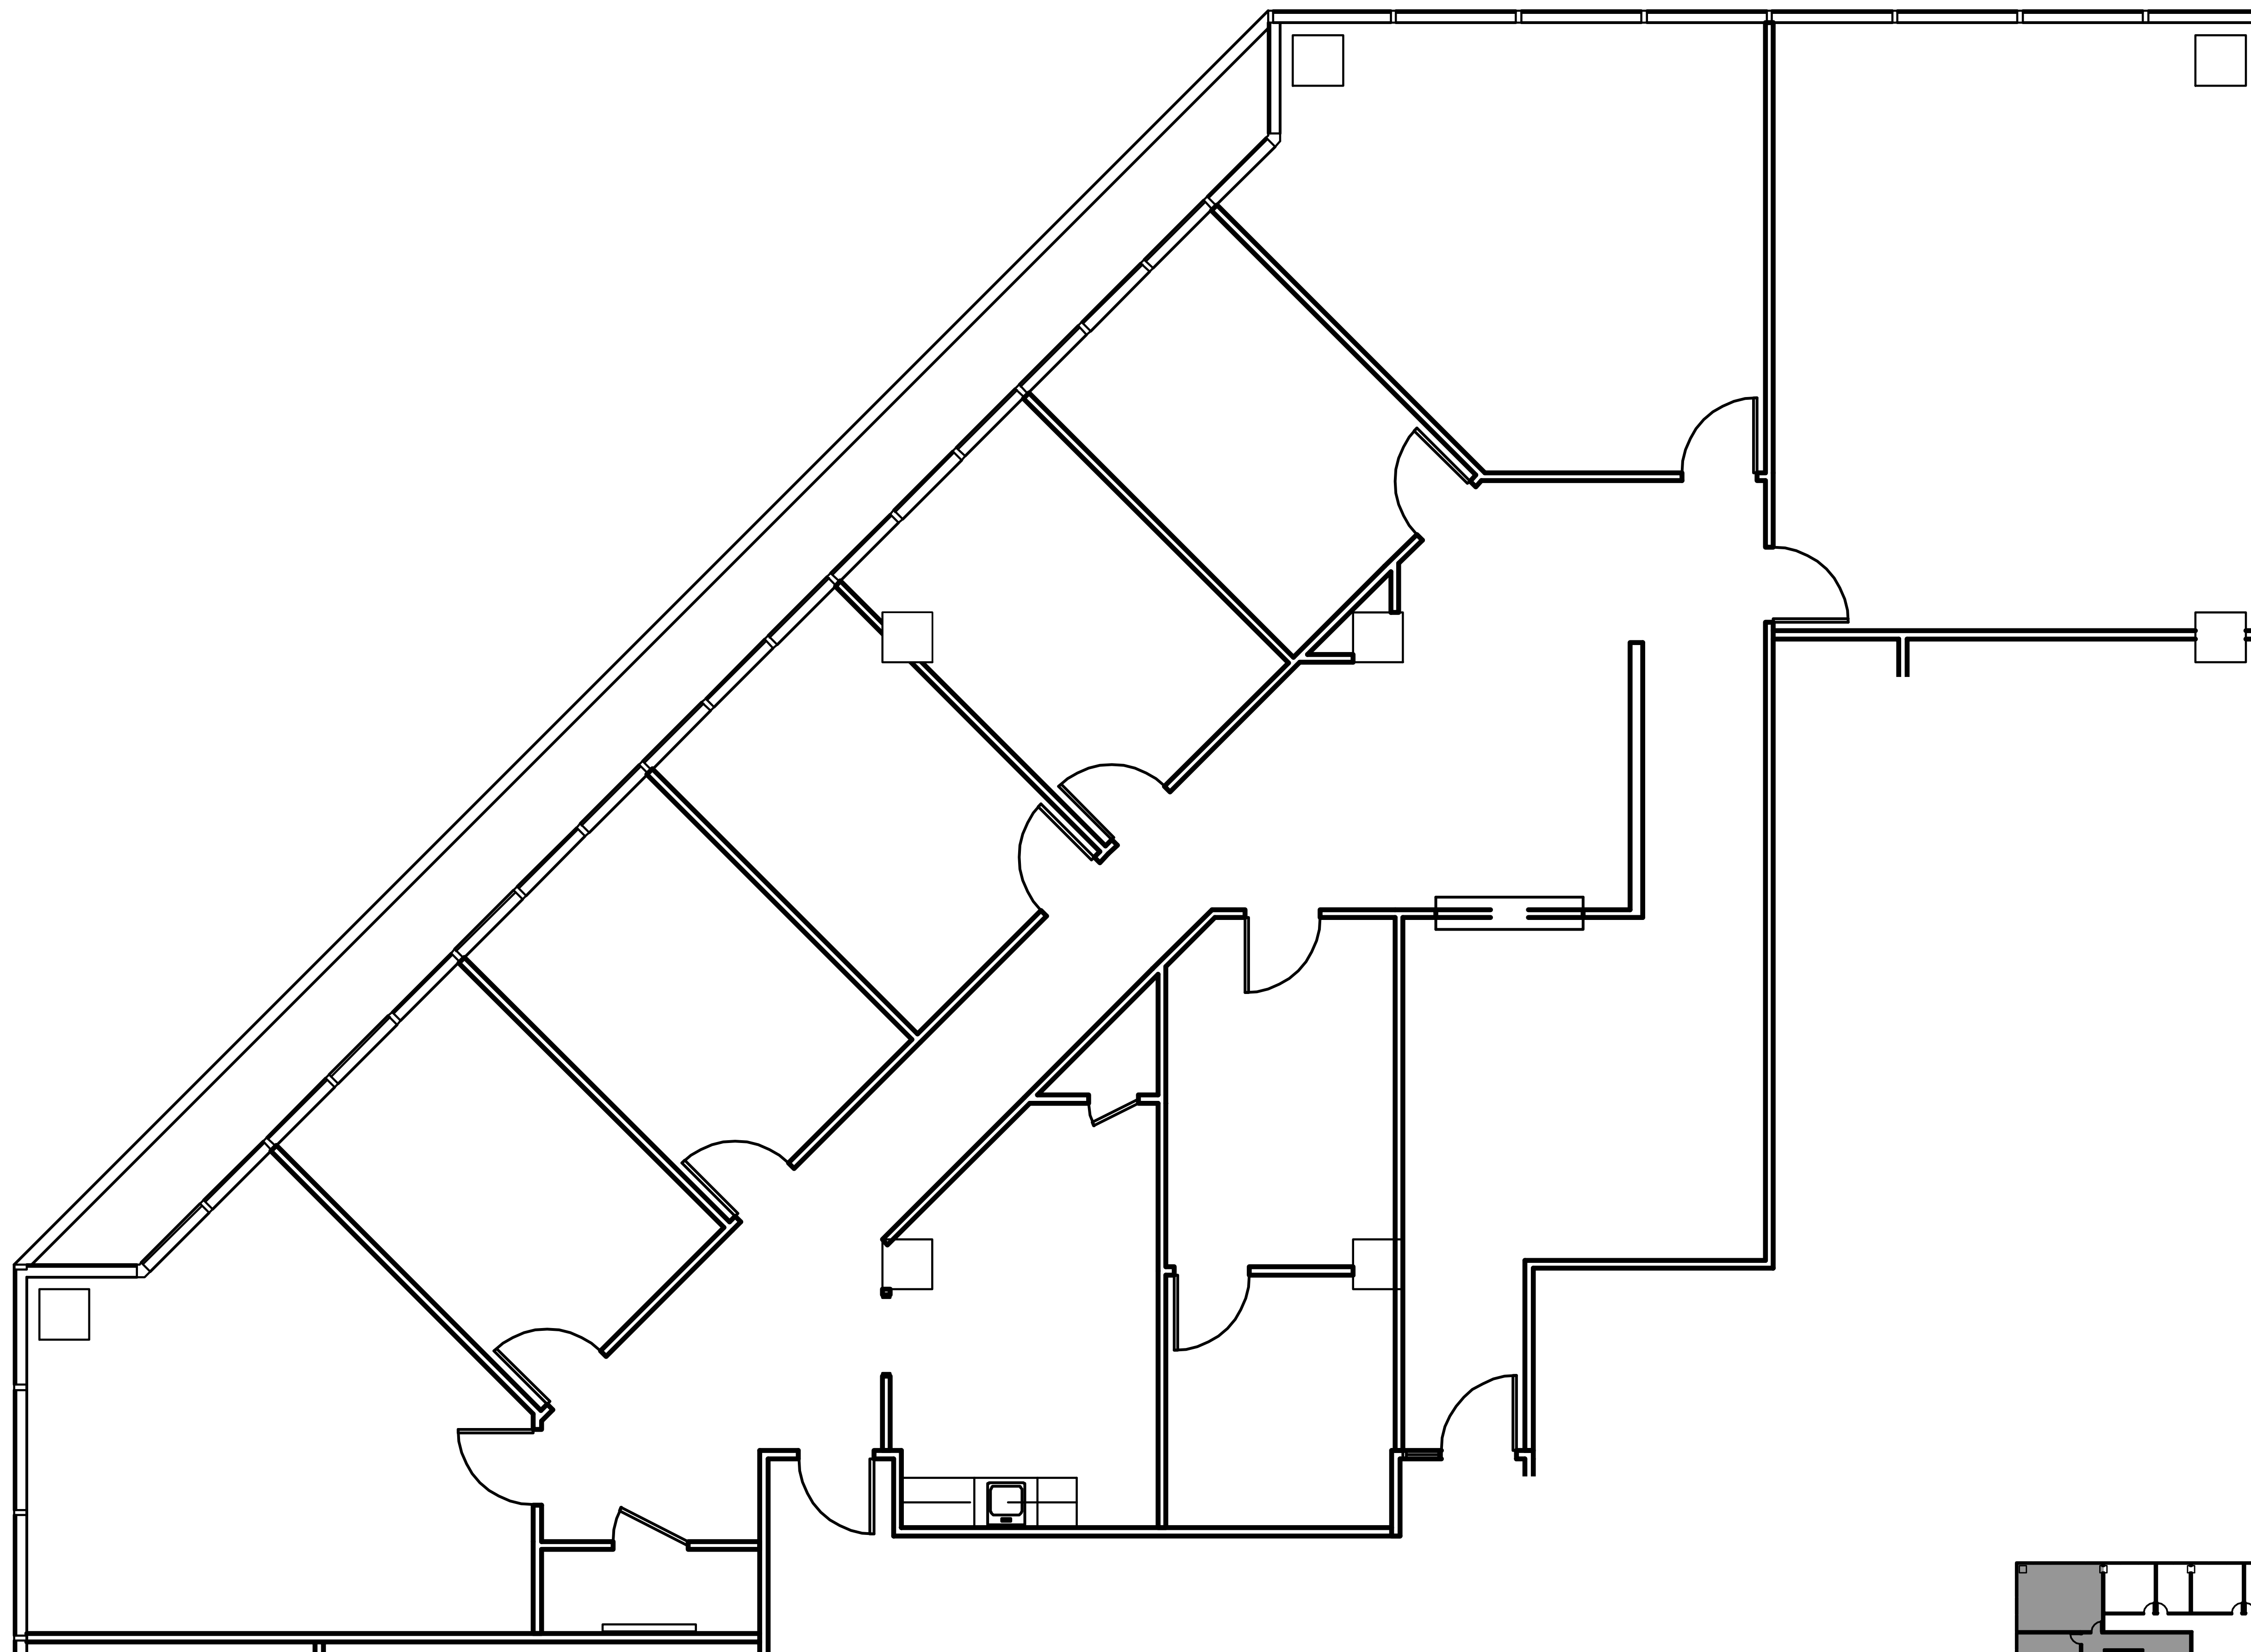

EIGHT

GREENWAY PLAZA

SUITE 930 3,872 RSF

Operated by  PARKWAY 832.308.6055 | pky.com