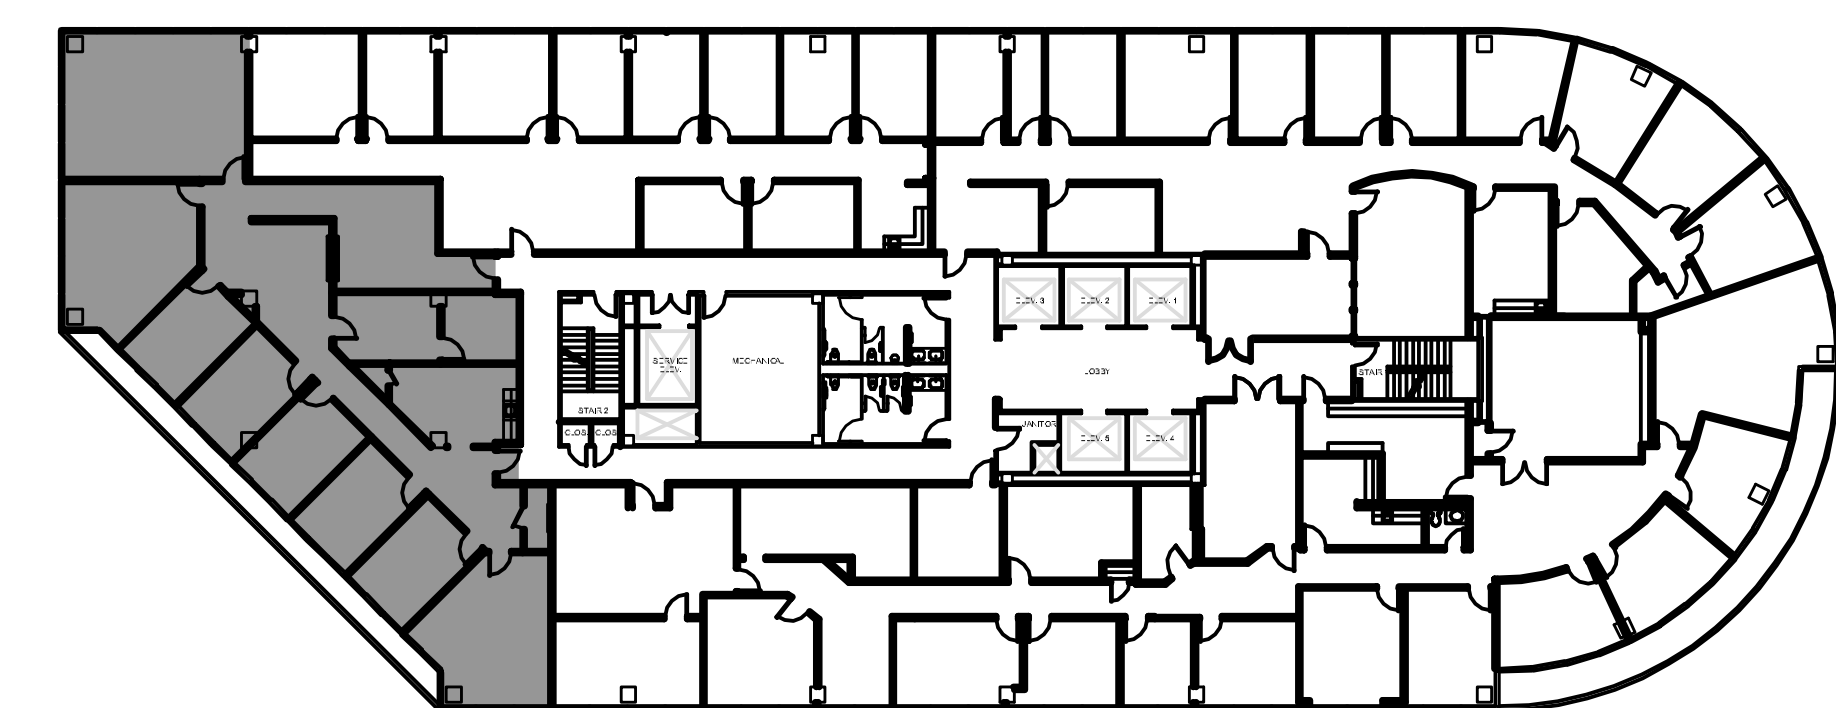

EIGHT

GREENWAY PLAZA

SUITE 930 3,872 RSF

Operated by  PARKWAY 832.308.6055 | pky.com