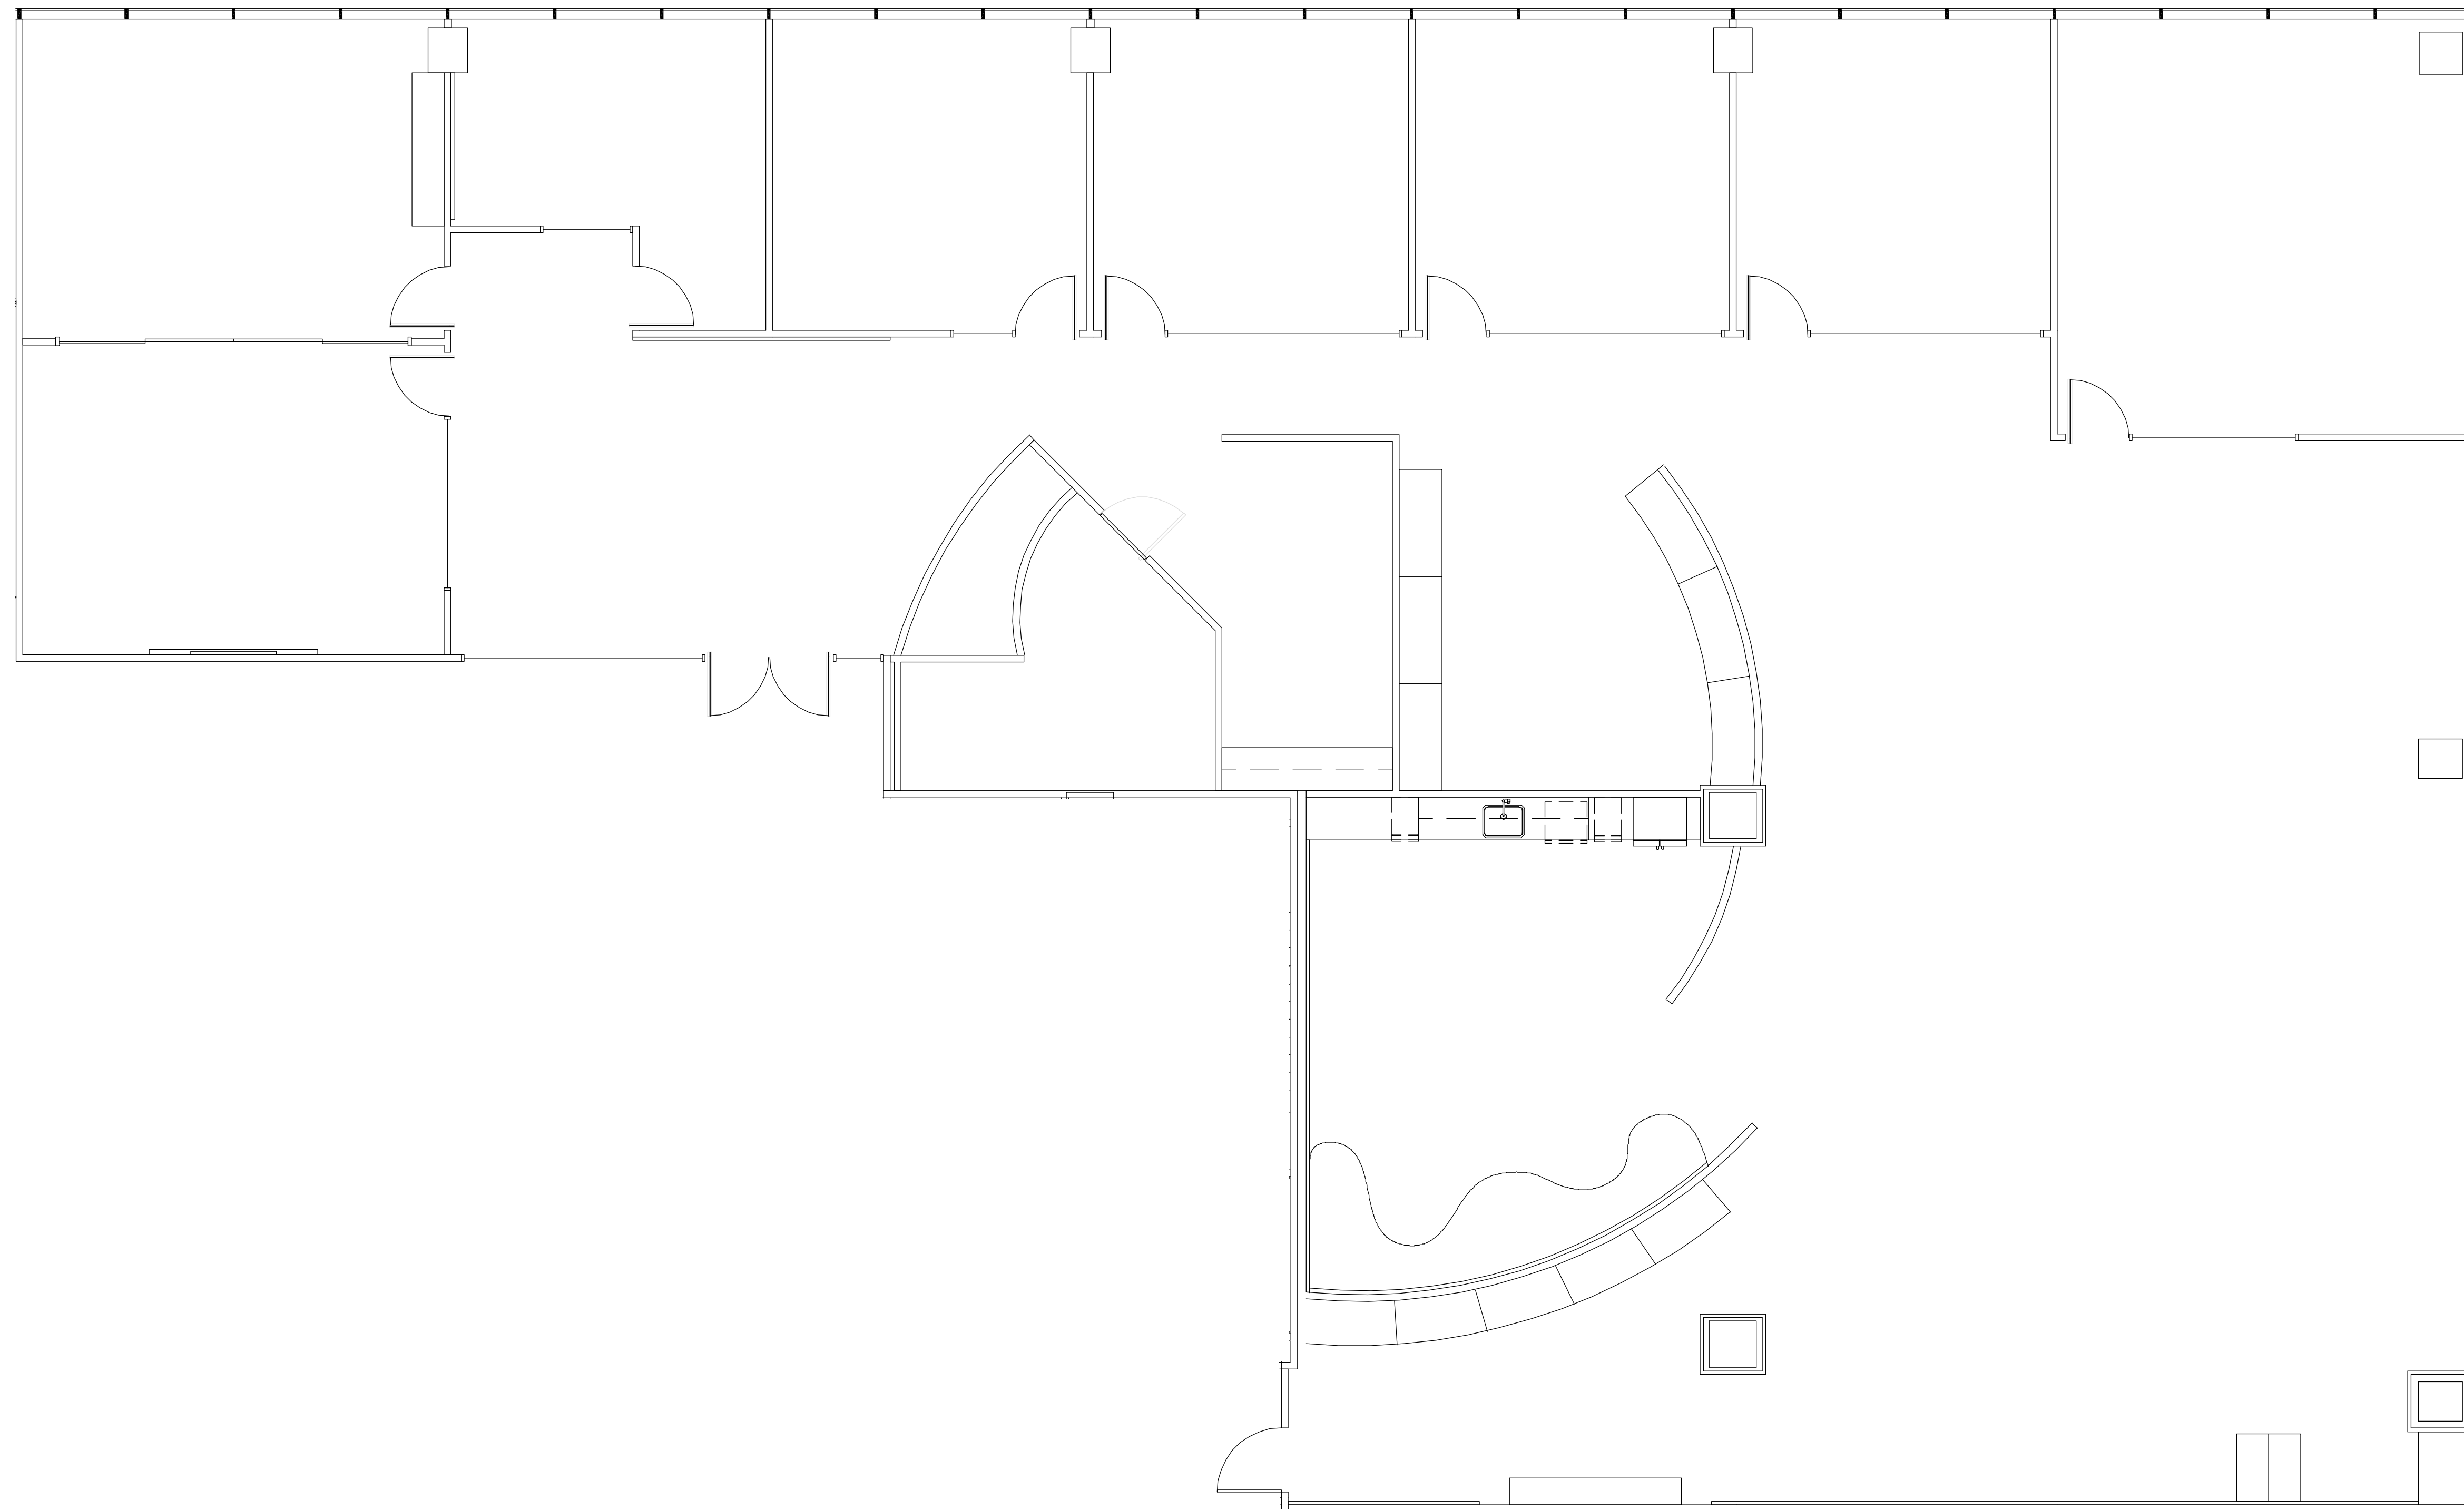

NINE

GREENWAY PLAZA

SUITE 850 6,852 RSF

NORTH