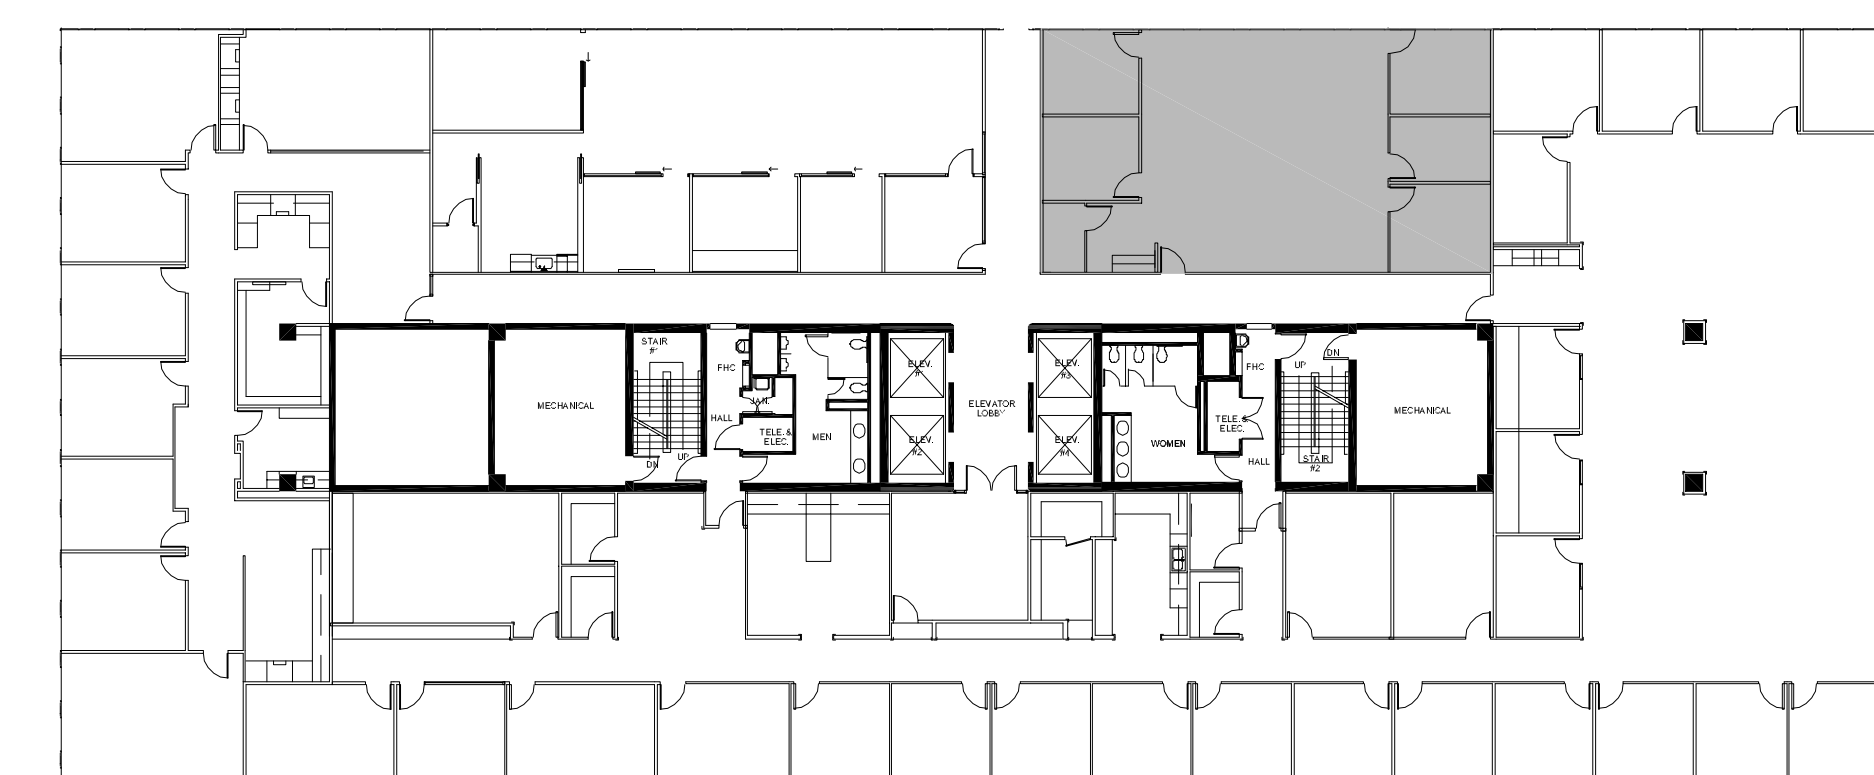

ONE

GREENWAY PLAZA

SUITE 250 1,890 RSF

Operated by  PARKWAY 832.308.6055 | pky.com