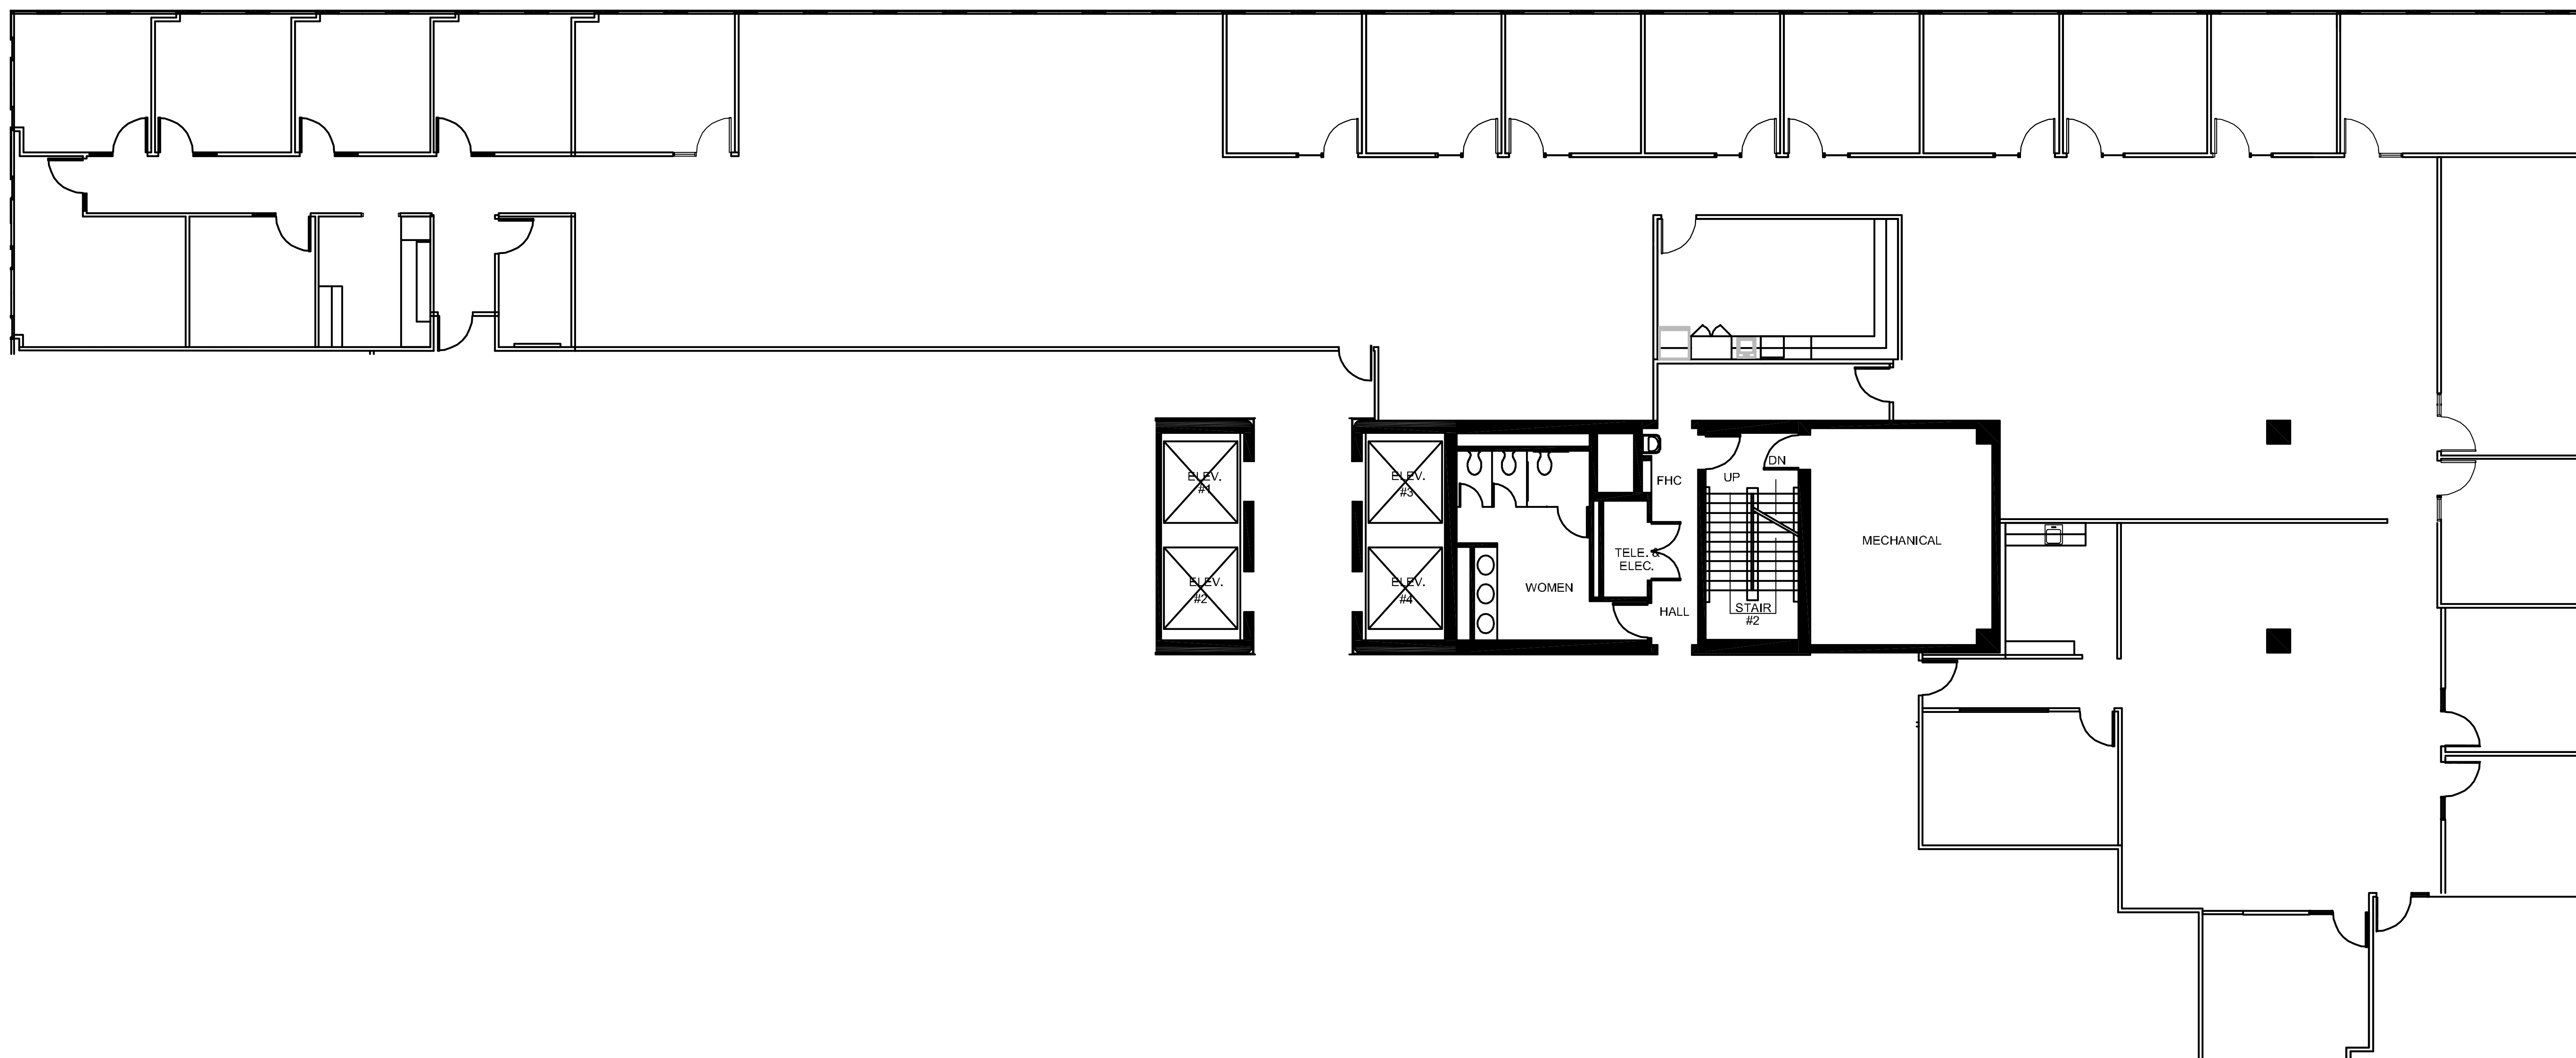

ONE

GREENWAY PLAZA

SUITE 425 11,281 RSF

Operated by  PARKWAY 832.308.6055 | pky.com