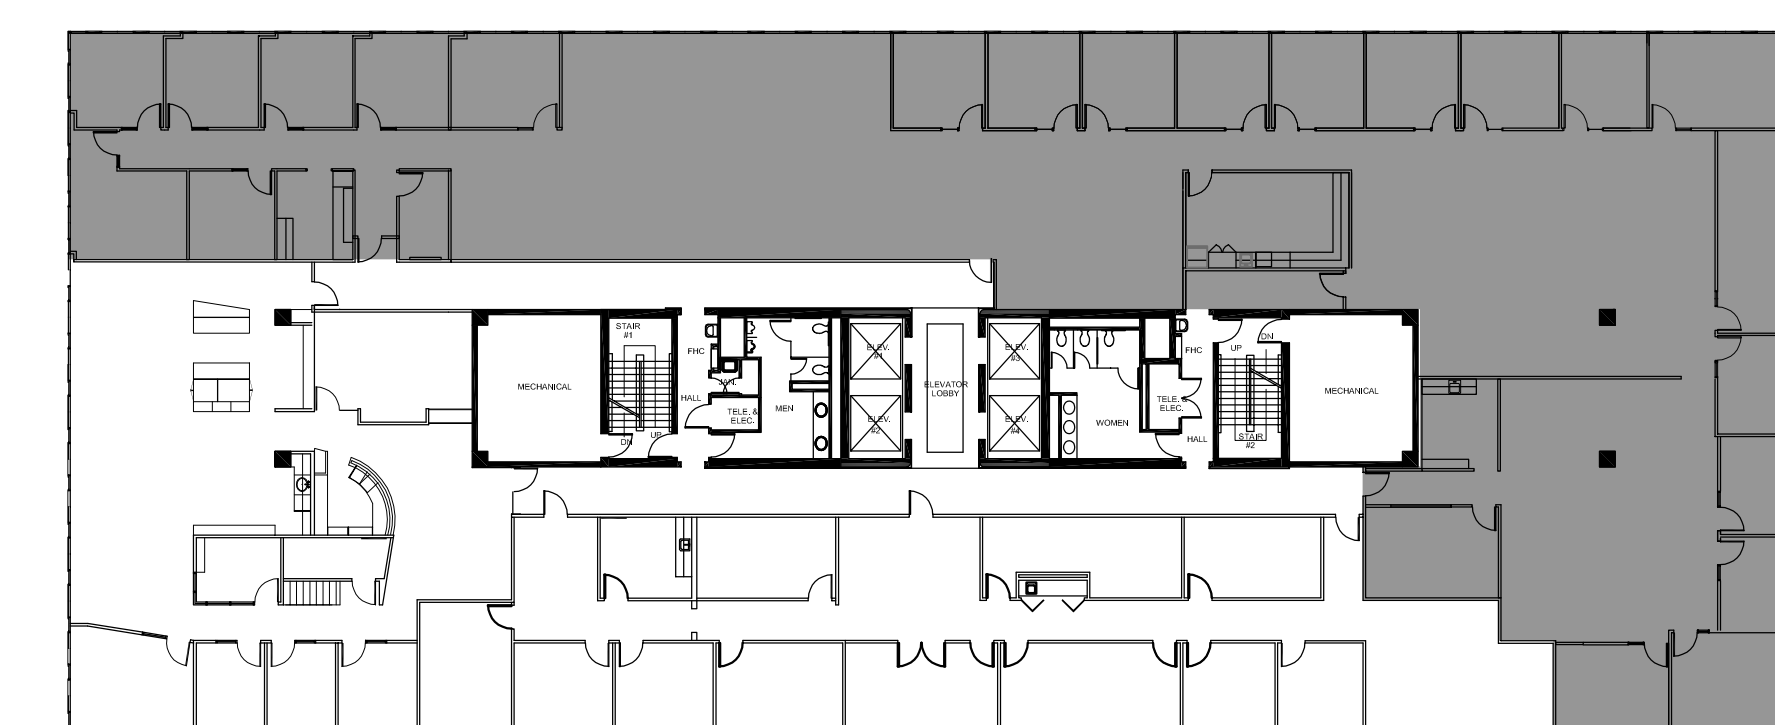

ONE

GREENWAY PLAZA

SUITE 425 11,281 RSF

Operated by  PARKWAY 832.308.6055 | pky.com