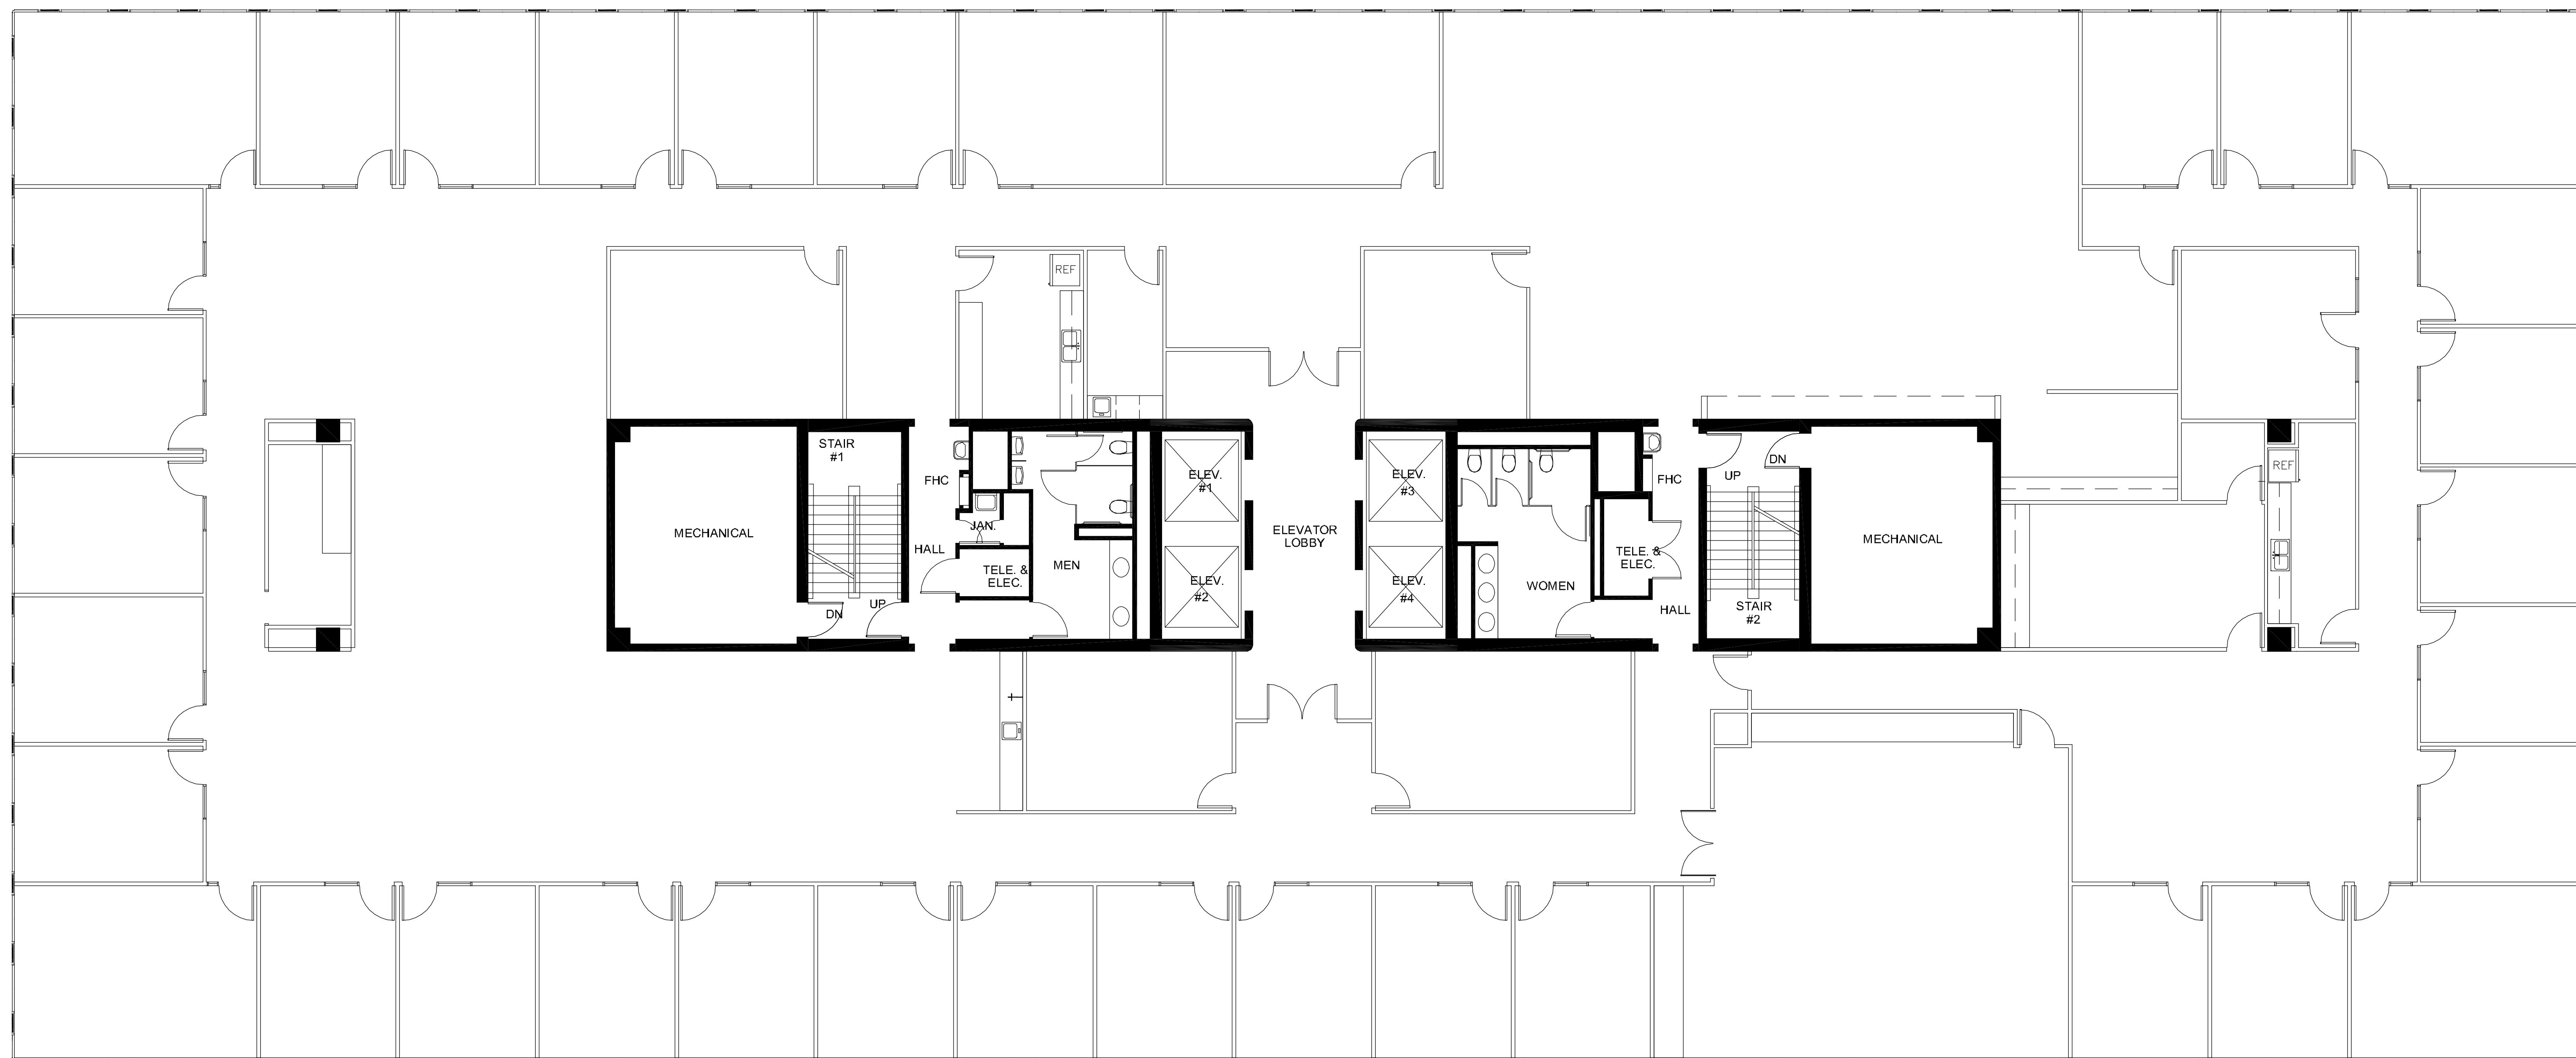

ONE

GREENWAY PLAZA

SUITE 500 19,603 RSF

Operated by  PARKWAY 832.308.6055 | pky.com