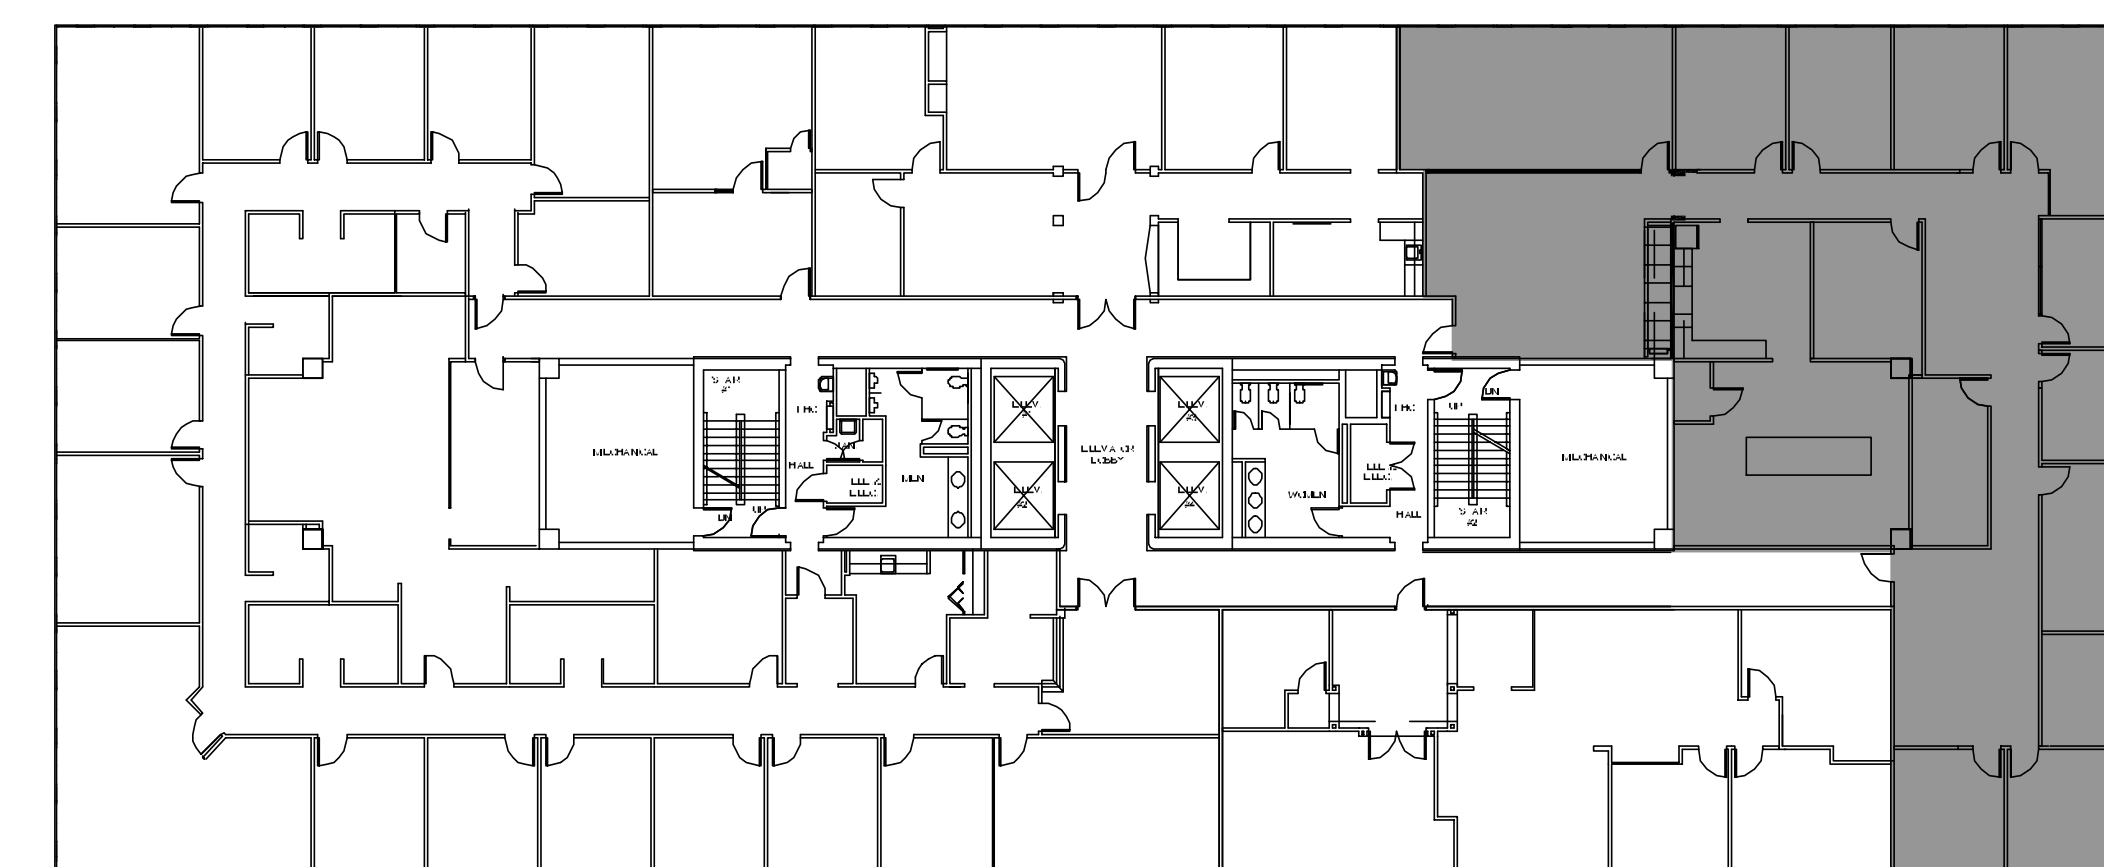

ONE

GREENWAY PLAZA

SUITE 725 5,808 RSF