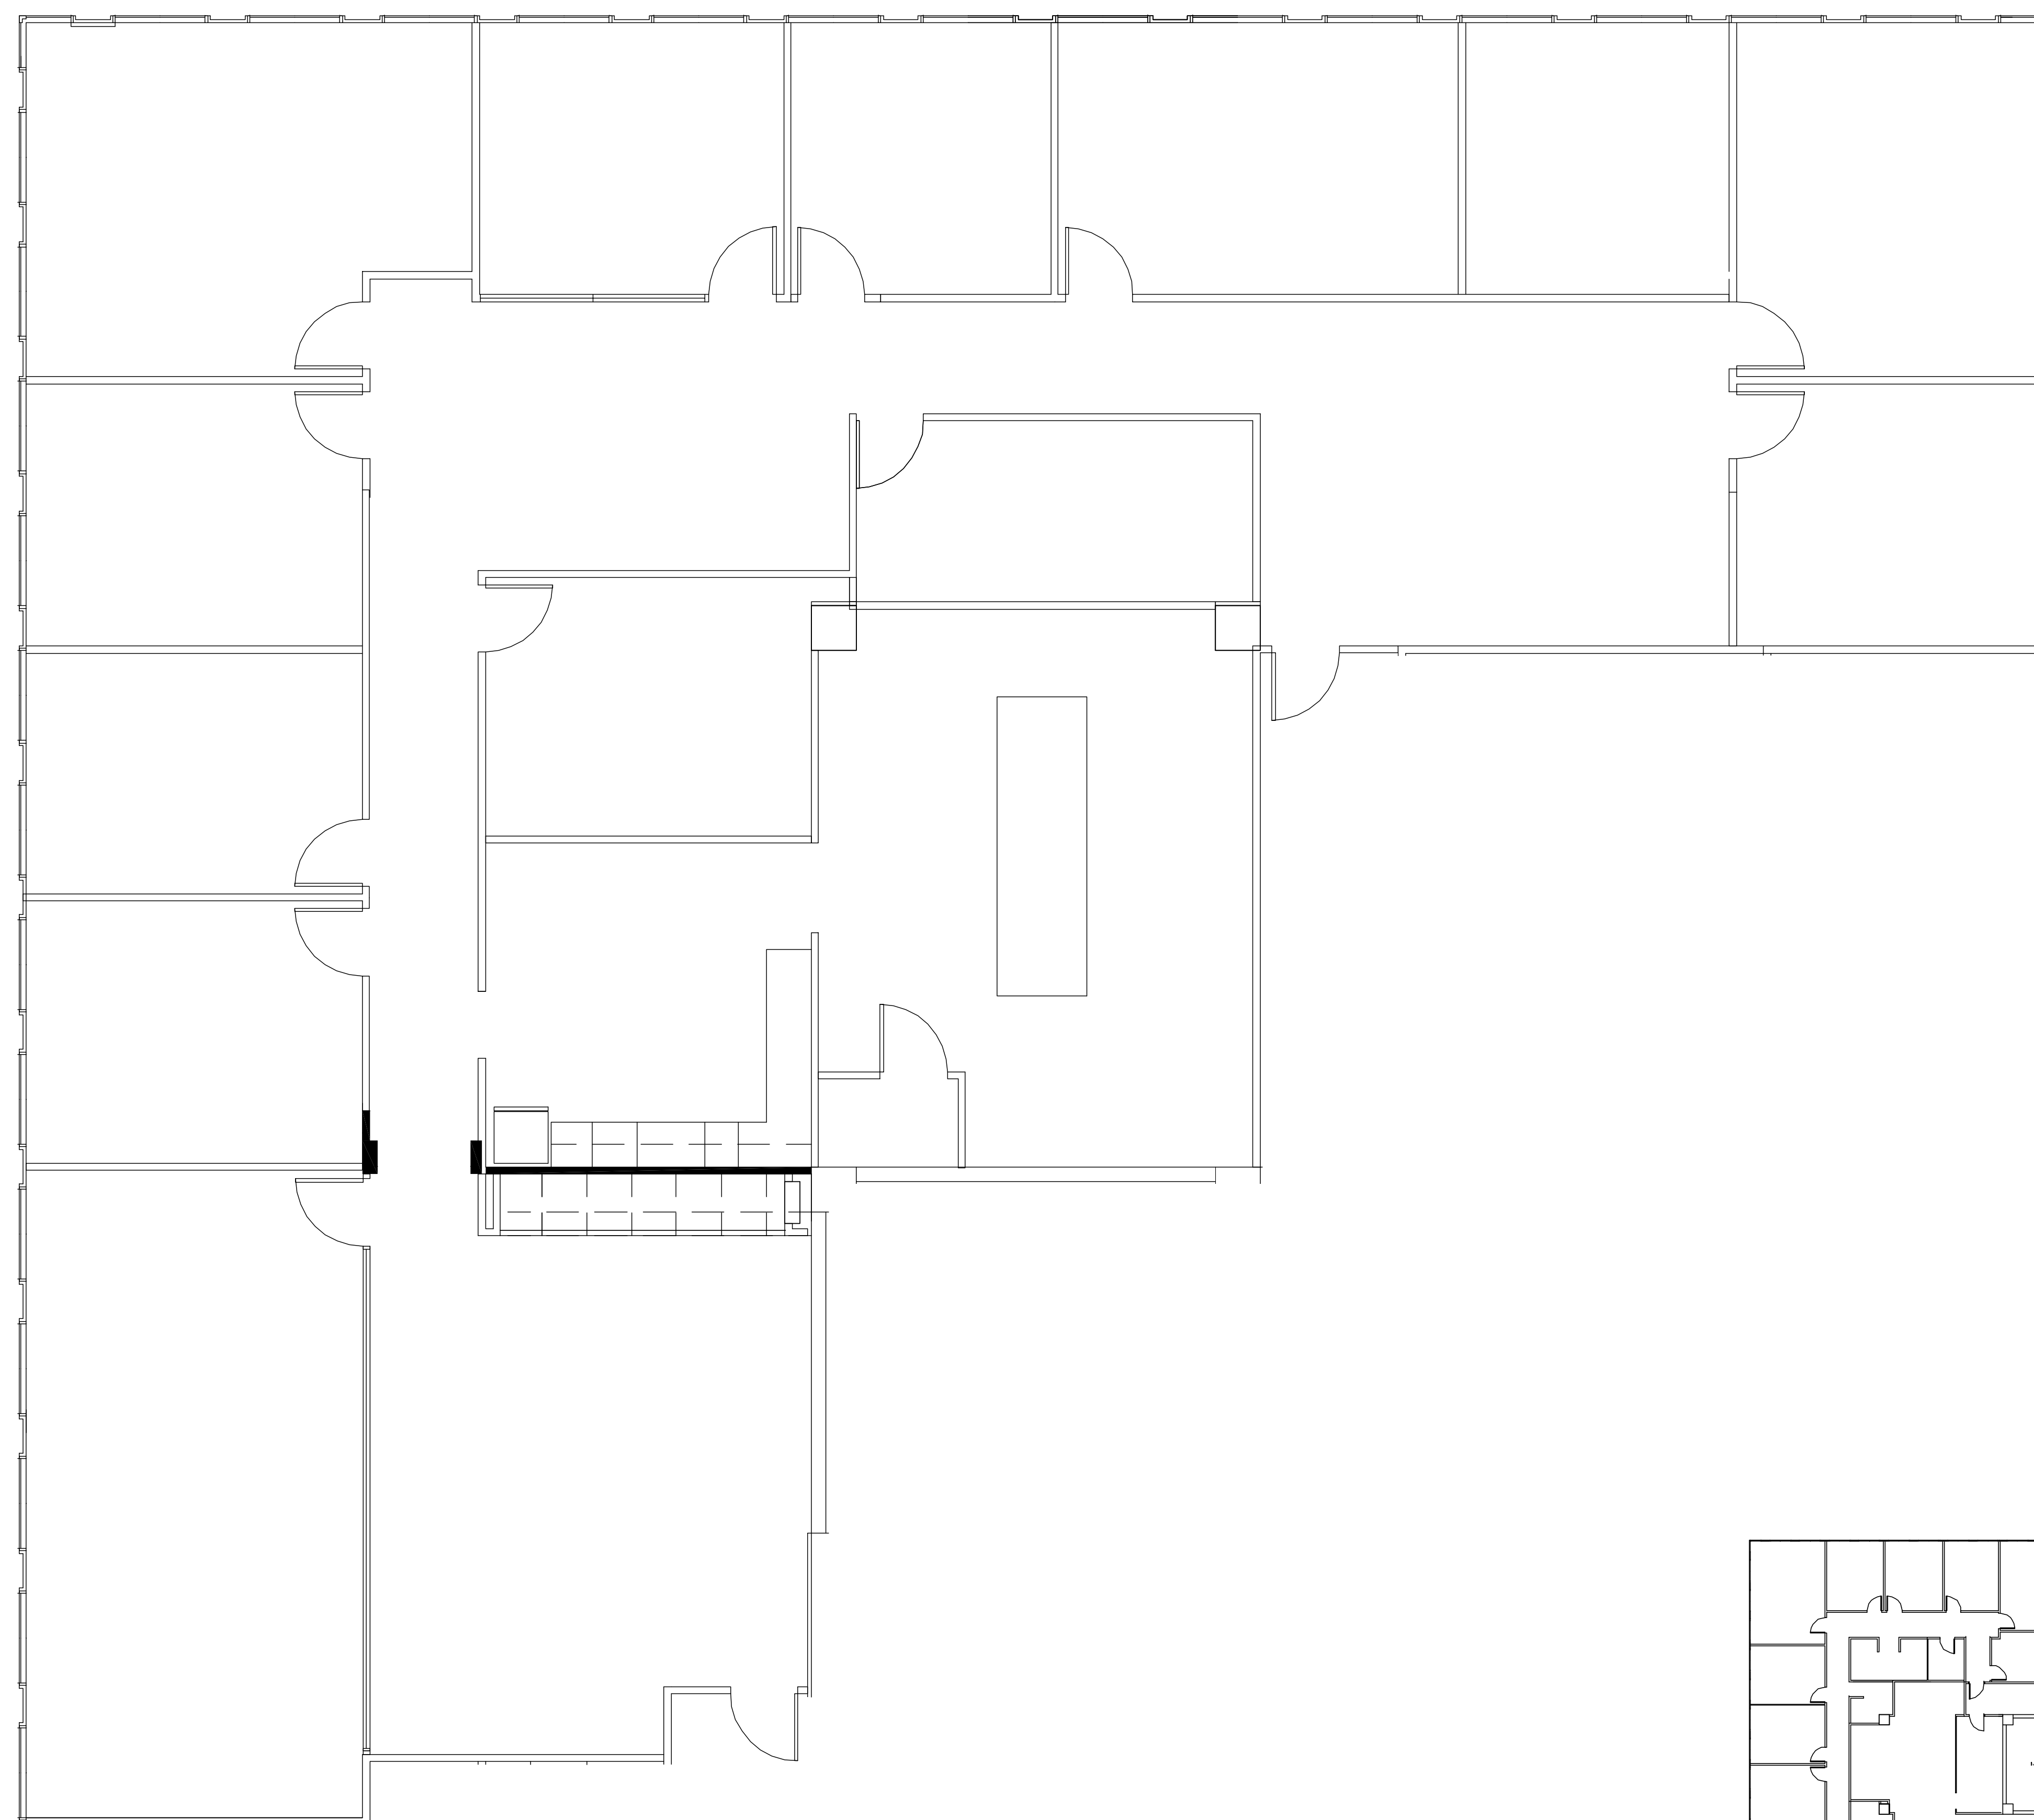

ONE

GREENWAY PLAZA

SUITE 725 5,808 RSF