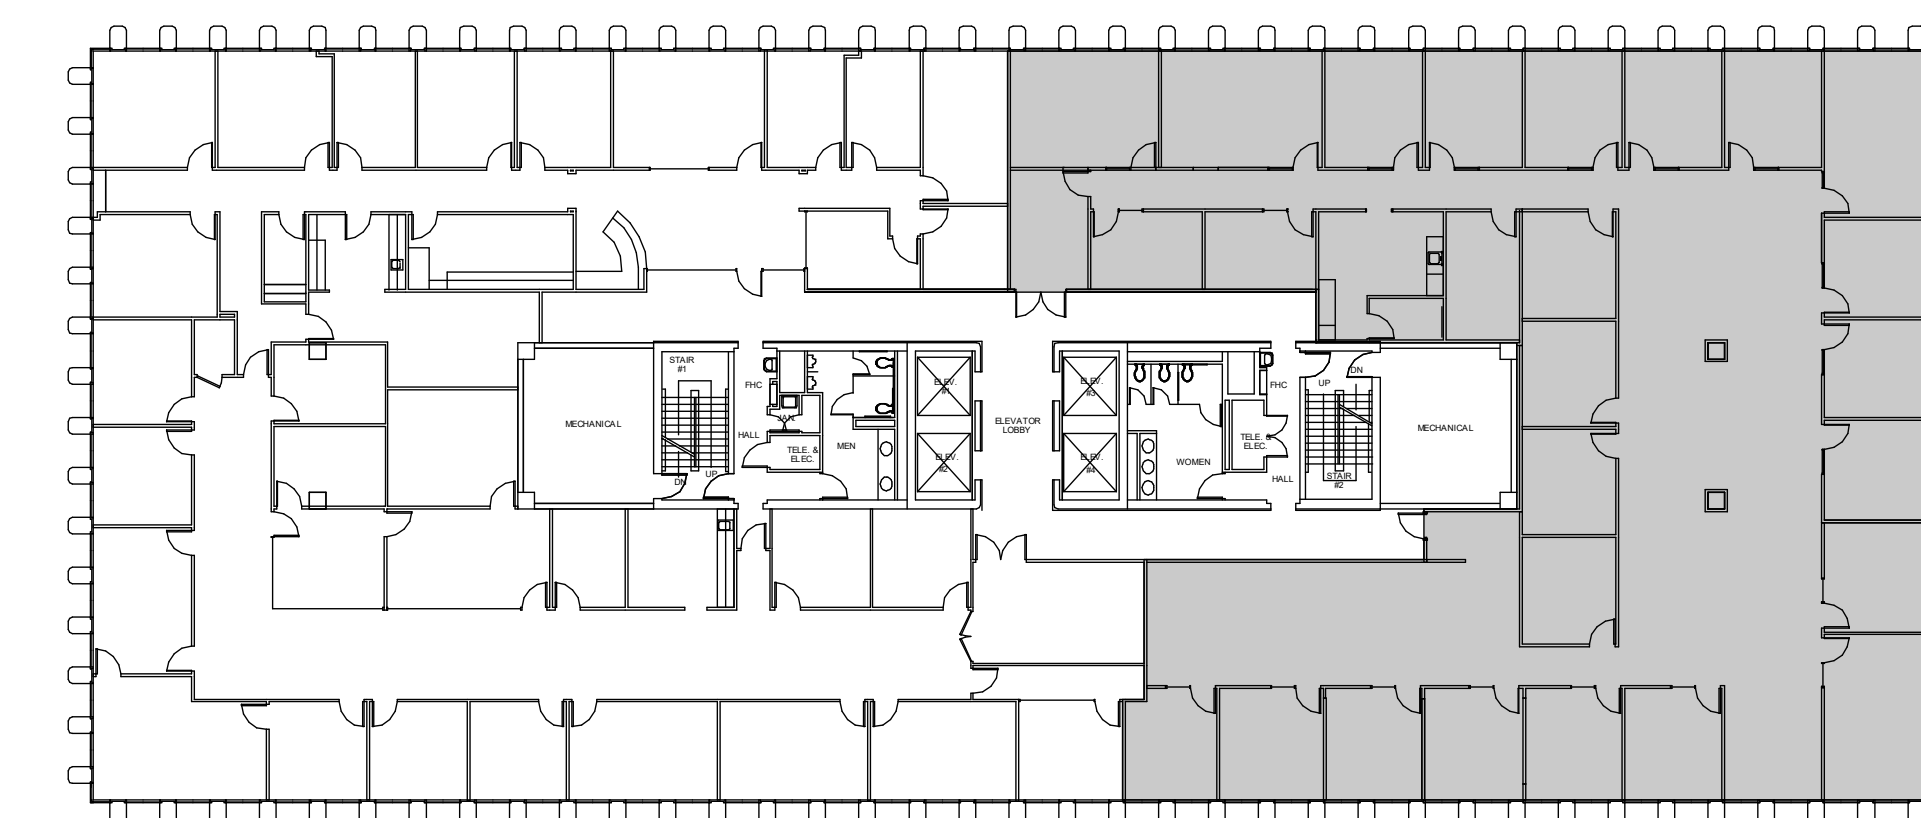

ONE

GREENWAY PLAZA

SUITE 950 9,354 RSF

Operated by  PARKWAY 832.308.6055 | pky.com