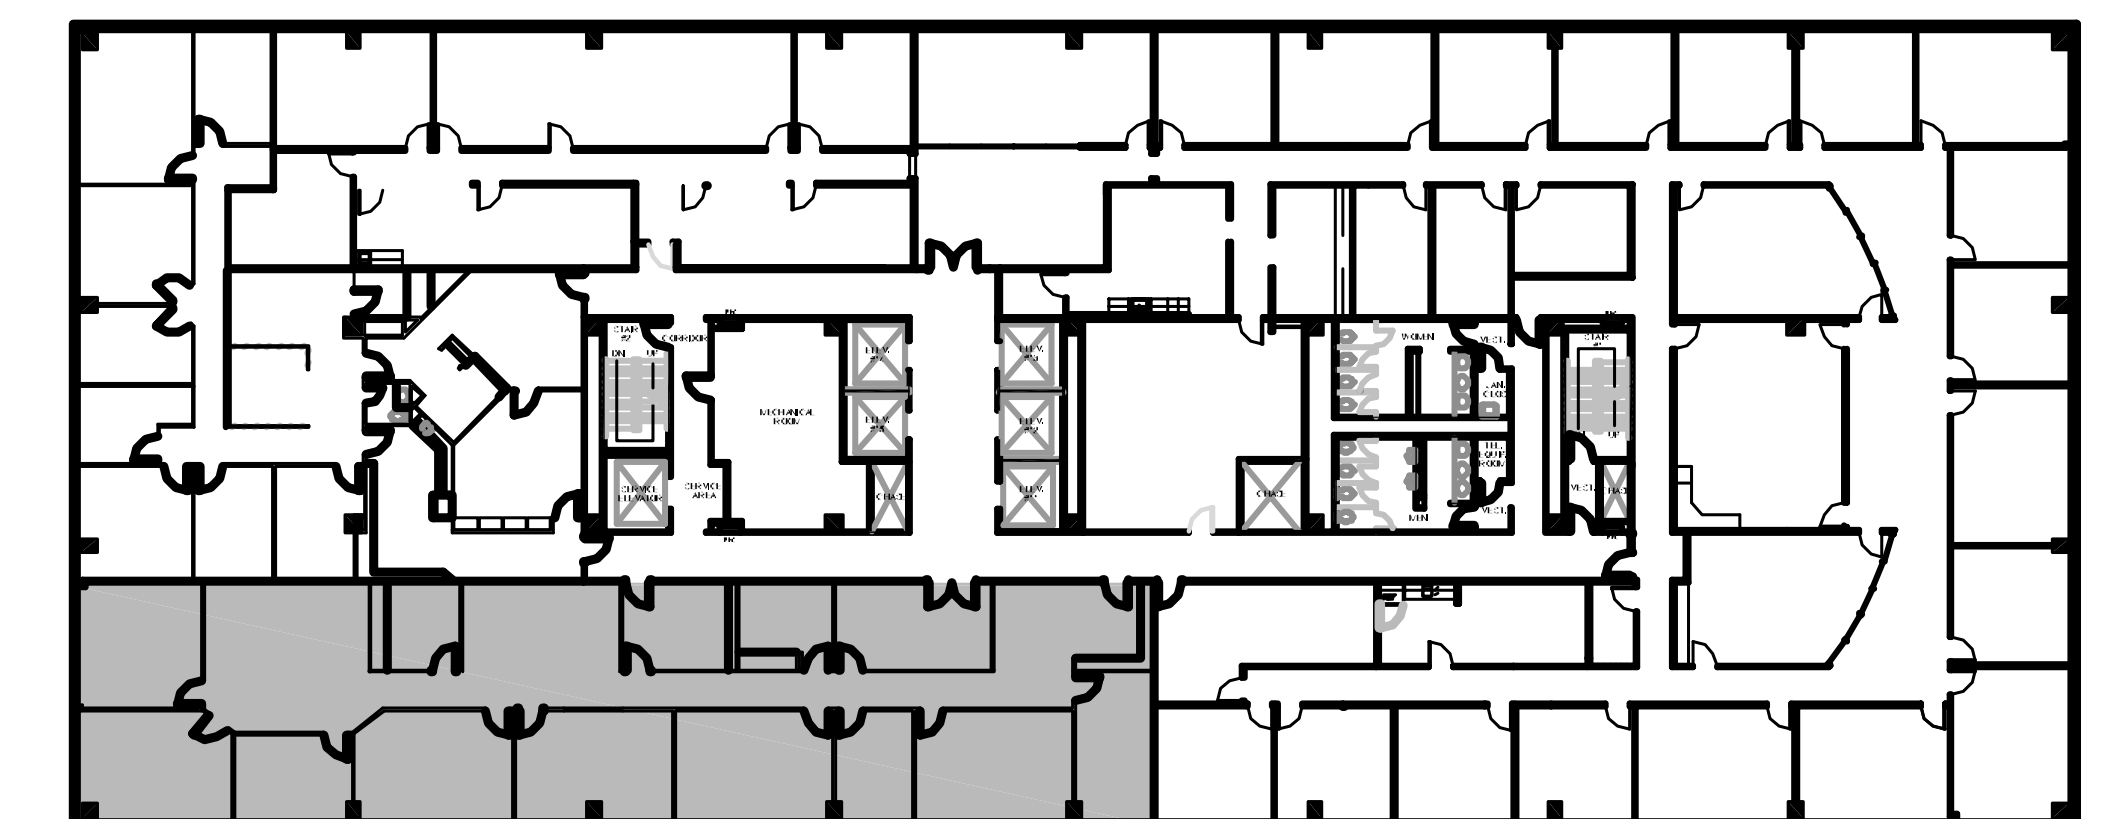

ELEVEN

GREENWAY PLAZA

Conference	1
Office	8
Workstation	4

NORTH

SUITE 2820 4,870 SF

Owned & Operated by  PARKWAY 832.308.6055 | pky.com