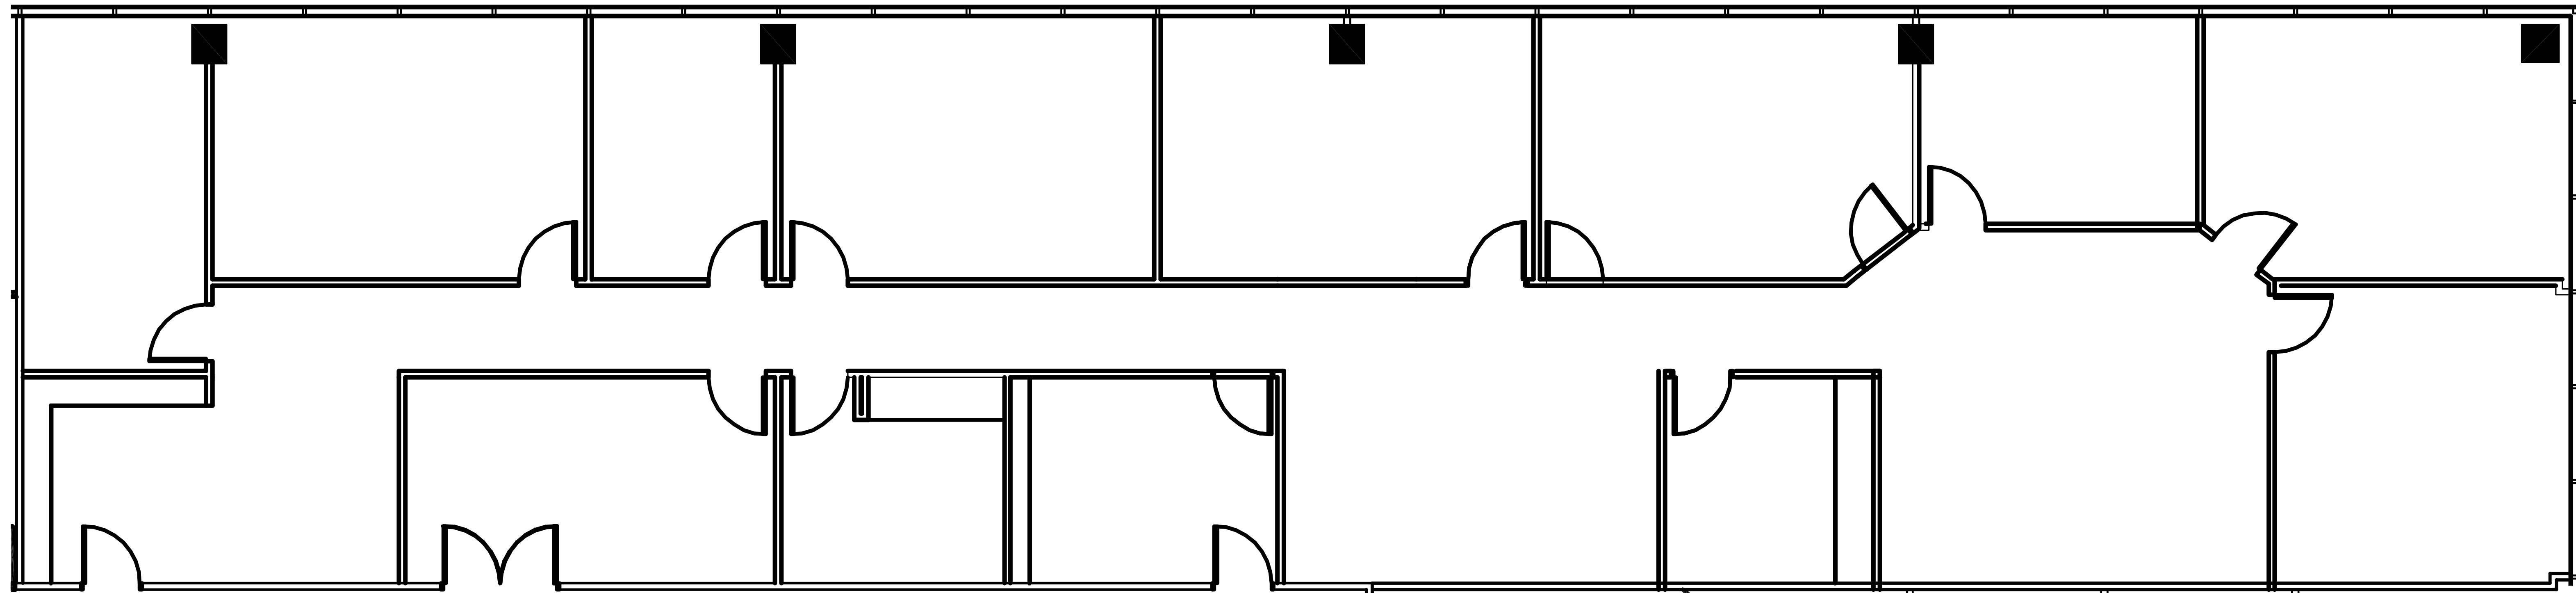

ELEVEN

GREENWAY PLAZA

Conference	1
Office	8
Workstation	4

NORTH

SUITE 2820 4,870 SF

Owned & Operated by  PARKWAY 832.308.6055 | pky.com