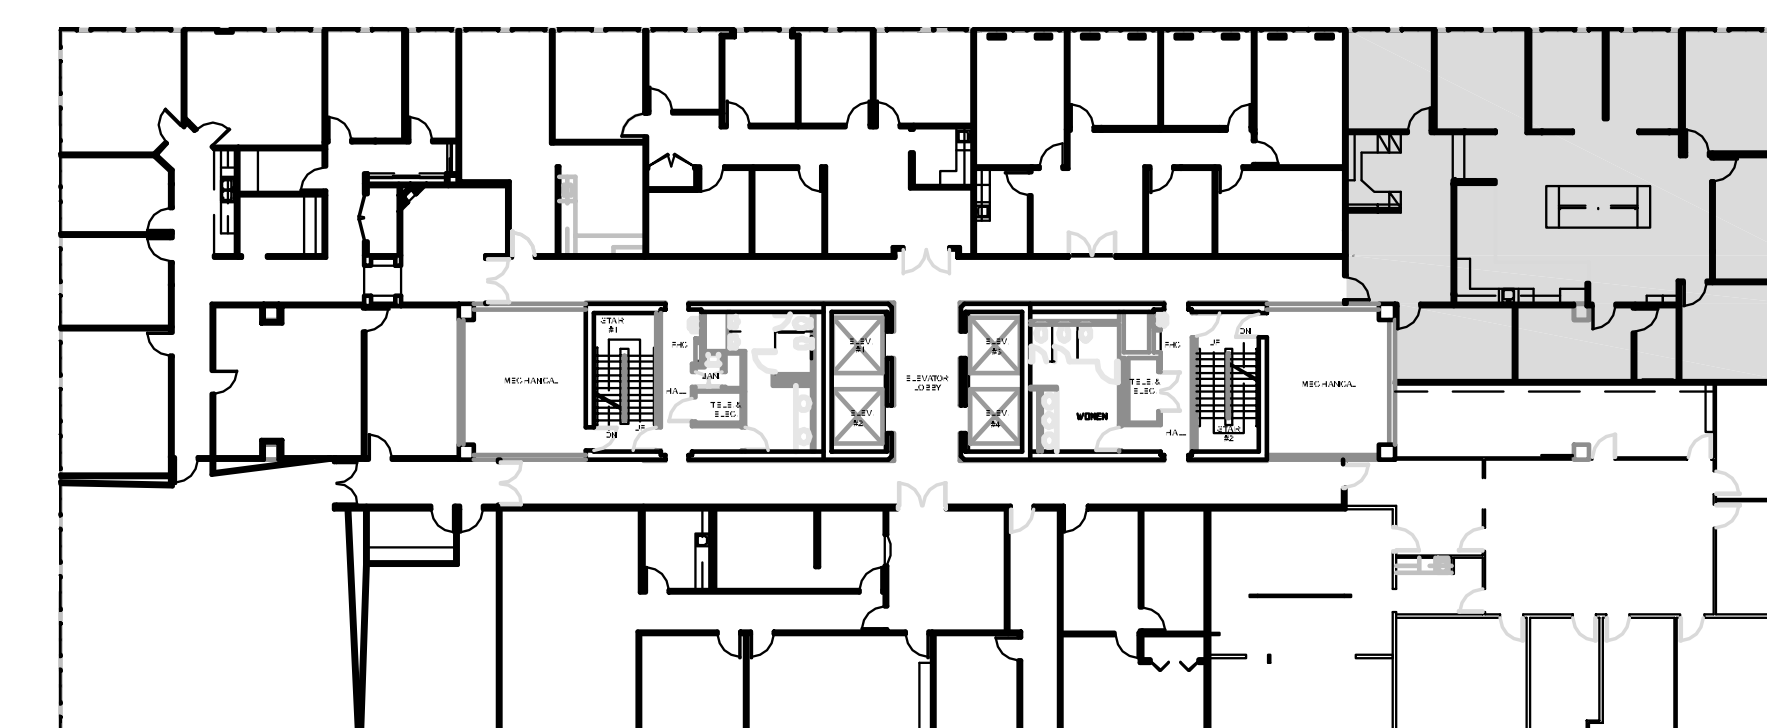

ONE

GREENWAY PLAZA

SUITE 1000 3,017 RSF

Operated by  PARKWAY 832.308.6055 | pky.com