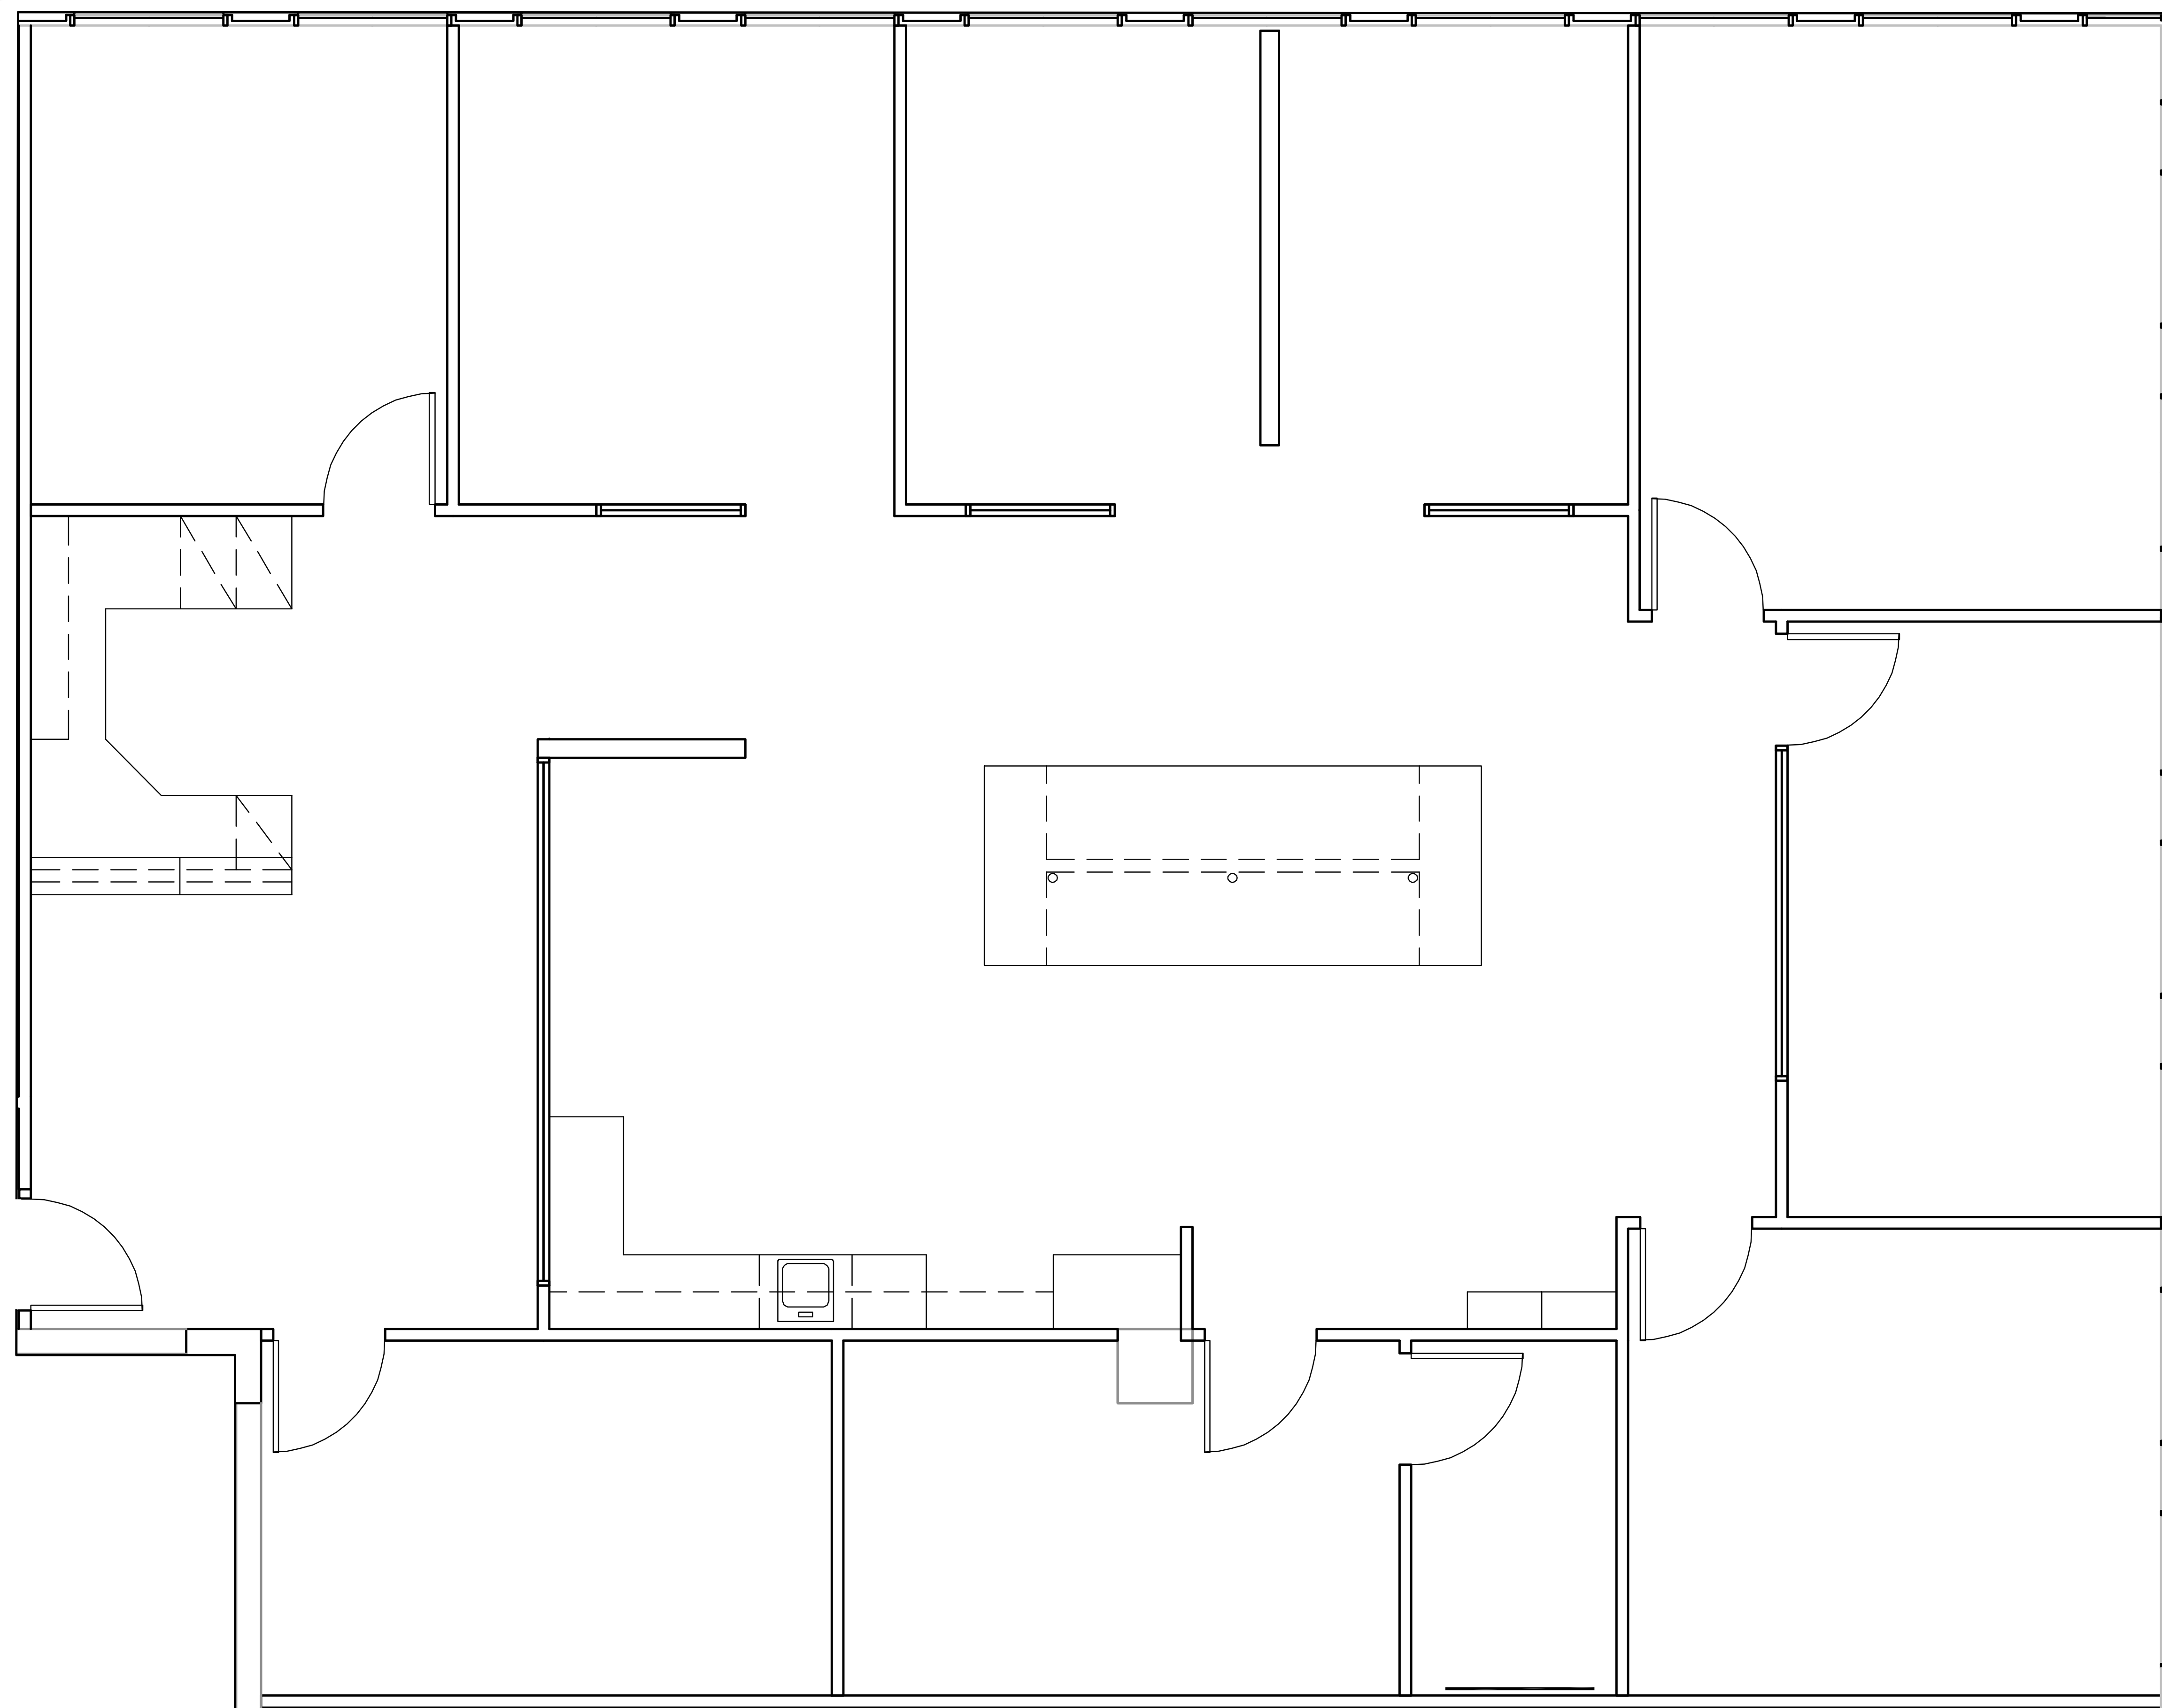

ONE

GREENWAY PLAZA

SUITE 1000 3,017 RSF

Operated by  PARKWAY 832.308.6055 | pky.com