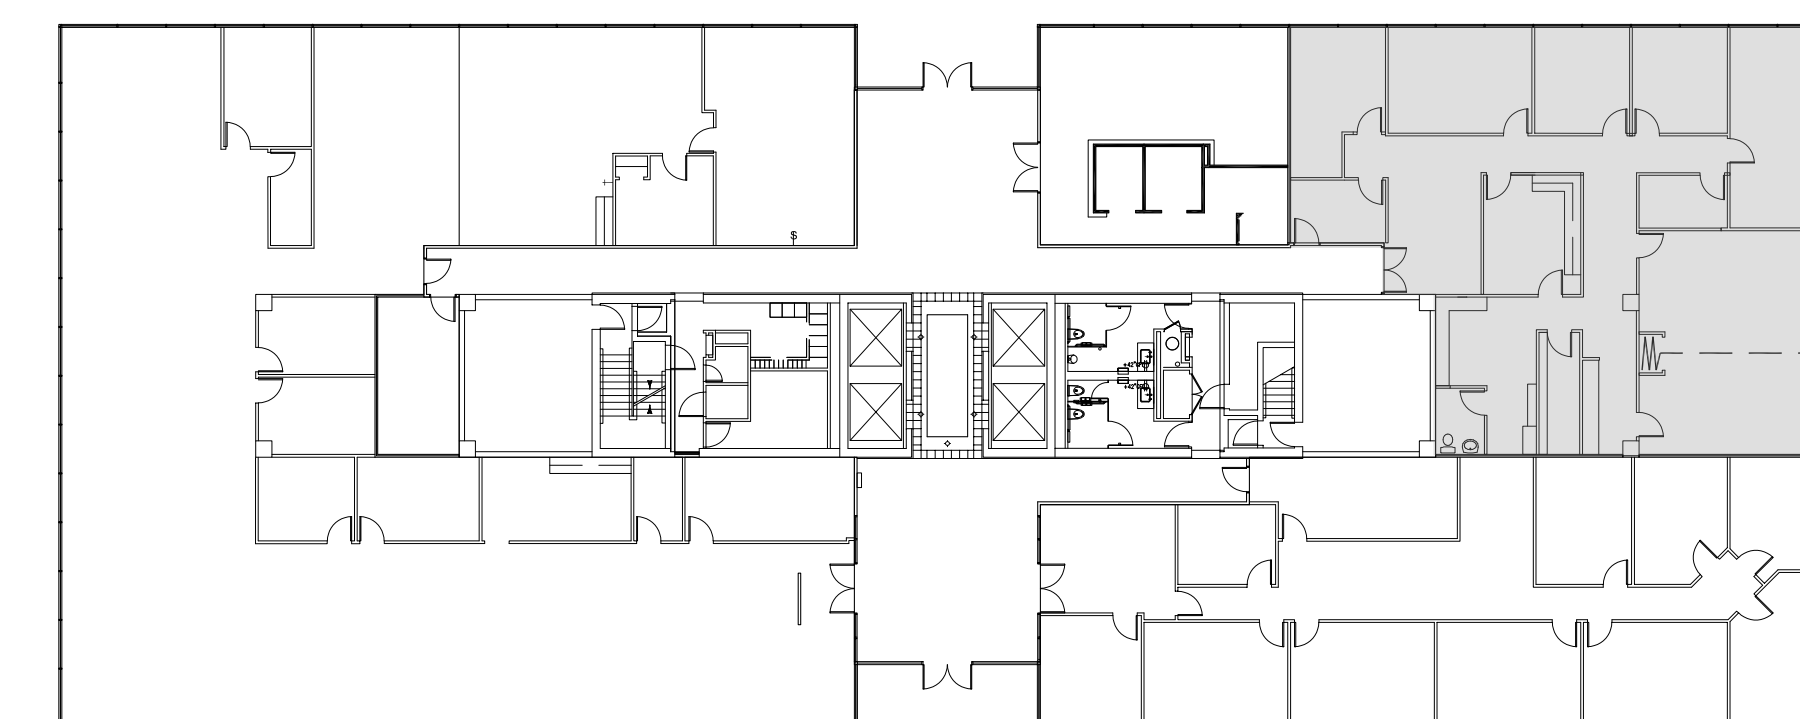

ONE

GREENWAY PLAZA

SUITE 110 3,718 RSF

Operated by  PARKWAY 832.308.6055 | pky.com