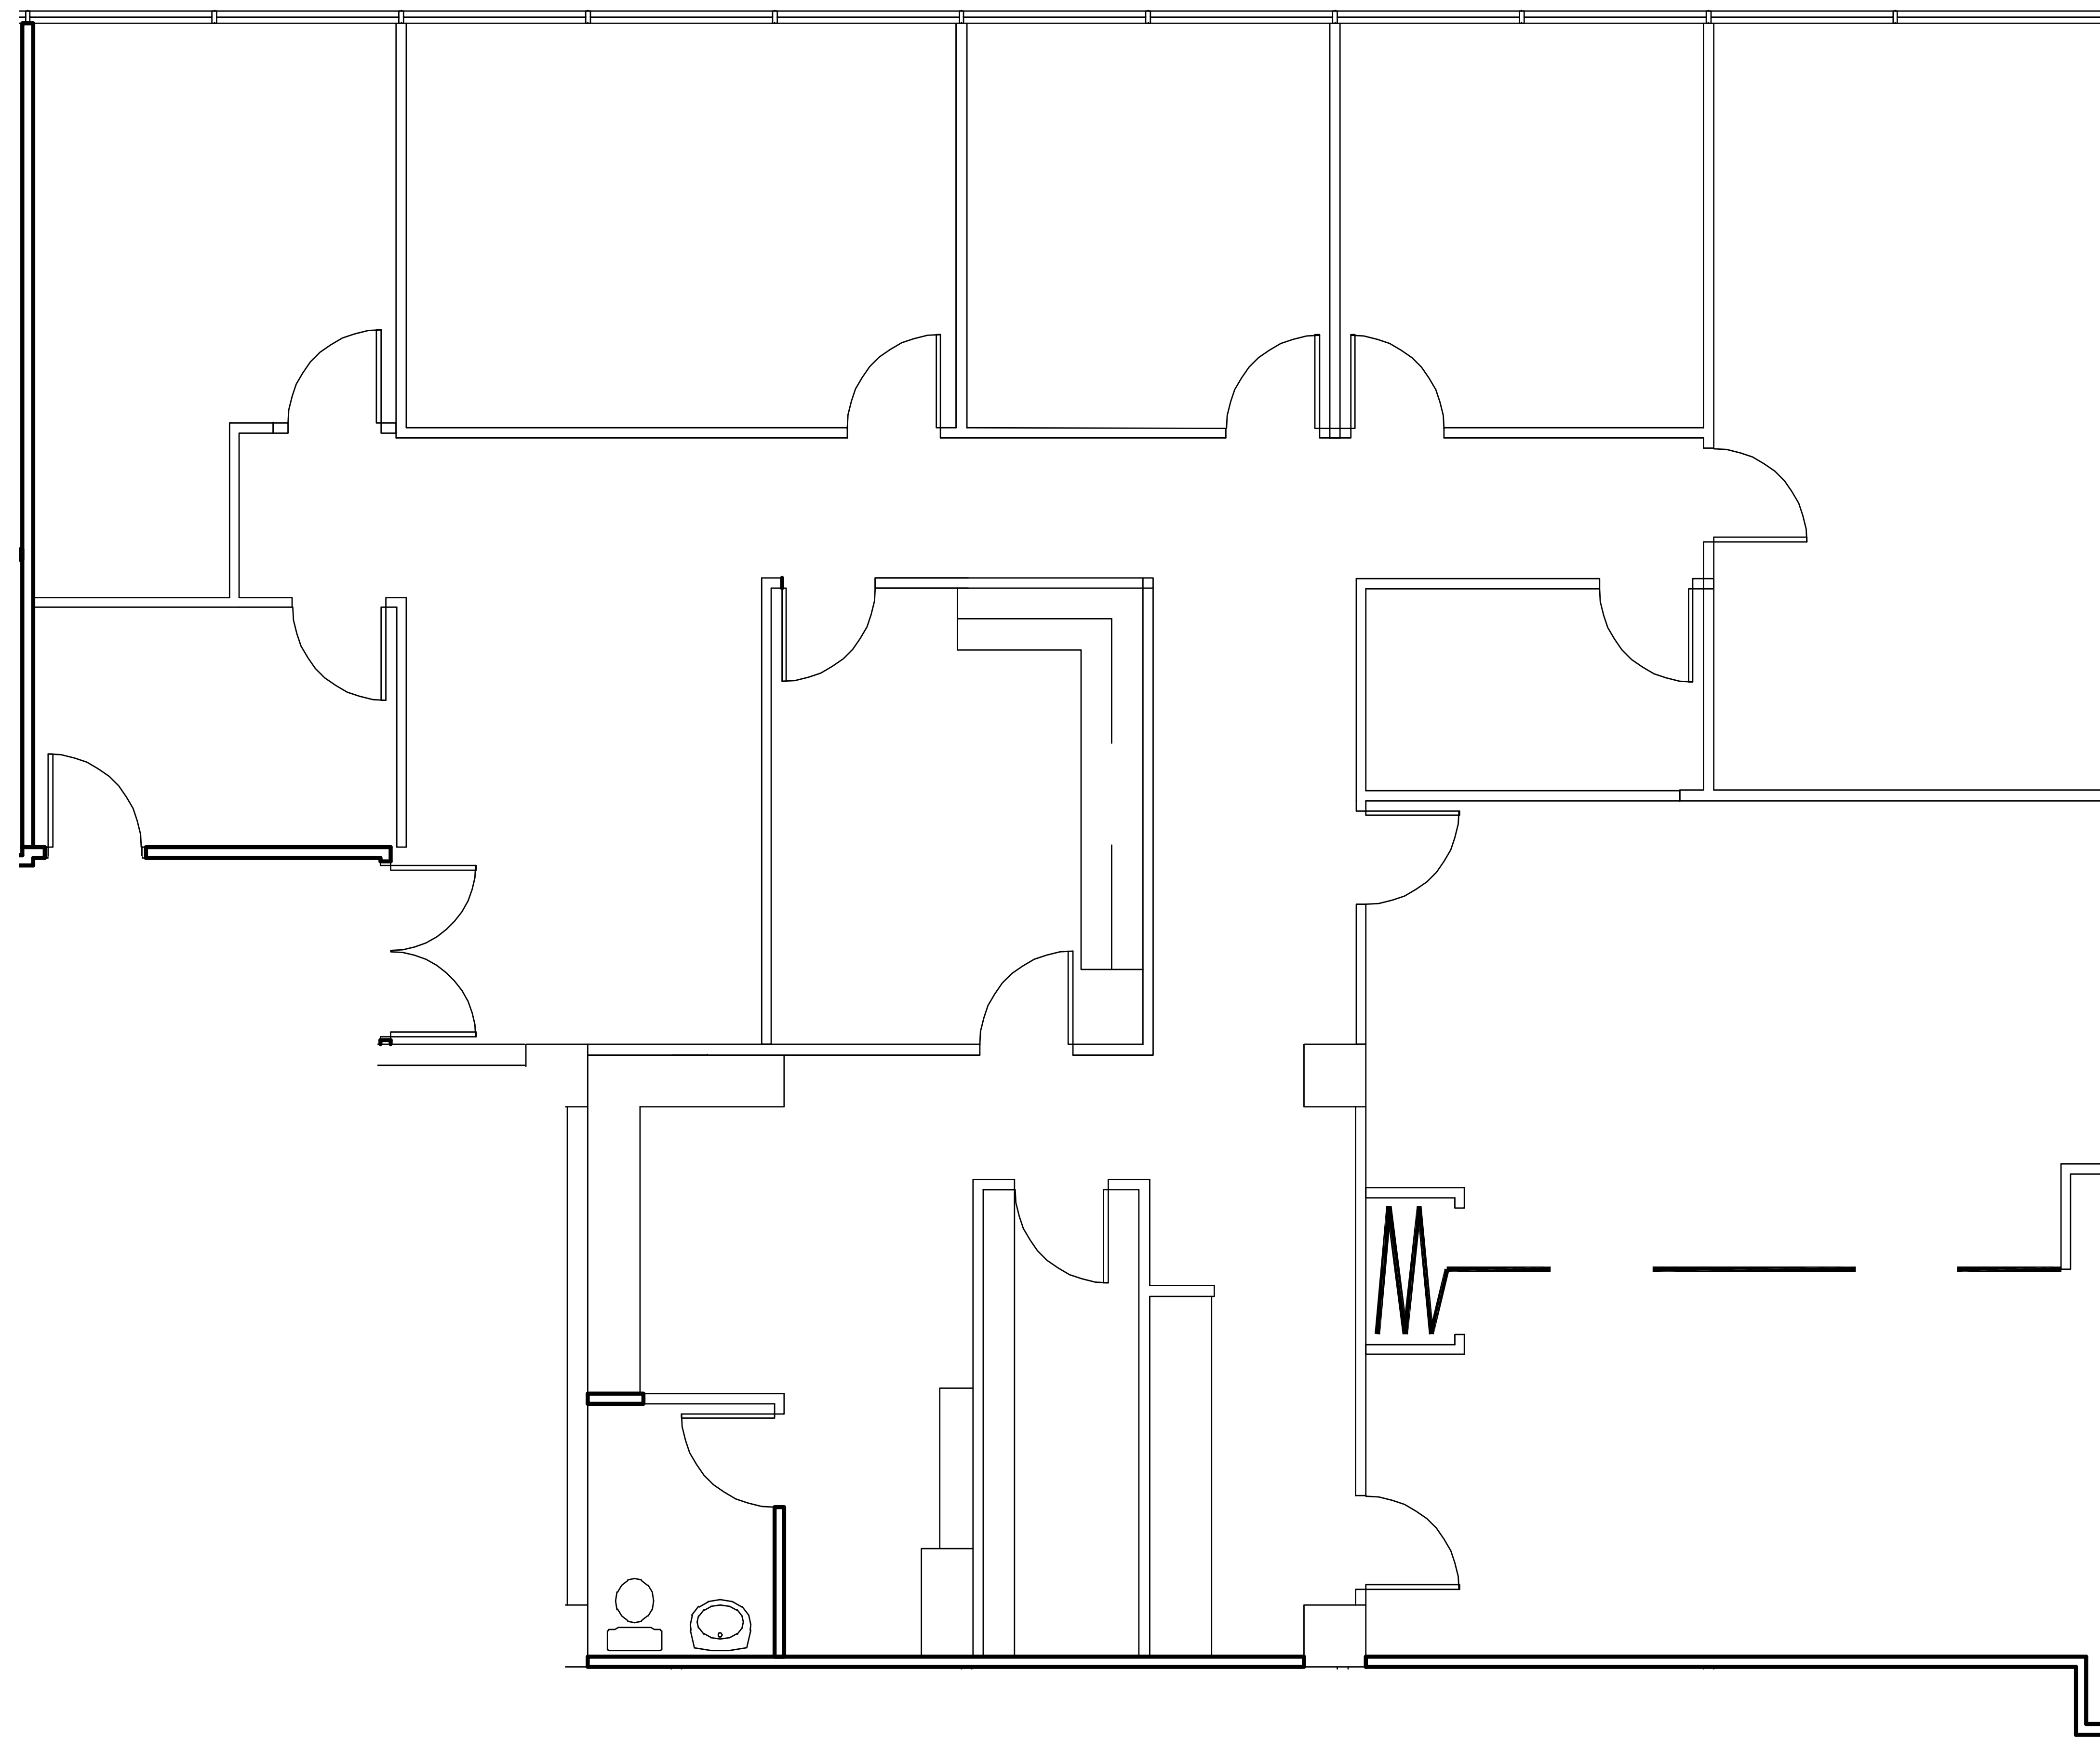

ONE

GREENWAY PLAZA

SUITE 110 3,718 RSF

Operated by  PARKWAY 832.308.6055 | pky.com