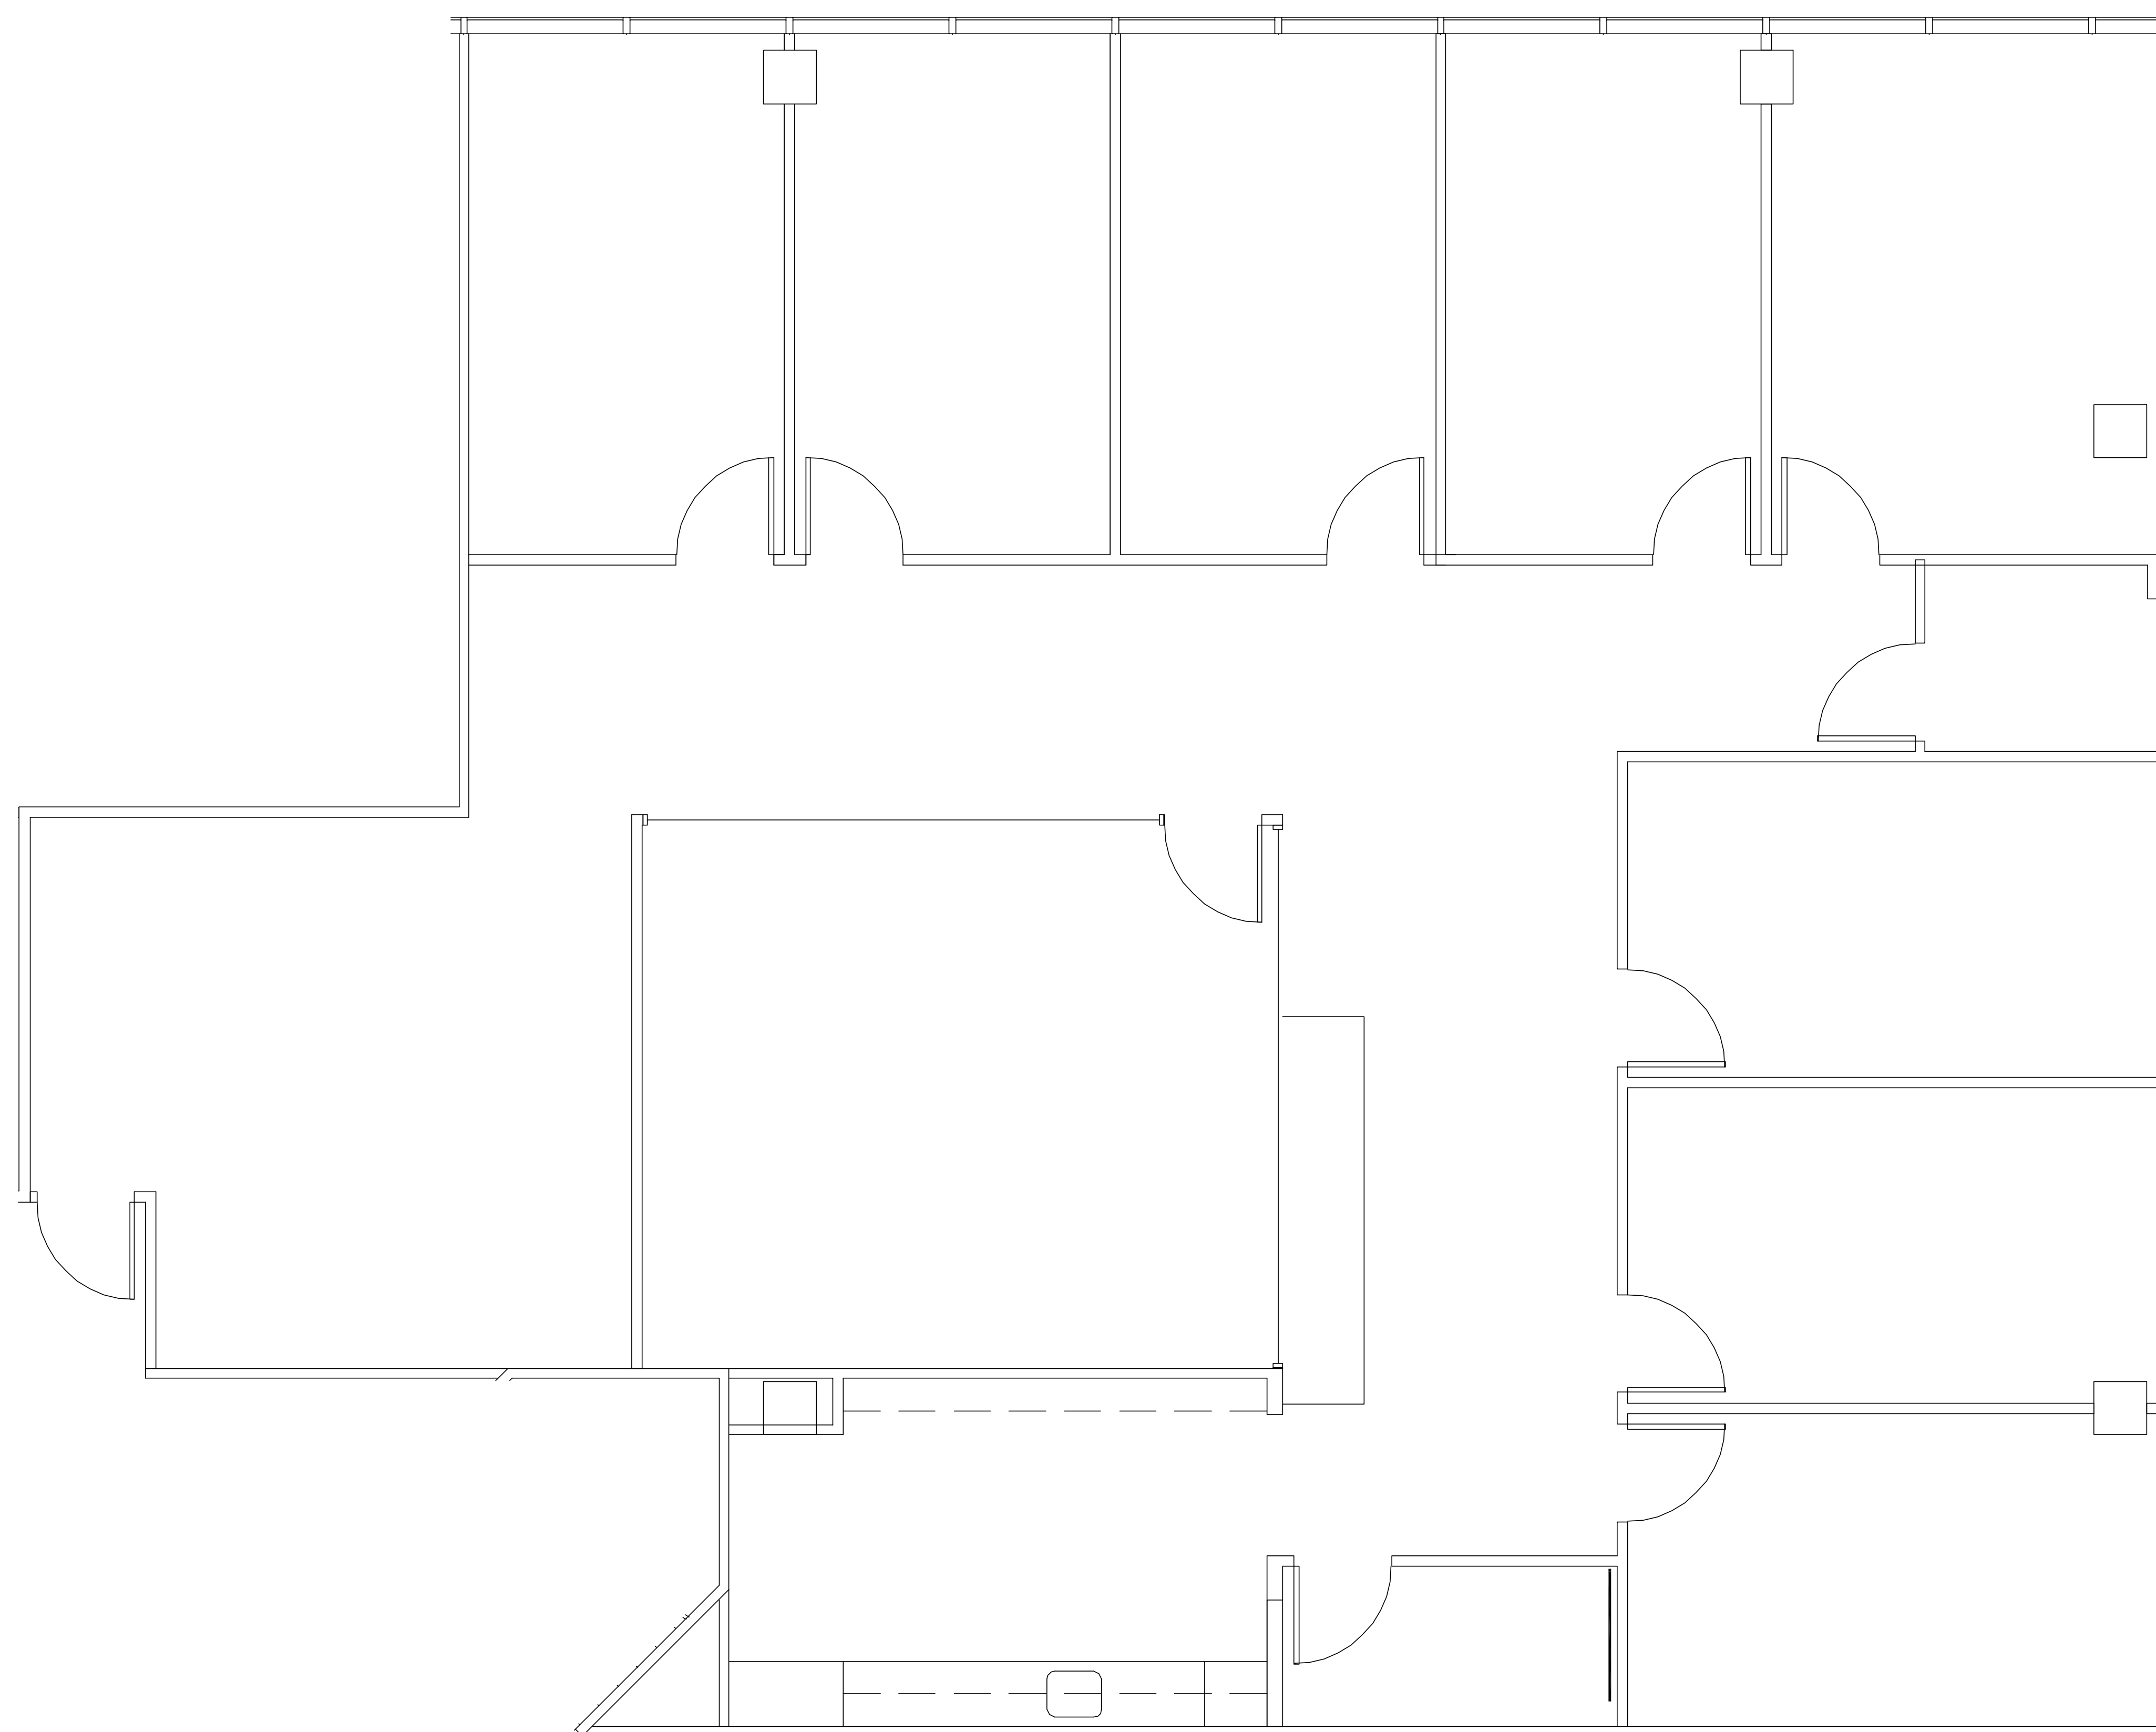

3800
BUFFALO SPEEDWAY

AT GREENWAY PLAZA

SUITE 350 3,457 RSF