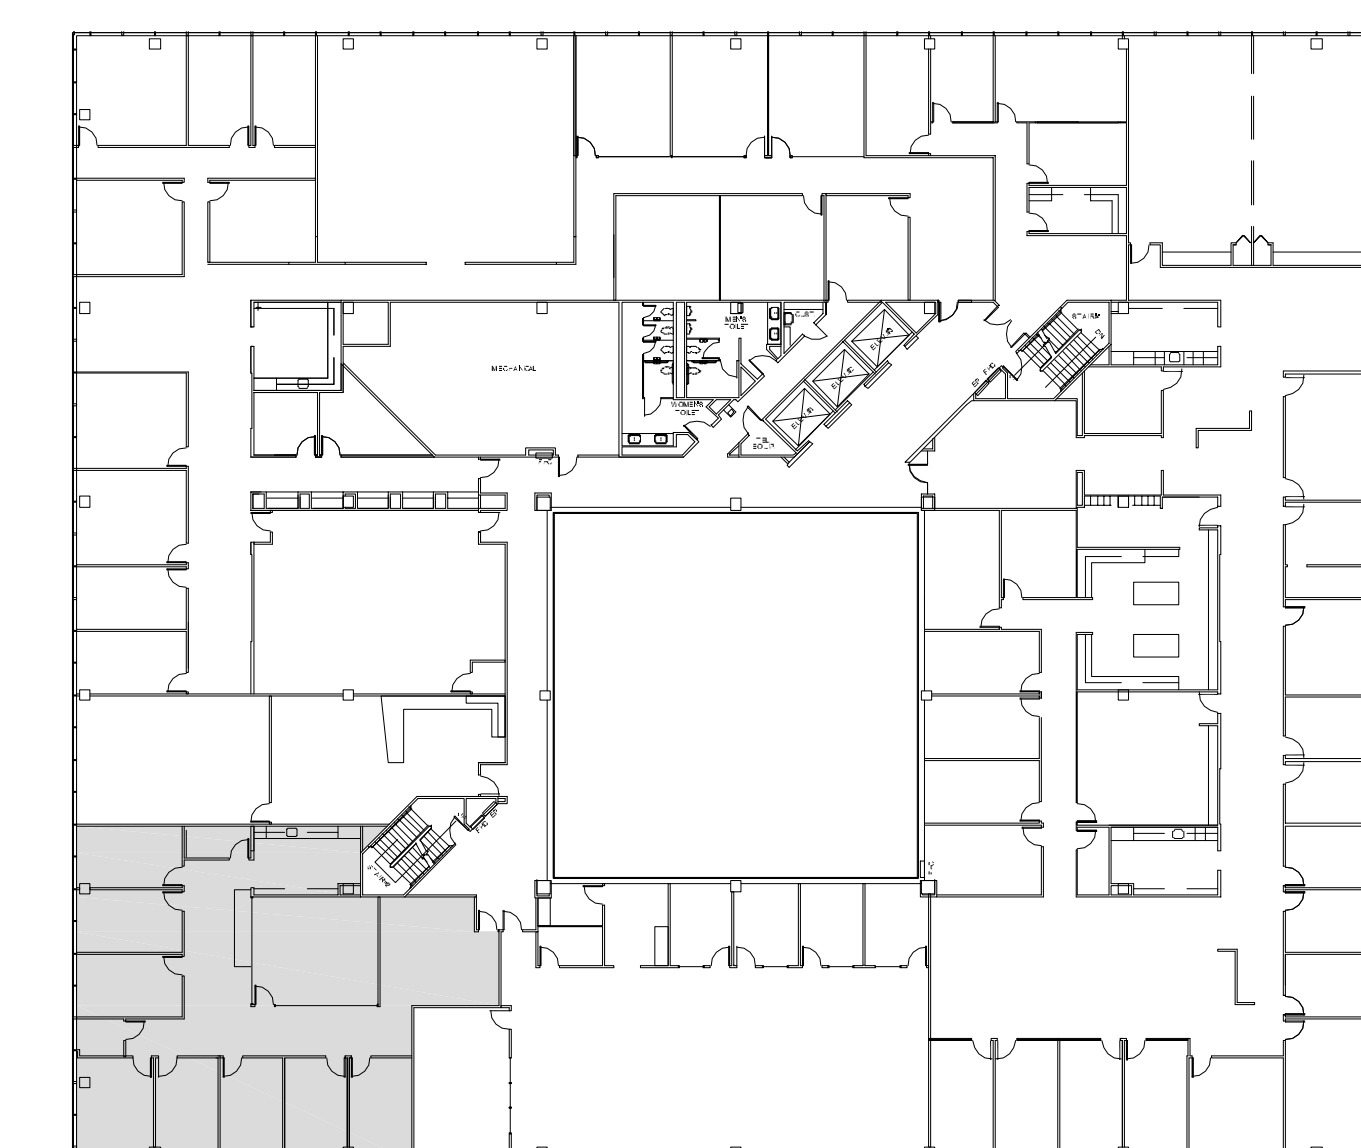

3800
BUFFALO SPEEDWAY

AT GREENWAY PLAZA

SUITE 350 3,457 RSF