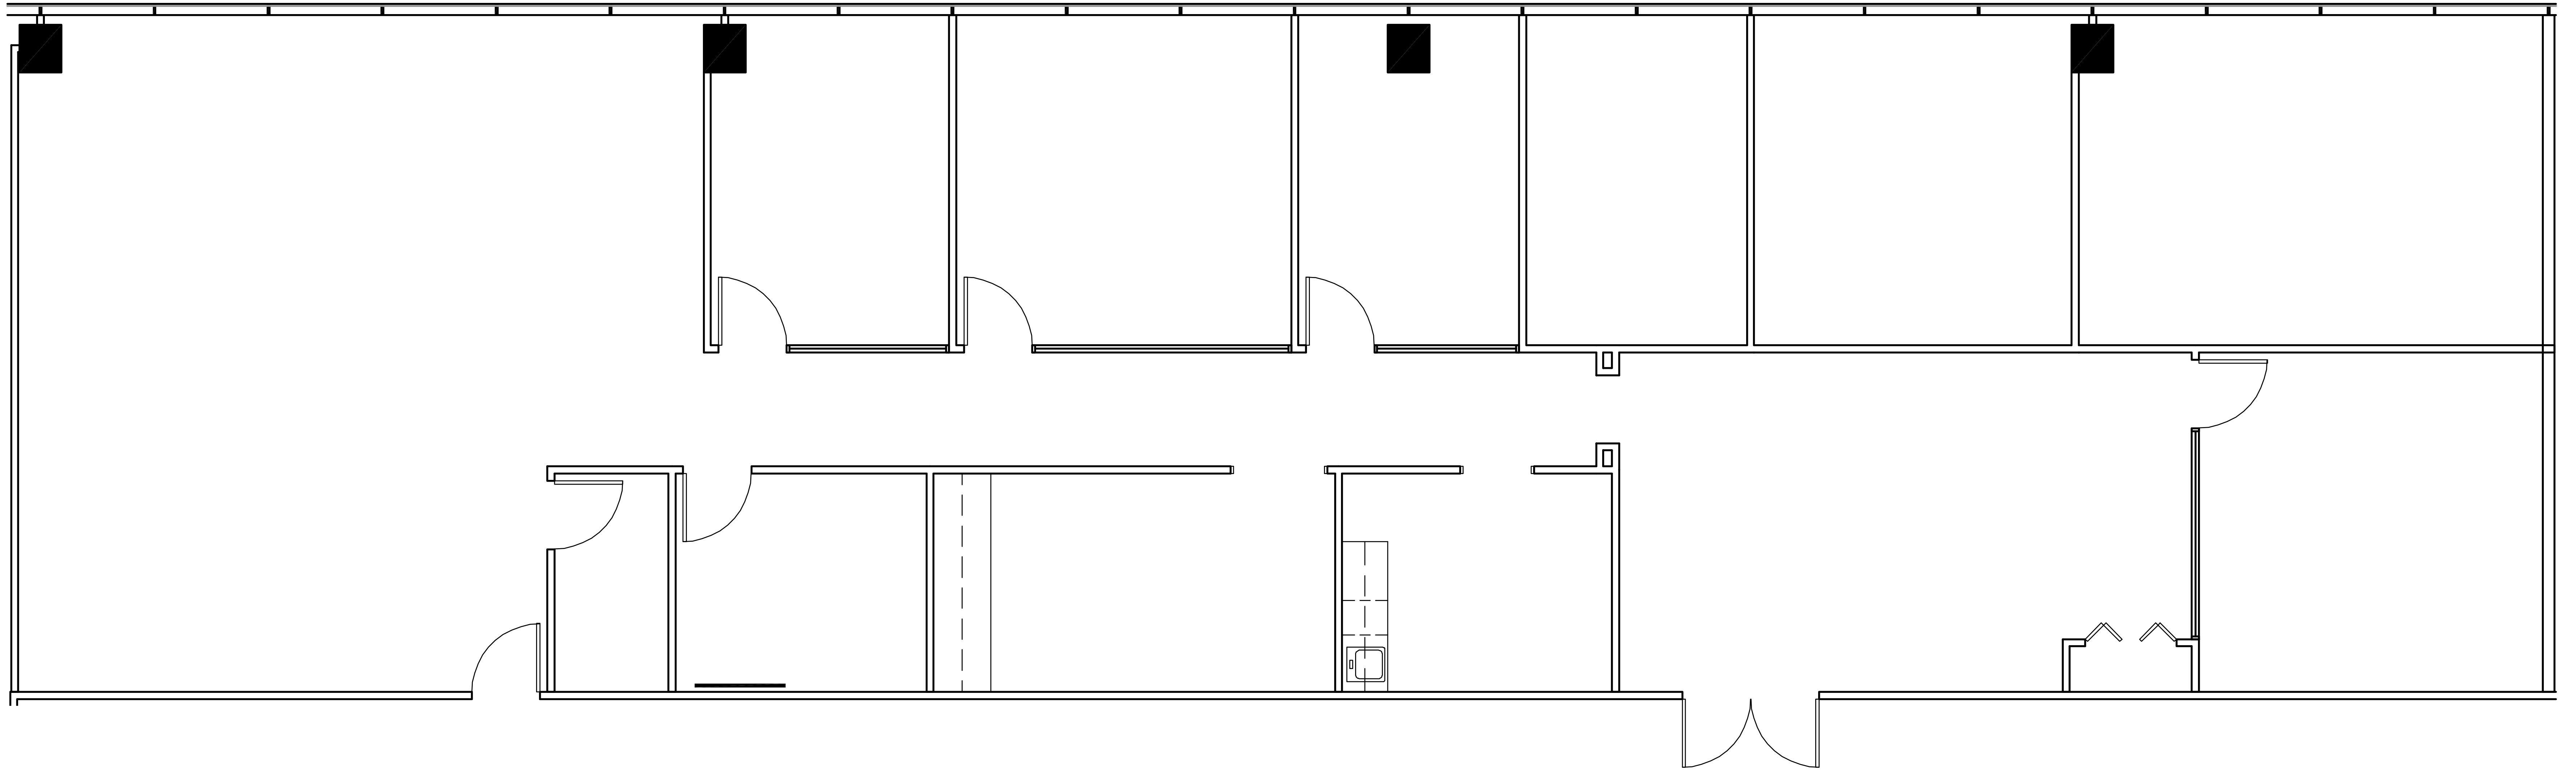

NINE

GREENWAY PLAZA

SUITE 2050 4,049 RSF

Operated by  PARKWAY 832.308.6055 | pky.com

NORTH