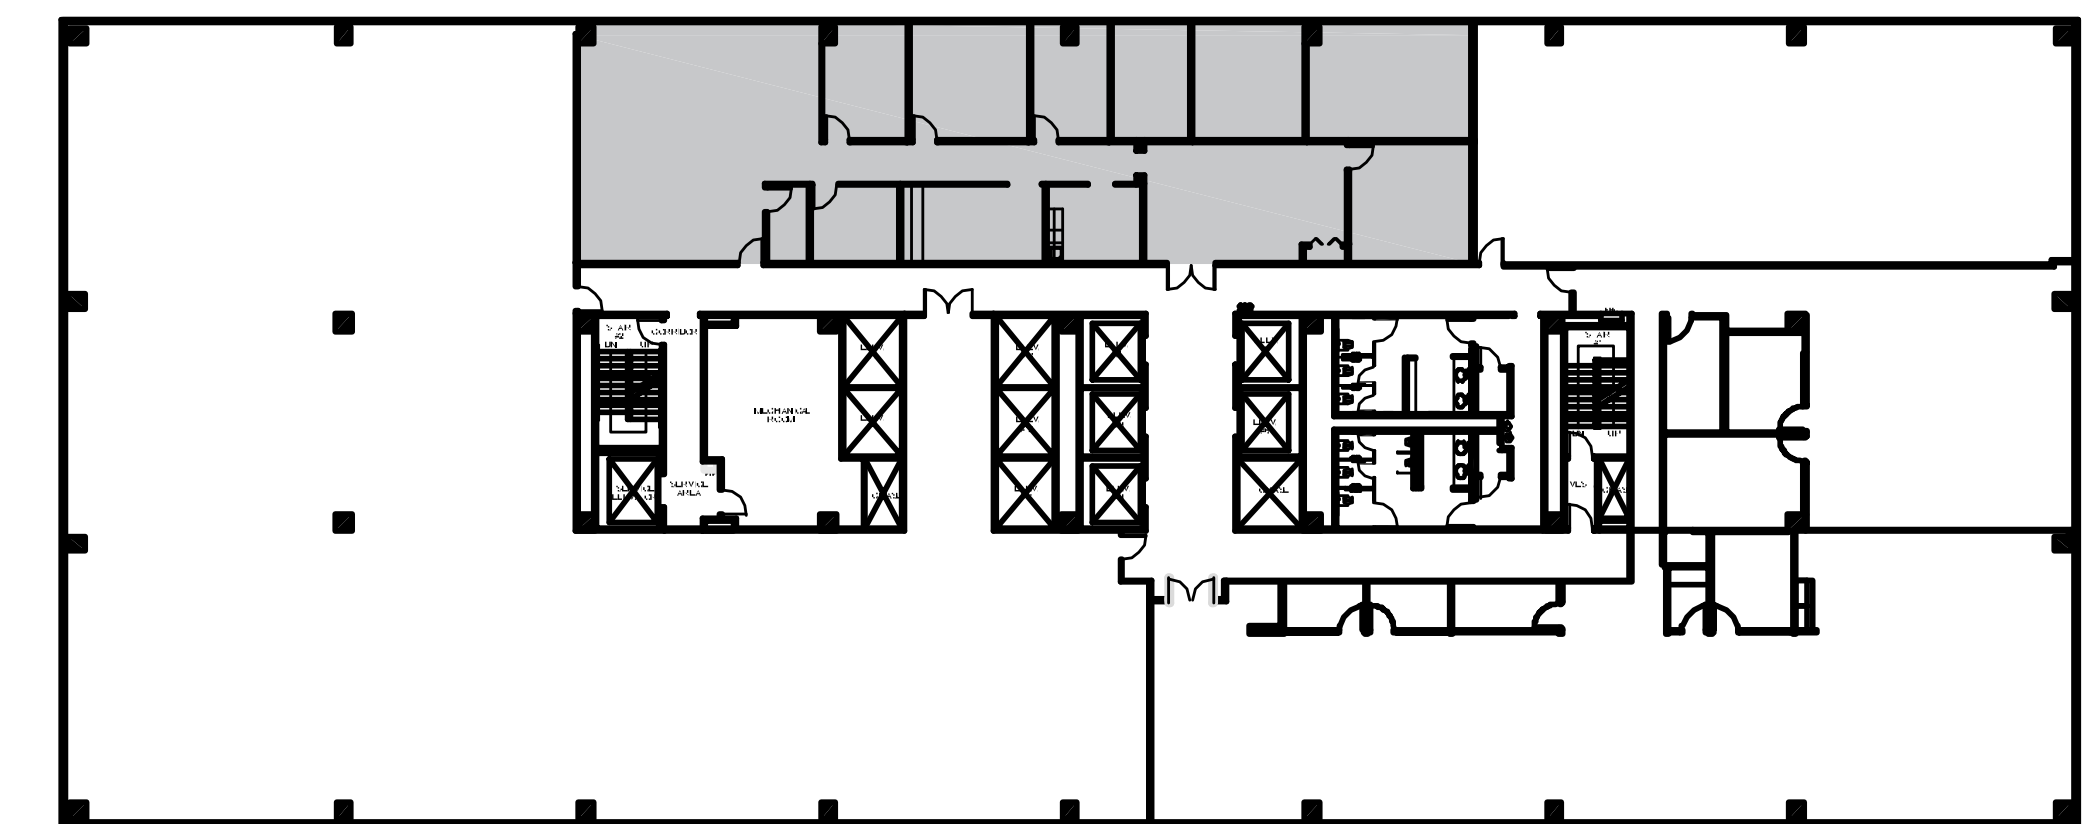

NINE

GREENWAY PLAZA

SUITE 2050 4,049 RSF

Operated by  PARKWAY 832.308.6055 | pky.com

NORTH