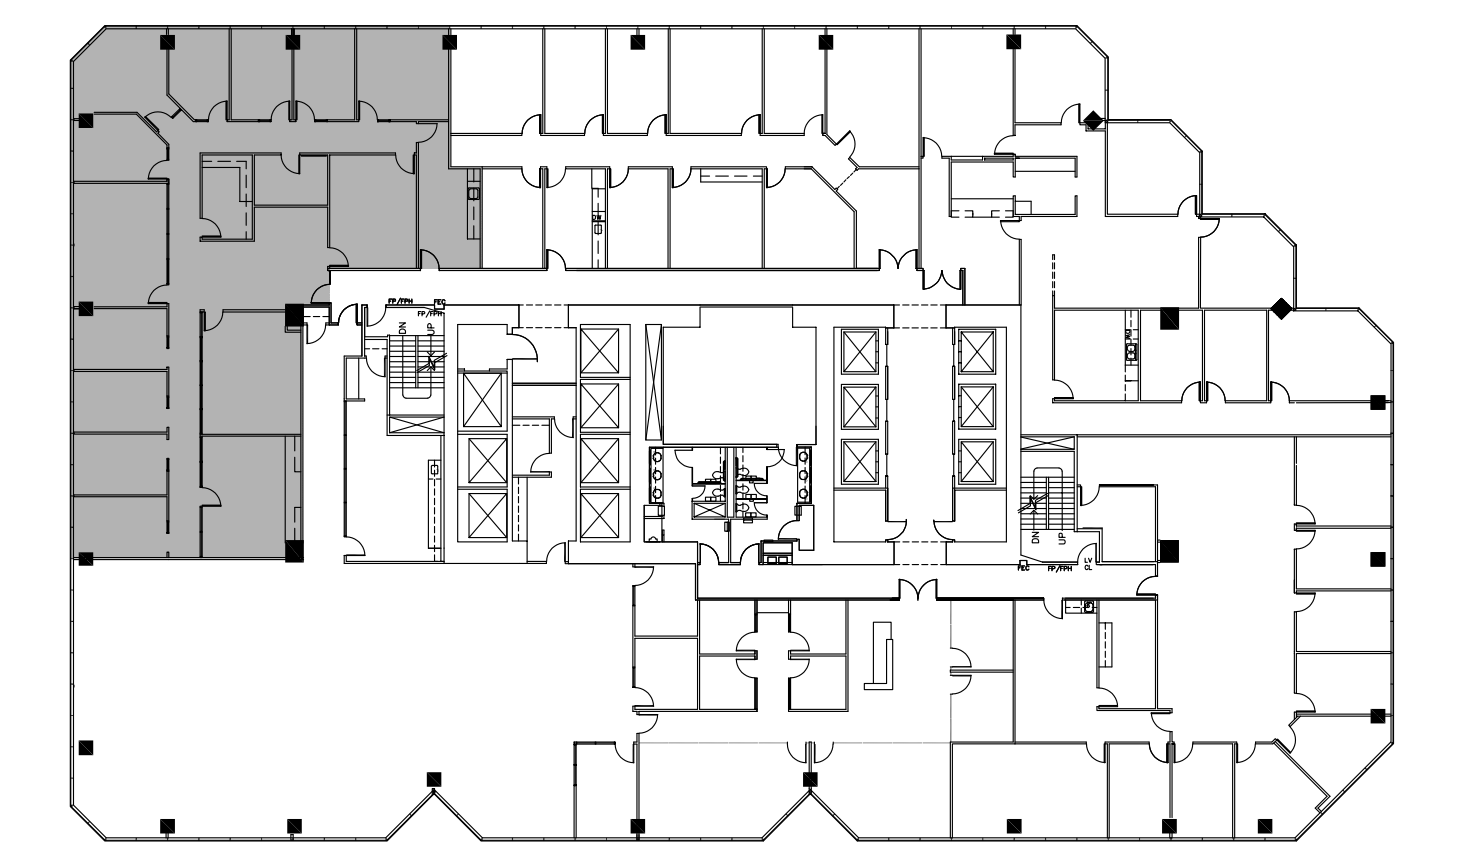

PHOENIX TOWER

AT GREENWAY PLAZA

SUITE 1490 5,051 RSF