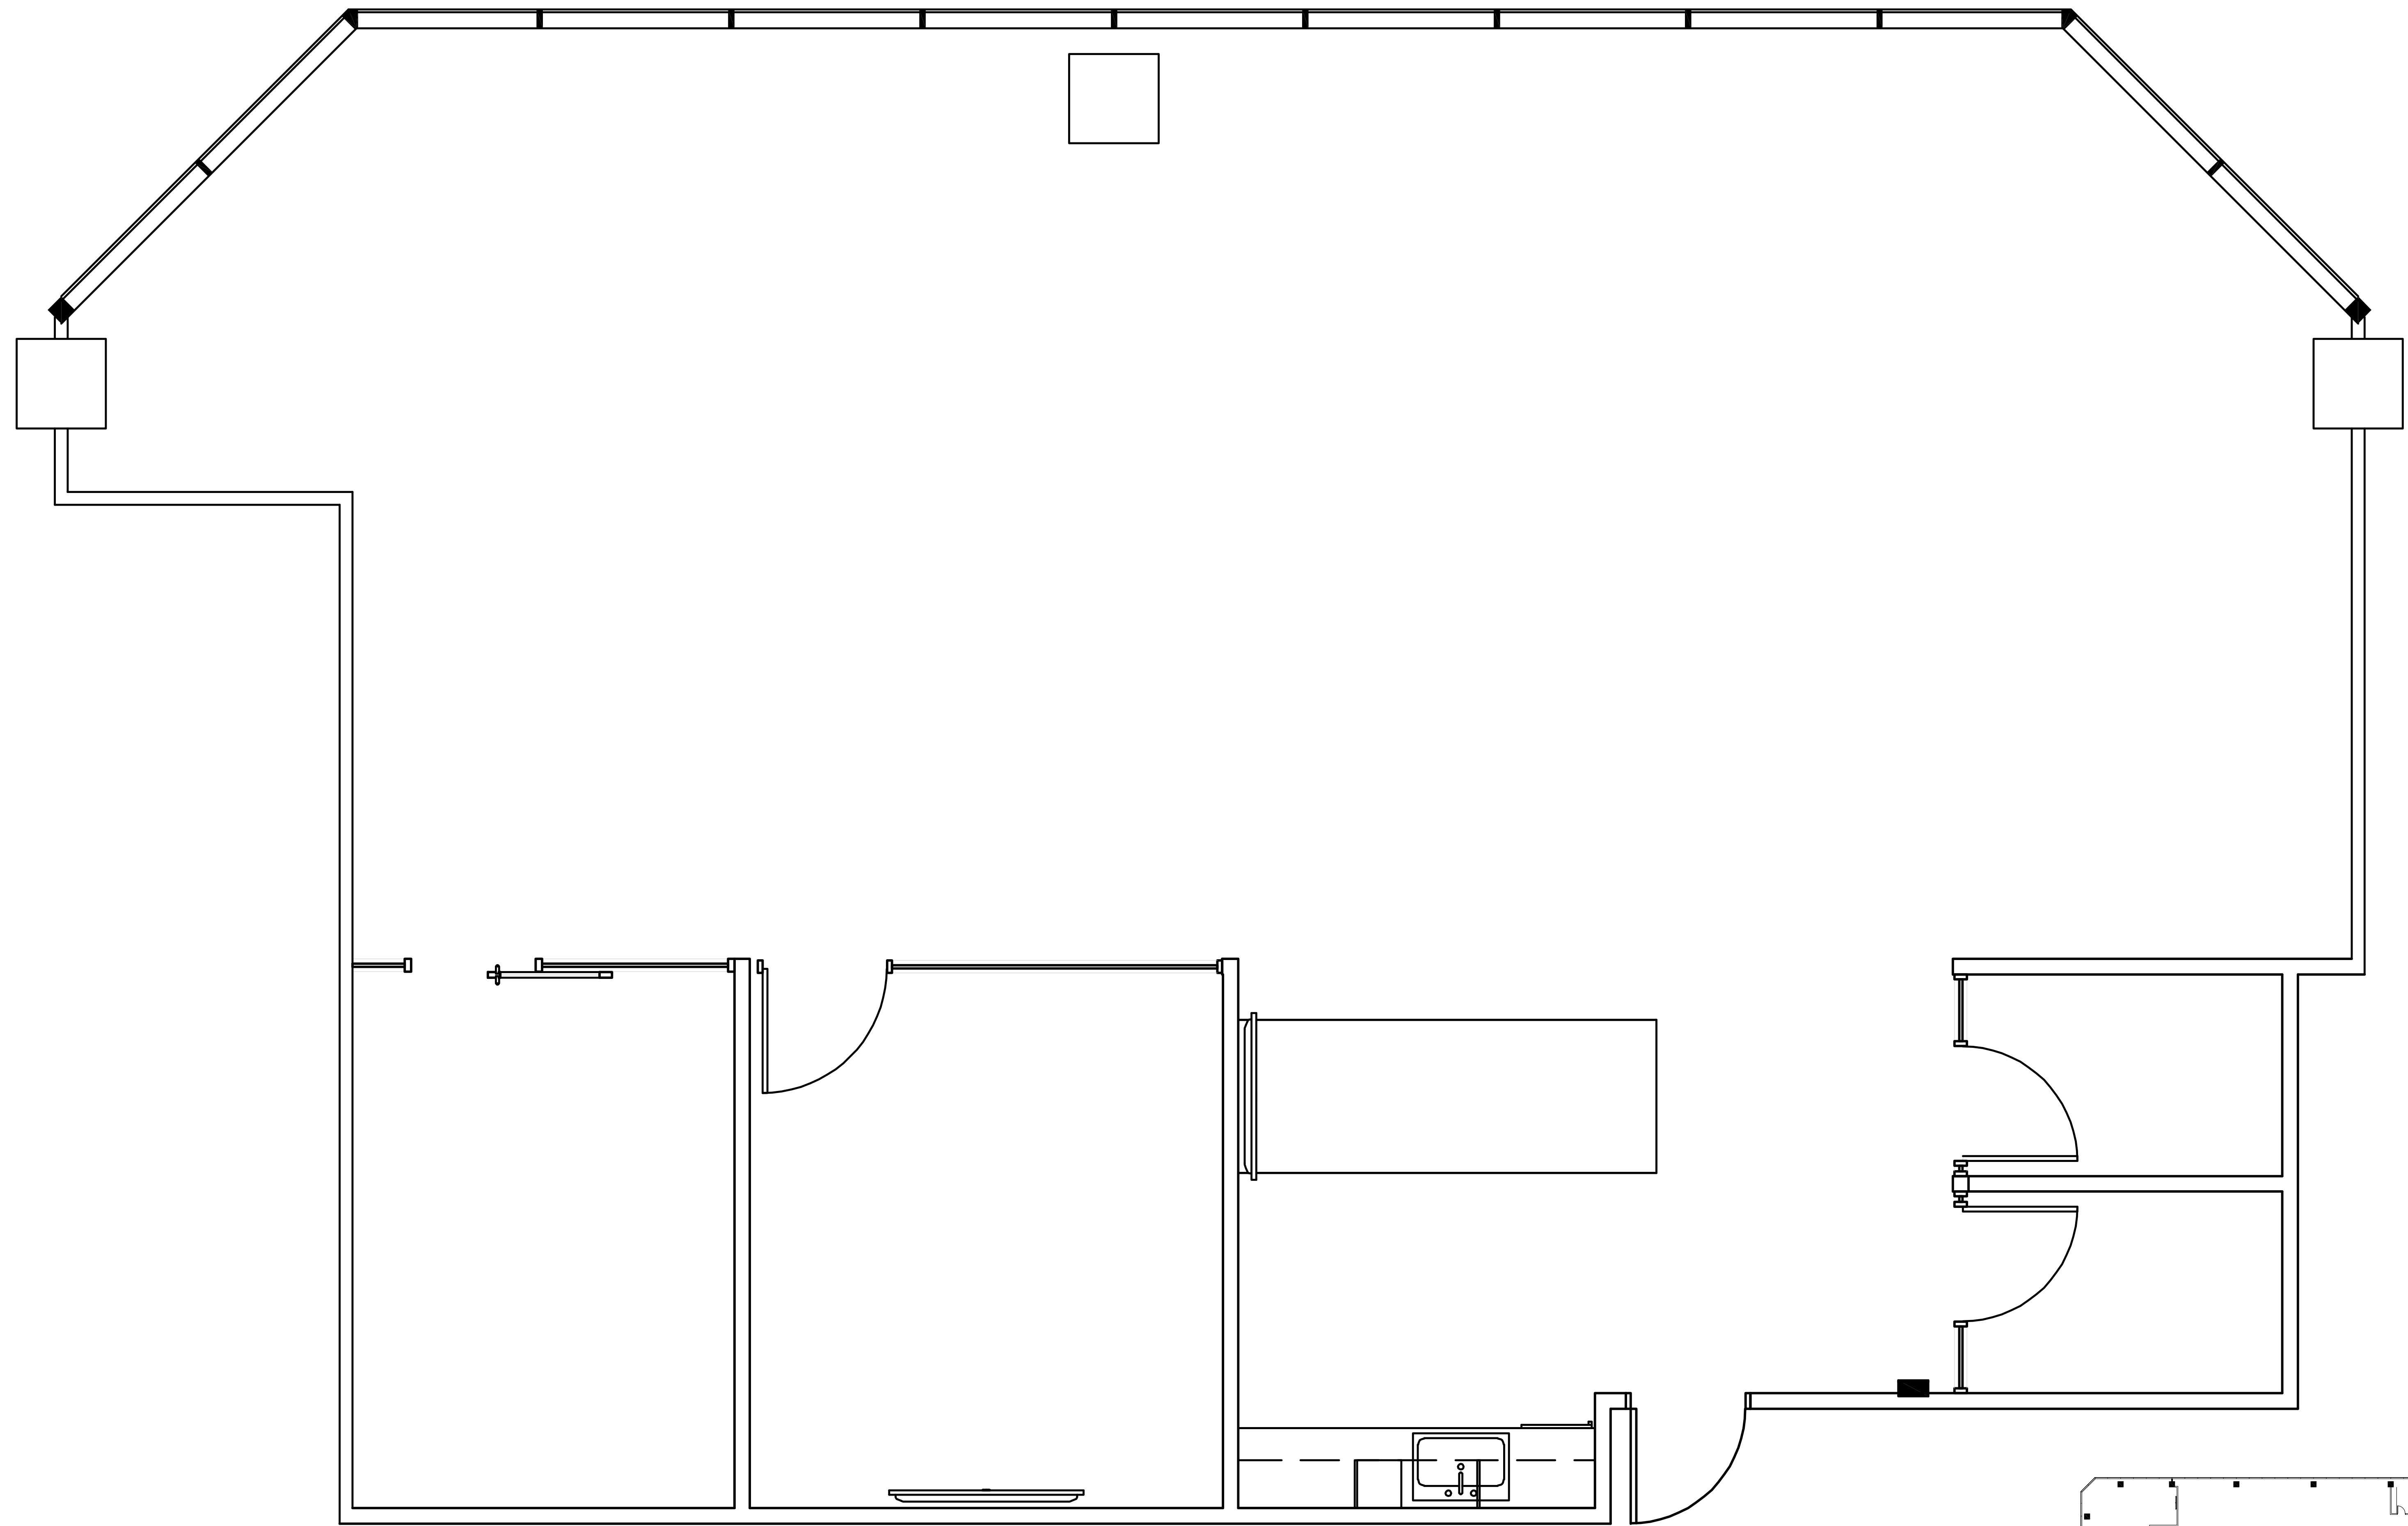

PHOENIX TOWER

AT GREENWAY PLAZA

SUITE 1750 2,538 RSF