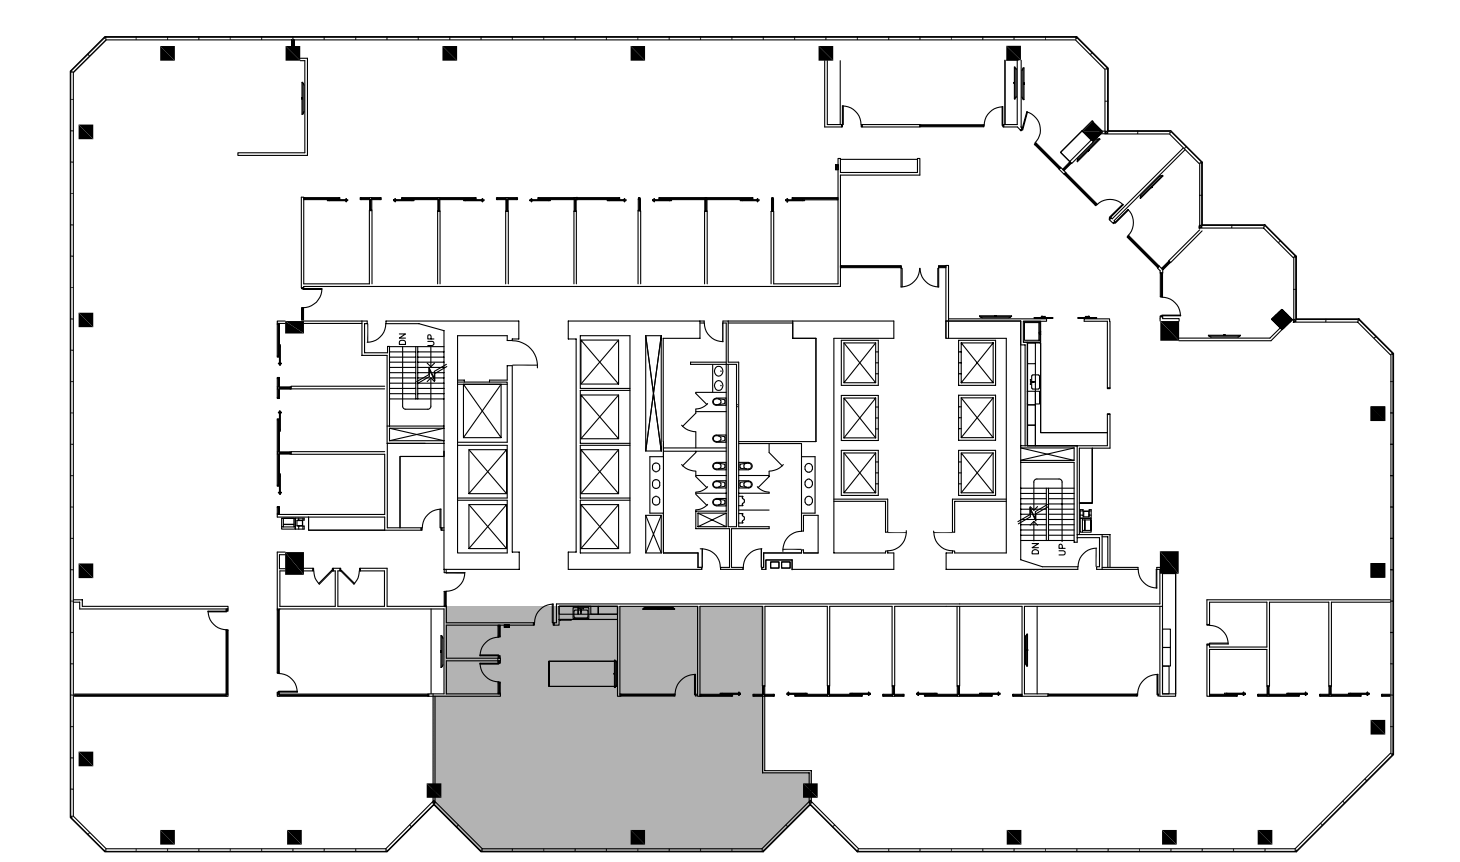

PHOENIX TOWER

AT GREENWAY PLAZA

SUITE 1750 2,538 RSF