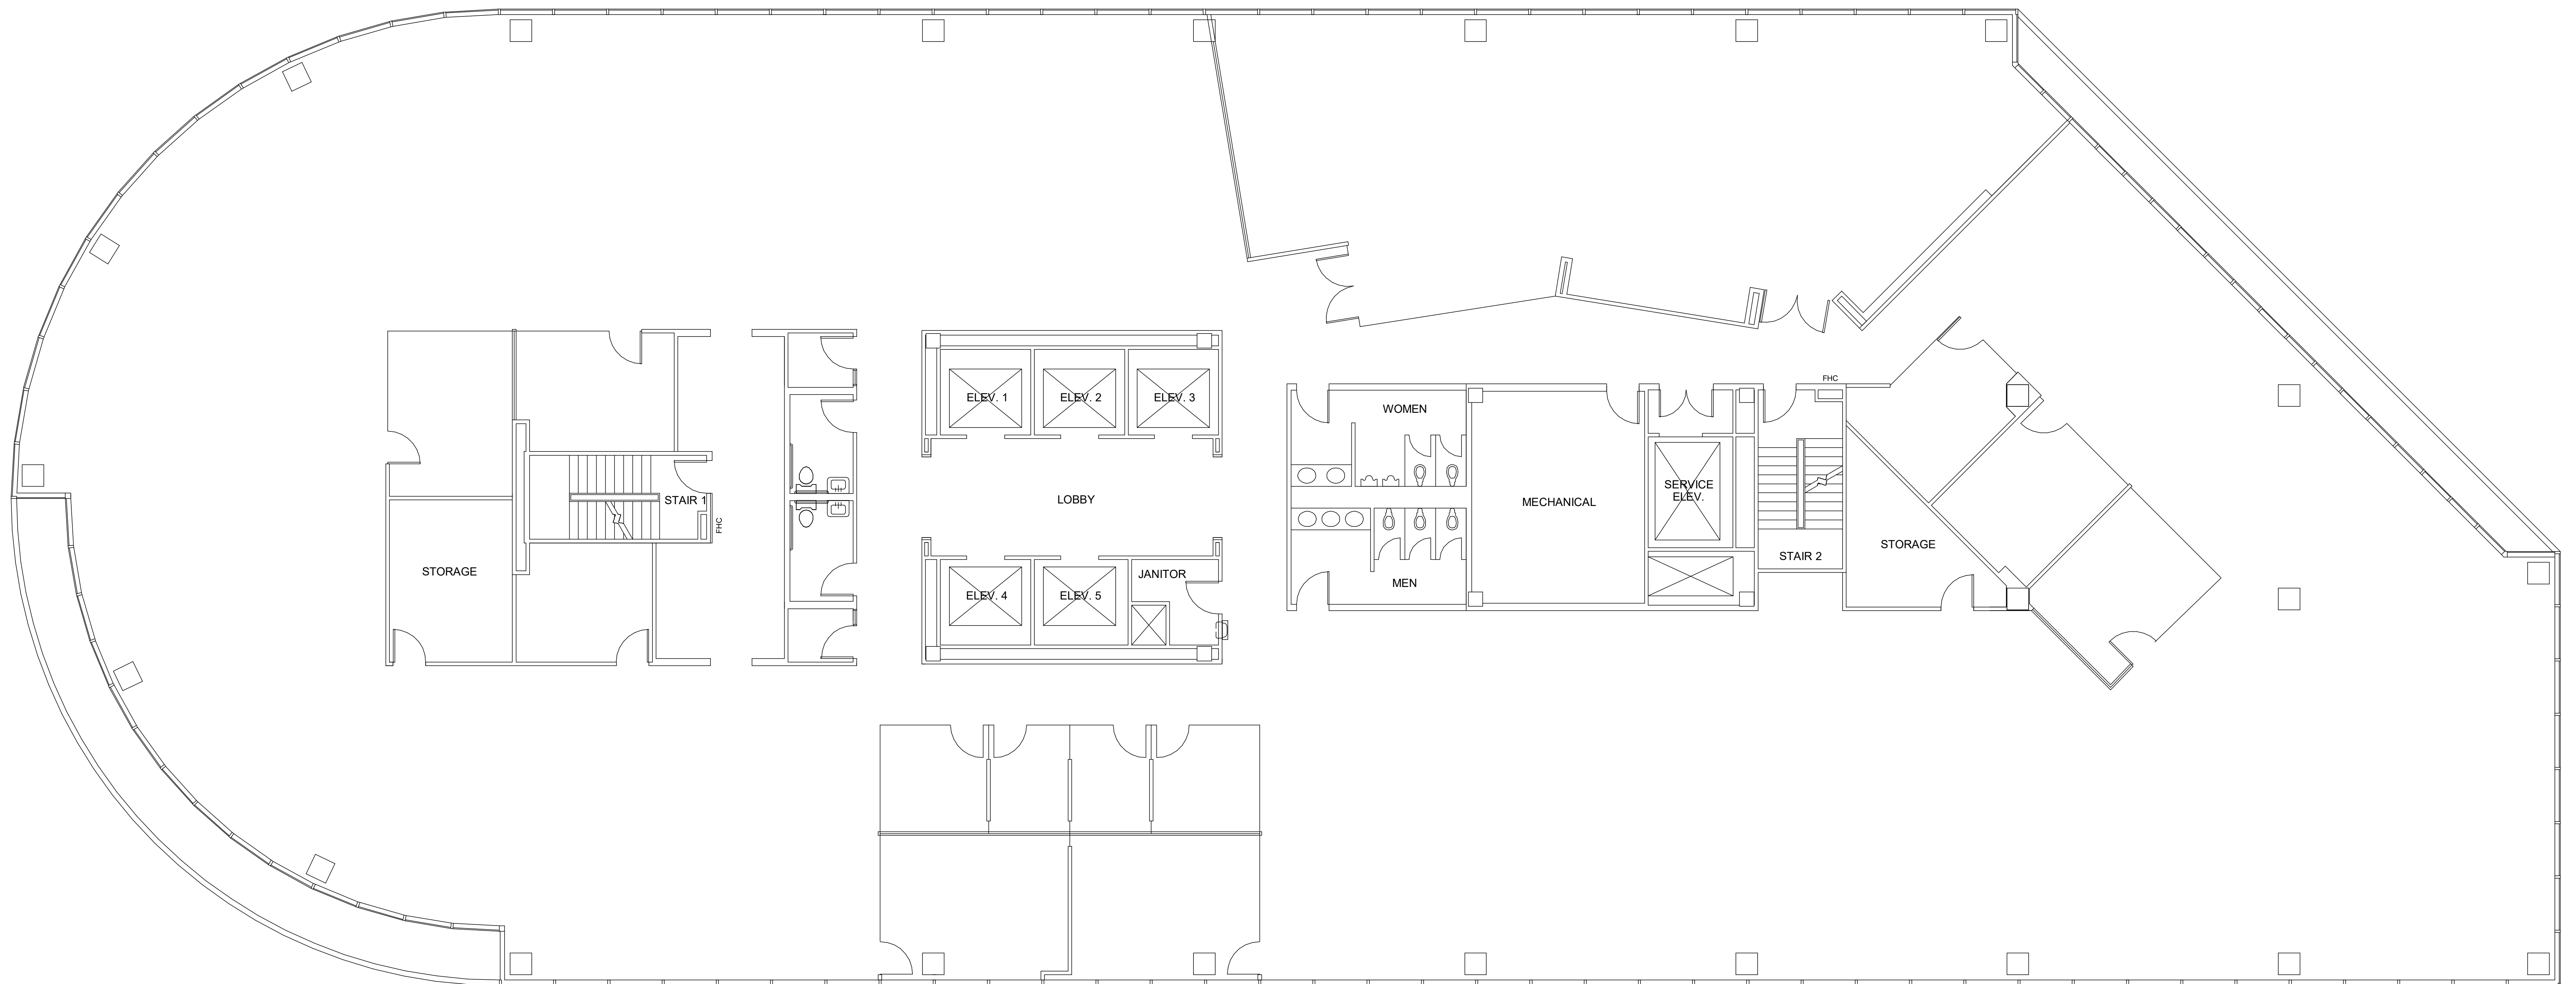

TWELVE

GREENWAY PLAZA

SUITE 1300 18,793 RSF