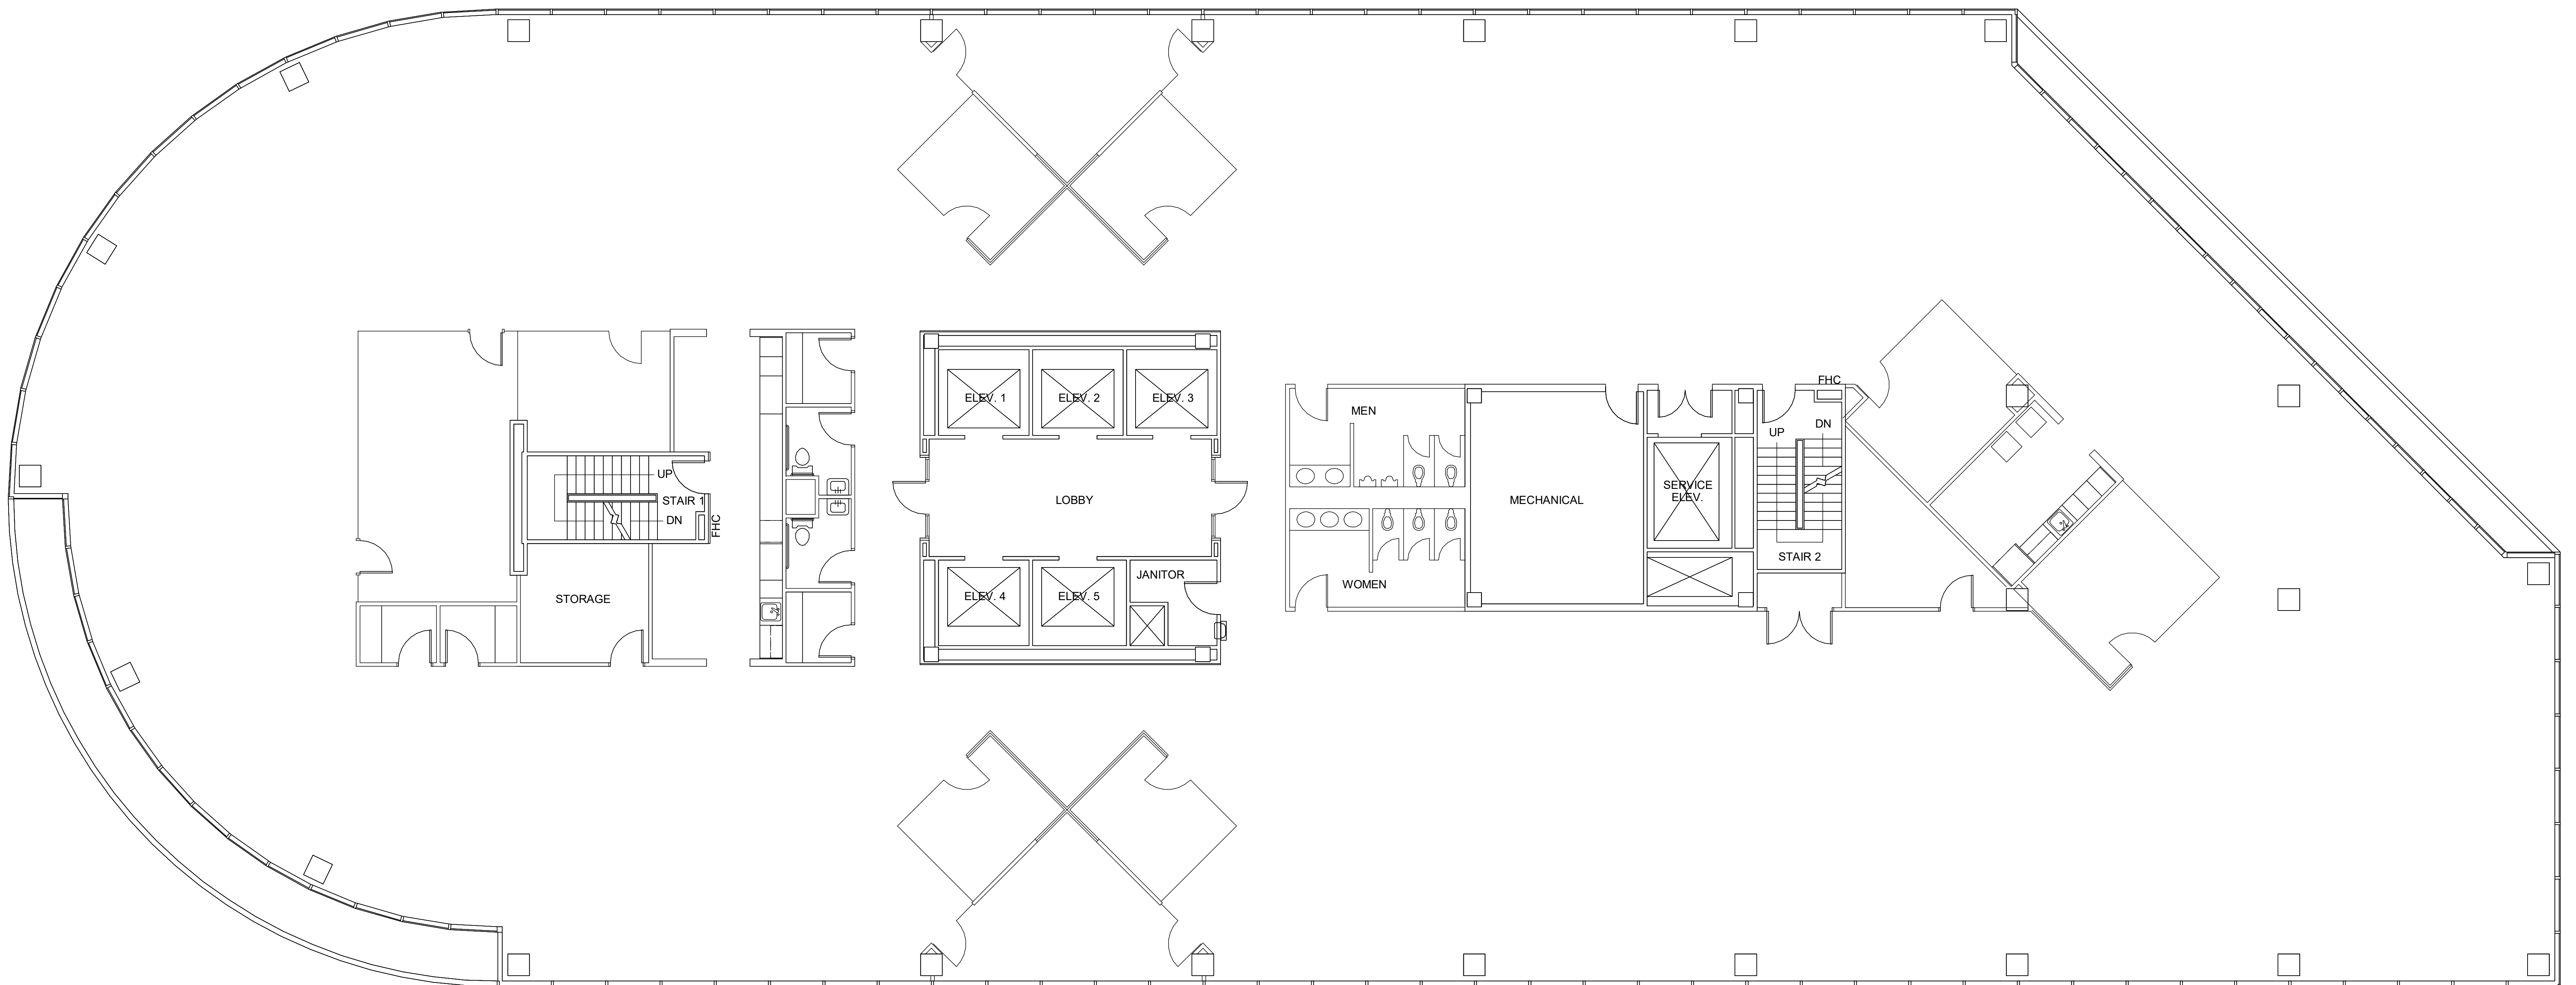

TWELVE

GREENWAY PLAZA

SUITE 1400 18,793 RSF