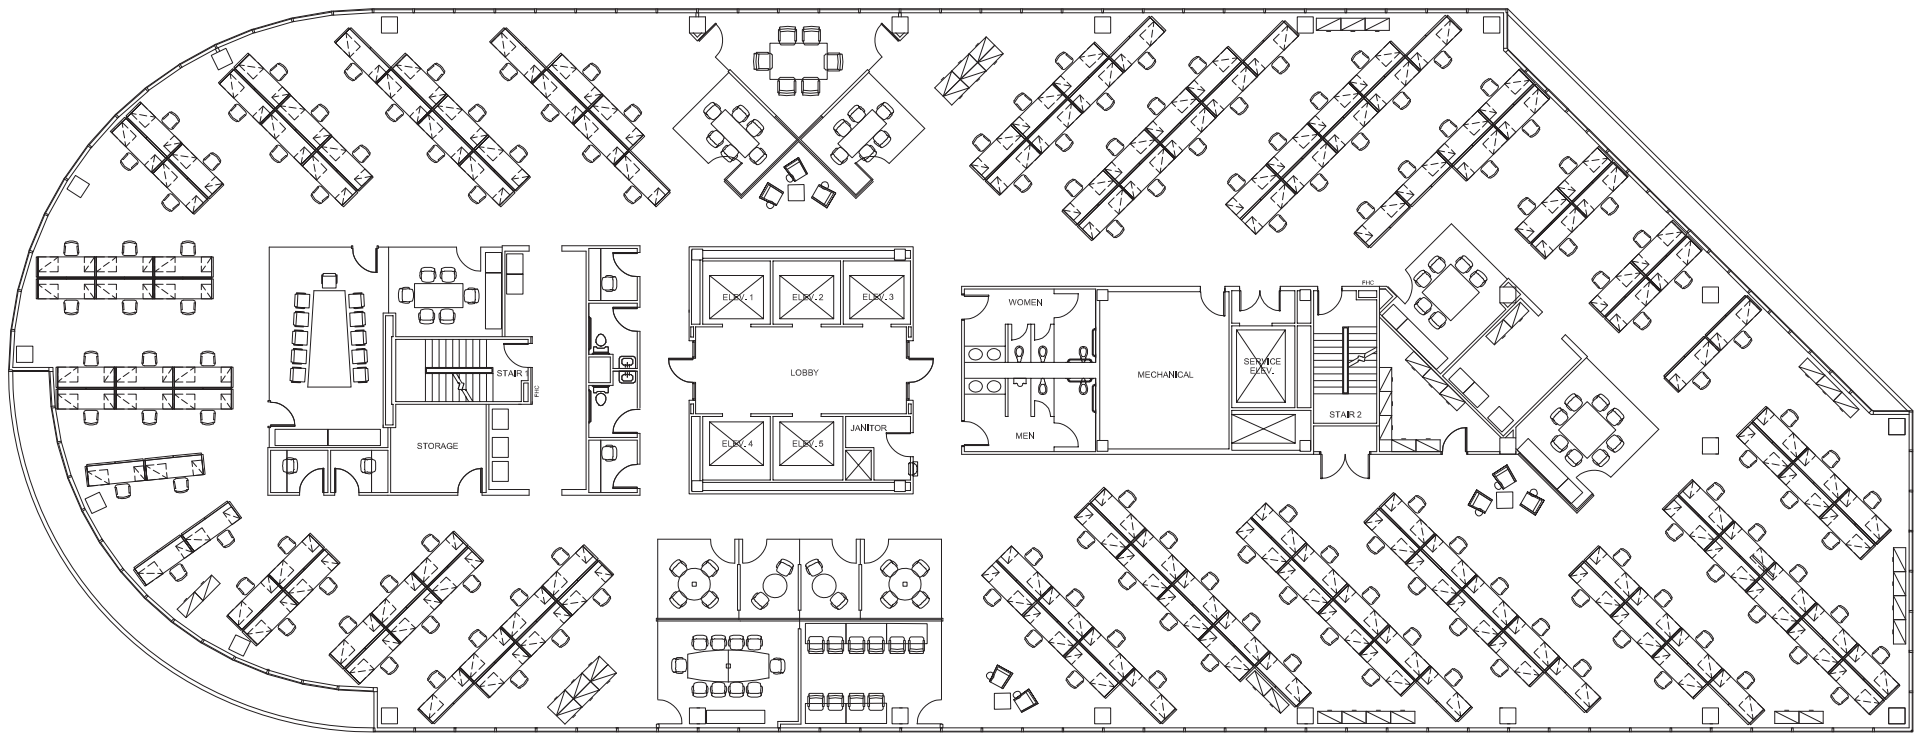

TWELVE

GREENWAY PLAZA

Workstations	154
Conference / Huddle	13
Break room	1

SUITE 1500 18,793 RSF