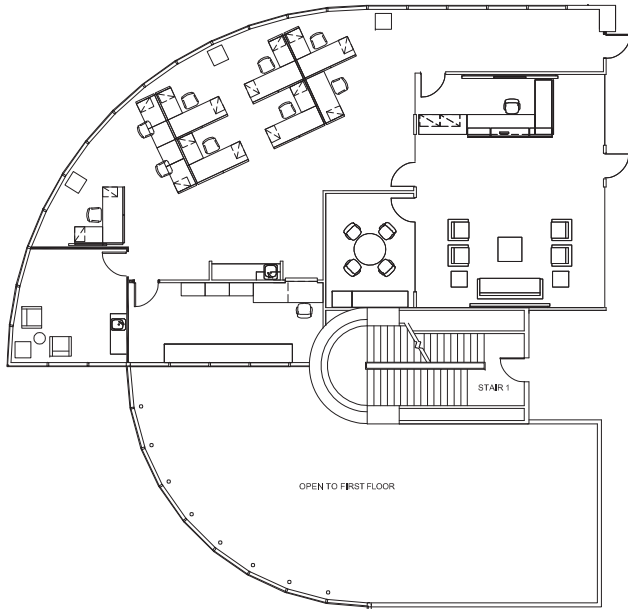

TWELVE

GREENWAY PLAZA

Workstations	9
Conference / Huddle	1
Training Room	5

SUITE 200 11,105 RSF

Operated by  **PARKWAY** 832.308.6055 | pky.com