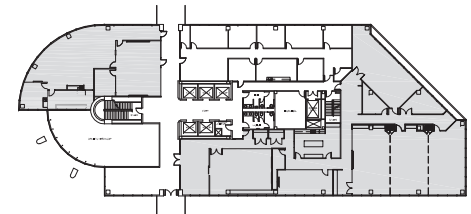

TWELVE

GREENWAY PLAZA

Workstations	9
Conference / Huddle	1
Training Room	5

SUITE 200 11,105 RSF

Operated by  **PARKWAY** 832.308.6055 | pky.com