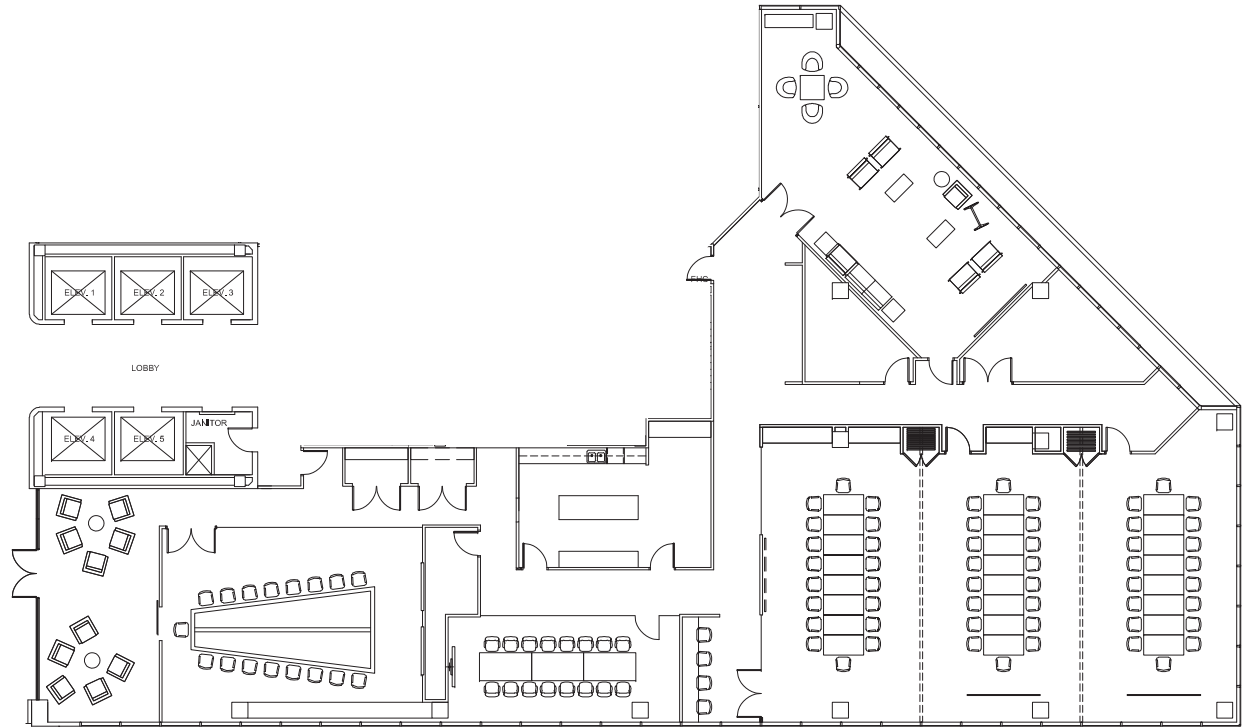

TWELVE

GREENWAY PLAZA

Workstations	9
Conference / Huddle	1
Training Room	5

SUITE 200 11,105 RSF

Operated by  **PARKWAY** 832.308.6055 | pky.com