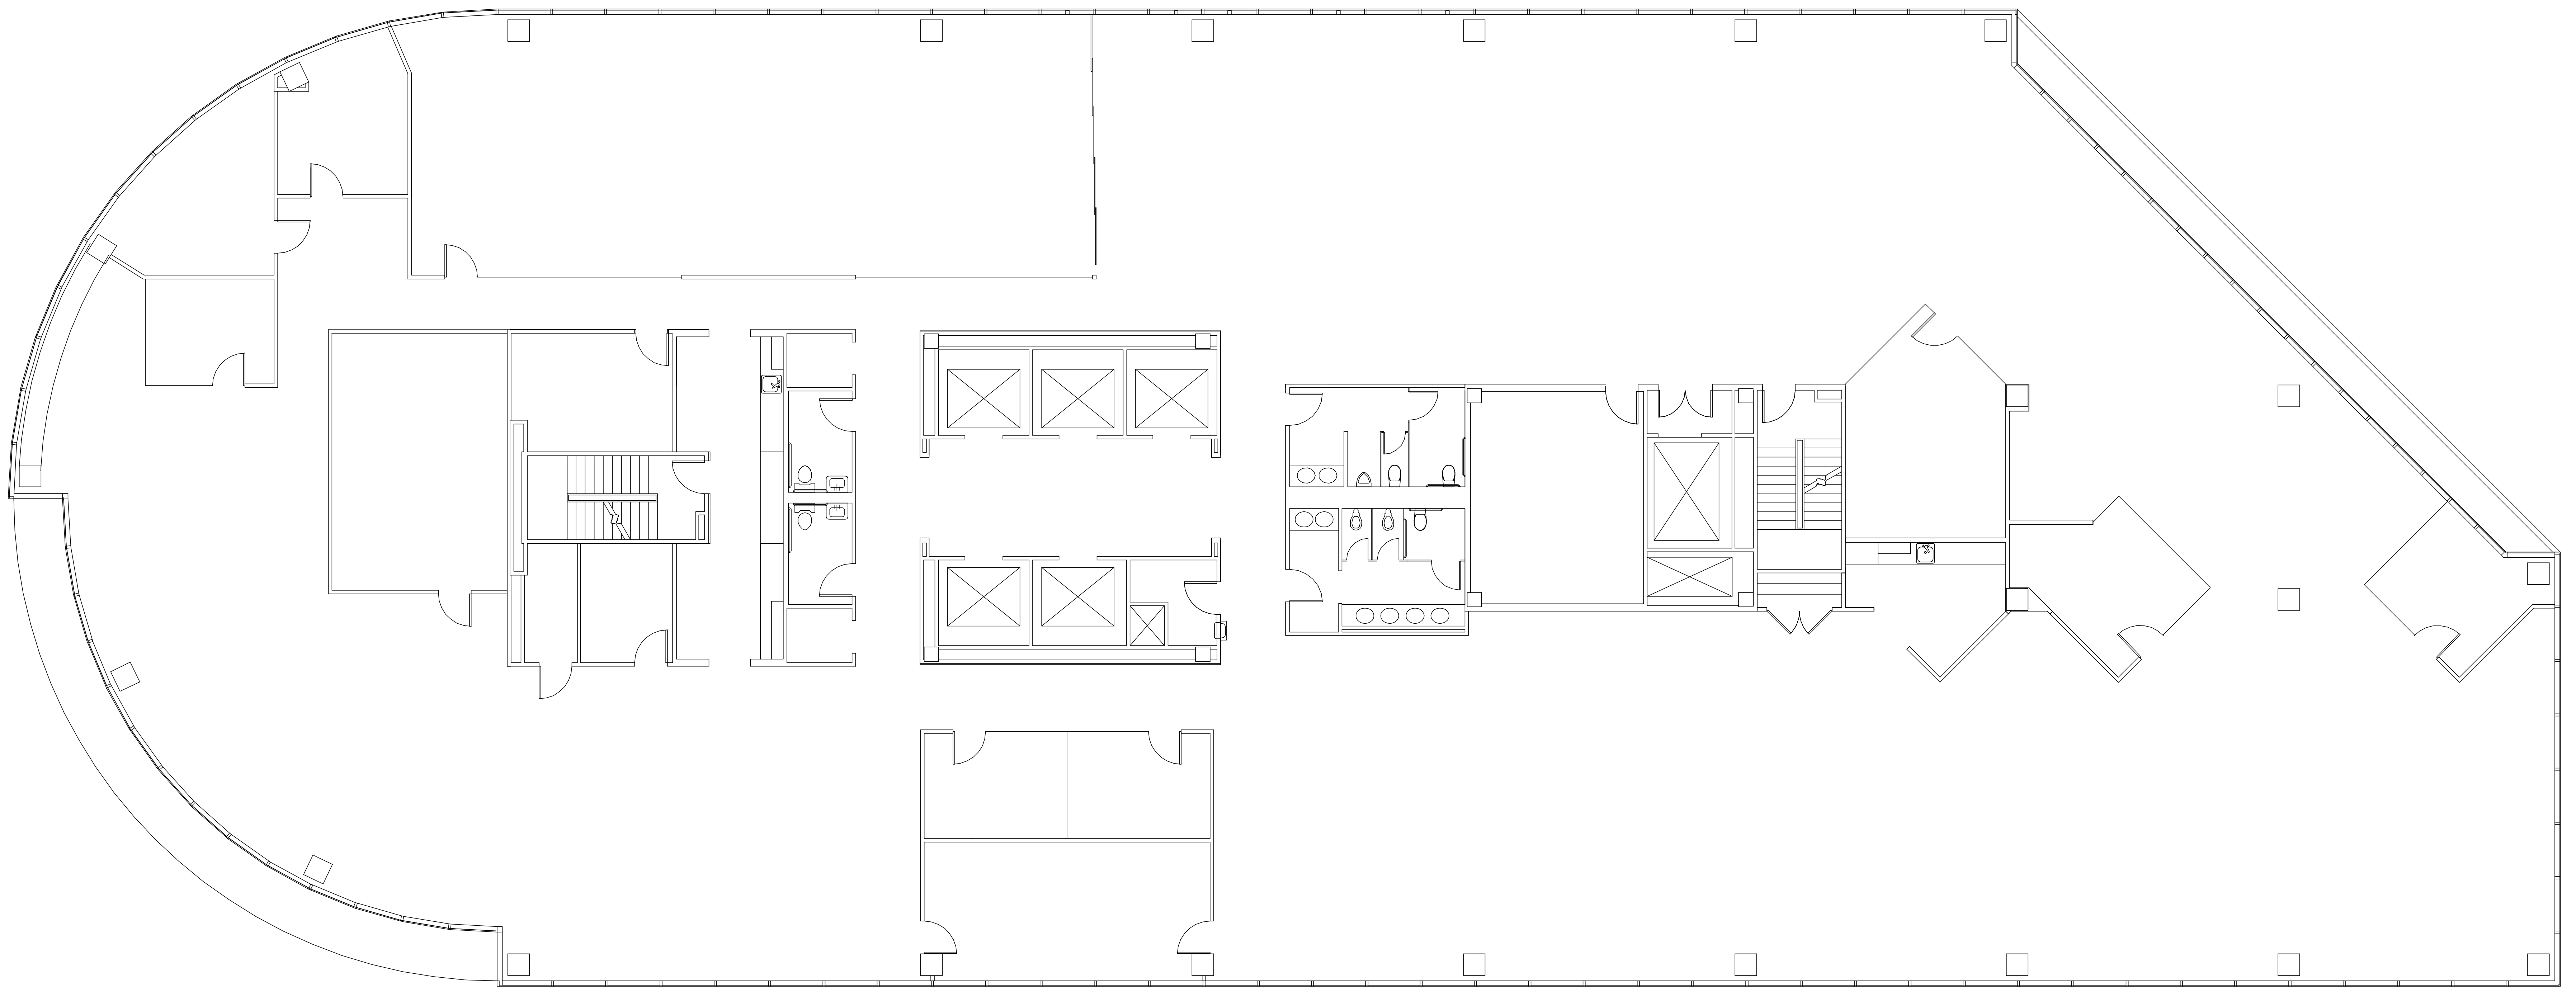

# TWELVE

GREENWAY PLAZA

SUITE 300 18,793 RSF