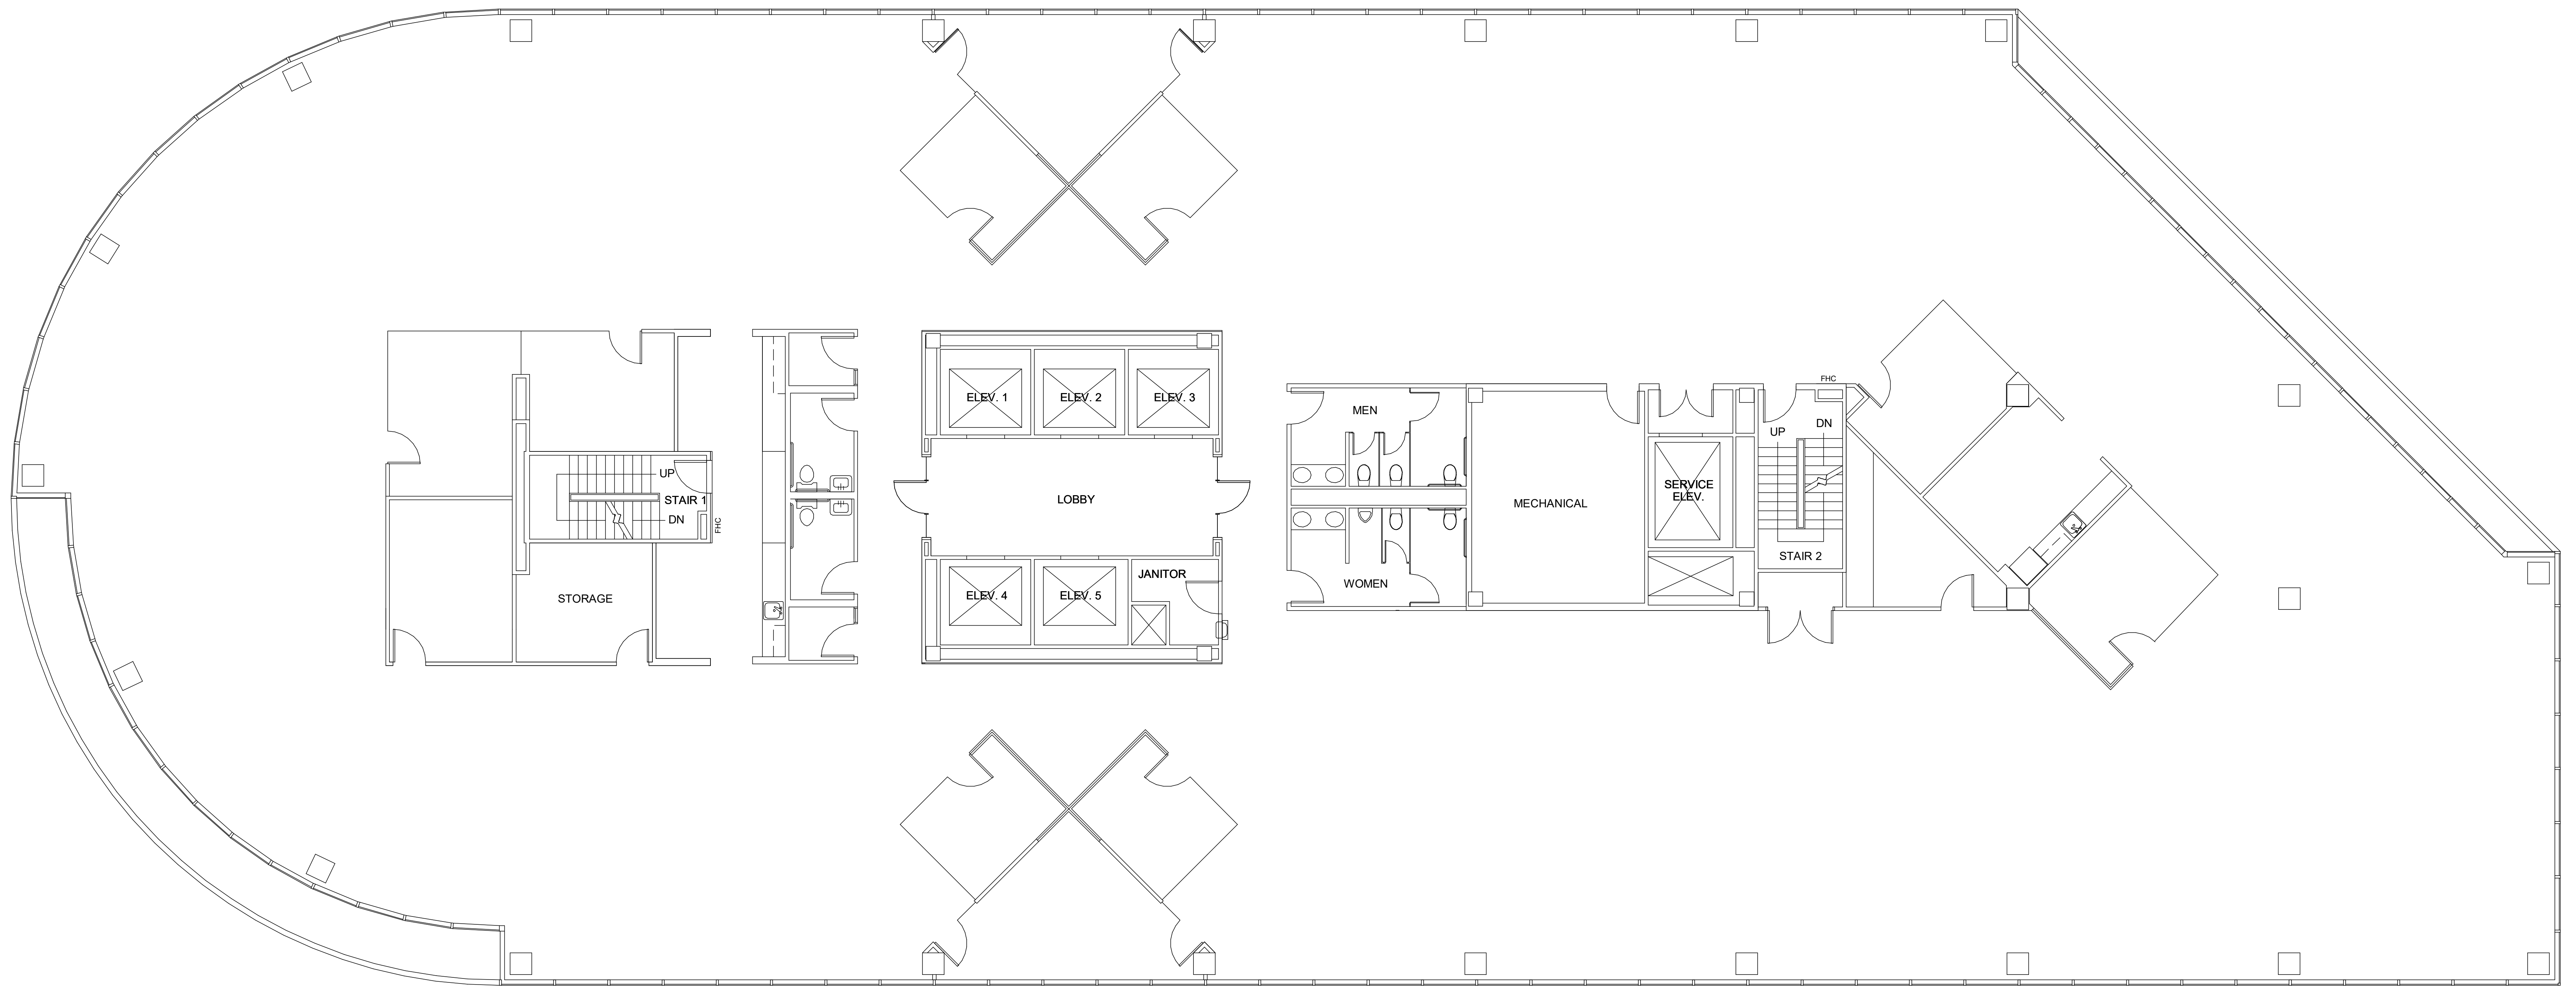

TWELVE

GREENWAY PLAZA

SUITE 500 18,793 RSF