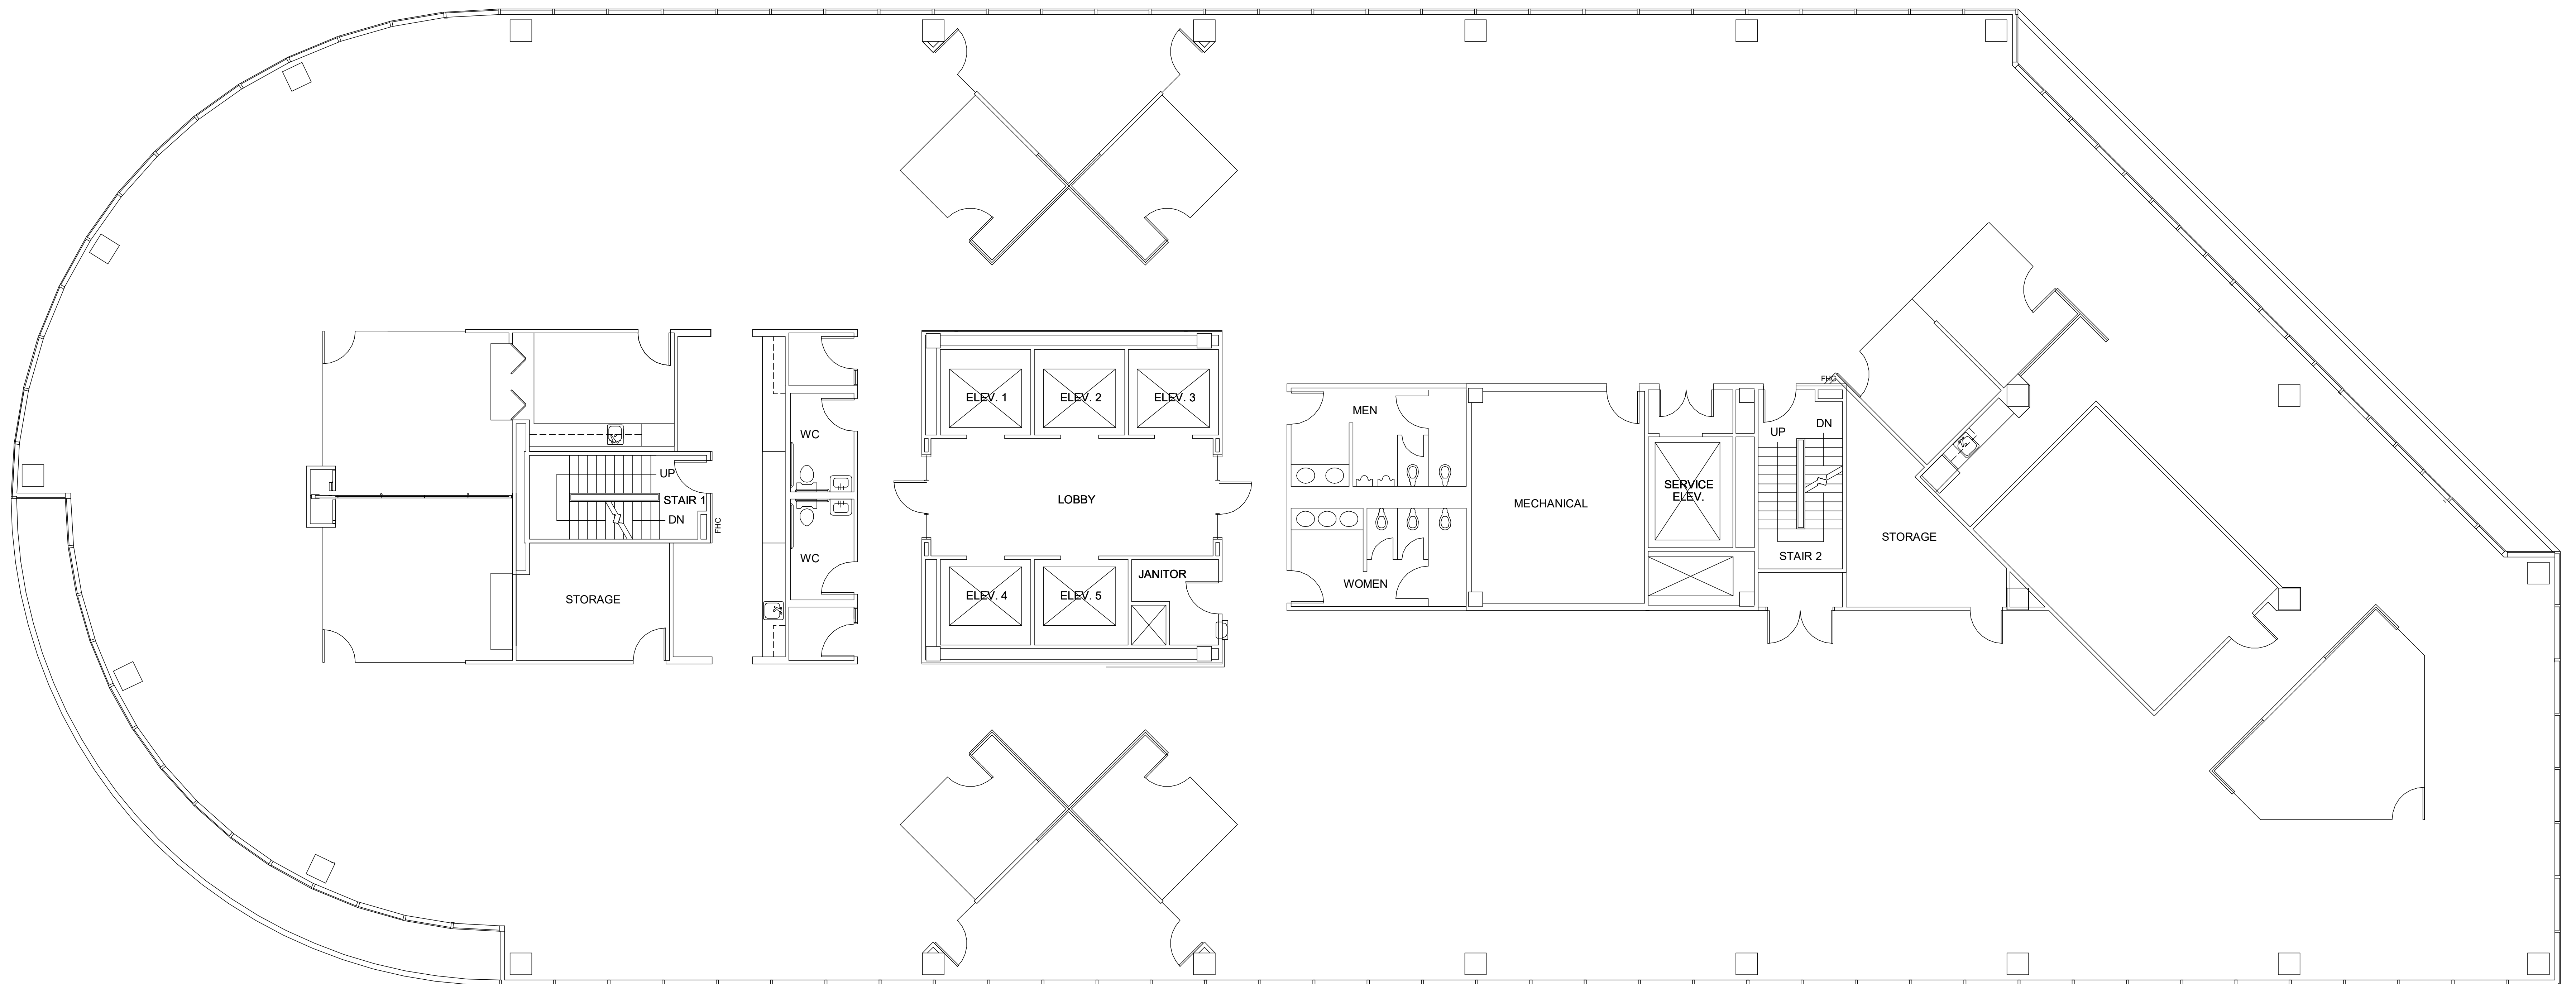

TWELVE

GREENWAY PLAZA

SUITE 600 18,793 RSF