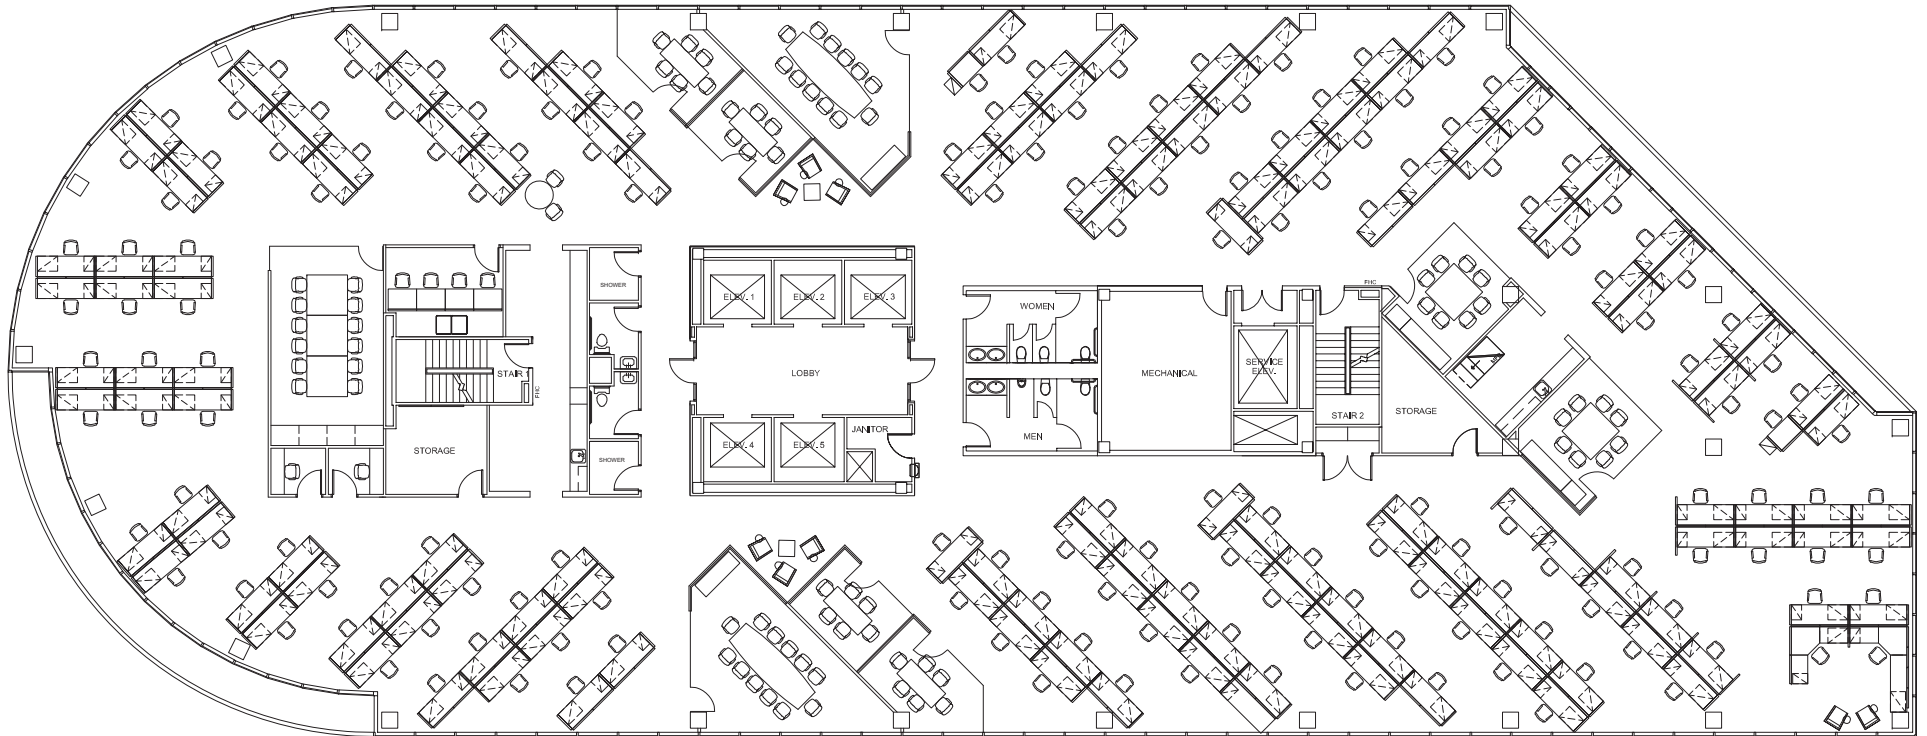

TWELVE

GREENWAY PLAZA

Workstations	168
Conference / Huddle	9
Break room	2

SUITE 700 18,793 RSF