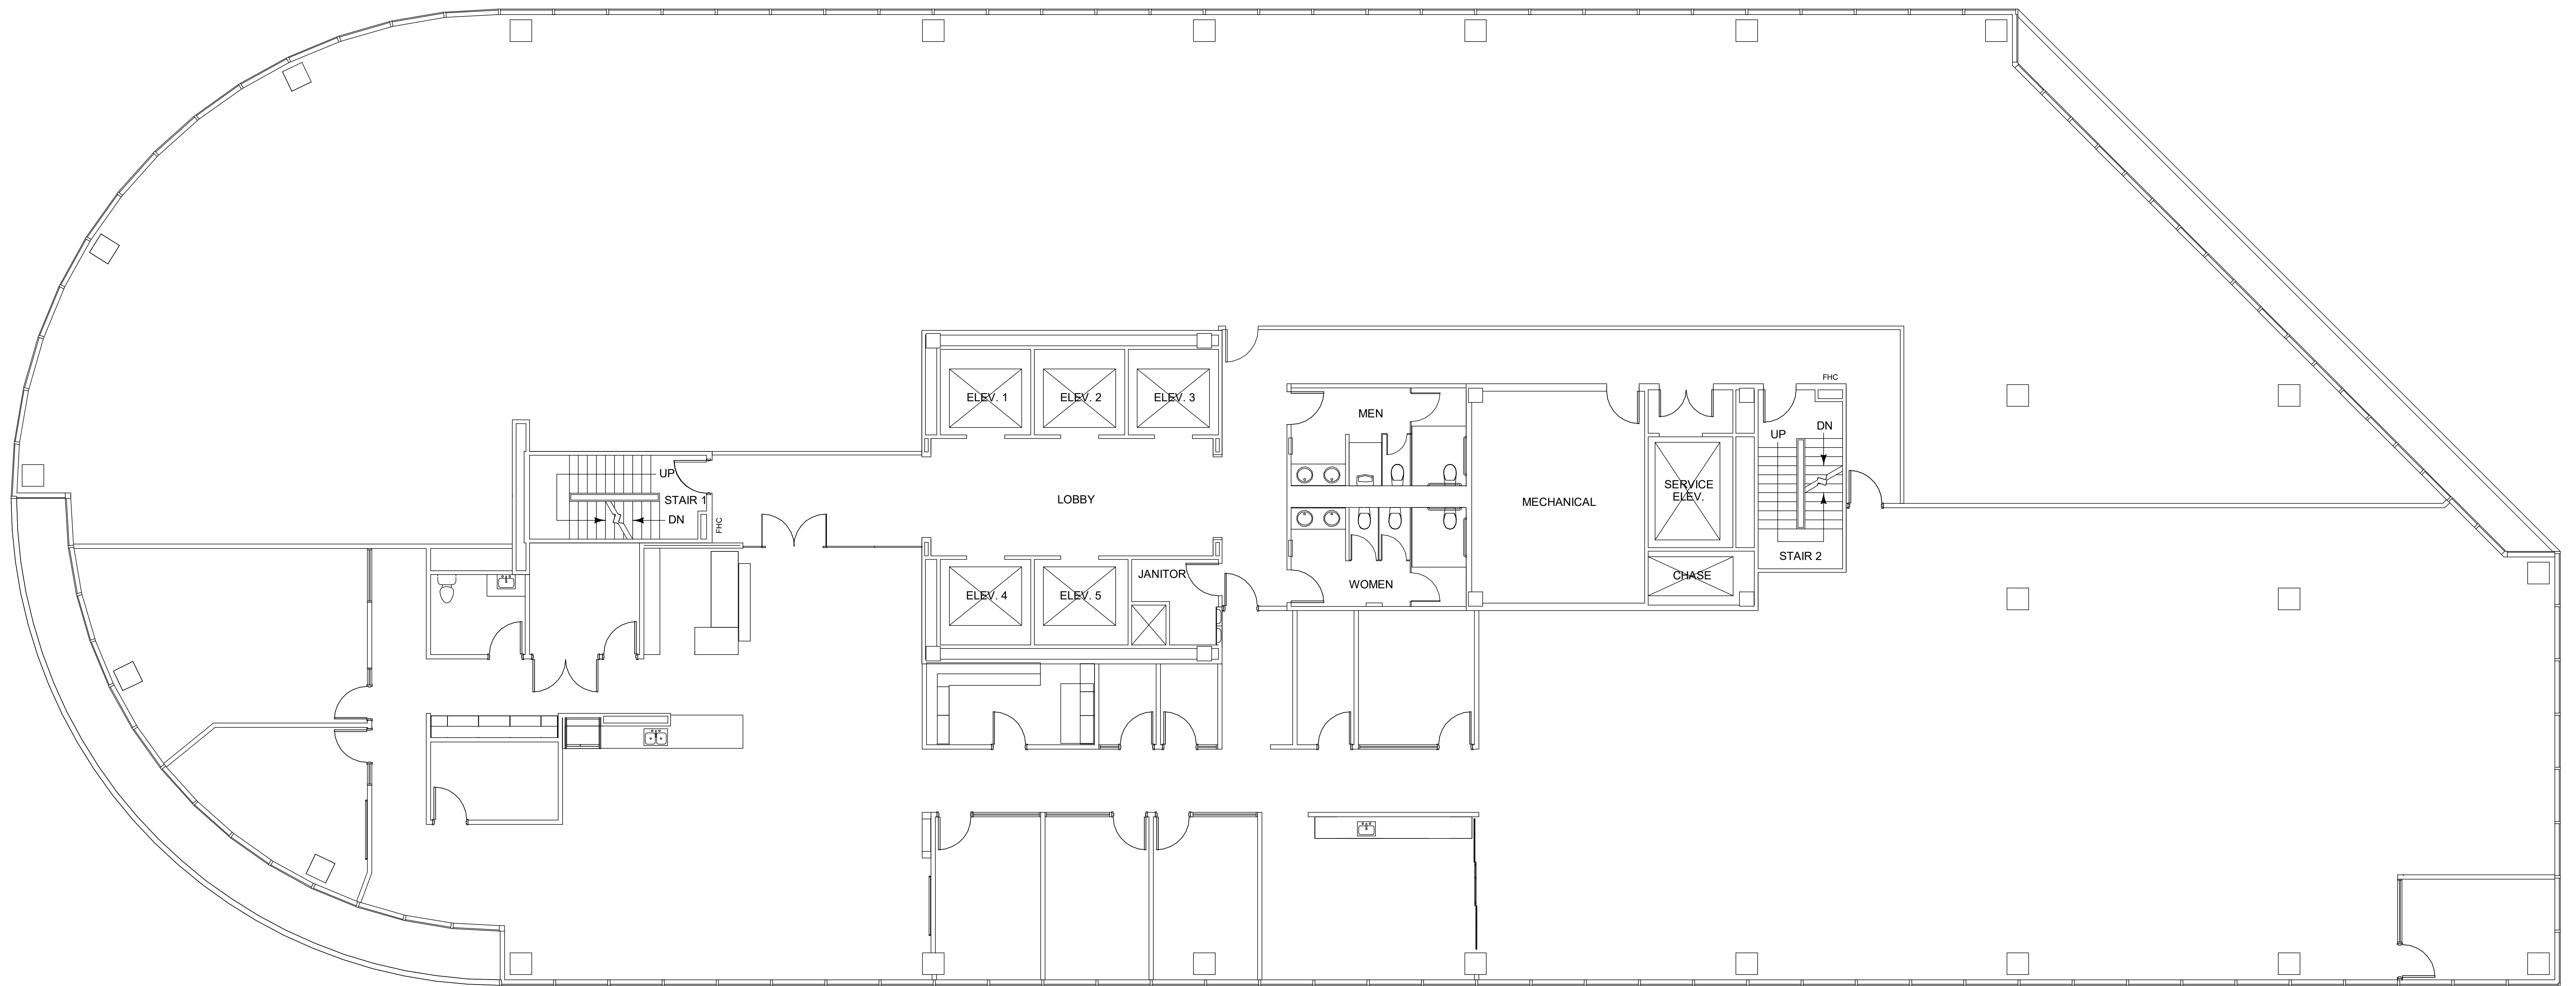

TWELVE

GREENWAY PLAZA

SUITE 900 18,793 RSF