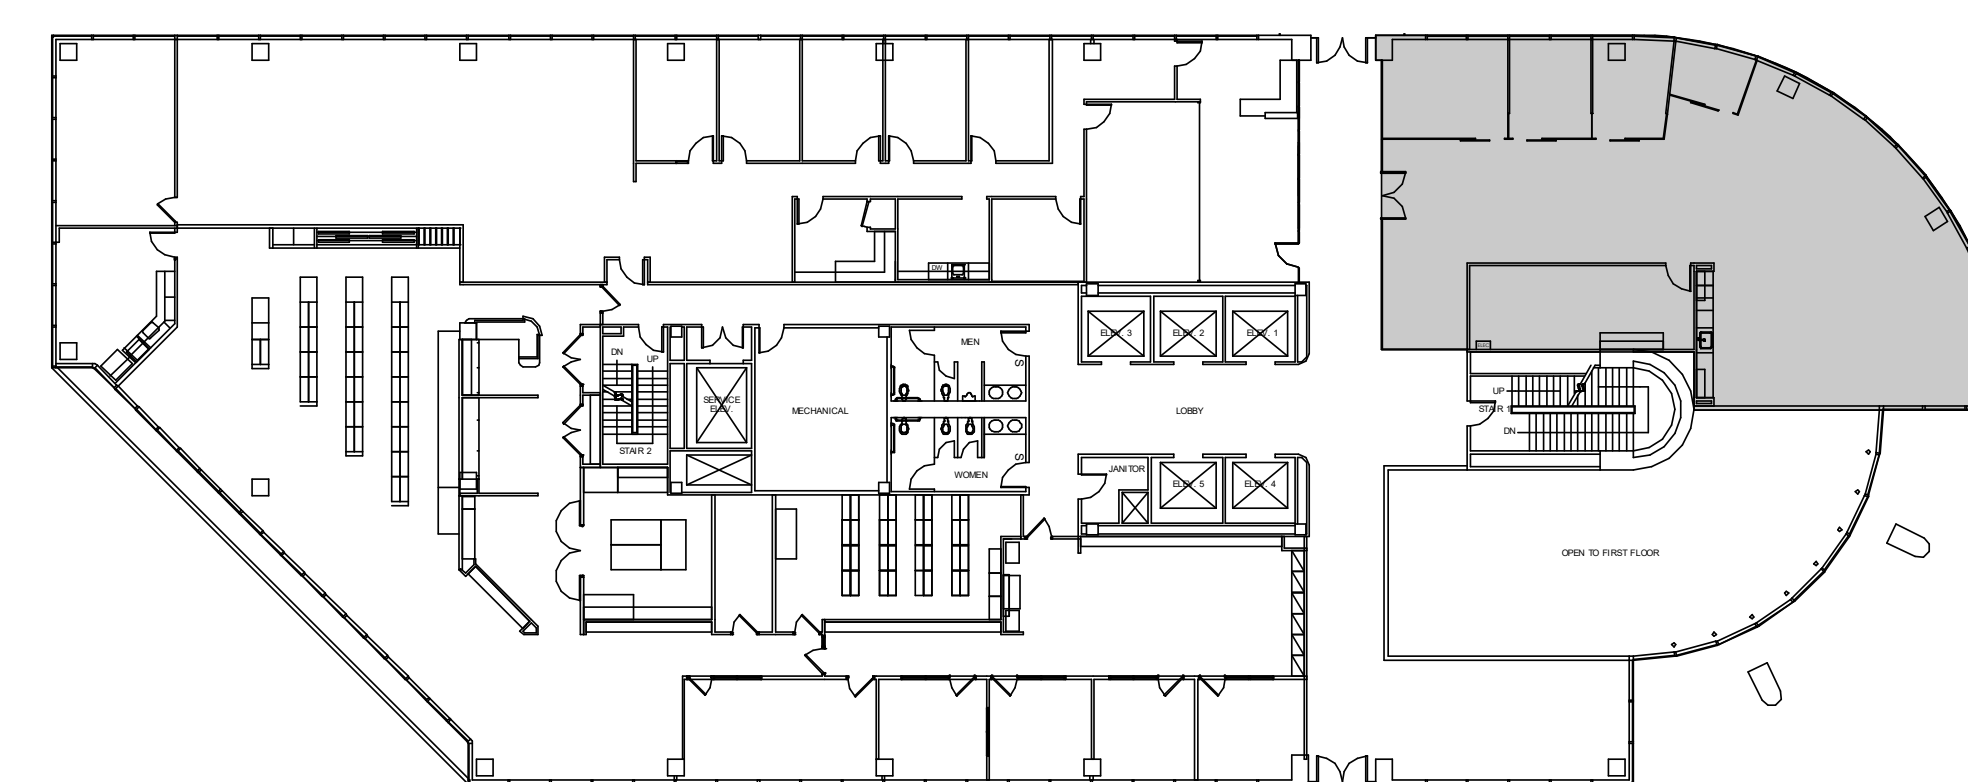

EIGHT

GREENWAY PLAZA

SUITE 200 3,036 RSF