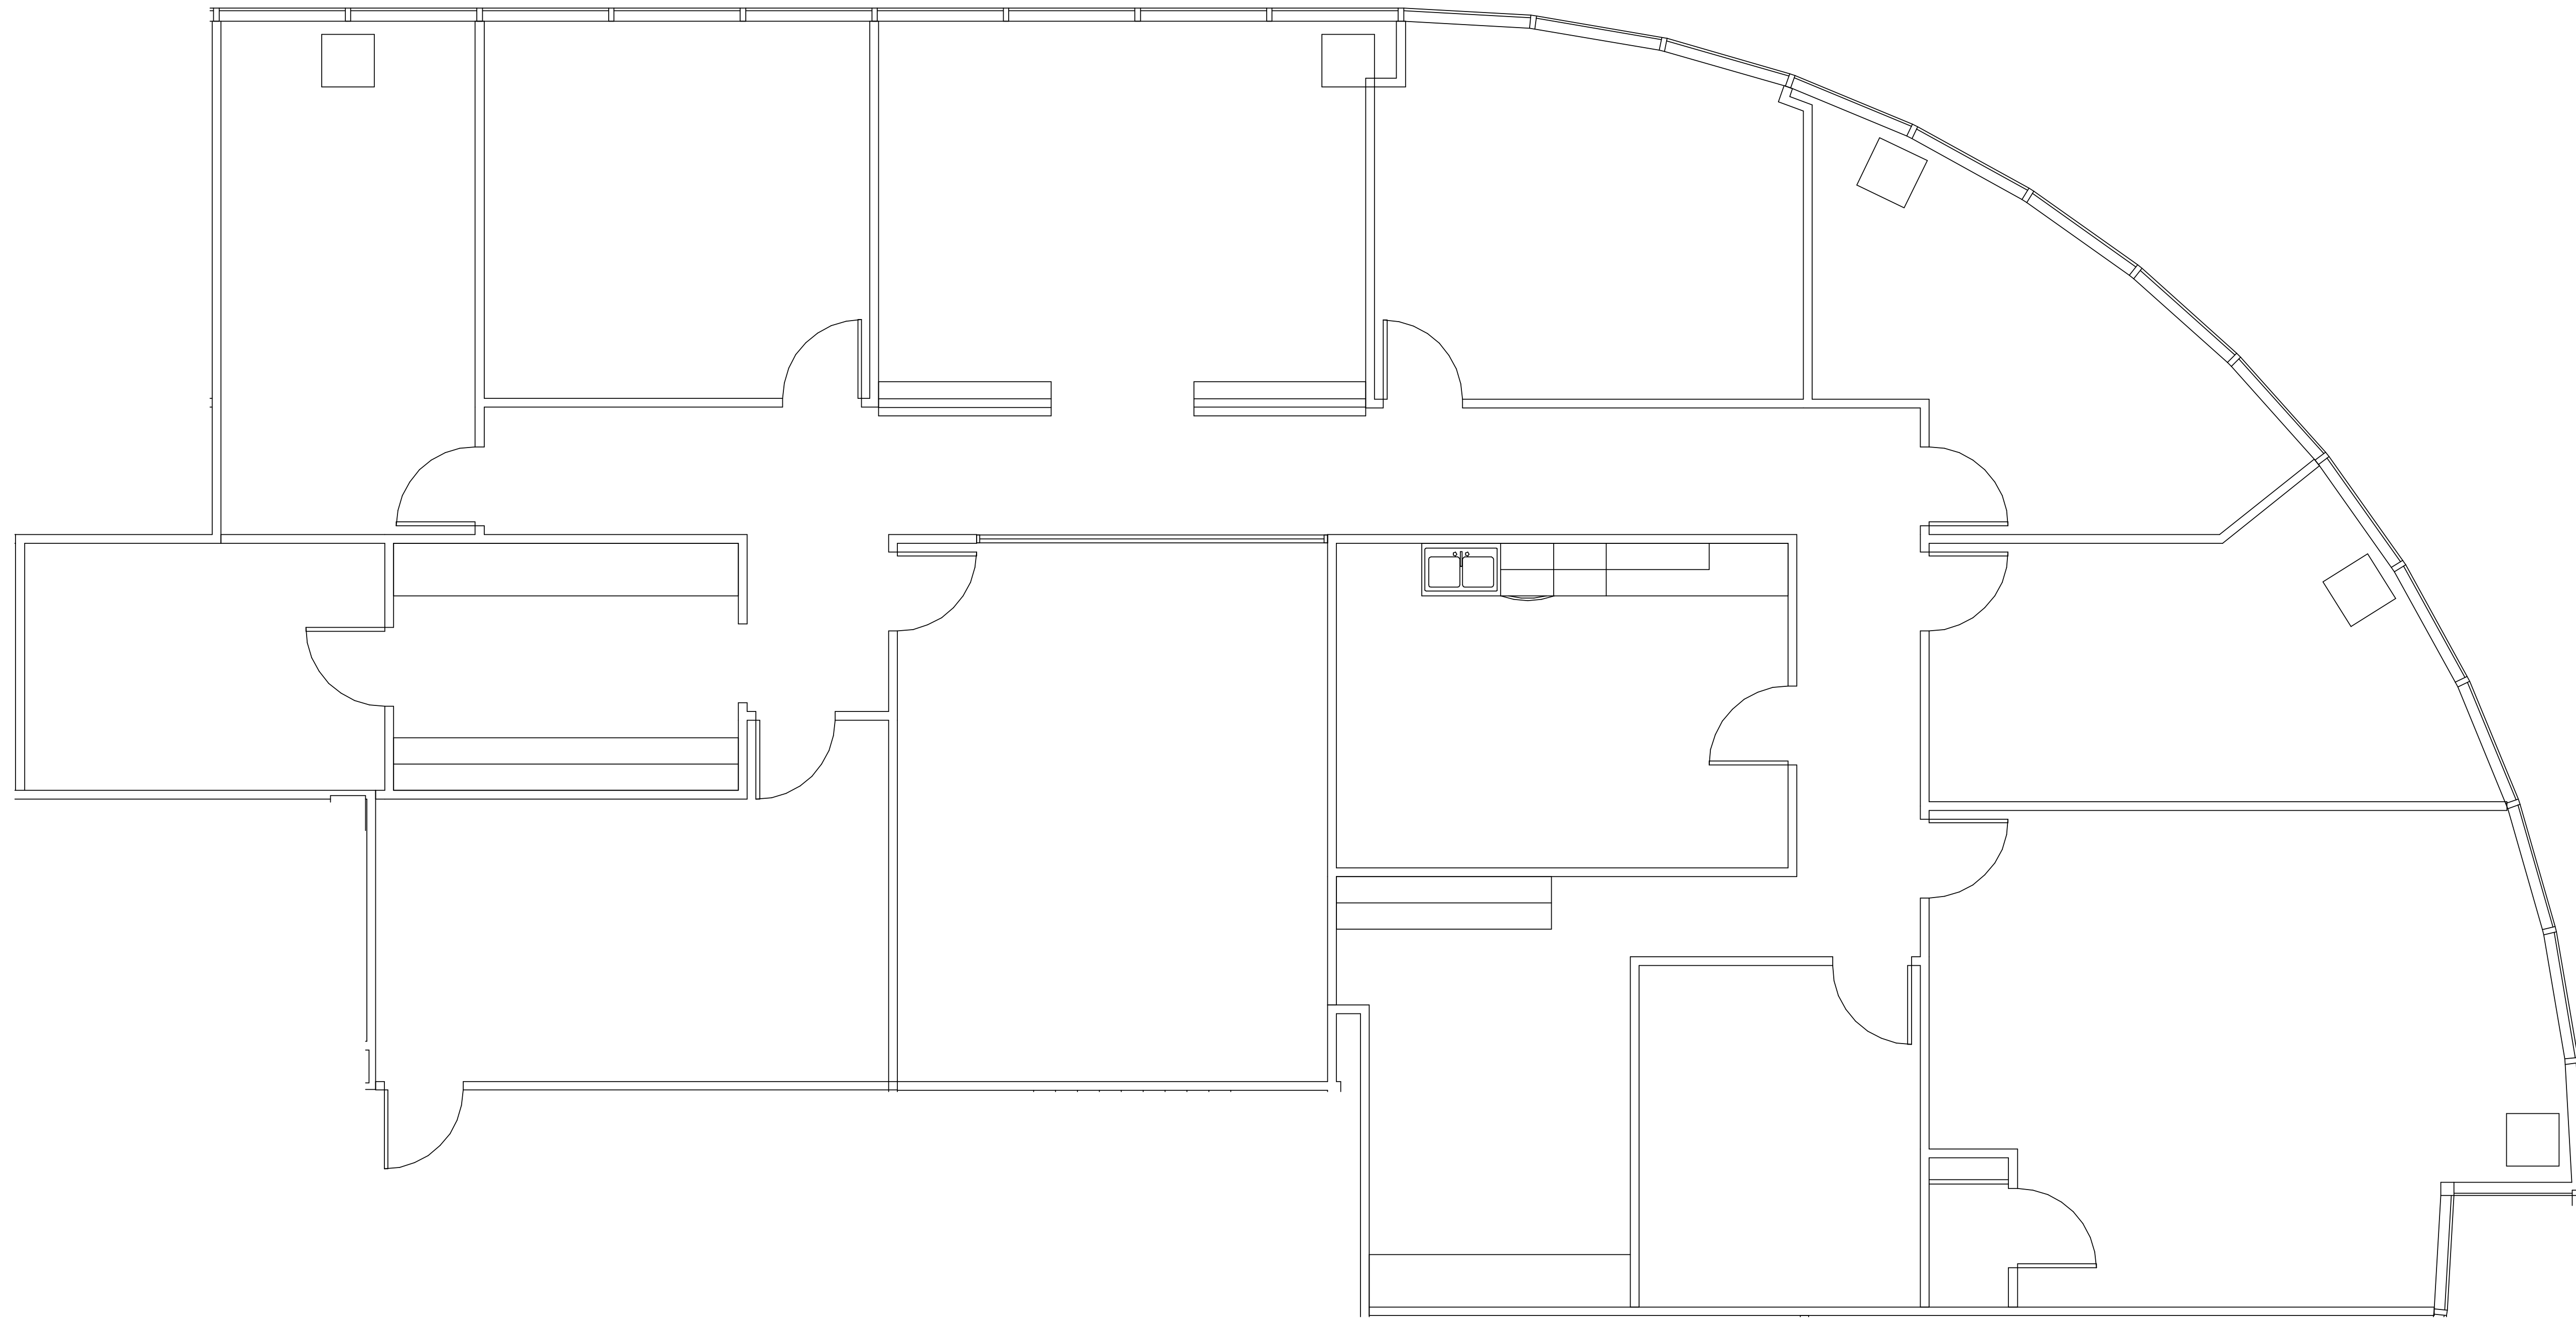

EIGHT

GREENWAY PLAZA

SUITE 1575 4,335 RSF