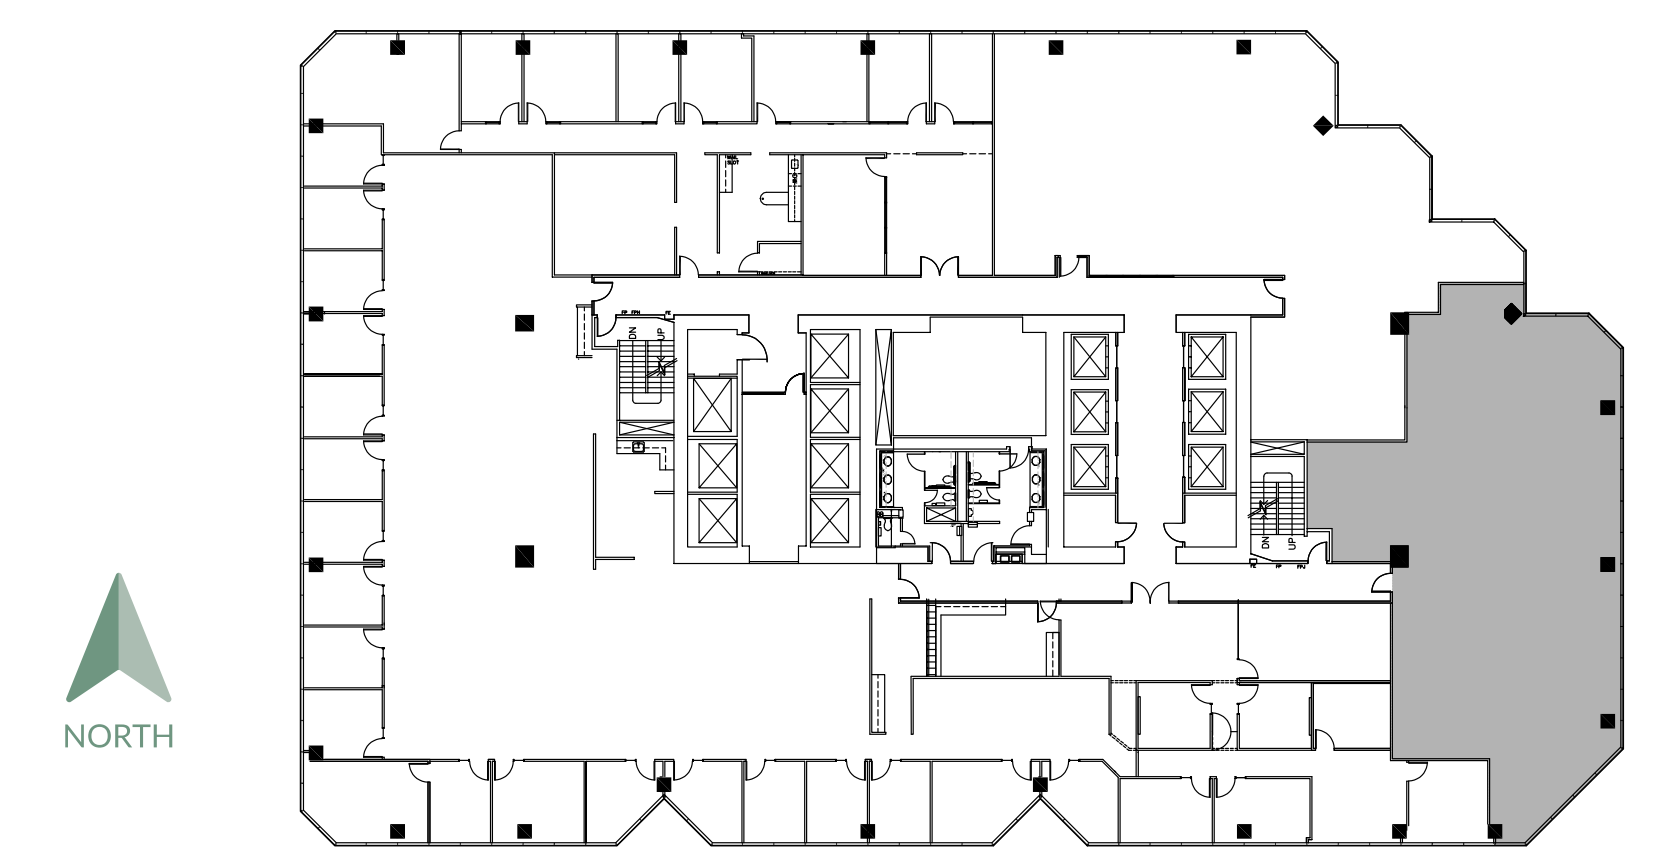

PHOENIX TOWER

AT GREENWAY PLAZA

SUITE 1820 3,759 RSF