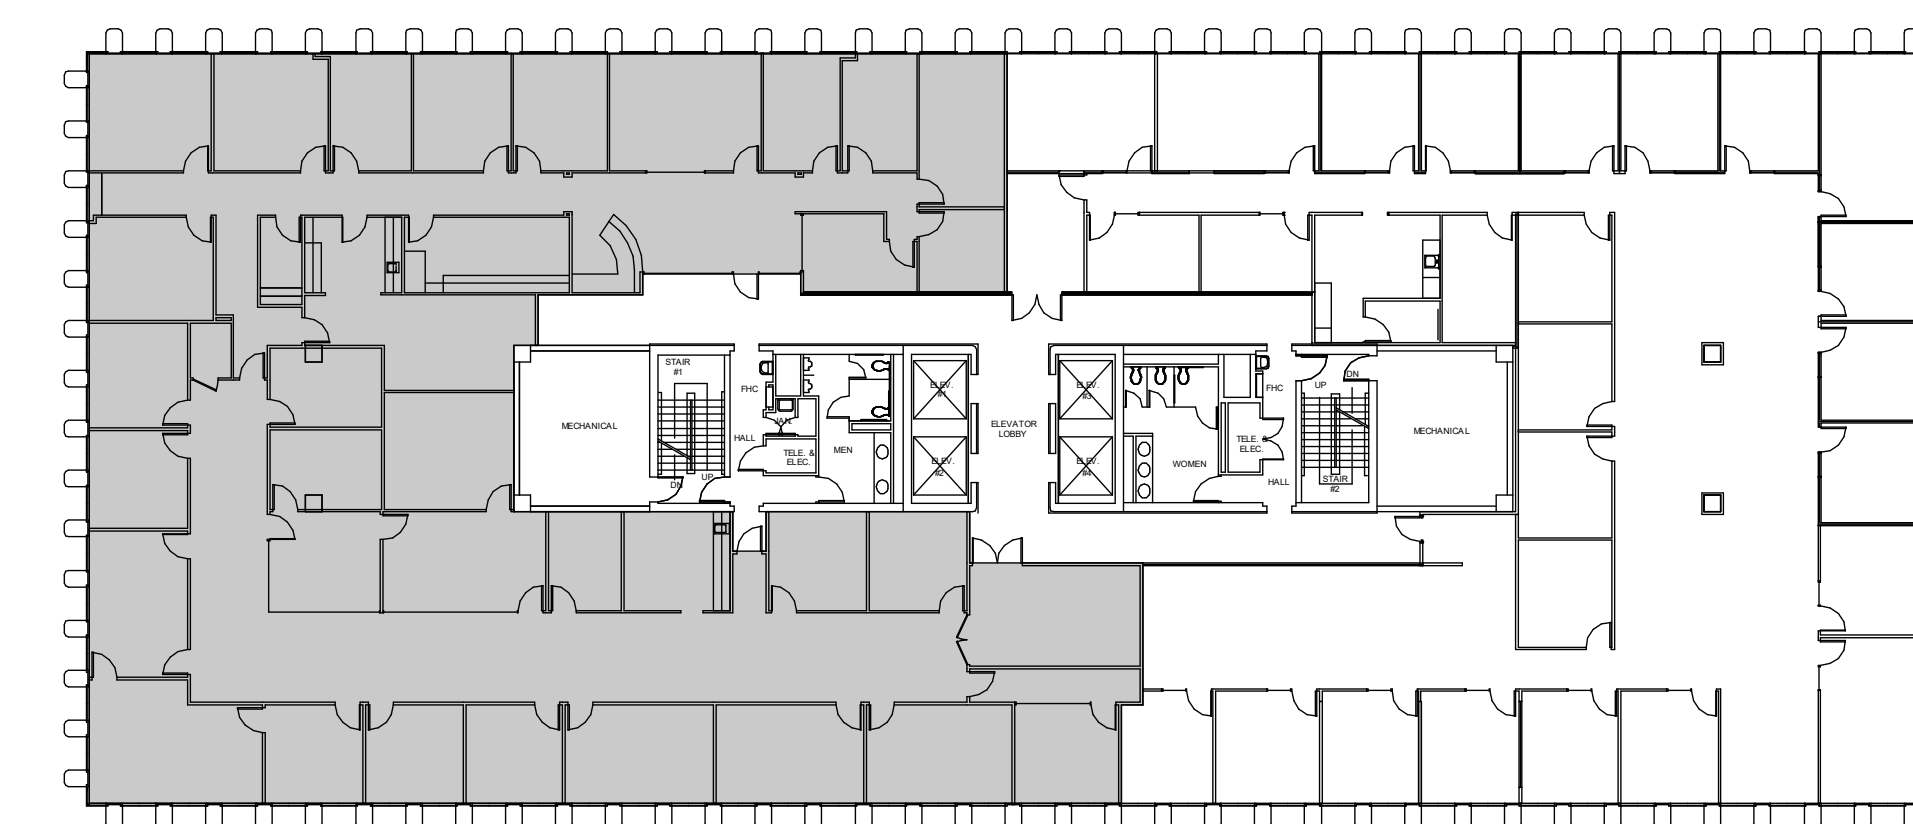

# ONE

GREENWAY PLAZA

SUITE 920 10,279 RSF