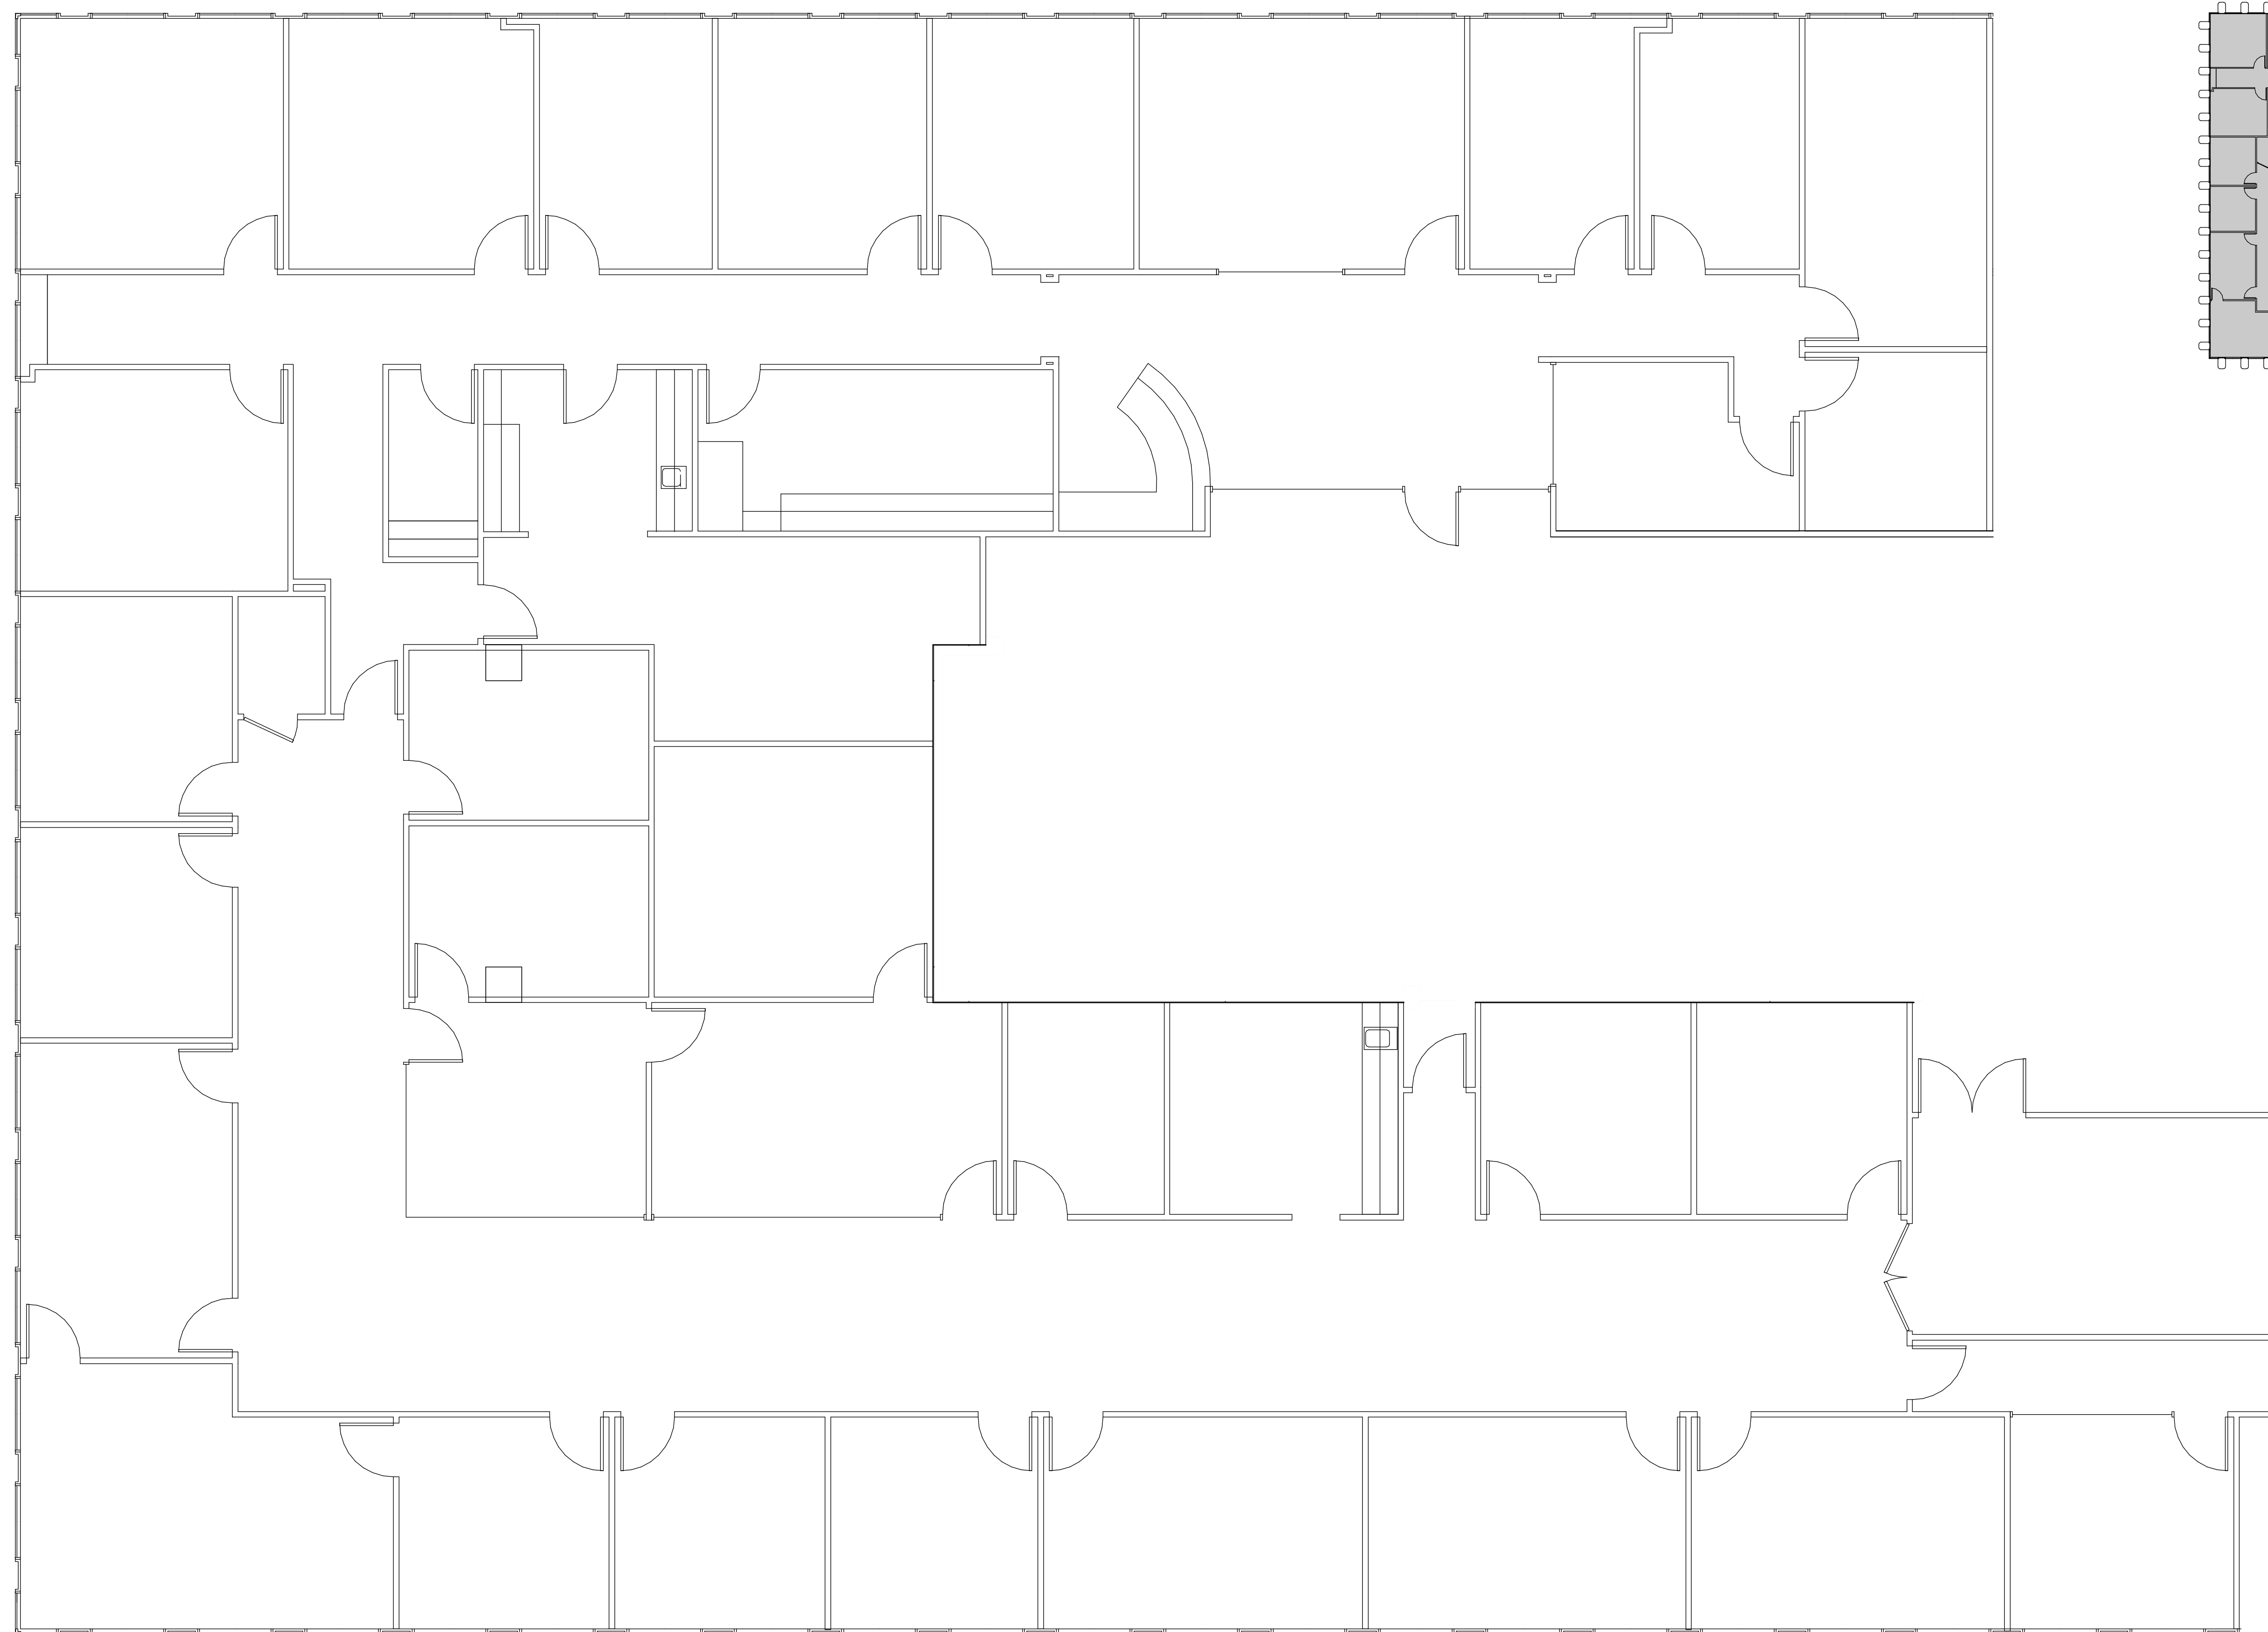

# ONE

GREENWAY PLAZA

SUITE 920 10,279 RSF