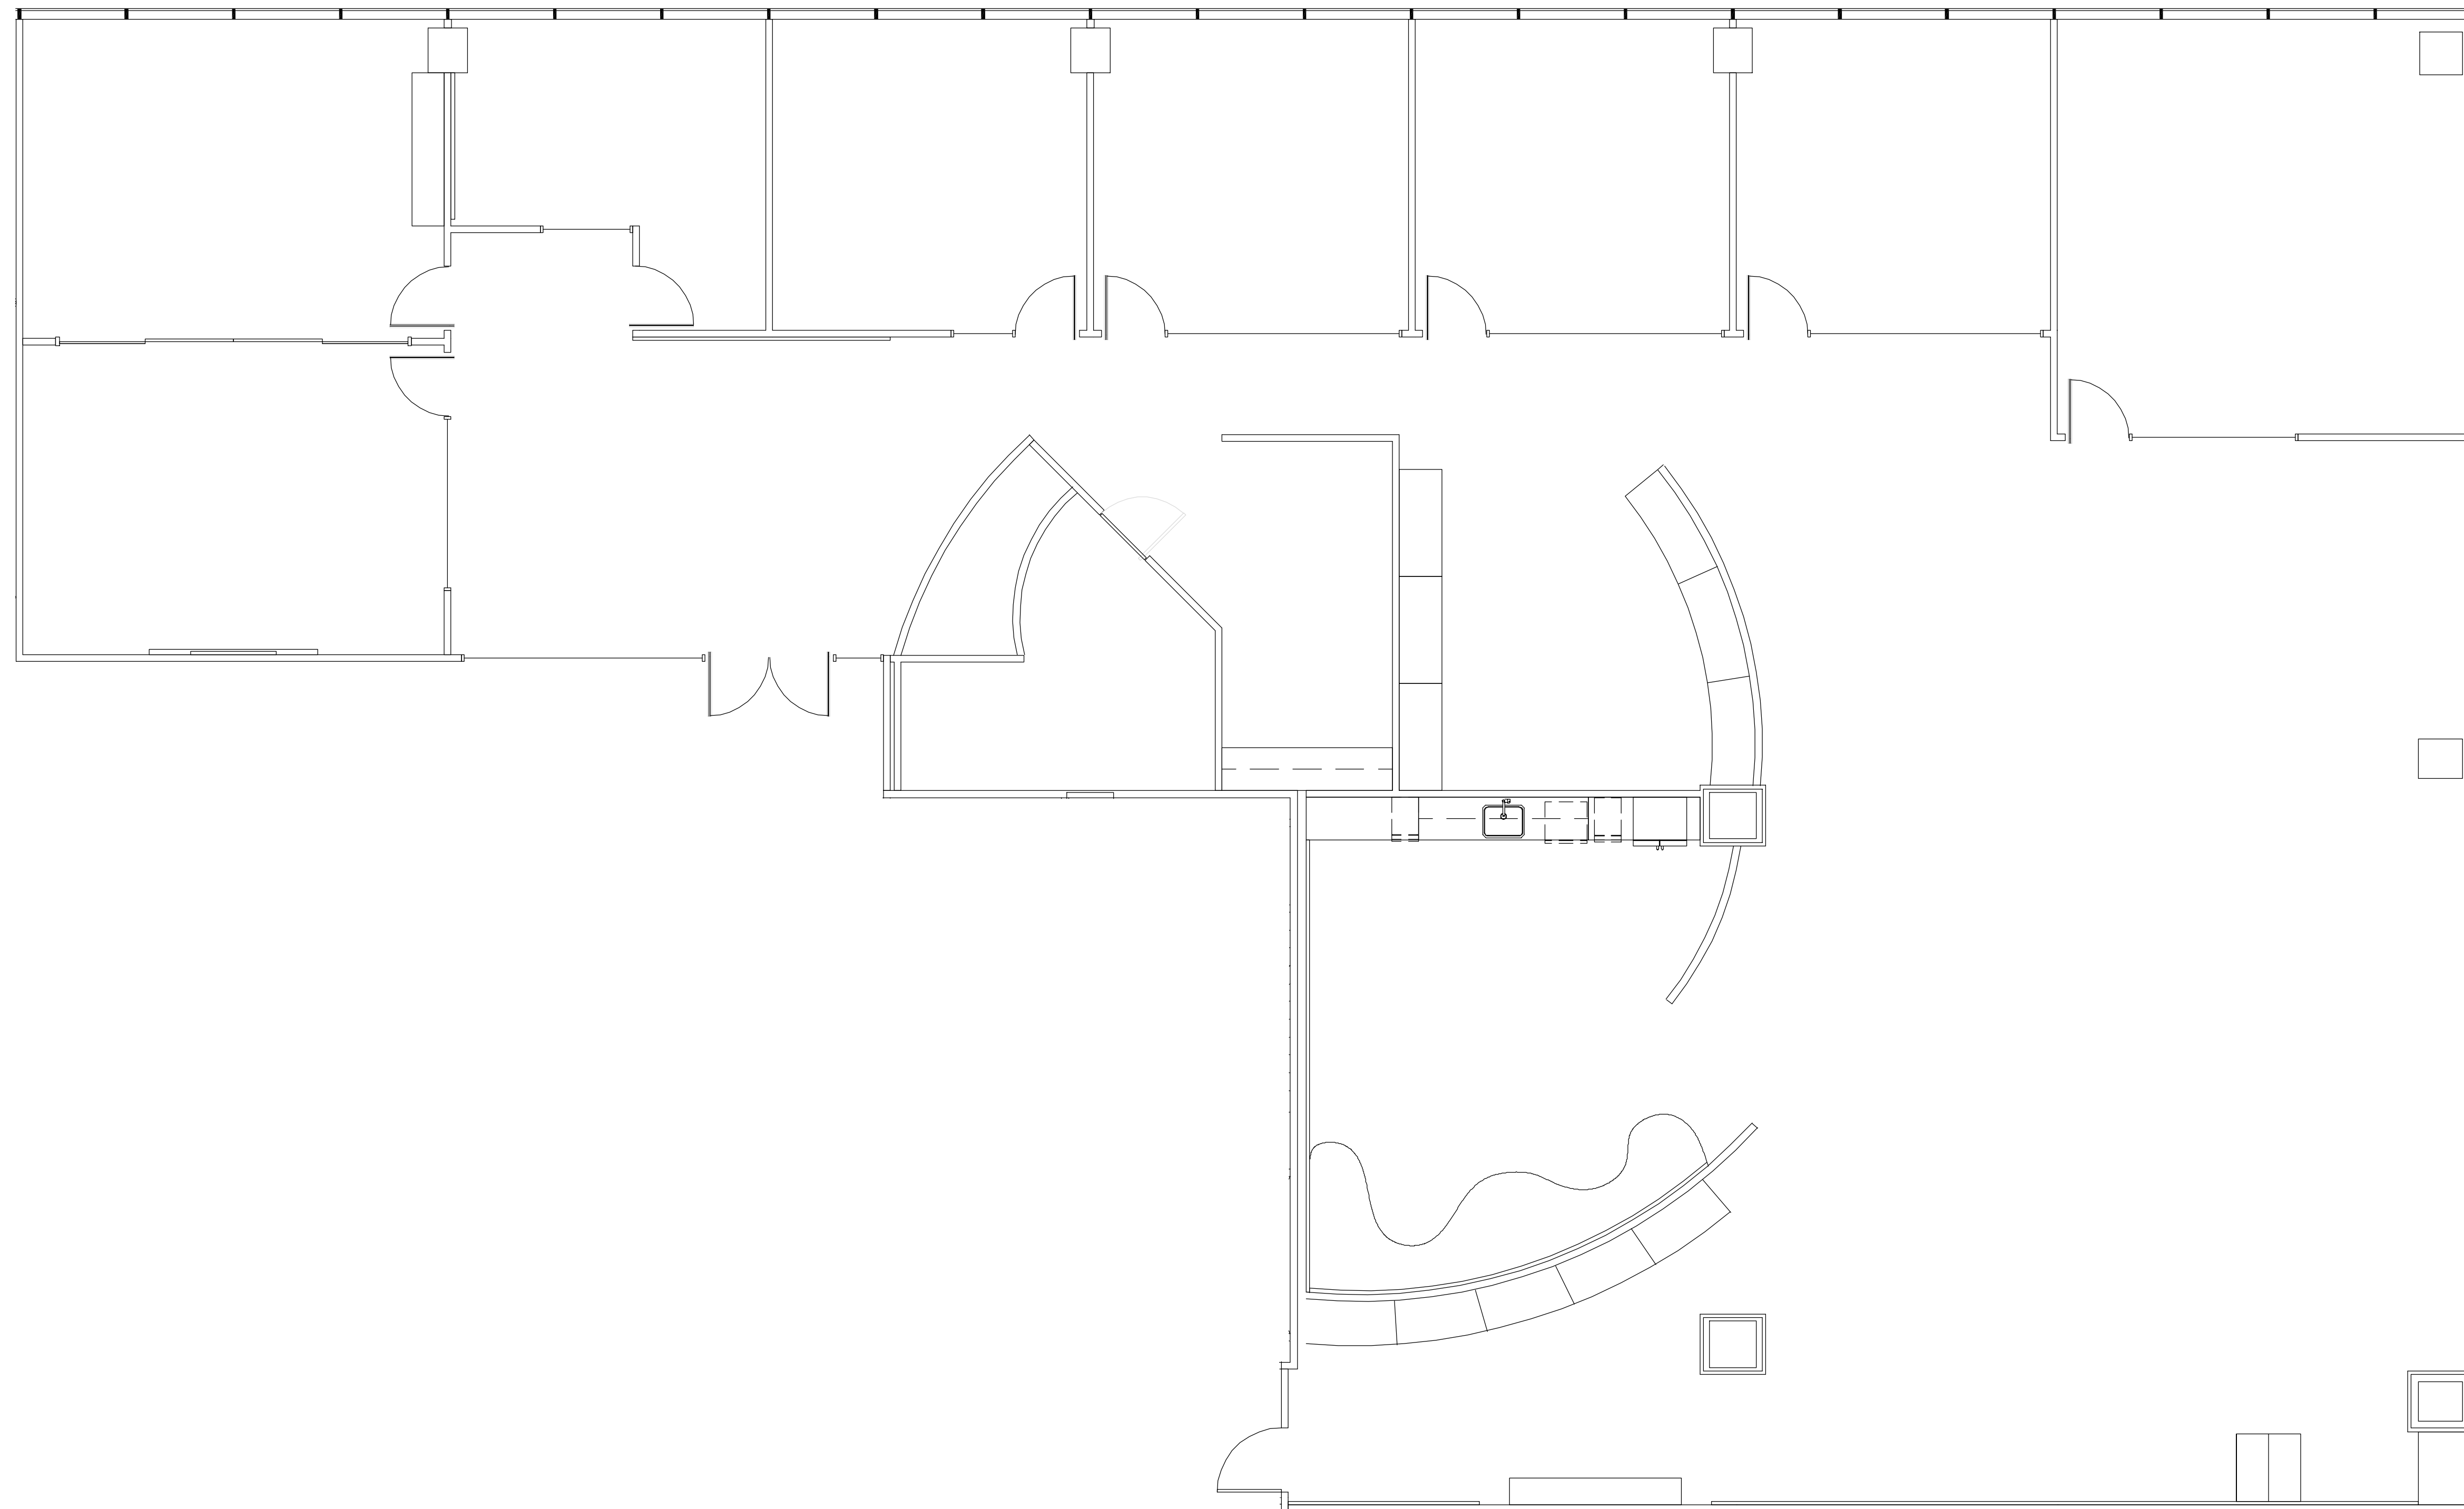

# NINE

GREENWAY PLAZA

SUITE 850 7,036 RSF

NORTH