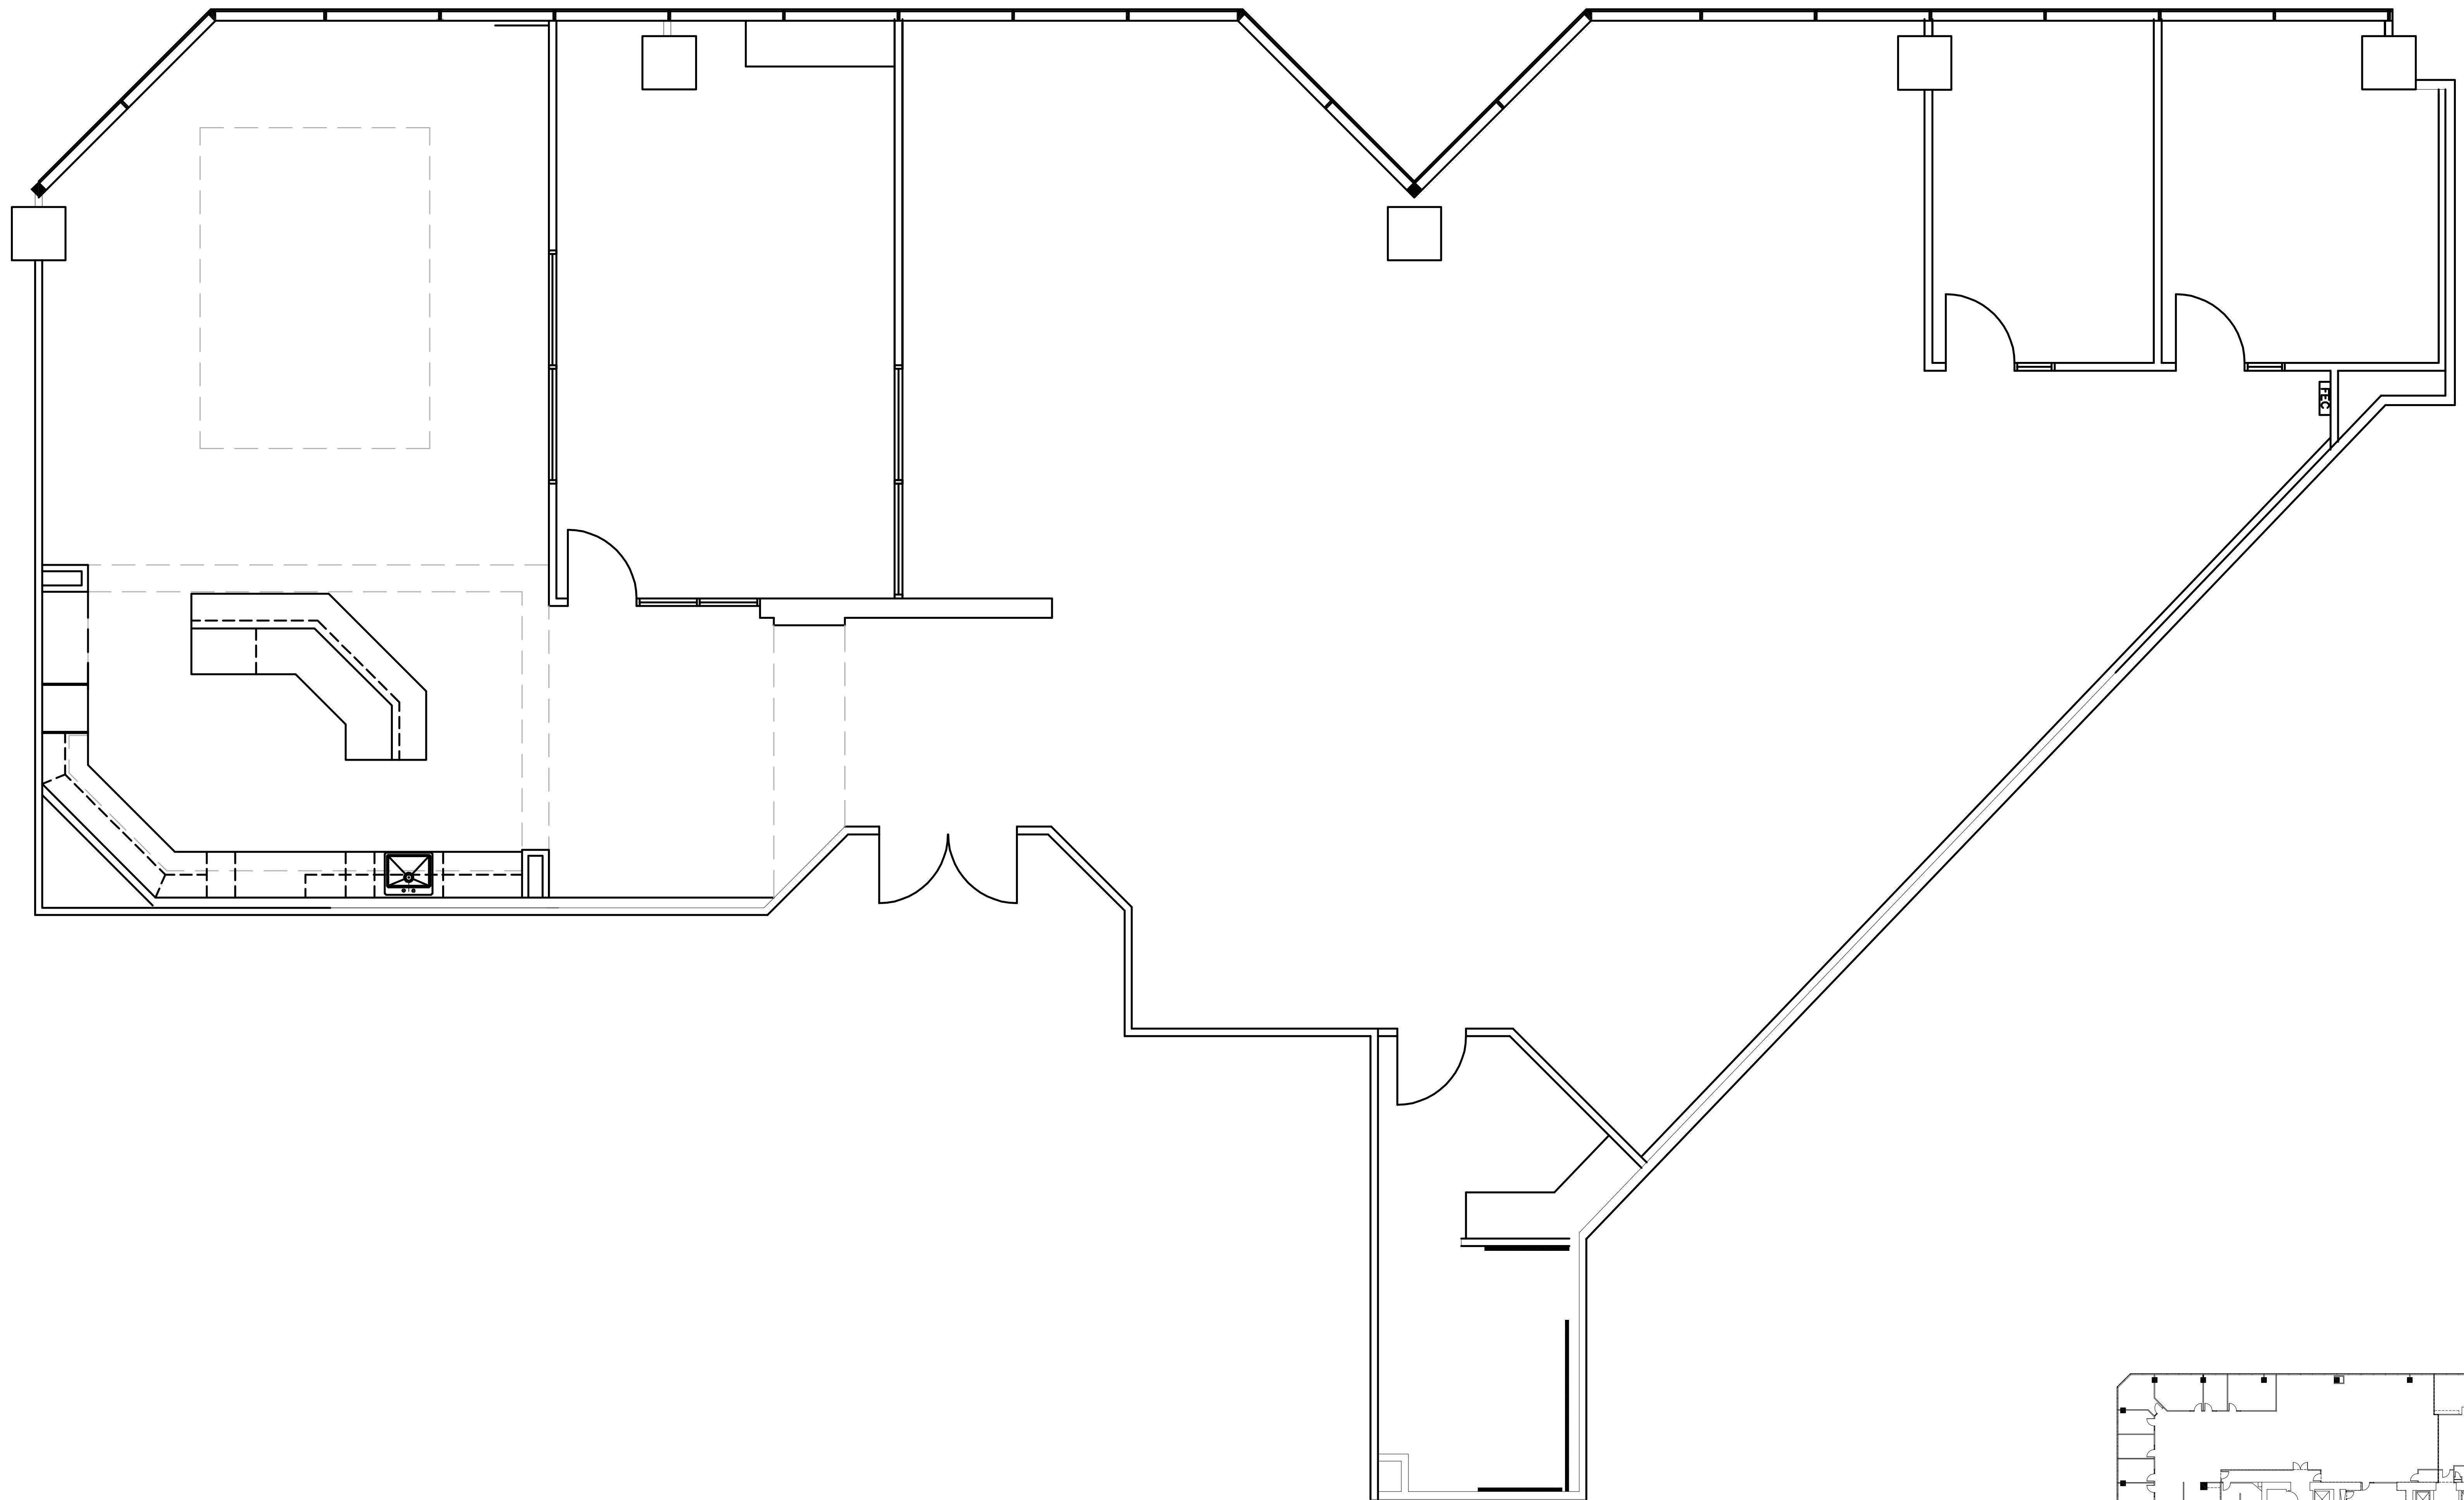

# PHOENIX TOWER

AT GREENWAY PLAZA

SUITE 1150 4,915 RSF