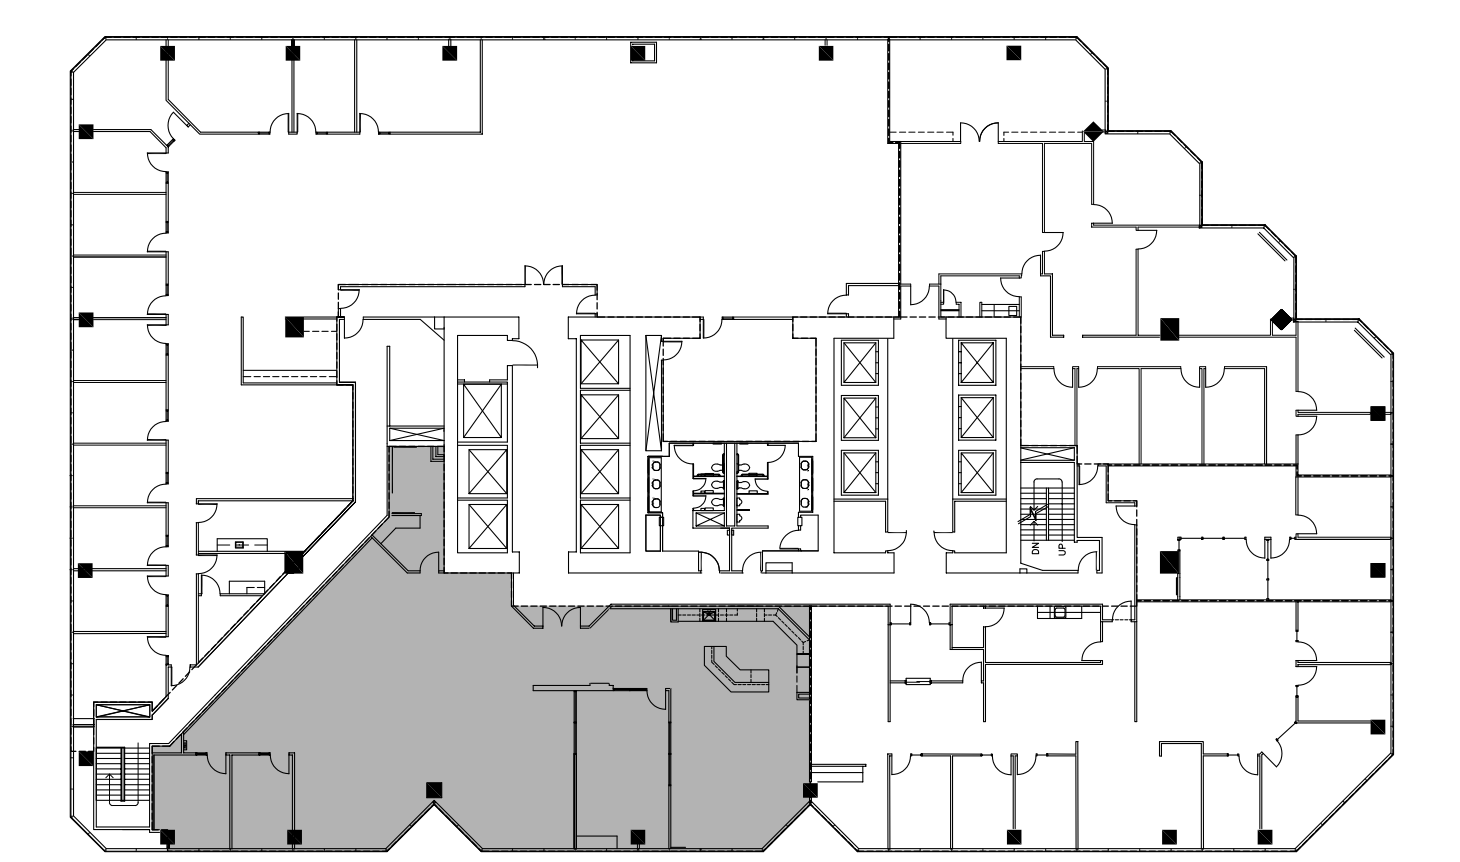

# PHOENIX TOWER

AT GREENWAY PLAZA

SUITE 1150 4,915 RSF