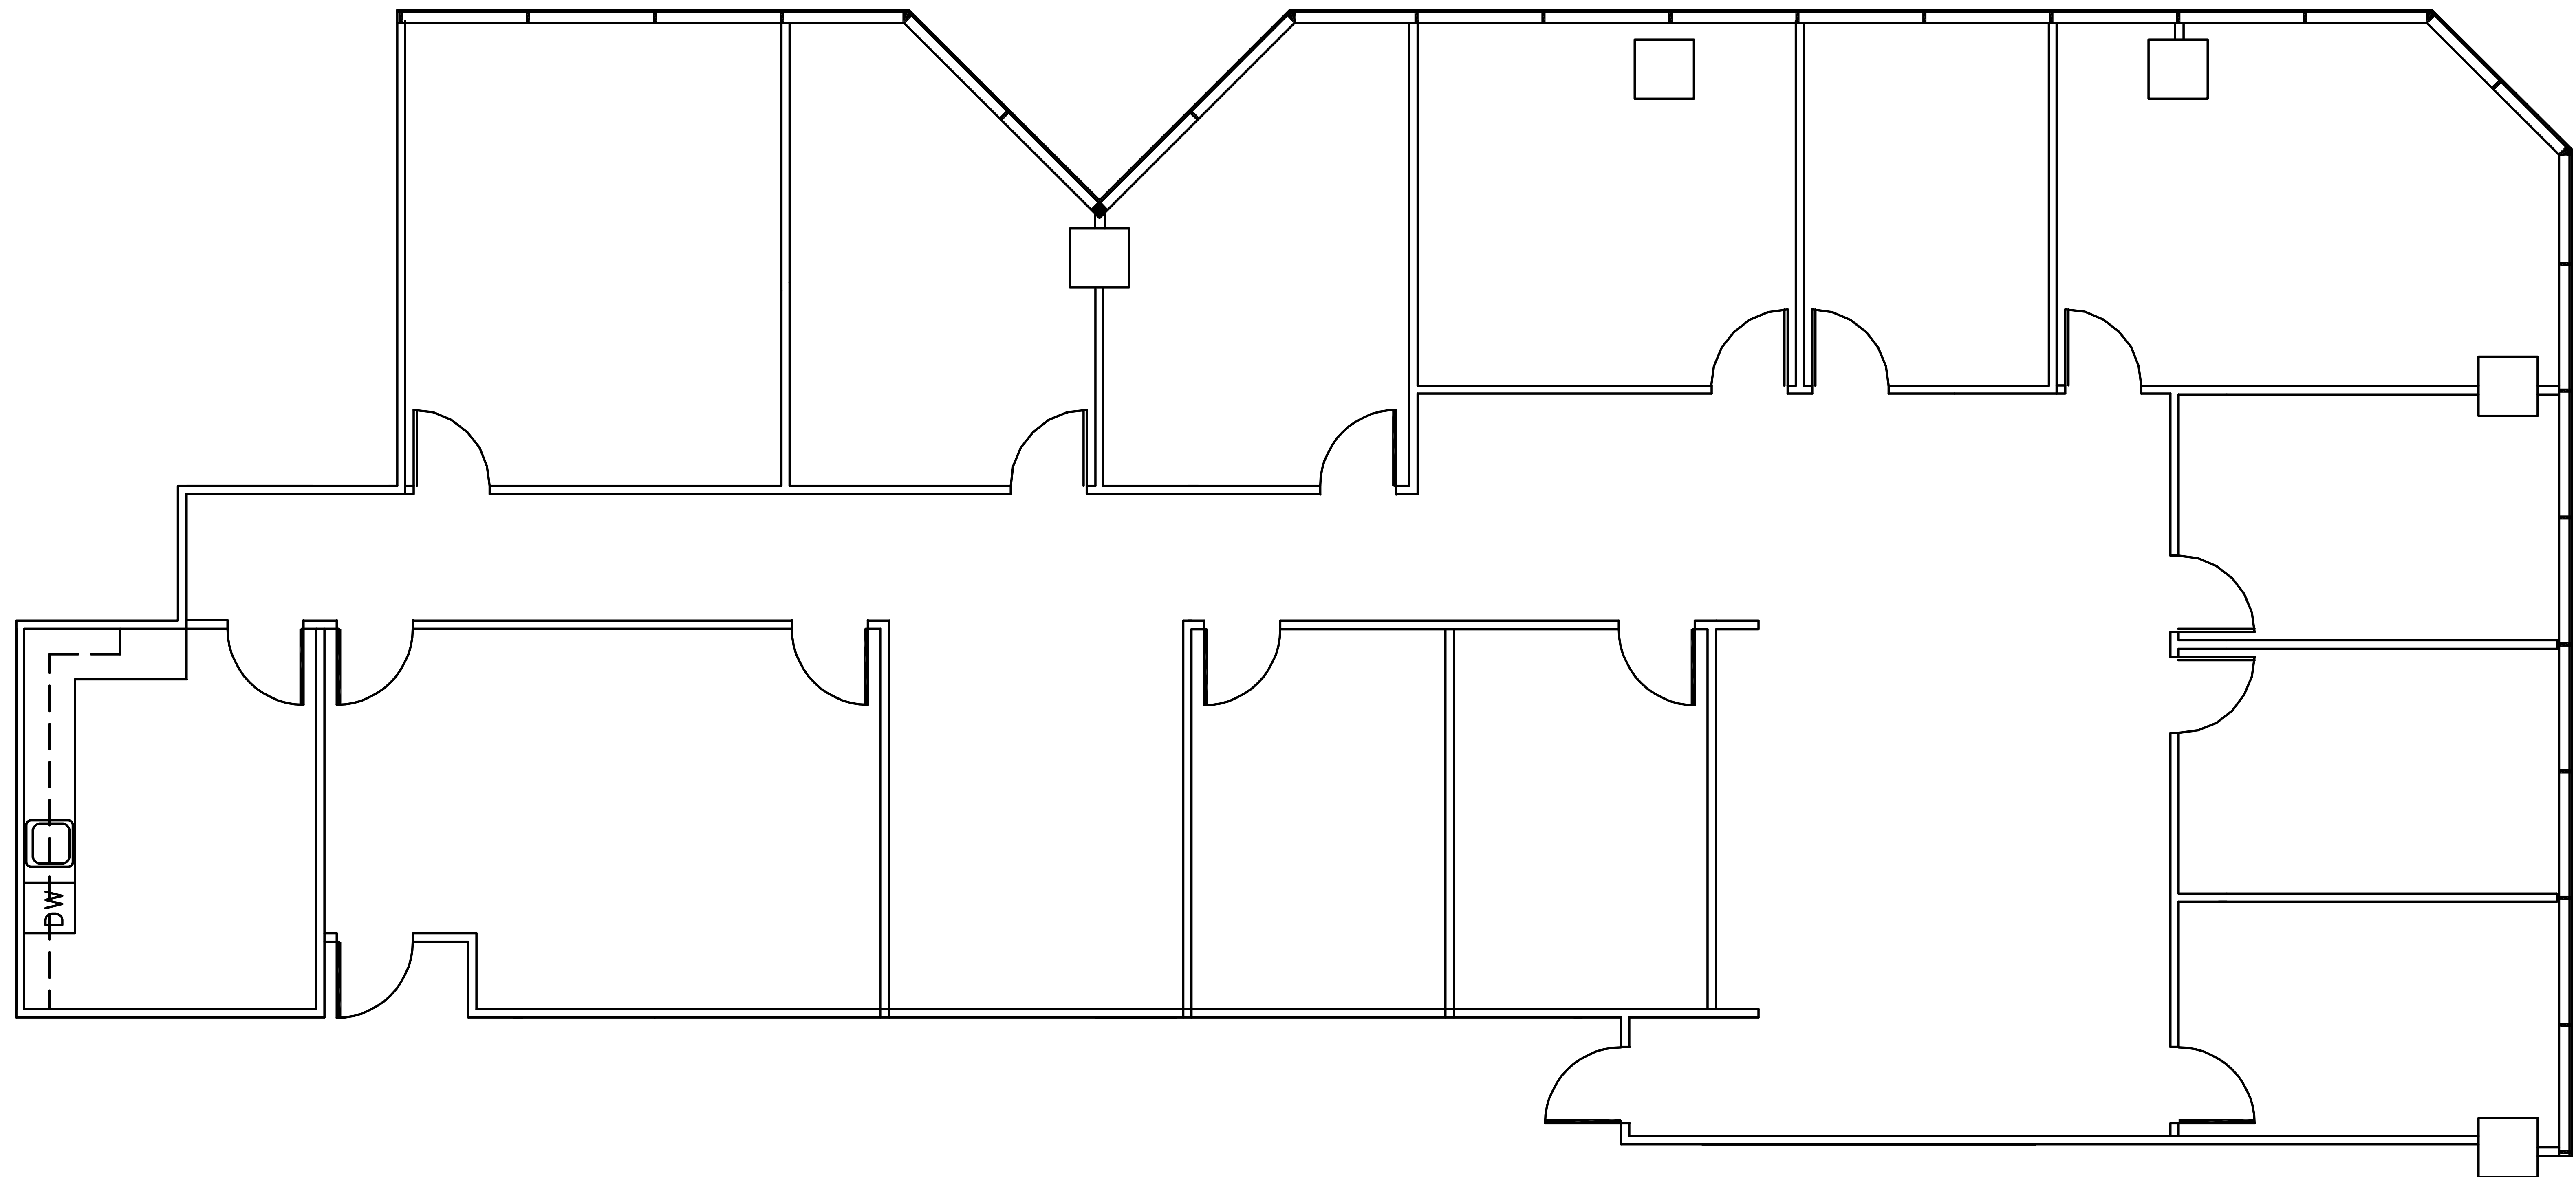

PHOENIX TOWER

AT GREENWAY PLAZA

SUITE 2020 4,536 RSF