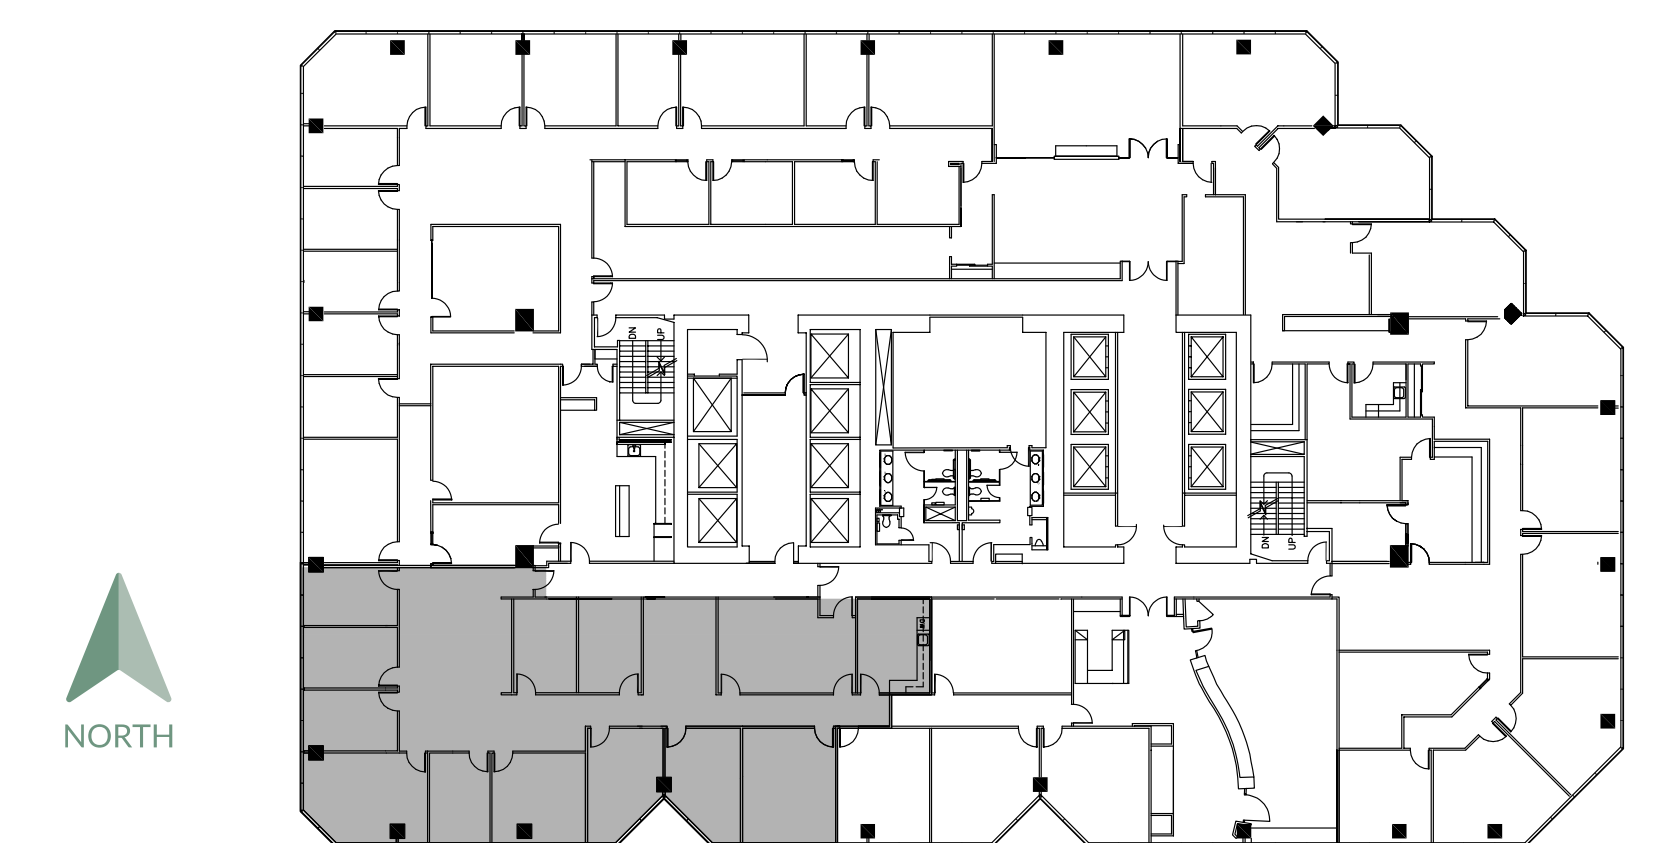

PHOENIX TOWER

AT GREENWAY PLAZA

SUITE 2020 4,536 RSF