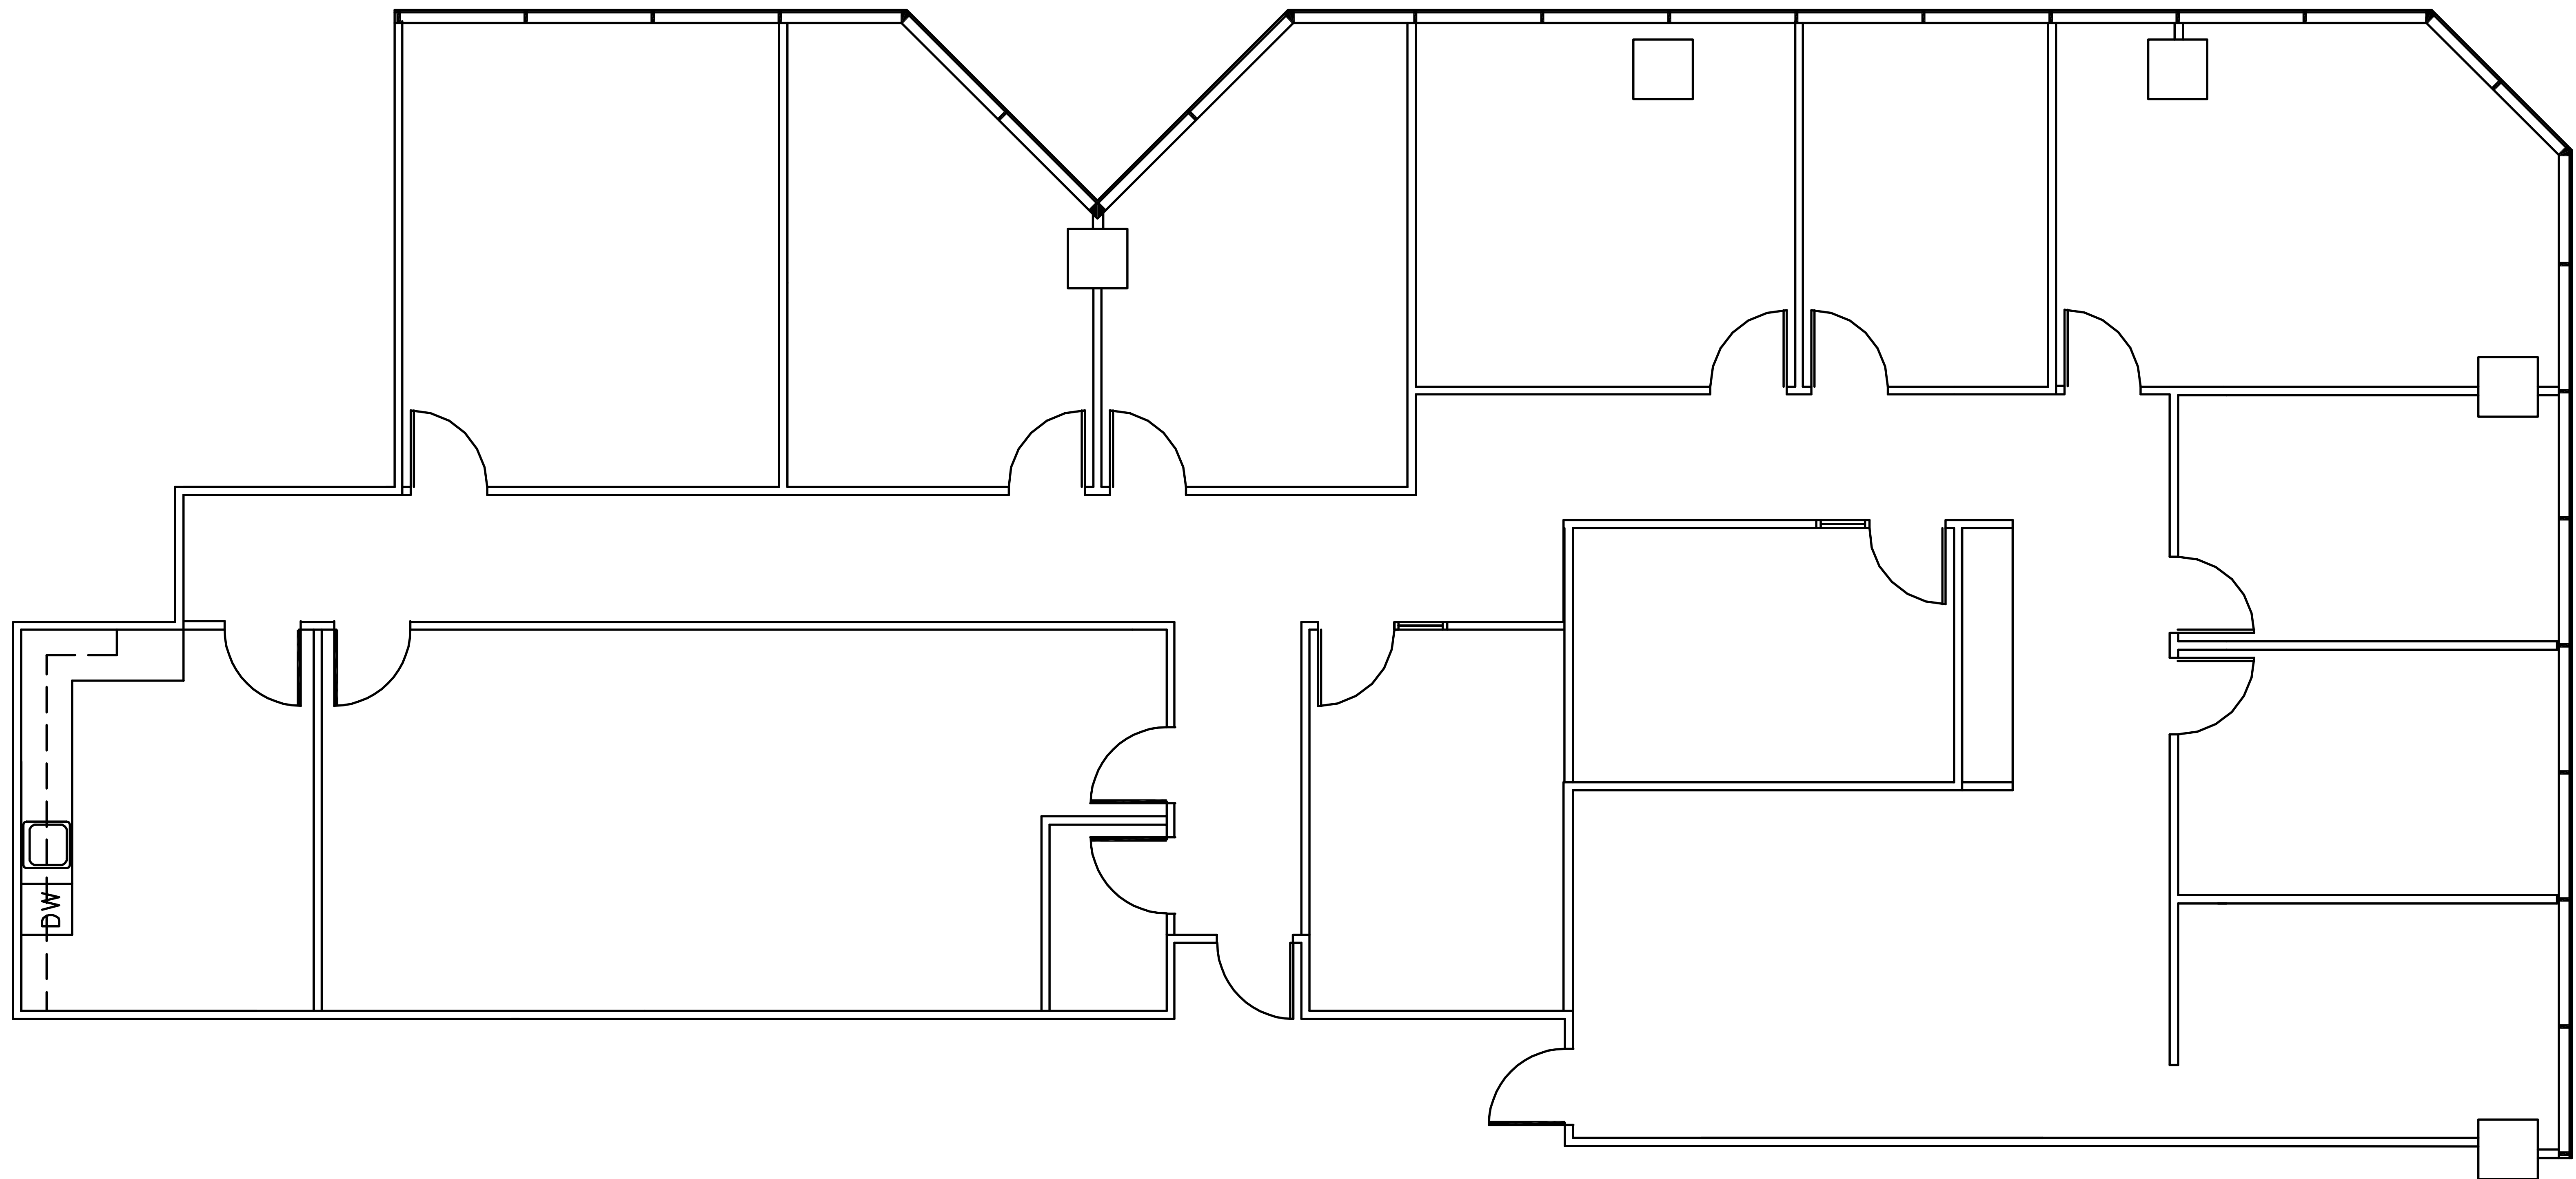

PHOENIX TOWER

AT GREENWAY PLAZA

SUITE 2020 4,536 RSF