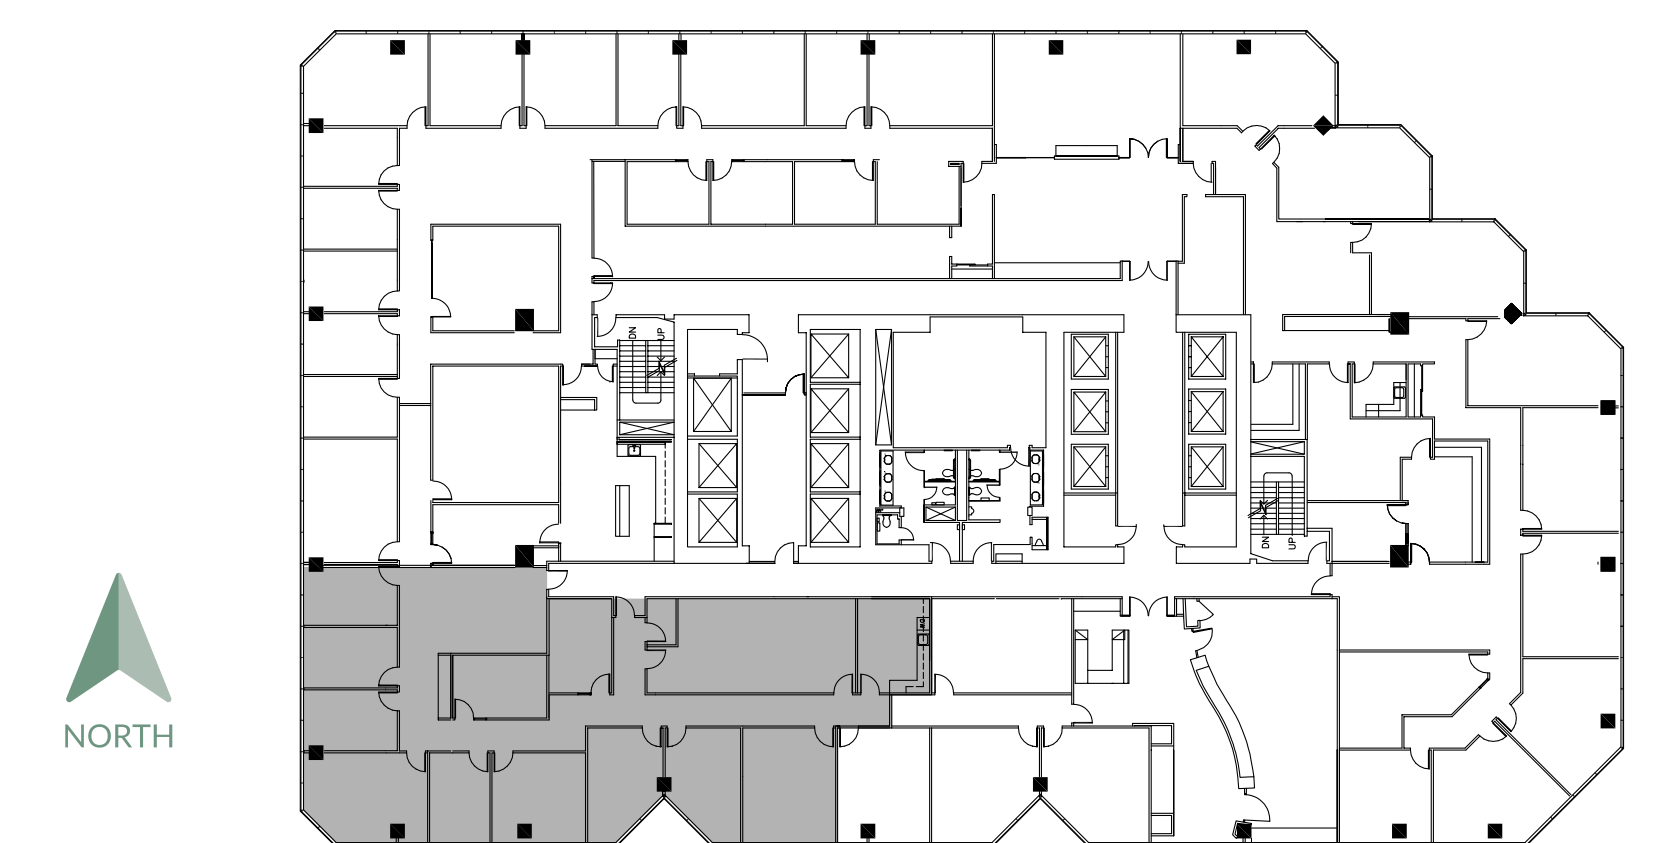

PHOENIX TOWER

AT GREENWAY PLAZA

SUITE 2020 4,536 RSF