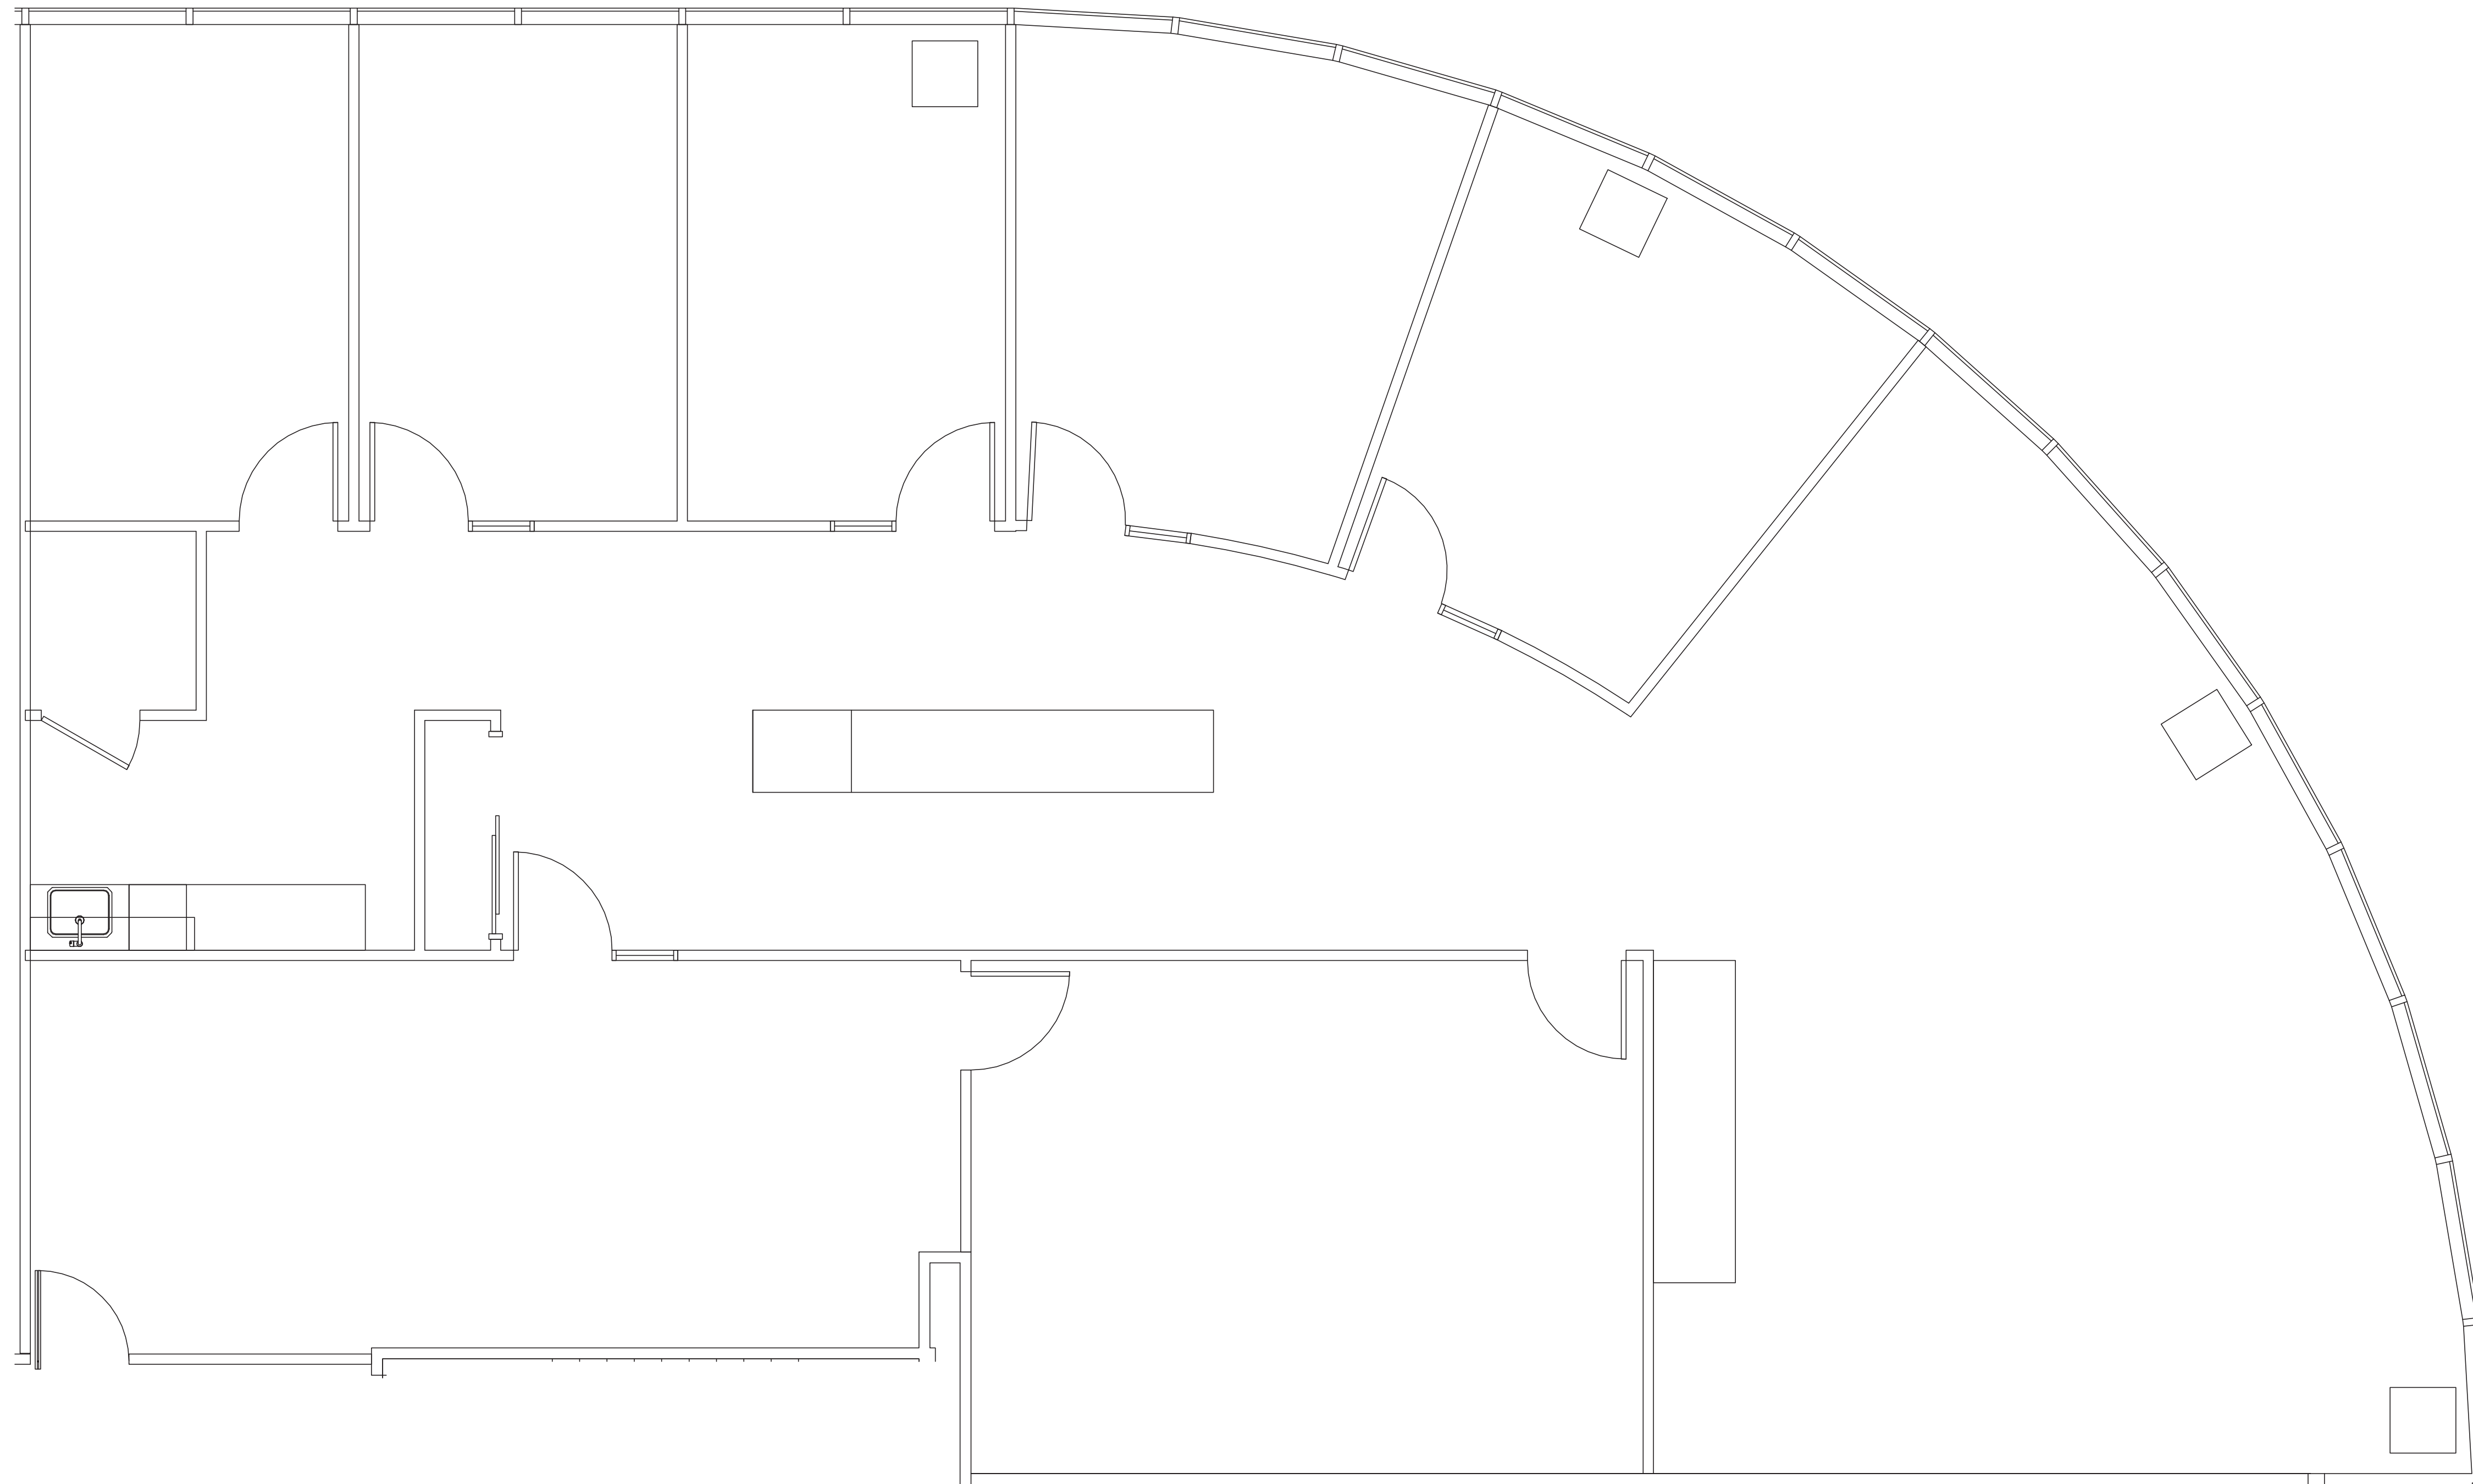

EIGHT

GREENWAY PLAZA

SUITE 404 3,332 RSF