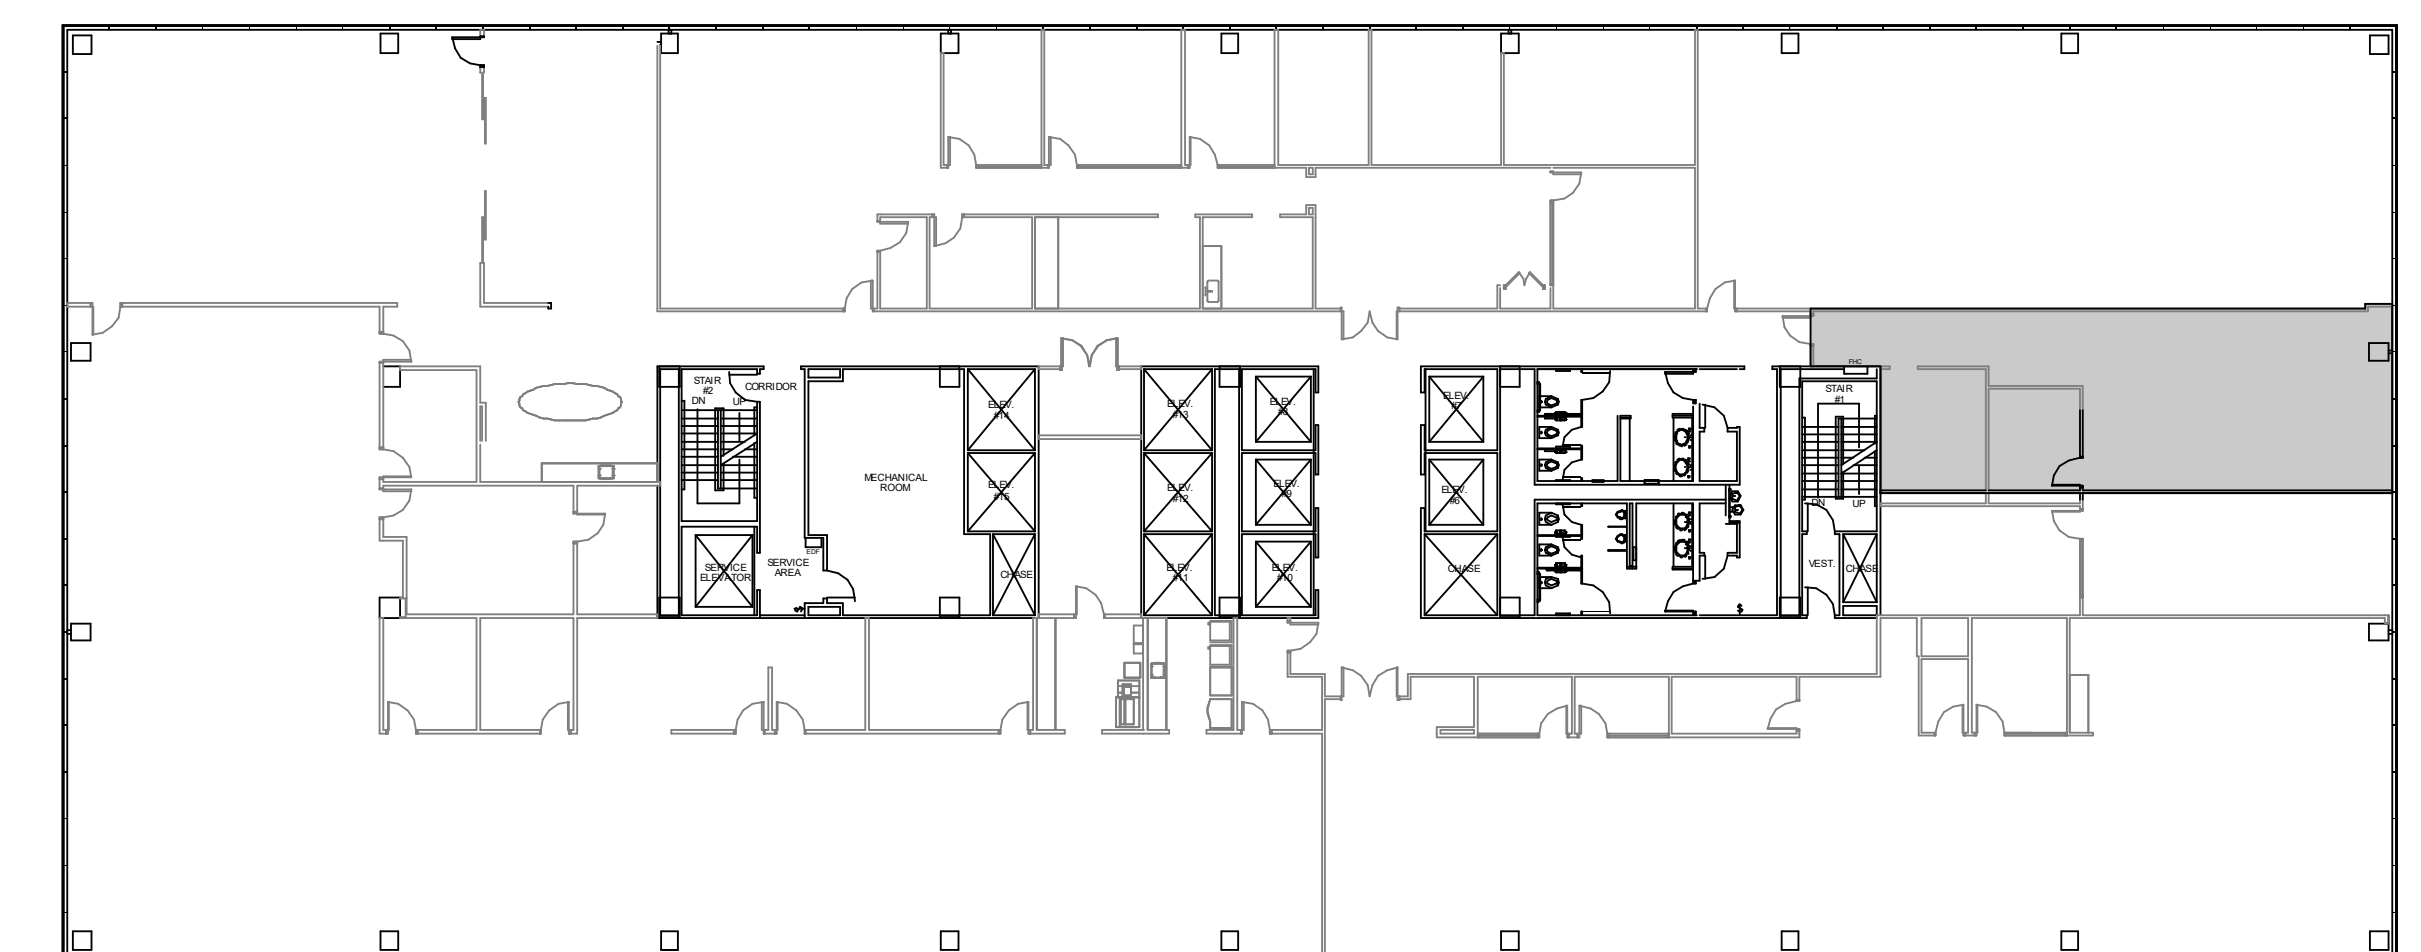

NINE

GREENWAY PLAZA

SUITE 2020A 1,386 RSF